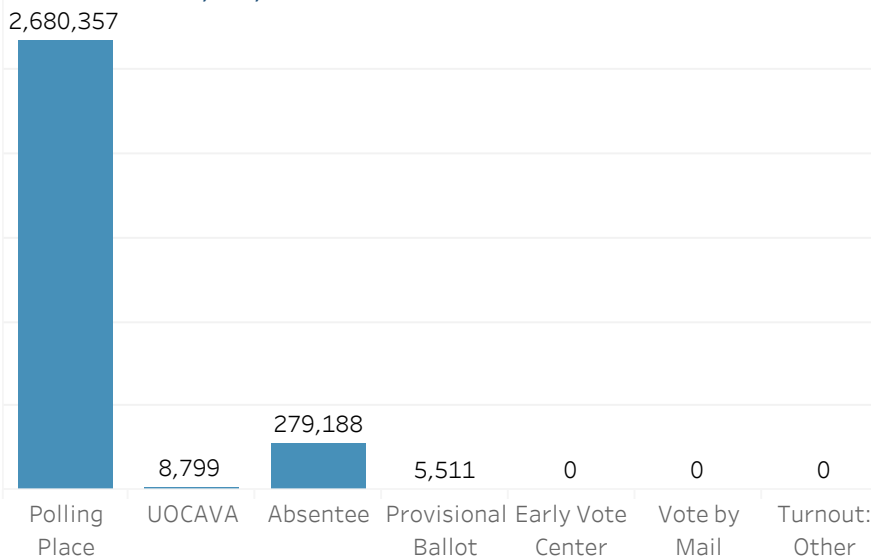

Registration Form Source

Section B - UOCAVA

Ballots Transmitted

Ballots Counted

Ballots Rejected

- Uniformed Service
- Non-military Overseas
- Other

0
TOTAL

Section E - Provisional Ballots

Provisional Ballot Total: 5,511

Section F - Turnout by Method

Turnout Total: 2,973,855

Note: Some fields may be blank or zero due to data not being reported or jurisdictions not collecting that data.