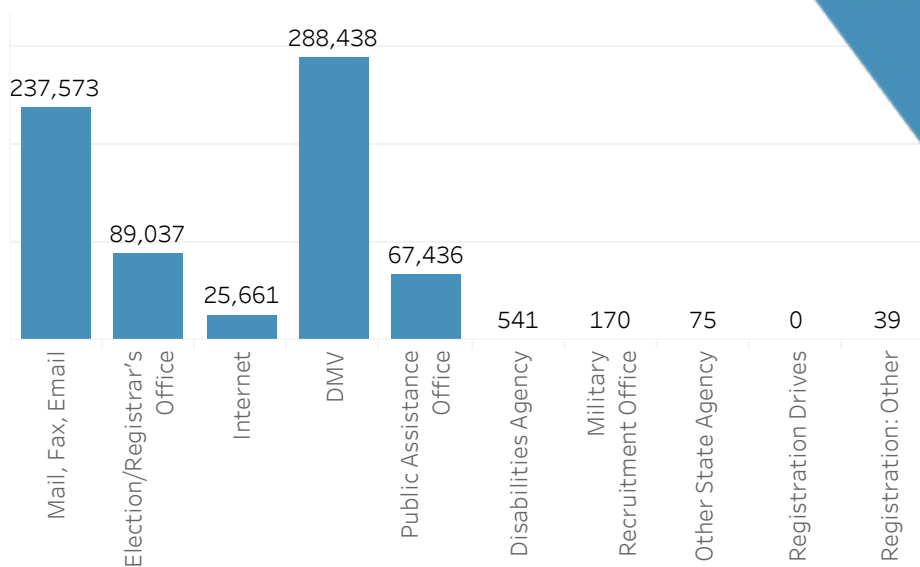

MISSOURI

Section A - Voter Registration

Total Registered Voters

4,215,860

Registration Forms Received

2,133,688

Confirmation Notifications Sent

483,037

Registration Form Source

Section B - UOCAVA

Ballots Transmitted

Ballots Counted

Ballots Rejected

- Uniformed Service
- Non-military Overseas
- Other

0
TOTAL

Section E - Provisional Ballots

Provisional Ballot Total: 5,511

Section F - Turnout by Method

Turnout Total: 2,973,855

Note: Some fields may be blank or zero due to data not being reported or jurisdictions not collecting that data.