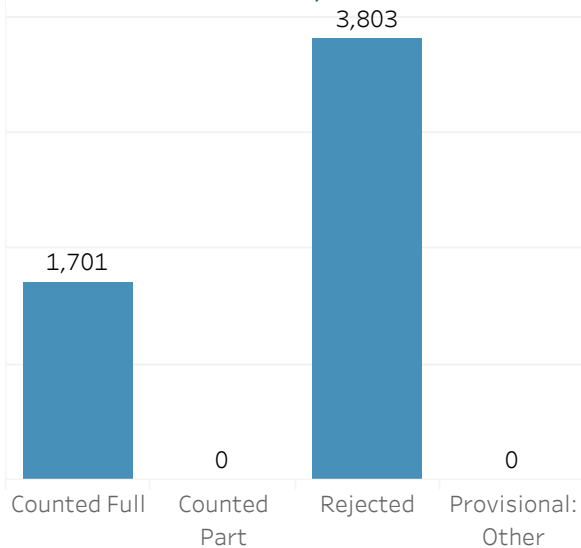

Registration Form Source

Section B - UOCAVA

Ballots Transmitted

Ballots Counted

Ballots Rejected

- Uniformed Service
- Non-military Overseas
- Other

0
TOTAL

Section E - Provisional Ballots

Provisional Ballot Total: 5,511

Section F - Turnout by Method

Turnout Total: 2,973,855

Note: Some fields may be blank or zero due to data not being reported or jurisdictions not collecting that data.