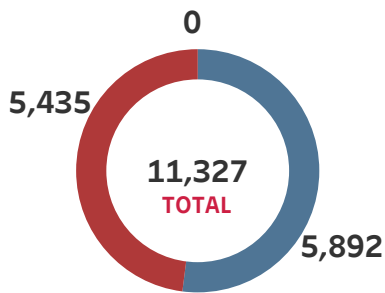

MISSOURI

Section A - Voter Registration

Total Registered Voters

4,215,860

Registration Forms Received

2,133,688

Confirmation Notifications Sent

483,037

Registration Form Source

Section B - UOCAVA

Ballots Transmitted

Ballots Counted

Ballots Rejected

- Uniformed Service
- Non-military Overseas
- Other

0
TOTAL

Section E - Provisional Ballots

Provisional Ballot Total: 5,511

Section F - Turnout by Method

Turnout Total: 2,973,855

Note: Some fields may be blank or zero due to data not being reported or jurisdictions not collecting that data.