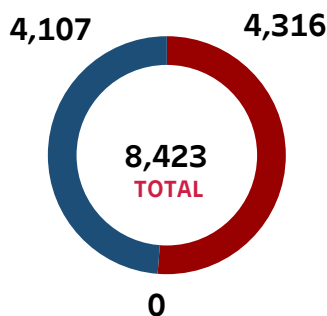

MISSOURI

Section A - Voter Registration

Total Registered Voters

4,215,860

Registration Forms Received

2,133,688

Confirmation Notifications Sent

483,037

Registration Form Source

Section B - UOCAVA

Ballots Transmitted

Ballots Counted

Ballots Rejected

- Uniformed Service
- Non-military Overseas
- Other

0
TOTAL

Section E - Provisional Ballots

Provisional Ballot Total: 5,511

Section F - Turnout by Method

Turnout Total: 2,973,855

Note: Some fields may be blank or zero due to data not being reported or jurisdictions not collecting that data.