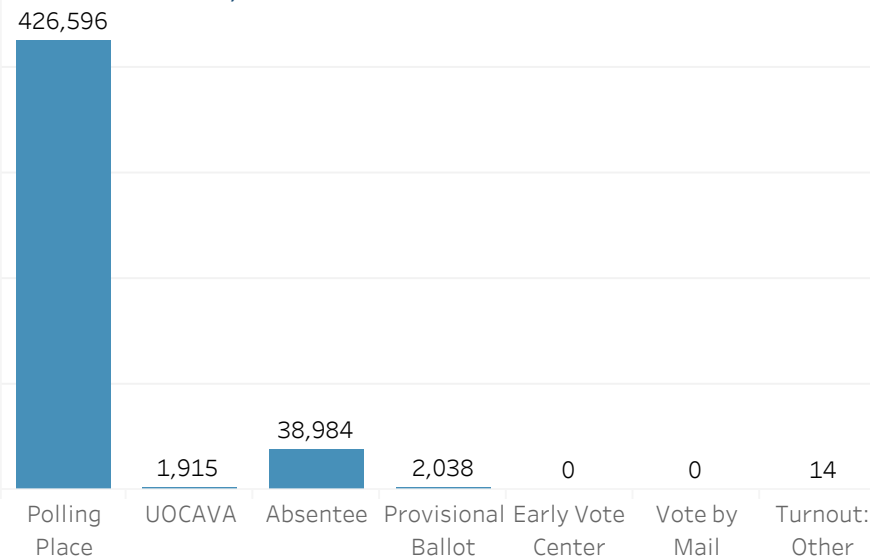

Registration Form Source

Section B - UOCAVA

- Uniformed Service
- Non-military Overseas
- Other

Ballots Transmitted

Ballots Counted

Ballots Rejected

0
TOTAL

Section E - Provisional Ballots

Provisional Ballot Total: 3,963

Section F - Turnout by Method

Turnout Total: 469,547

Note: Some fields may be blank or zero due to data not being reported or jurisdictions not collecting that data.