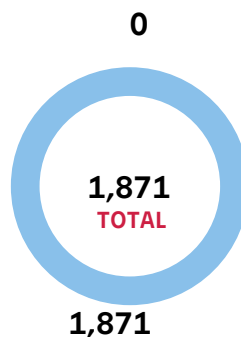

RHODE ISLAND

Section A - Voter Registration

Total Registered Voters

754,065

Registration Forms Received

144,944

Confirmation Notifications Sent

0

Registration Form Source

Section B - UOCAVA

- Uniformed Service
- Non-military Overseas
- Other

Ballots Transmitted

Ballots Counted

Ballots Rejected

0
TOTAL

Section E - Provisional Ballots

Provisional Ballot Total: 3,963

Section F - Turnout by Method

Turnout Total: 469,547

Note: Some fields may be blank or zero due to data not being reported or jurisdictions not collecting that data.