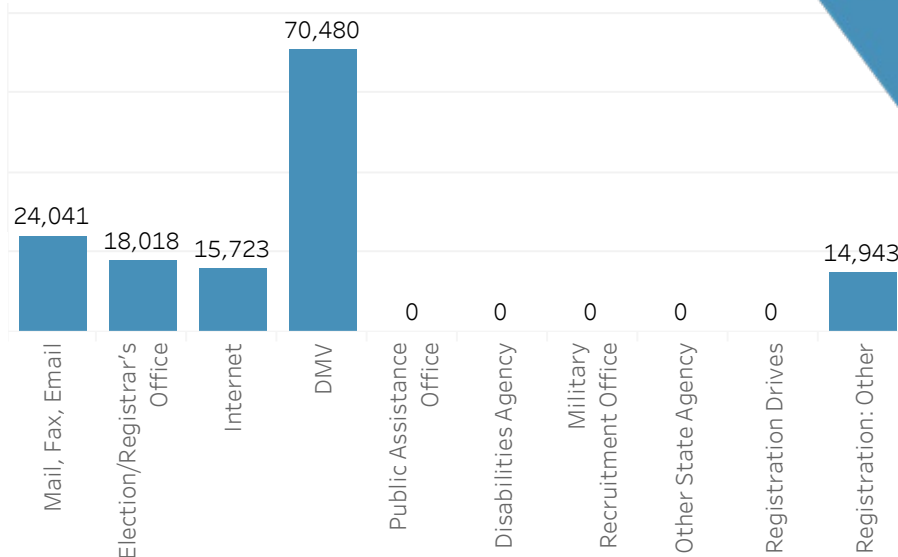

RHODE ISLAND

Section A - Voter Registration

Total Registered Voters

754,065

Registration Forms Received

144,944

Confirmation Notifications Sent

0

Registration Form Source

Section B - UOCAVA

- Uniformed Service
- Non-military Overseas
- Other

Ballots Transmitted

Ballots Counted

Ballots Rejected

0
TOTAL

Section E - Provisional Ballots

Provisional Ballot Total: 3,963

Section F - Turnout by Method

Turnout Total: 469,547

Note: Some fields may be blank or zero due to data not being reported or jurisdictions not collecting that data.