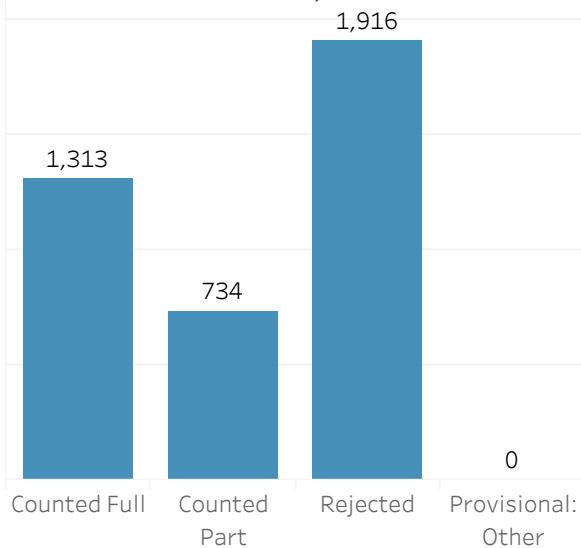

Registration Form Source

Section B - UOCAVA

- Uniformed Service
- Non-military Overseas
- Other

Ballots Transmitted

Ballots Counted

Ballots Rejected

0
TOTAL

Section E - Provisional Ballots

Provisional Ballot Total: 3,963

Section F - Turnout by Method

Turnout Total: 469,547

Note: Some fields may be blank or zero due to data not being reported or jurisdictions not collecting that data.