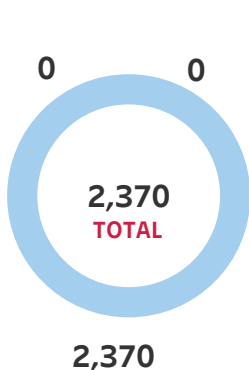

Ballots Transmitted