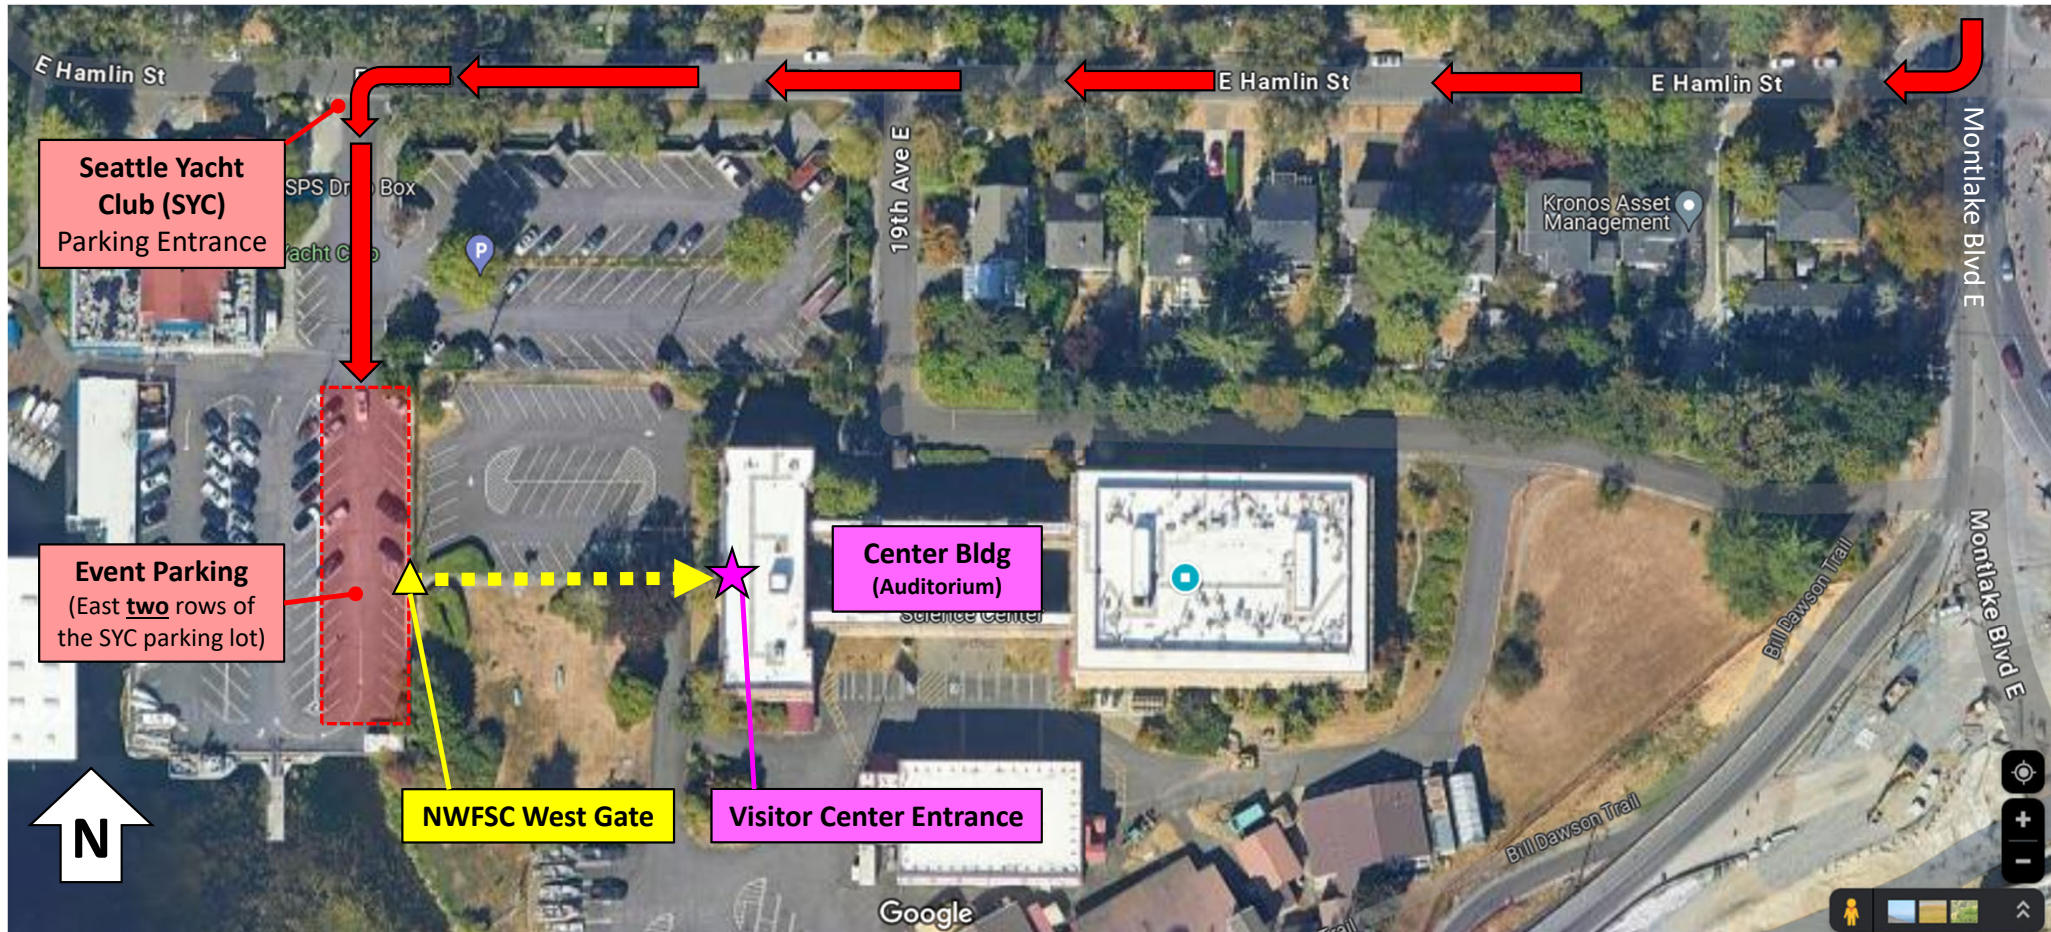

NOAA NWFSC Event Parking Directions

DIRECTIONS to SYC Parking Lot:

- Click on this Google Map link: <https://www.google.com/maps/place/47%C2%B038'41.5%22N+122%C2%B018'29.5%22W/@47.6448549,-122.3088437,185m/data=!3m2!1e3!4b1!4m4!3m3!8m2!3d47.644854!4d-122.3082?entry=ttu>; or
- Copy and paste these coordinates into your navigation: **47°38'41.5"N 122°18'29.5"W**