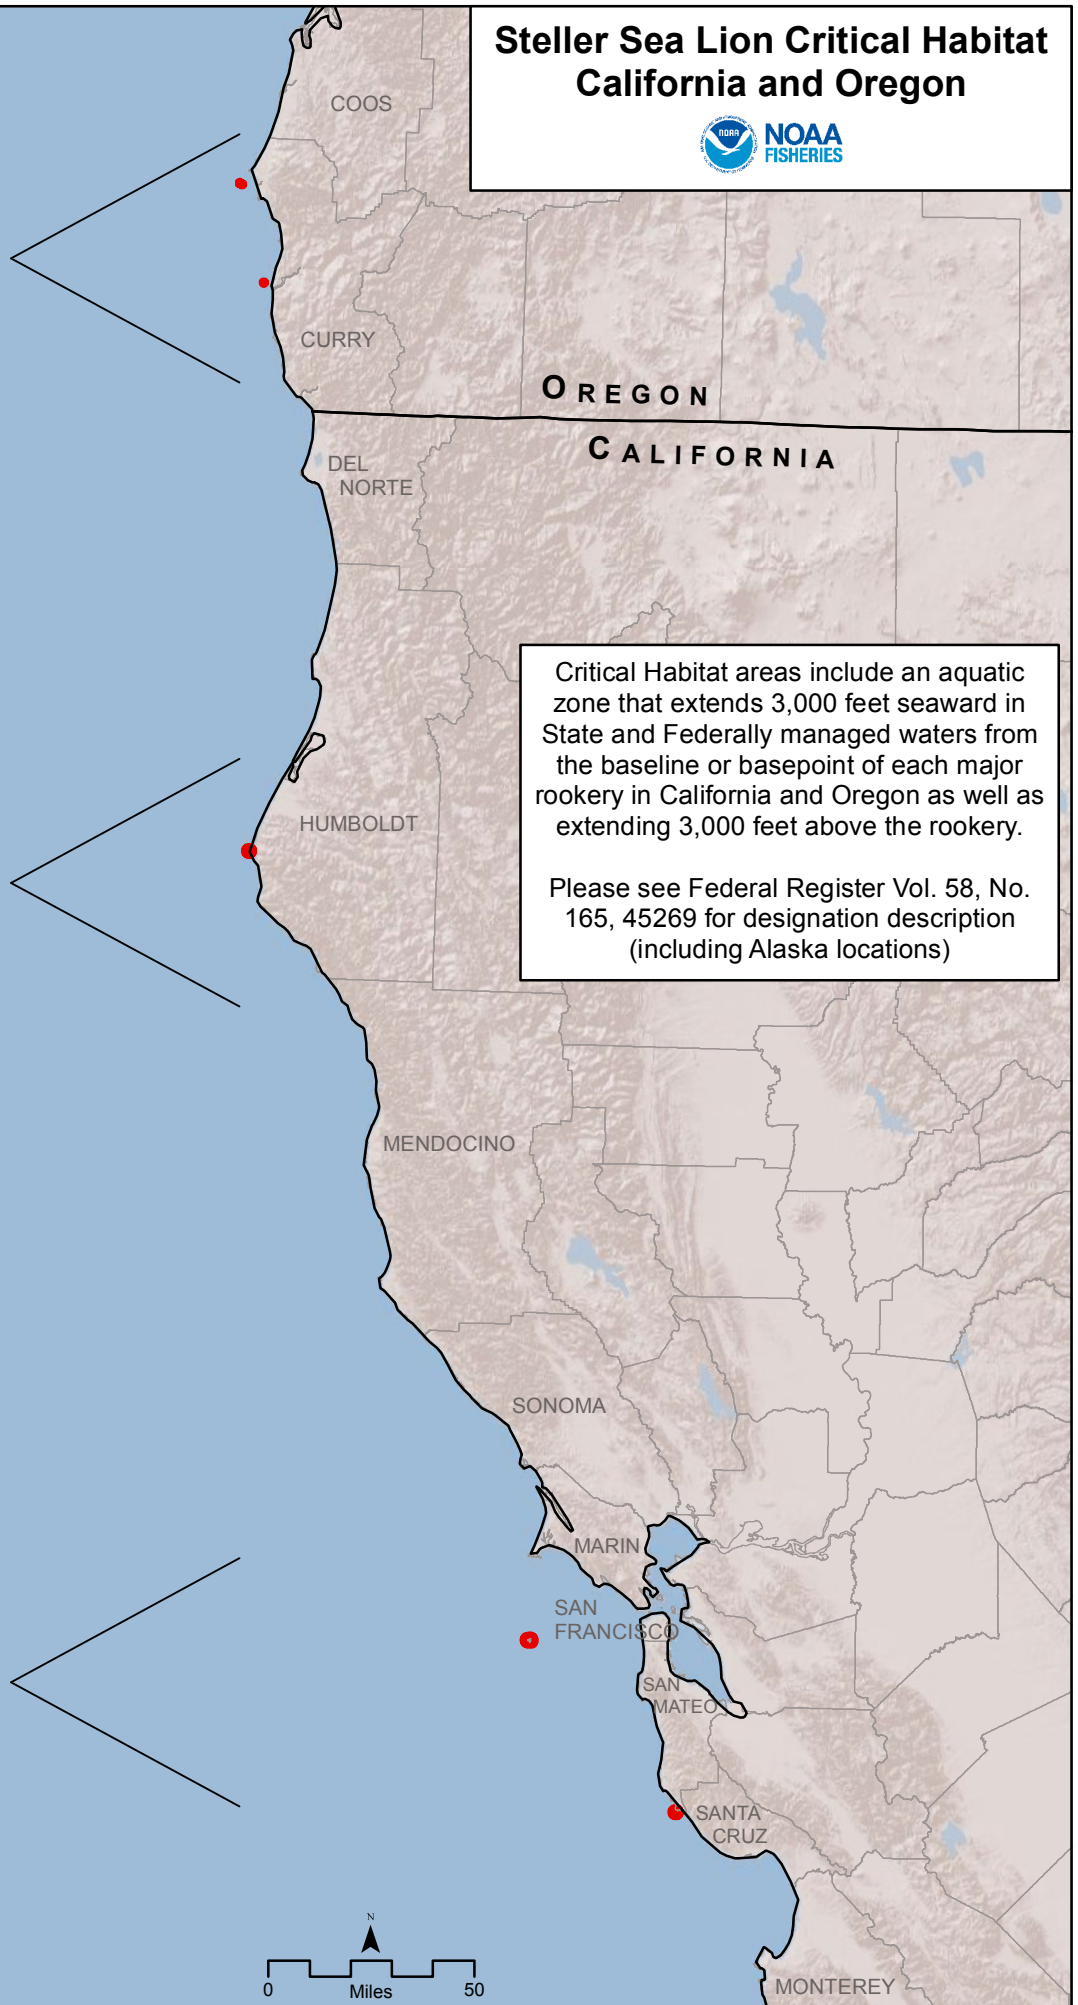

Steller Sea Lion Critical Habitat California and Oregon

Critical Habitat areas include an aquatic zone that extends 3,000 feet seaward in State and Federally managed waters from the baseline or basepoint of each major rookery in California and Oregon as well as extending 3,000 feet above the rookery.

Please see Federal Register Vol. 58, No. 165, 45269 for designation description (including Alaska locations)