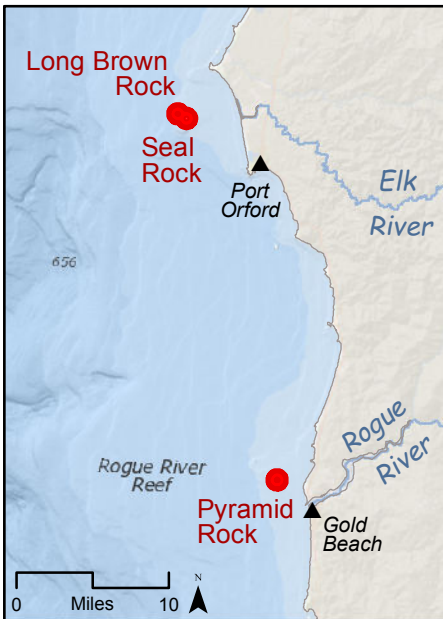

Steller Sea Lion Critical Habitat California and Oregon

Critical Habitat areas include an aquatic zone that extends 3,000 feet seaward in State and Federally managed waters from the baseline or basepoint of each major rookery in California and Oregon as well as extending 3,000 feet above the rookery.