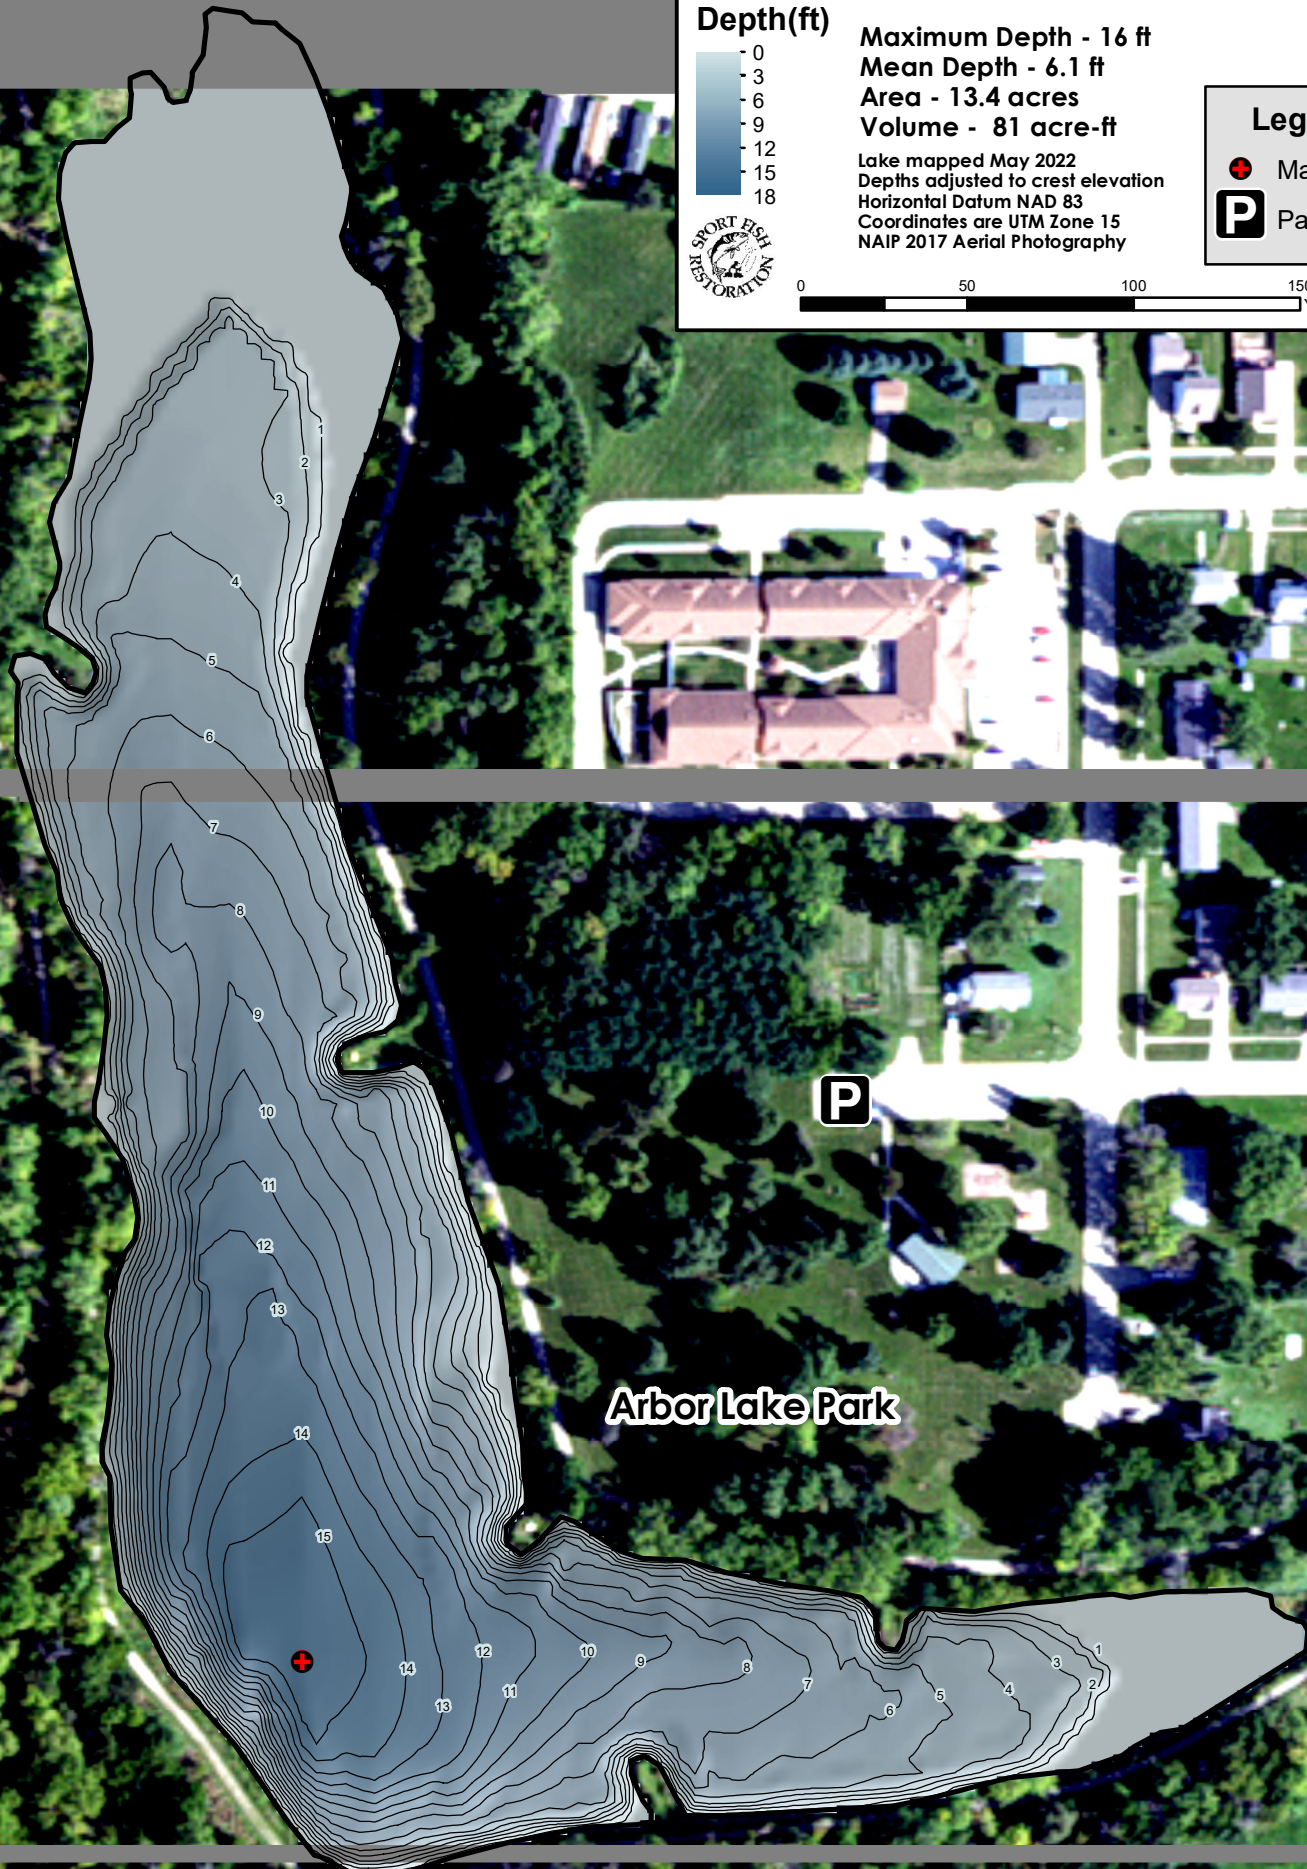

P

Arbor Lake Poweshiek County

Fisheries
Bureau

Contour interval is one foot.

Depth(ft)

Maximum Depth - 16 ft
Mean Depth - 6.1 ft
Area - 13.4 acres
Volume - 81 acre-ft

Lake mapped May 2022
Depths adjusted to crest elevation
Horizontal Datum NAD 83
Coordinates are UTM Zone 15
NAIP 2017 Aerial Photography

Legend

- Max Depth
- Parking

Arbor Lake Park