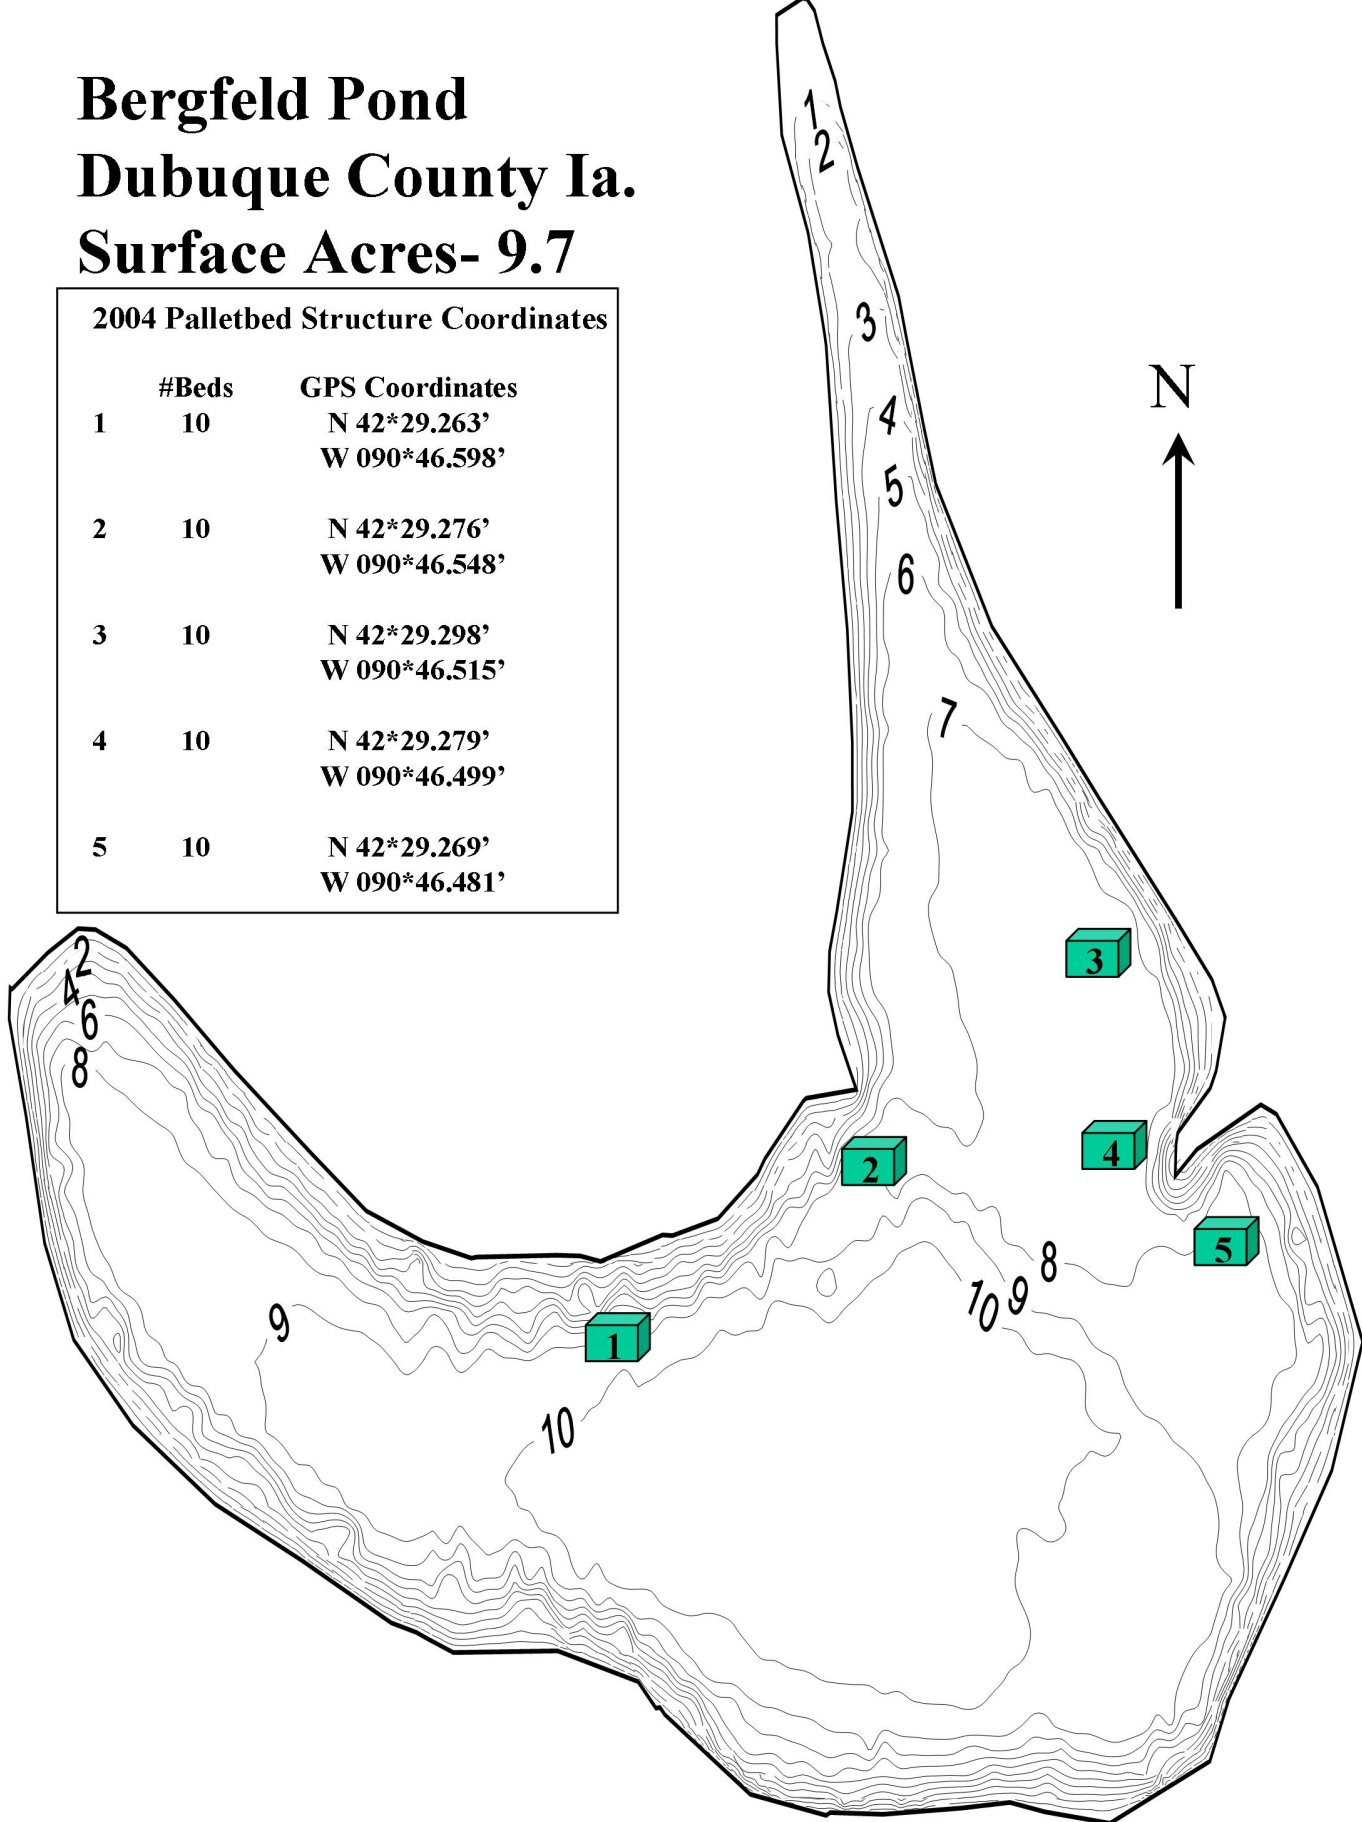

Bergfeld Pond

Dubuque County

Surface Area (acres) 10

Max Depth (feet) 10

Map Features

Fishing Pier

Parking

Mapped 9/27/02

Picnic Shelter

Bergfeld Pond

Dubuque County Ia.

Surface Acres- 9.7

2004 Palletbed Structure Coordinates

	#Beds	GPS Coordinates
1	10	N 42°29.263' W 090°46.598'
2	10	N 42°29.276' W 090°46.548'
3	10	N 42°29.298' W 090°46.515'
4	10	N 42°29.279' W 090°46.499'
5	10	N 42°29.269' W 090°46.481'

Bergfeld Pond

Dubuque County, Iowa
Mapped September, 2002