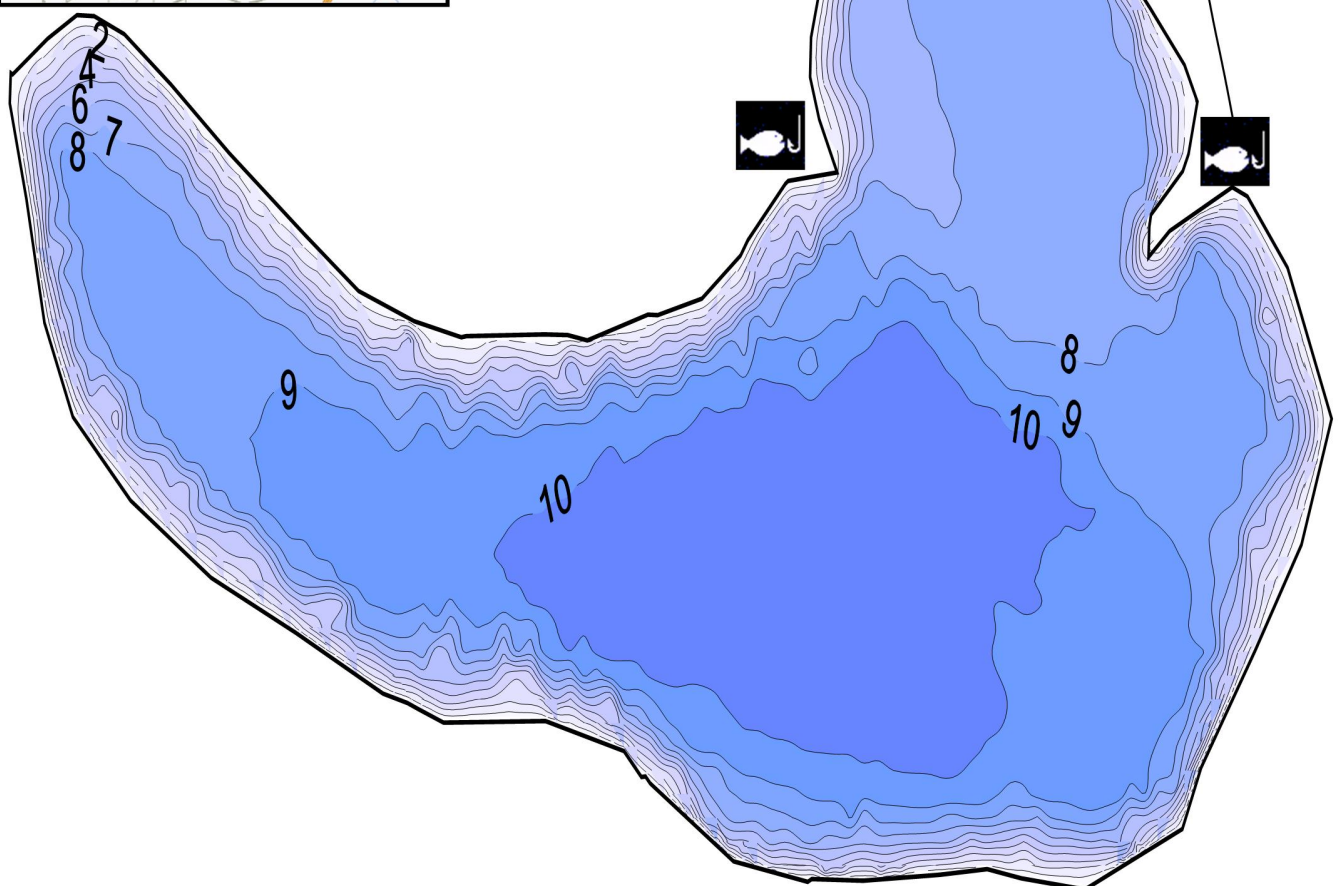

Bergfeld Pond

Dubuque County

Surface Area (acres) 10

Max Depth (feet) 10

Map Features

Fishing Pier

Parking

Mapped 9/27/02

Picnic Shelter

Bergfeld Pond

Dubuque County Ia.

Surface Acres- 9.7

2004 Palletbed Structure Coordinates

	#Beds	GPS Coordinates
1	10	N 42°29.263' W 090°46.598'
2	10	N 42°29.276' W 090°46.548'
3	10	N 42°29.298' W 090°46.515'
4	10	N 42°29.279' W 090°46.499'
5	10	N 42°29.269' W 090°46.481'

Bergfeld Pond

Dubuque County, Iowa
Mapped September, 2002