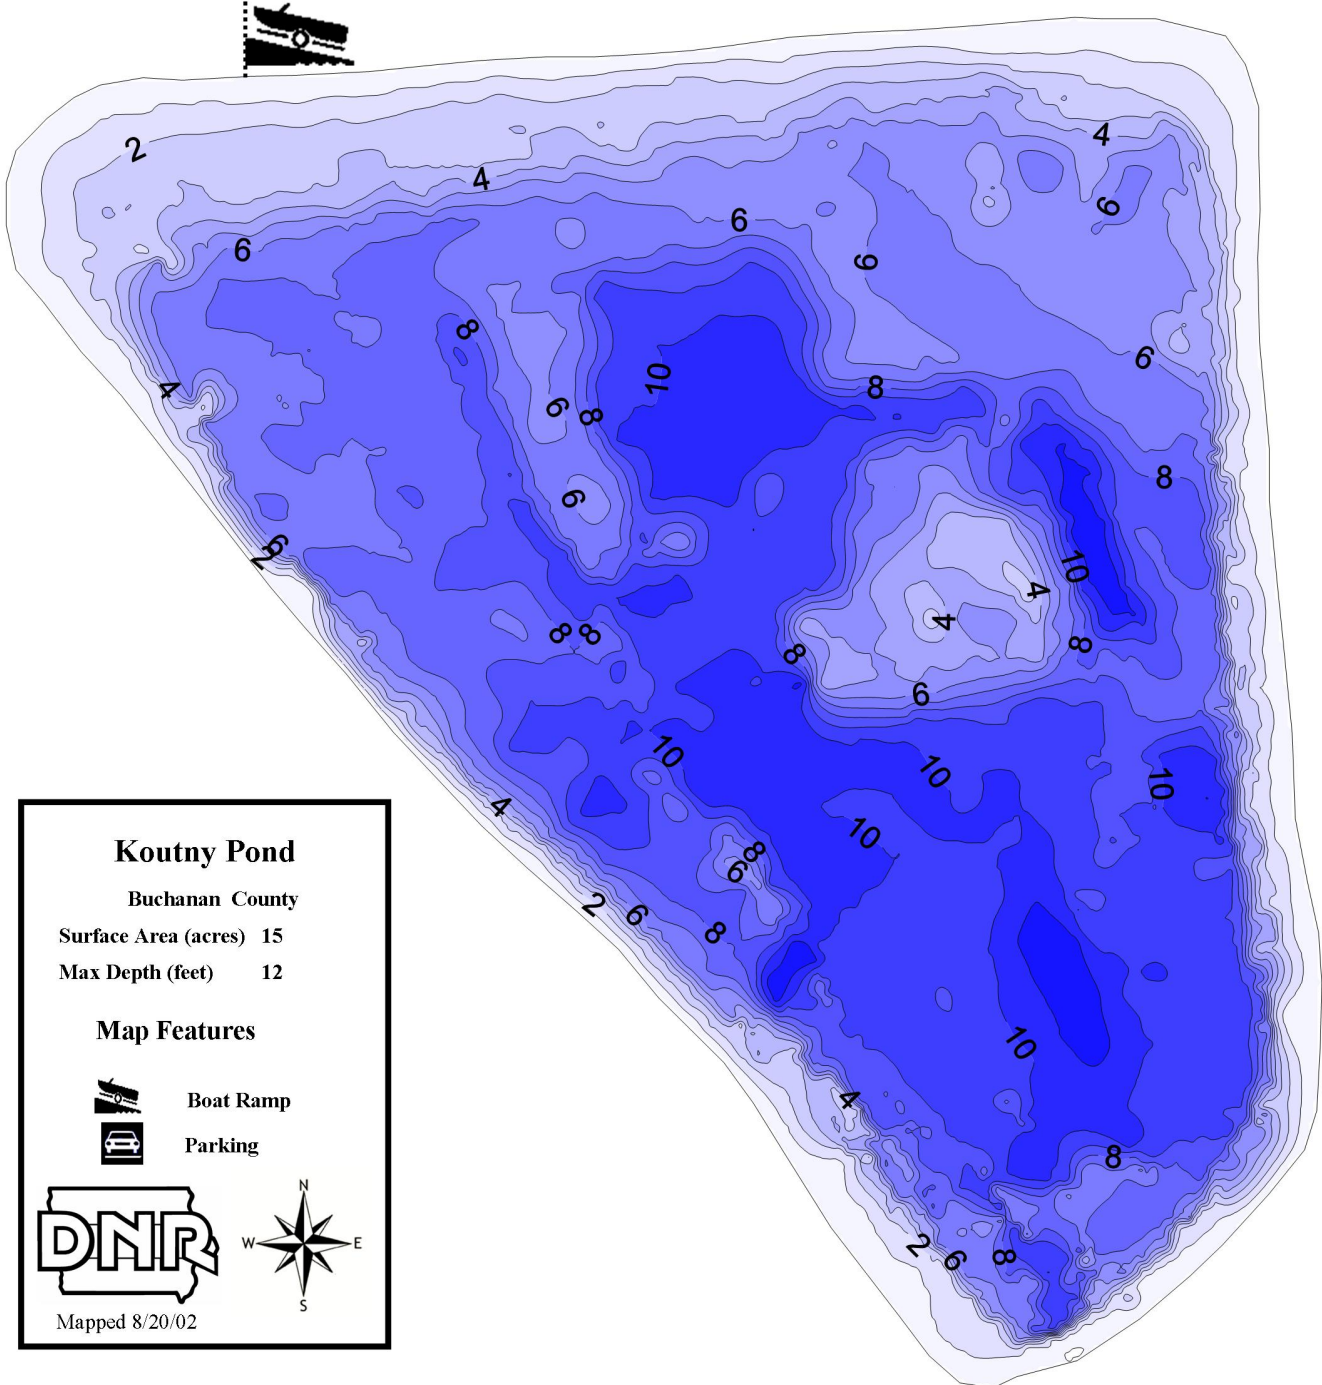

To Highway 283

Koutny Pond

Buchanan County

Surface Area (acres) 15

Max Depth (feet) 12

Map Features

Boat Ramp

Parking

Mapped 8/20/02