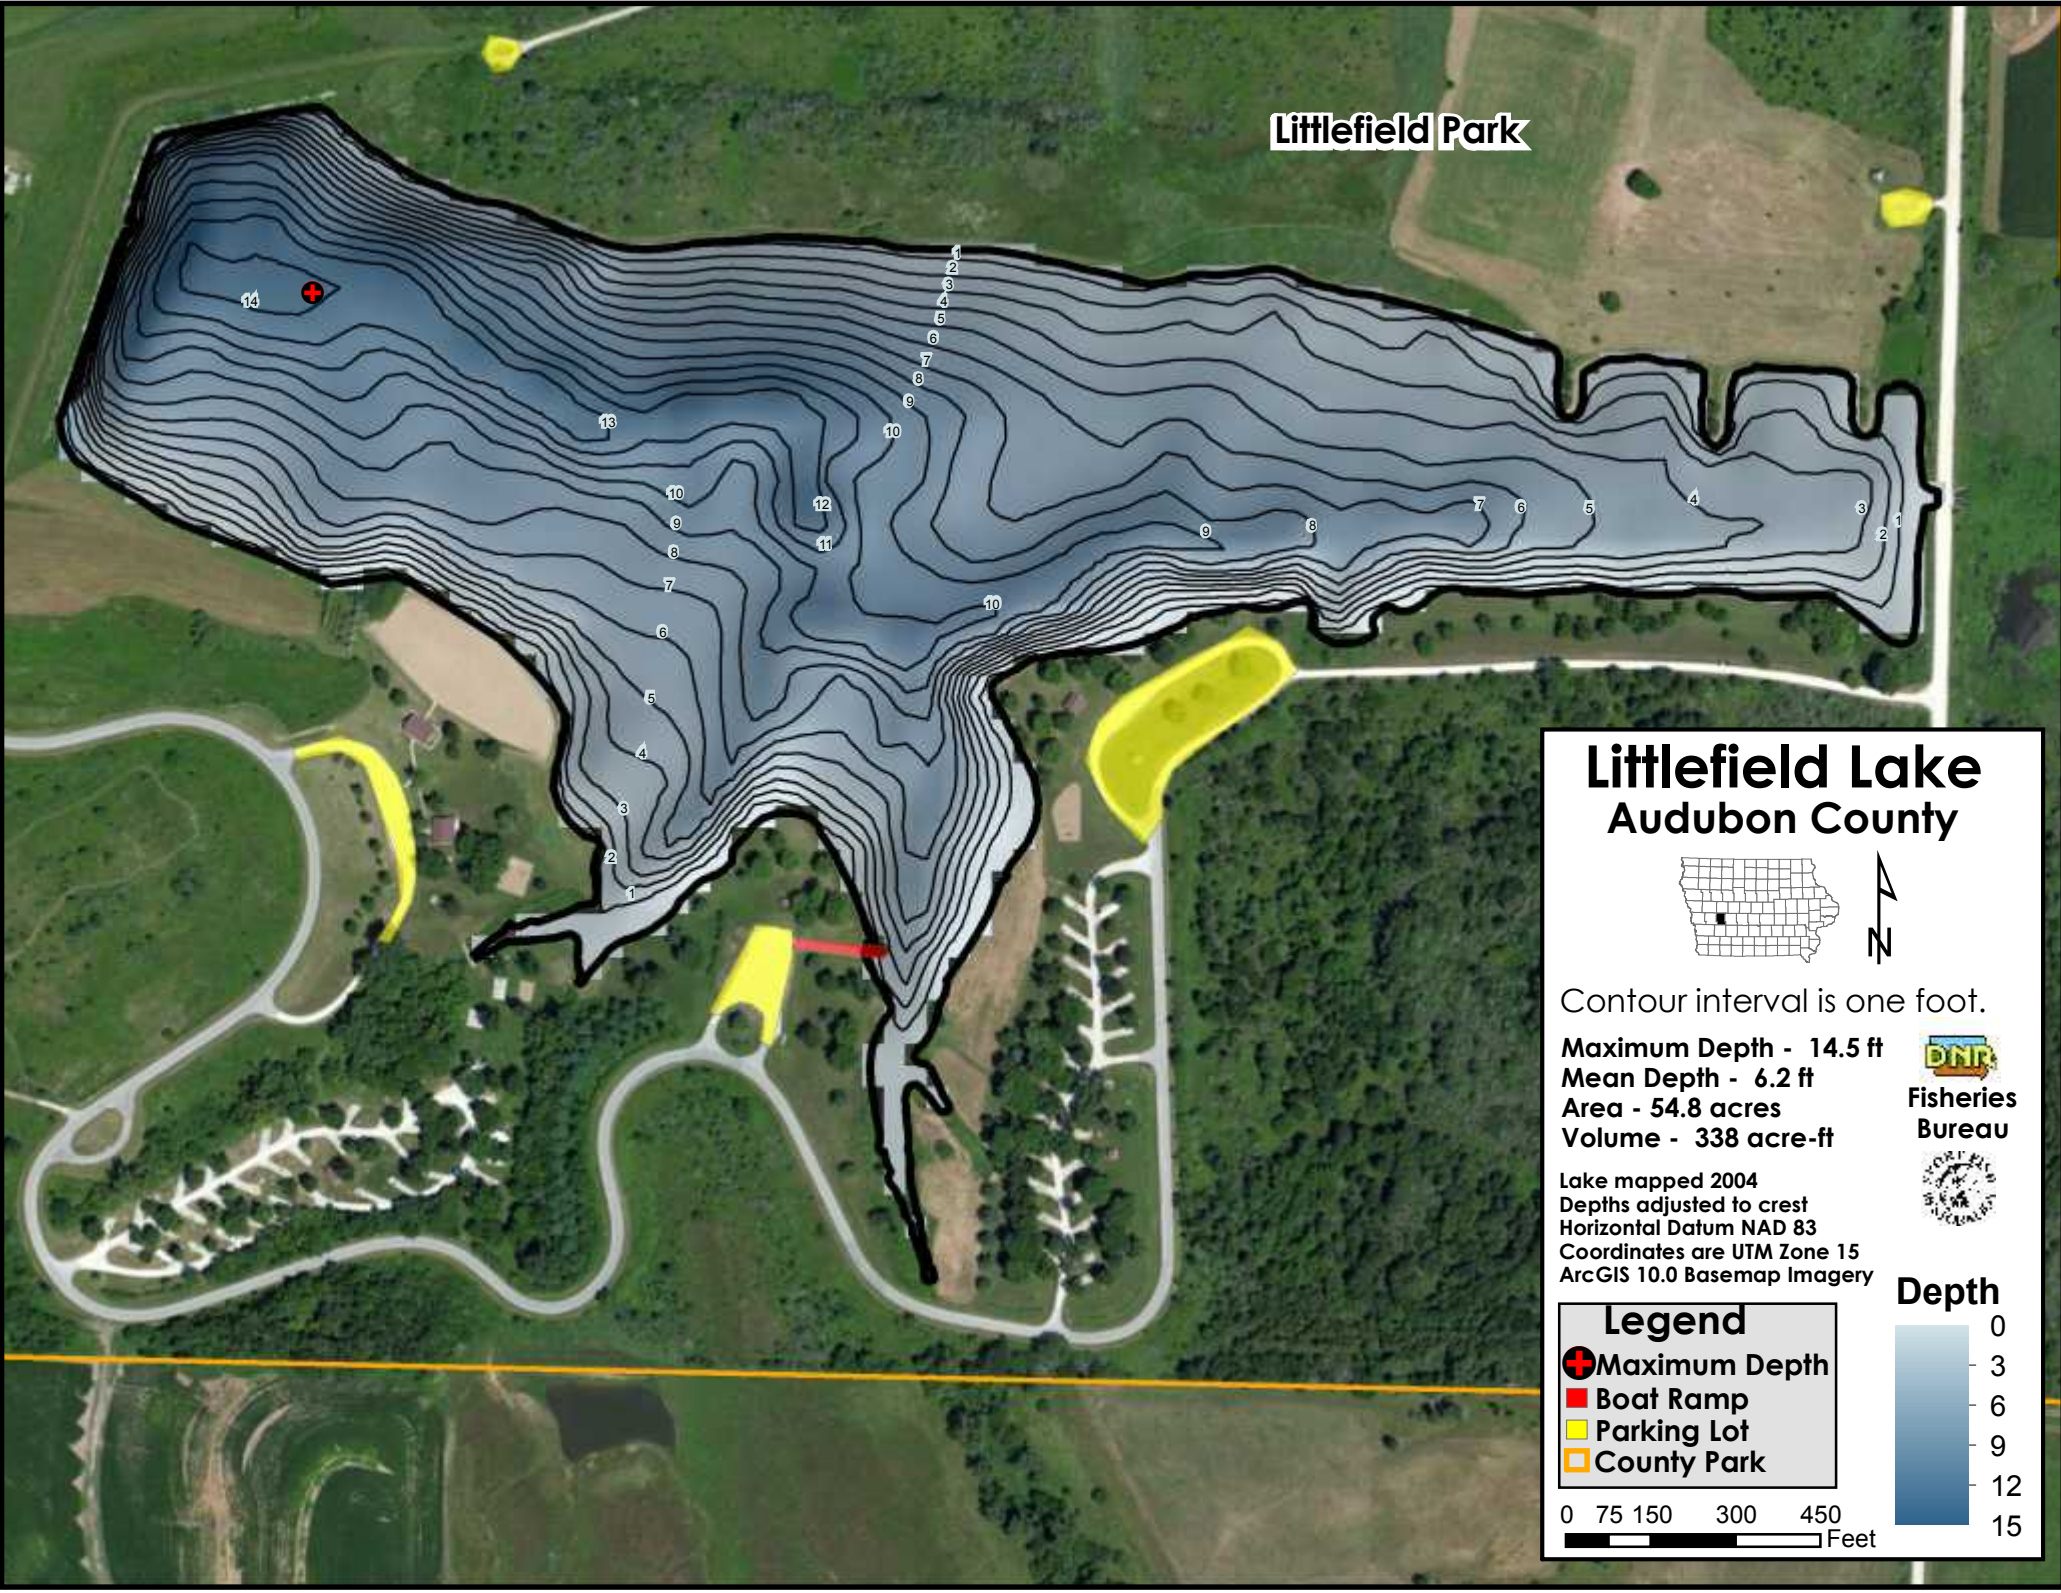

Littlefield Park

Littlefield Lake Audubon County

Contour interval is one foot.

Maximum Depth - 14.5 ft
Mean Depth - 6.2 ft
Area - 54.8 acres
Volume - 338 acre-ft

Lake mapped 2004
Depths adjusted to crest
Horizontal Datum NAD 83
Coordinates are UTM Zone 15
ArcGIS 10.0 Basemap Imagery

Legend

- Maximum Depth
- Boat Ramp
- Parking Lot
- County Park