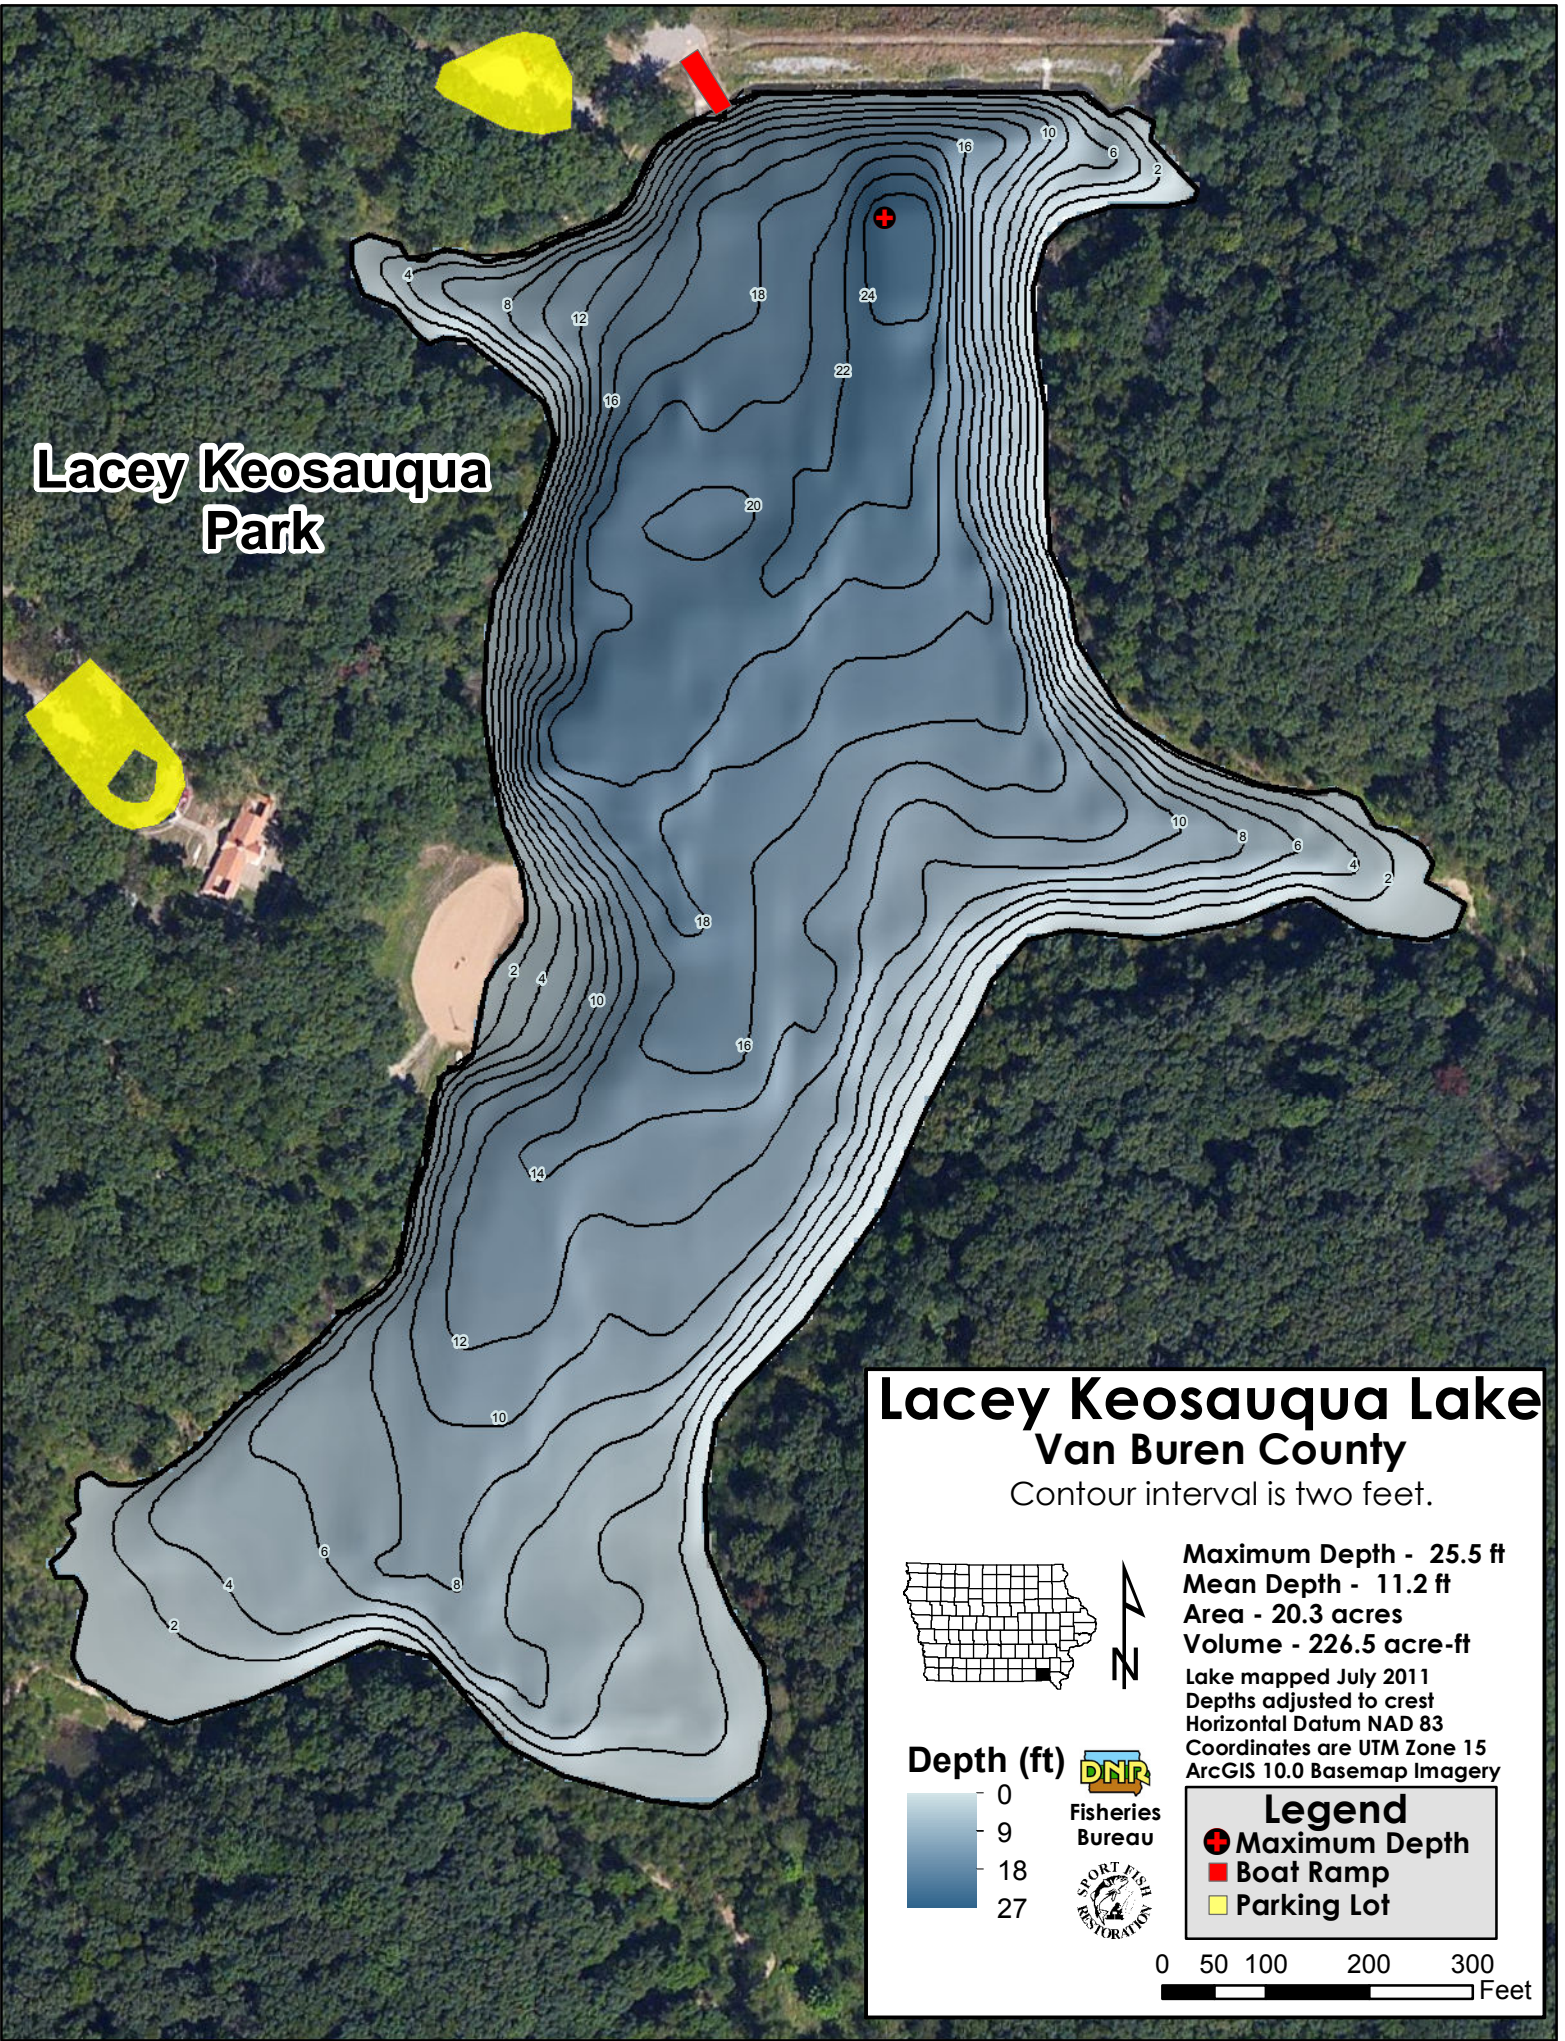

Lacey Keosauqua Park

Lacey Keosauqua Lake Van Buren County

Contour interval is two feet.

Maximum Depth - 25.5 ft
Mean Depth - 11.2 ft
Area - 20.3 acres
Volume - 226.5 acre-ft
Lake mapped July 2011
Depths adjusted to crest
Horizontal Datum NAD 83
Coordinates are UTM Zone 15
ArcGIS 10.0 Basemap Imagery

Depth (ft)

Legend	
	Maximum Depth
	Boat Ramp
	Parking Lot