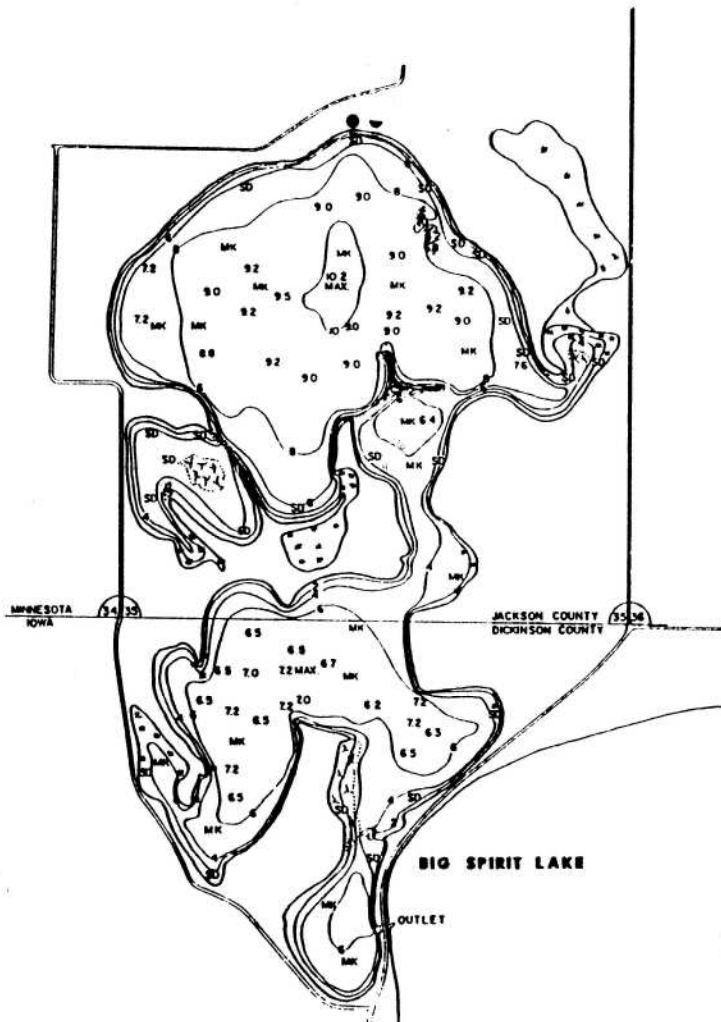

GRAPHIC SCALE IN MILES

MINNESOTA	
LAKE AREA	401 ACRES
LAKE SHORELINE	71 MILES
IOWA	
LAKE AREA	214 ACRES
LAKE SHORELINE	37 MILES

COPYRIGHT BY

IOWA CONSERVATION COMMISSION

LEGEND	
	STATE OWNED LAND
	SECTION CORNER
	BOAT LAUNCHING RAMP
	BOAT LIVERY
	ROCK REEF
	SCATTERED ROCK AND GRAVEL
	SUBMERGENT VEGETATION
	EMERGENT VEGETATION
	MUCK
	SAND
	STUMP
NOTES	
SOUNDINGS BY RECORDING FATHOMETER	
DONE BY E. E. ROSE 1970	
ADJUSTED TO DAM CREST ELEVATION	
SHORELINE 37 MILES	
AREA 214 ACRES	
MAX DEPTH 72'	
3/4/76	

LITTLE SPIRIT LAKE

DICKINSON COUNTY