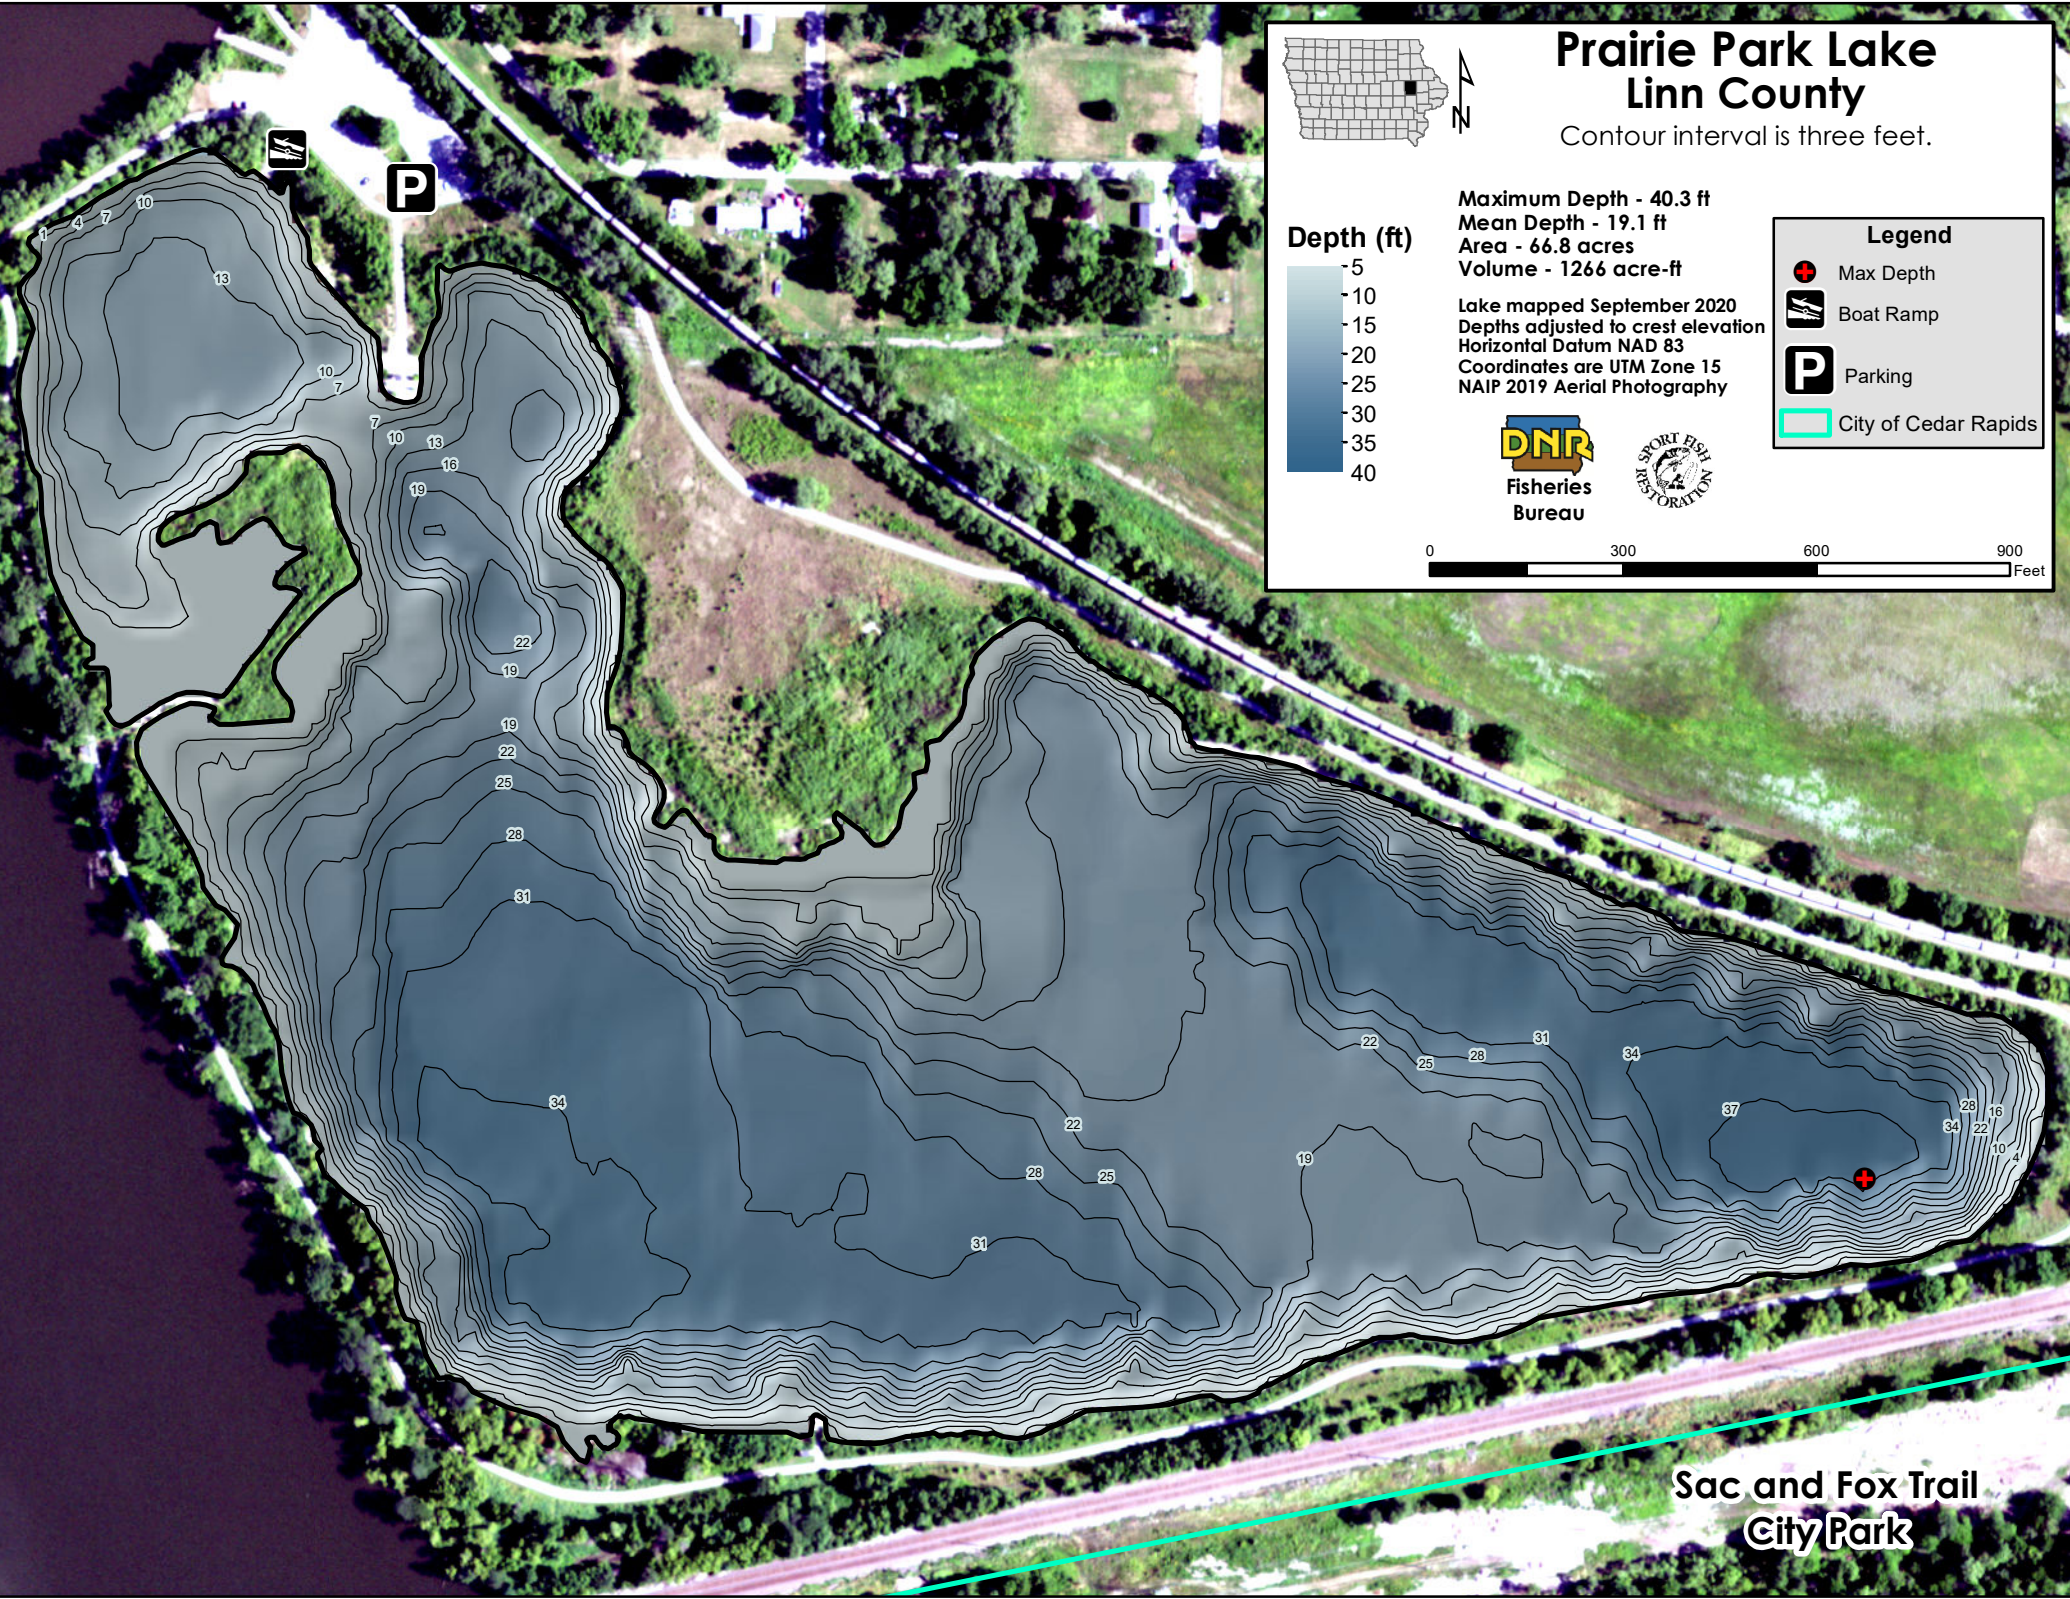

Prairie Park Lake Linn County

Contour interval is three feet.

Depth (ft)

Maximum Depth - 40.3 ft
Mean Depth - 19.1 ft
Area - 66.8 acres
Volume - 1266 acre-ft

Lake mapped September 2020
Depths adjusted to crest elevation
Horizontal Datum NAD 83
Coordinates are UTM Zone 15
NAIP 2019 Aerial Photography

Legend

- Max Depth
- Boat Ramp
- Parking
- City of Cedar Rapids

Sac and Fox Trail
City Park