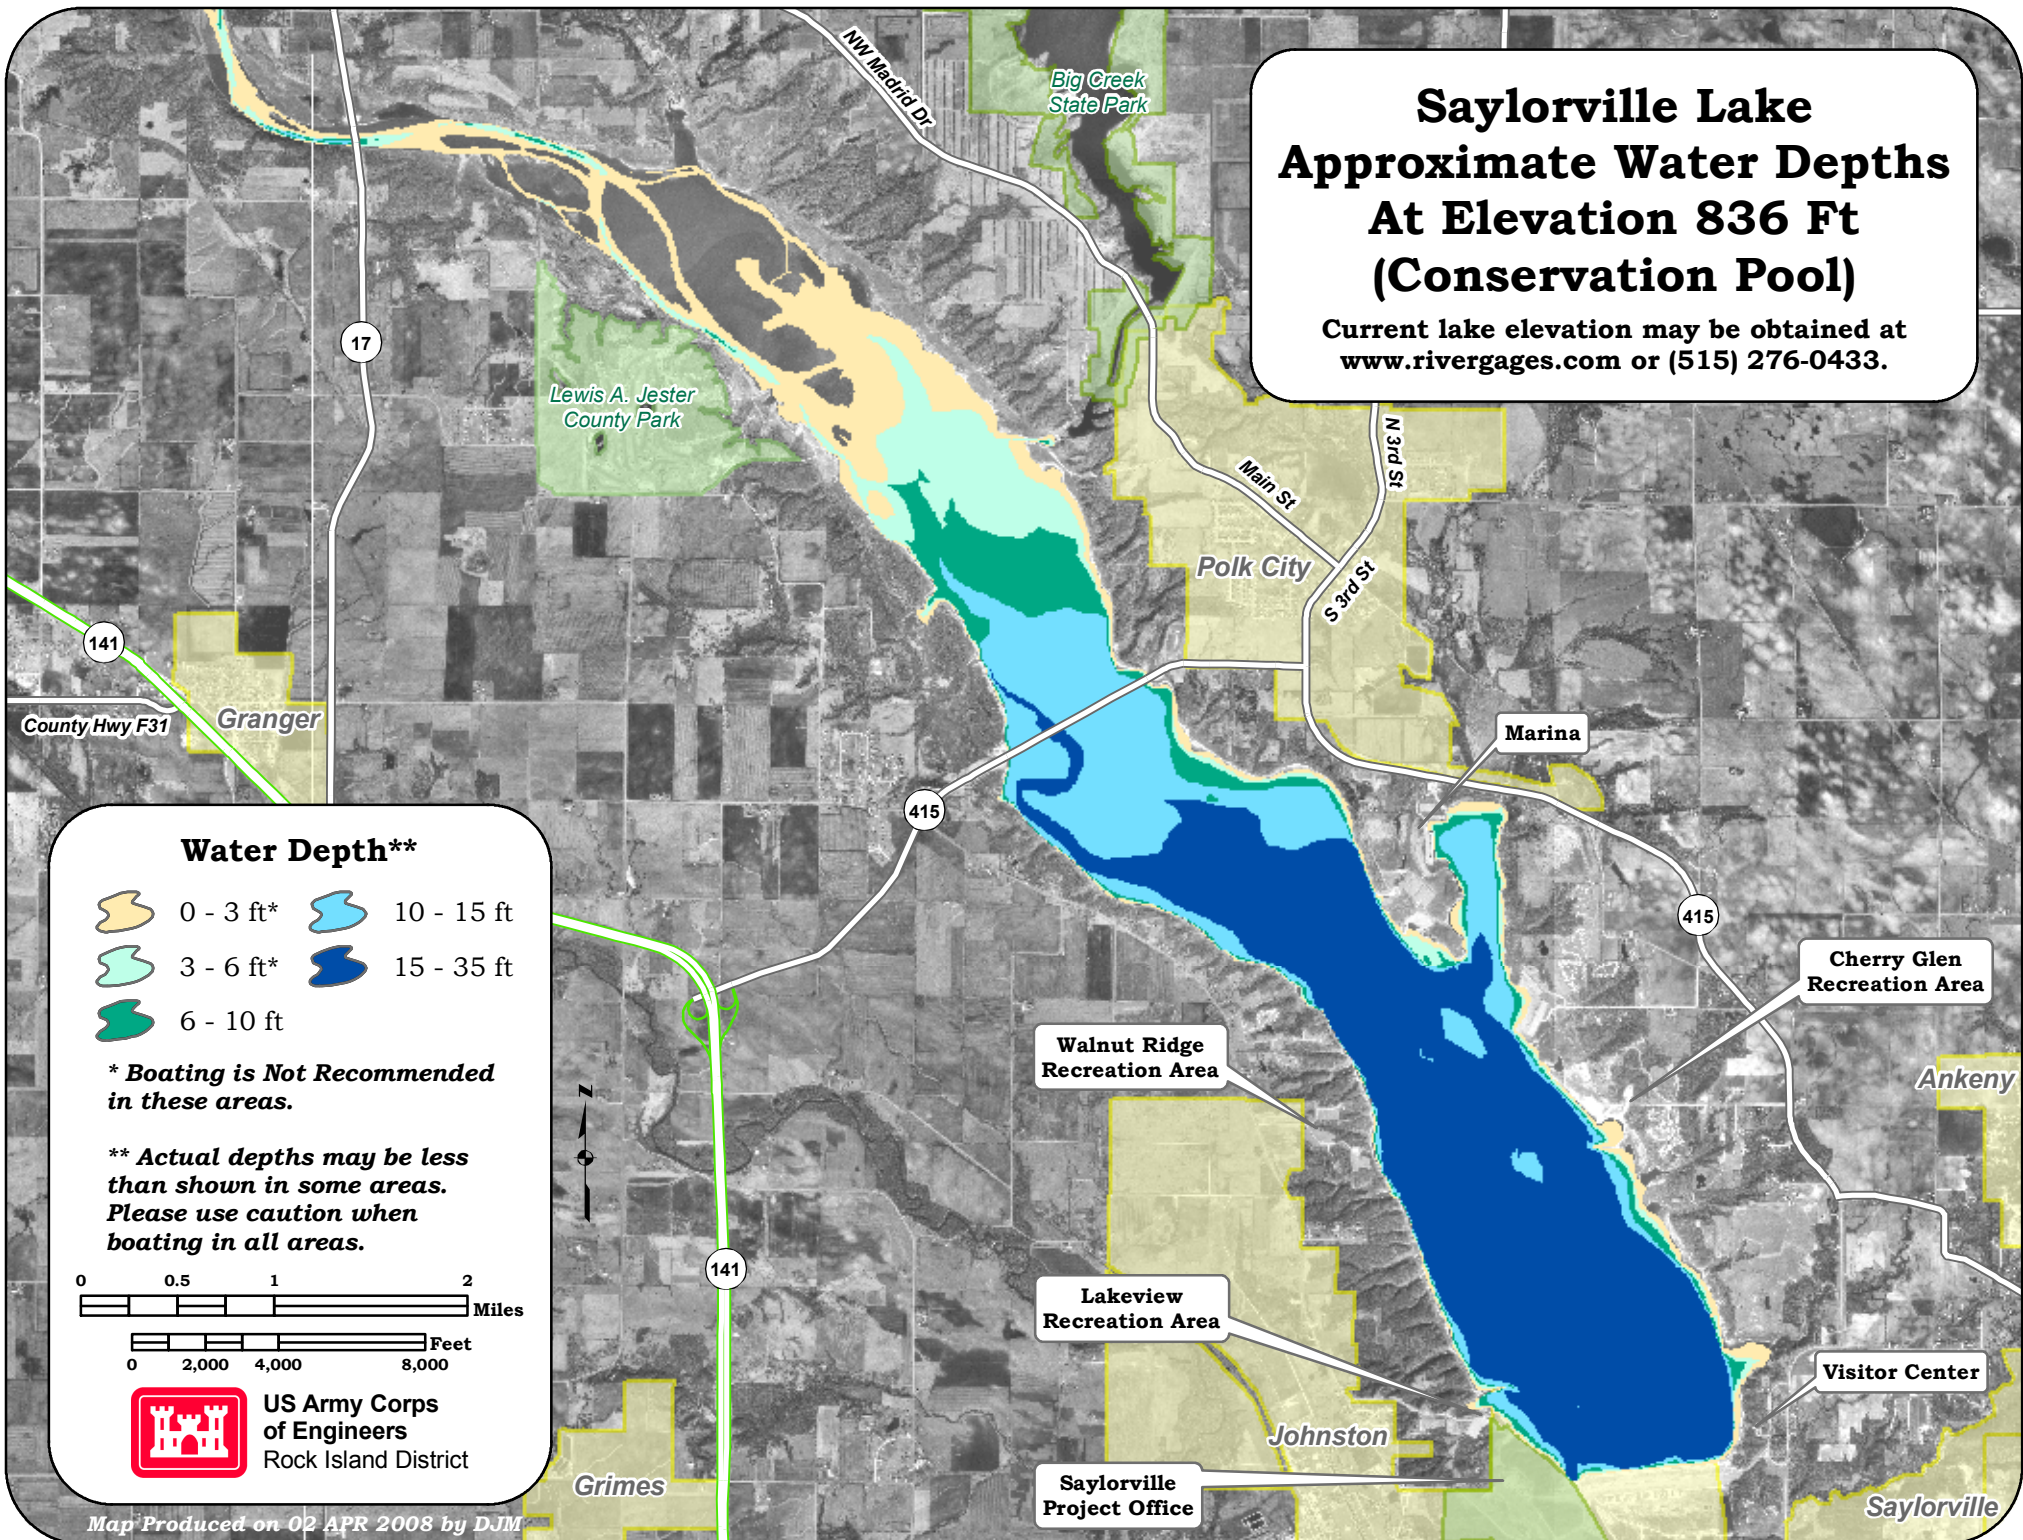

Saylorville Lake Approximate Water Depths At Elevation 836 Ft (Conservation Pool)

Current lake elevation may be obtained at
www.rivergages.com or (515) 276-0433.

Water Depth**

- | | | | |
|---|-----------|--|------------|
|  | 0 - 3 ft* |  | 10 - 15 ft |
|  | 3 - 6 ft* |  | 15 - 35 ft |
|  | 6 - 10 ft | | |

* Boating is Not Recommended in these areas.

** Actual depths may be less than shown in some areas. Please use caution when boating in all areas.

US Army Corps of Engineers
Rock Island District