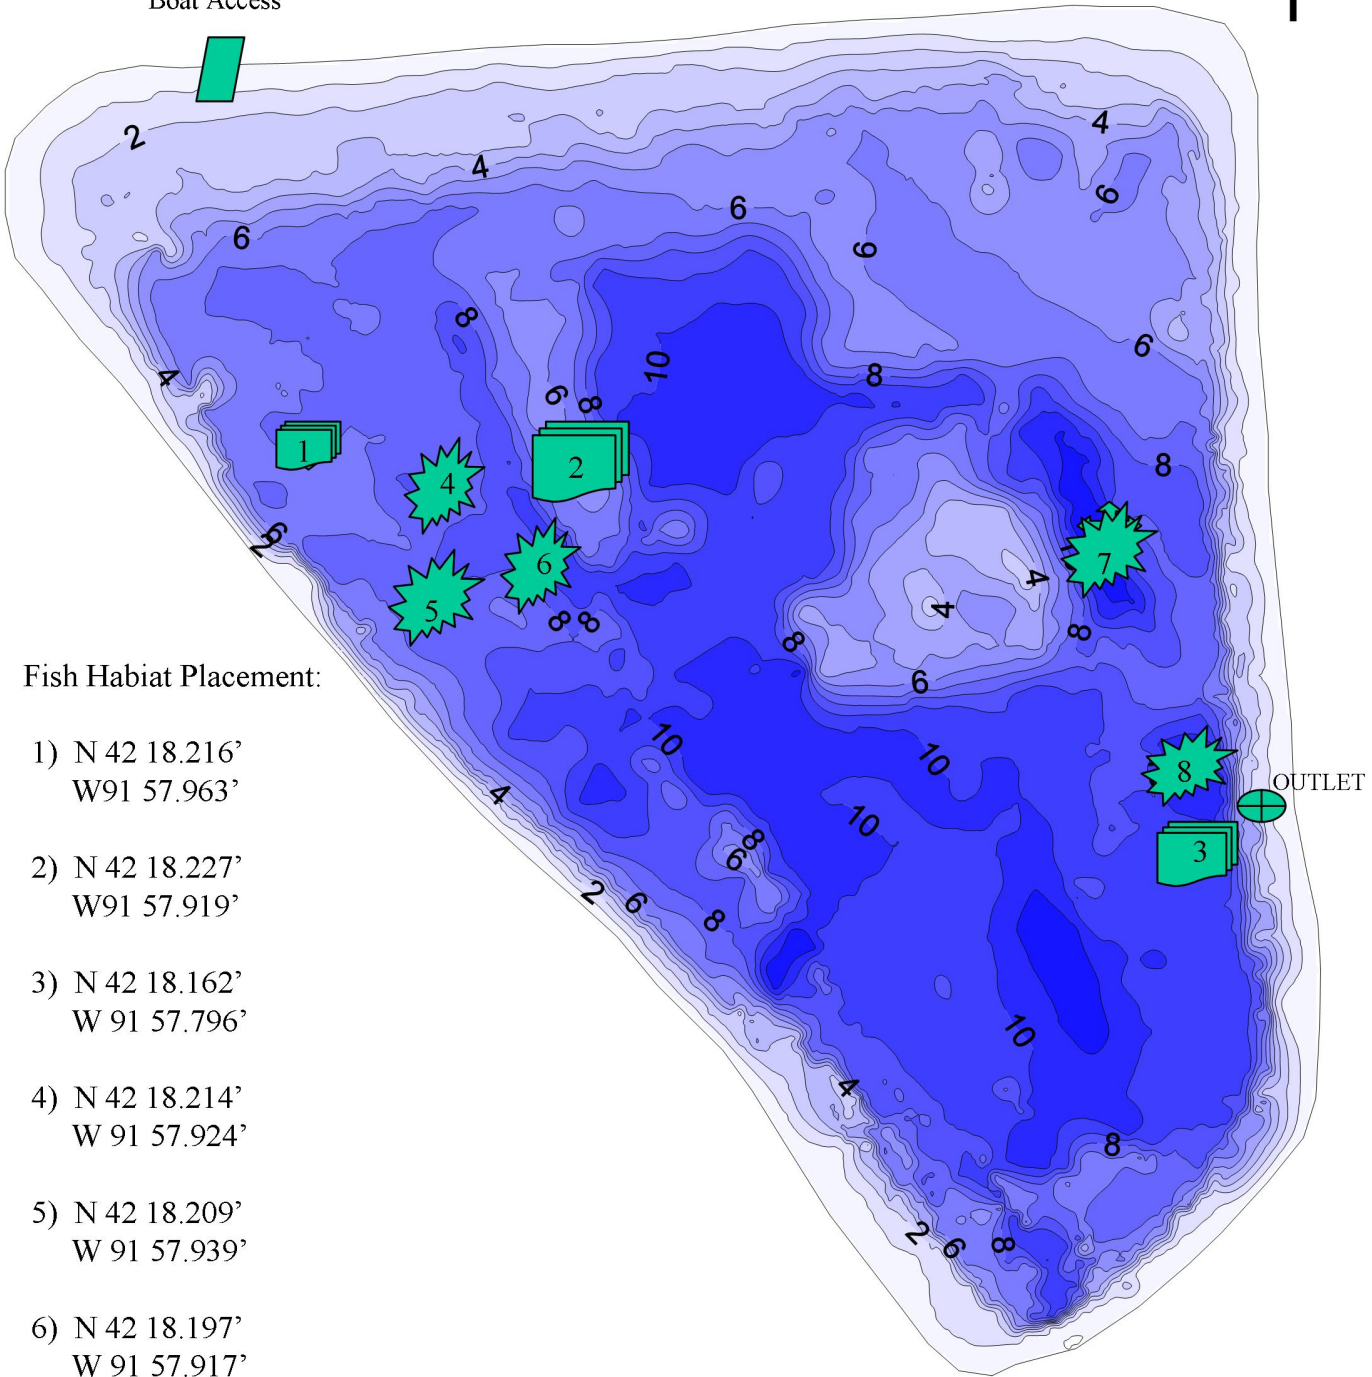

# KOUTNY POND

## Buchanan County, Ia.

Boat Access

### Fish Habiat Placement:

- 1) N 42 18.216'  
W 91 57.963'
- 2) N 42 18.227'  
W 91 57.919'
- 3) N 42 18.162'  
W 91 57.796'
- 4) N 42 18.214'  
W 91 57.924'
- 5) N 42 18.209'  
W 91 57.939'
- 6) N 42 18.197'  
W 91 57.917'
- 7) N 42 18.154'  
W 91 57.804
- 8) N 42 18.172'  
W 91 57.793'