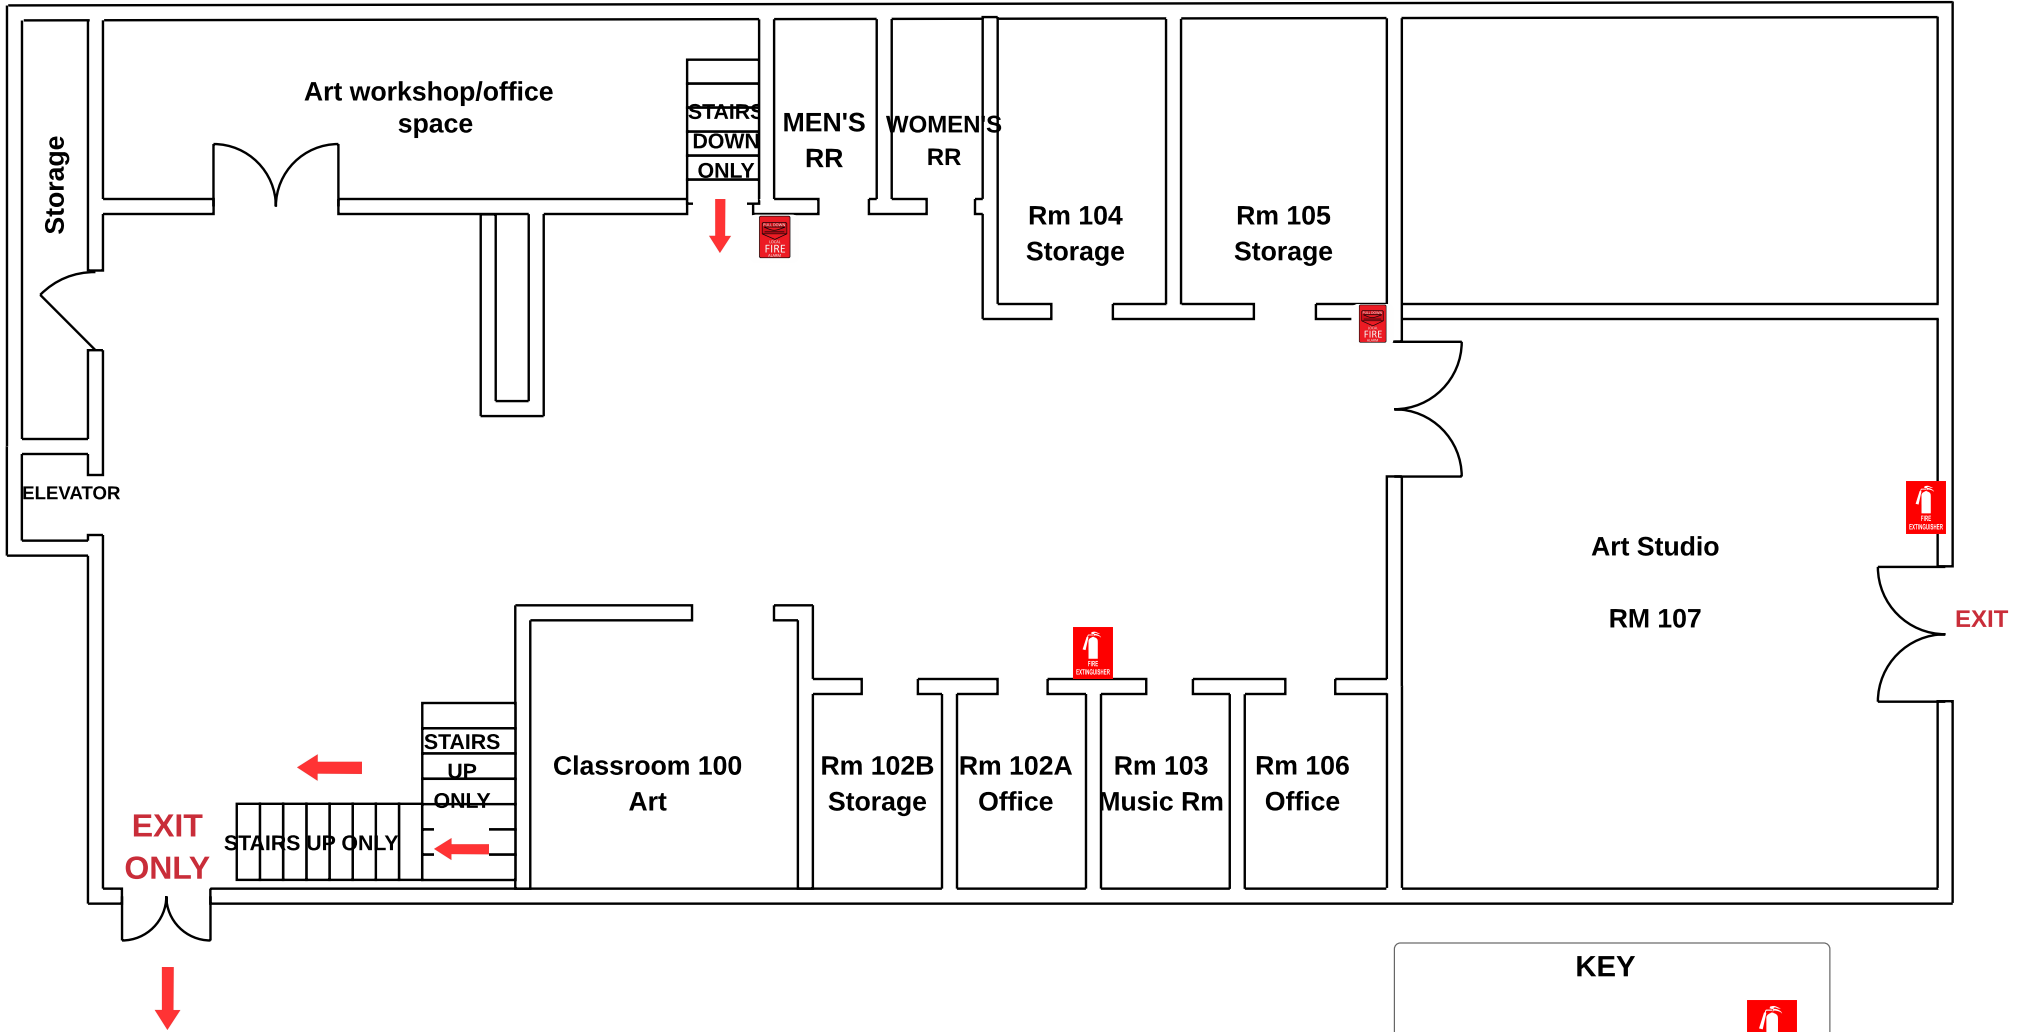

Slider - Lower Level

KEY	
Fire extinguisher	
Alarm pull	
Evacuation route