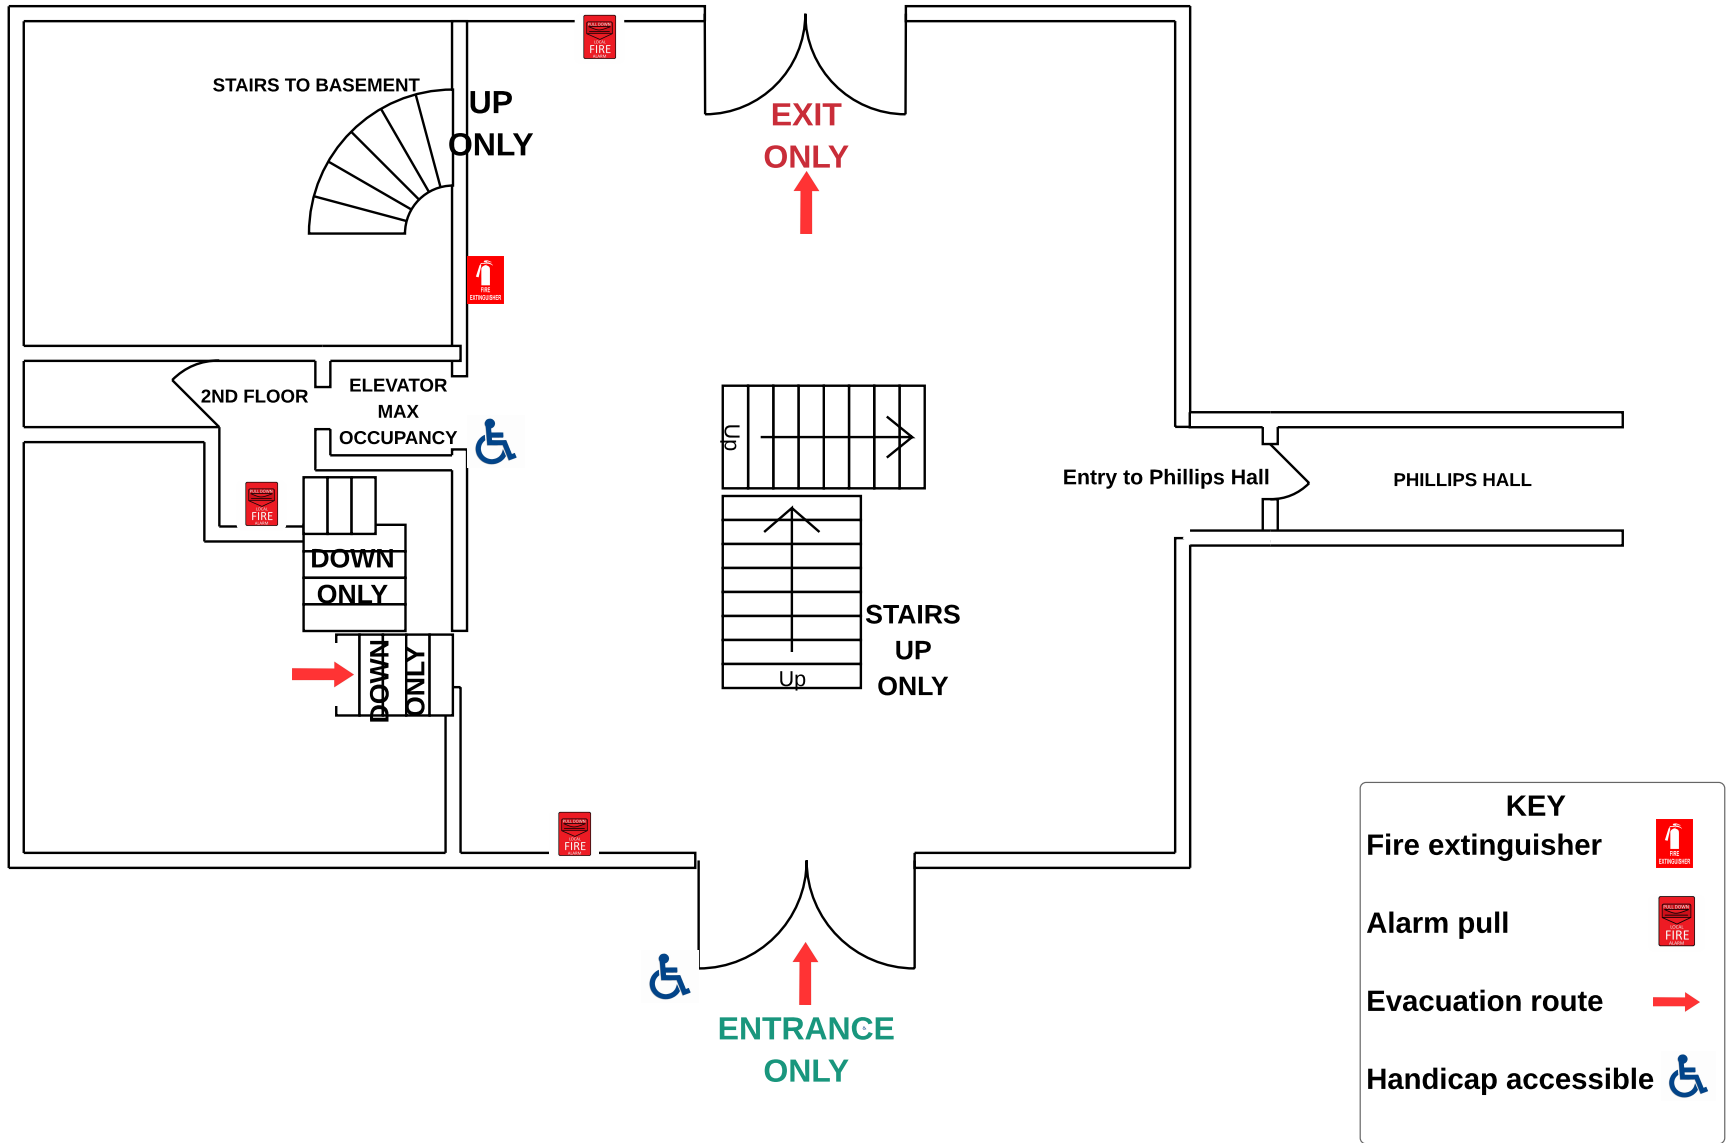

Slider Humanities Building Ground Level

Parking Lot on
Soccer Stadium side

KEY	
Fire extinguisher	
Alarm pull	
Evacuation route	
Handicap accessible