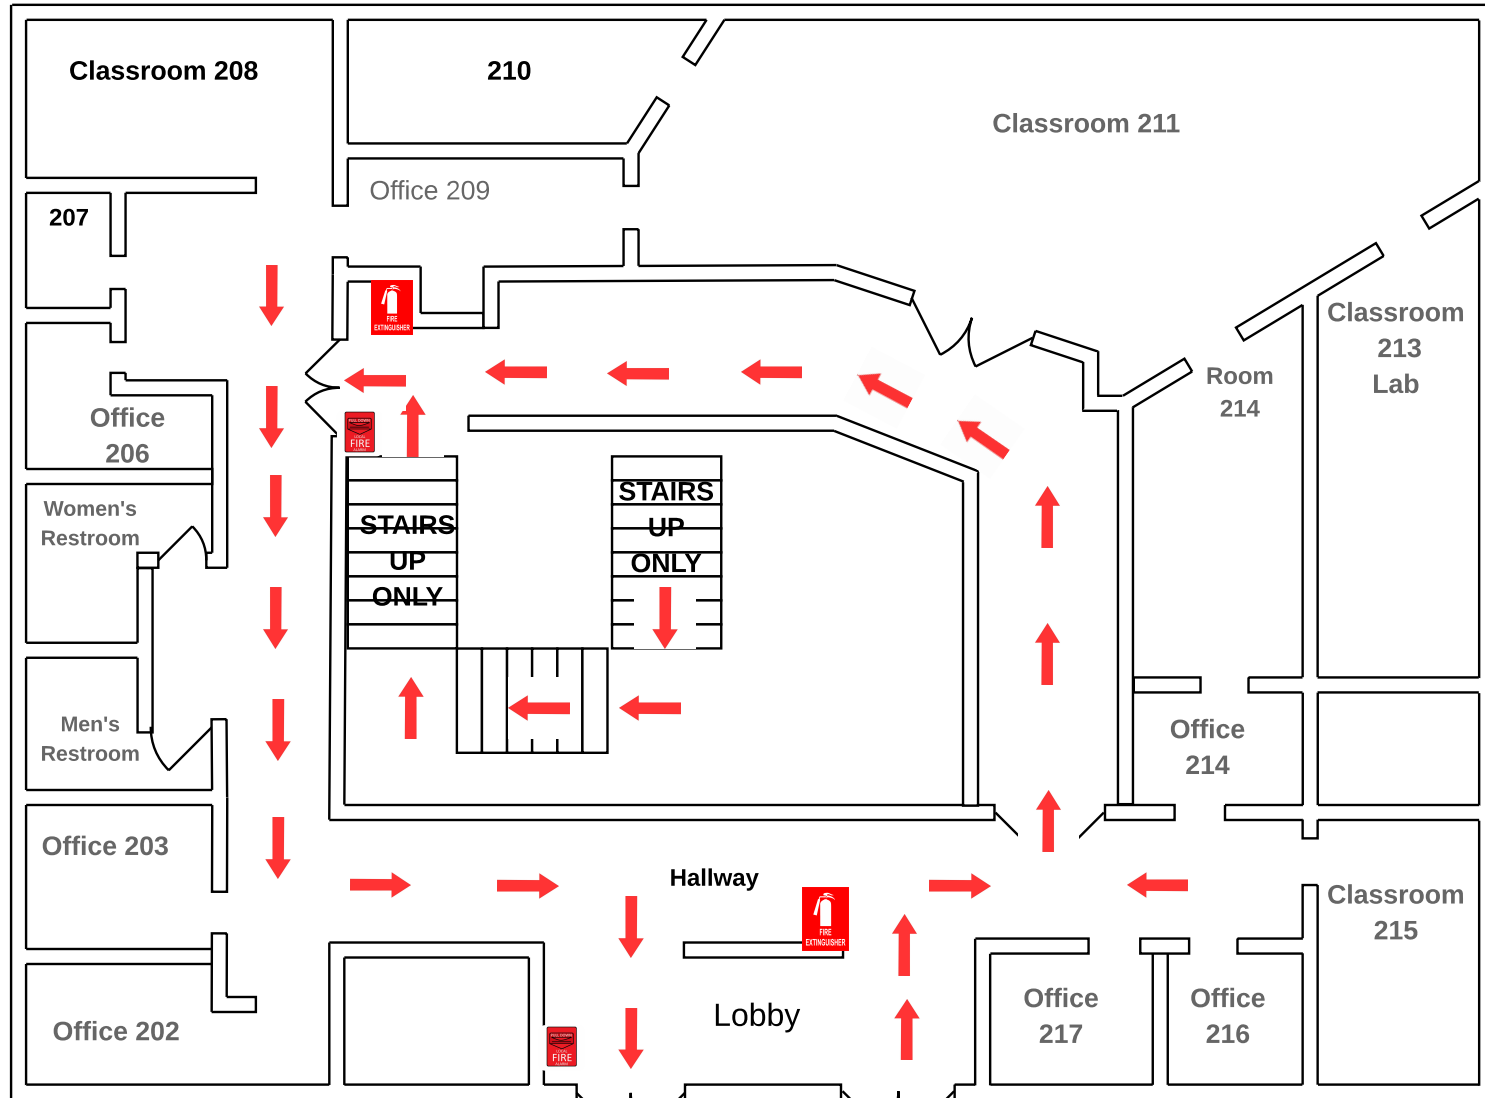

JL Turner Building First Floor

KEY

- Fire extinguisher
- Alarm pull
- Evacuation route
- Location

EXIT ONLY

ENTRANCE ONLY