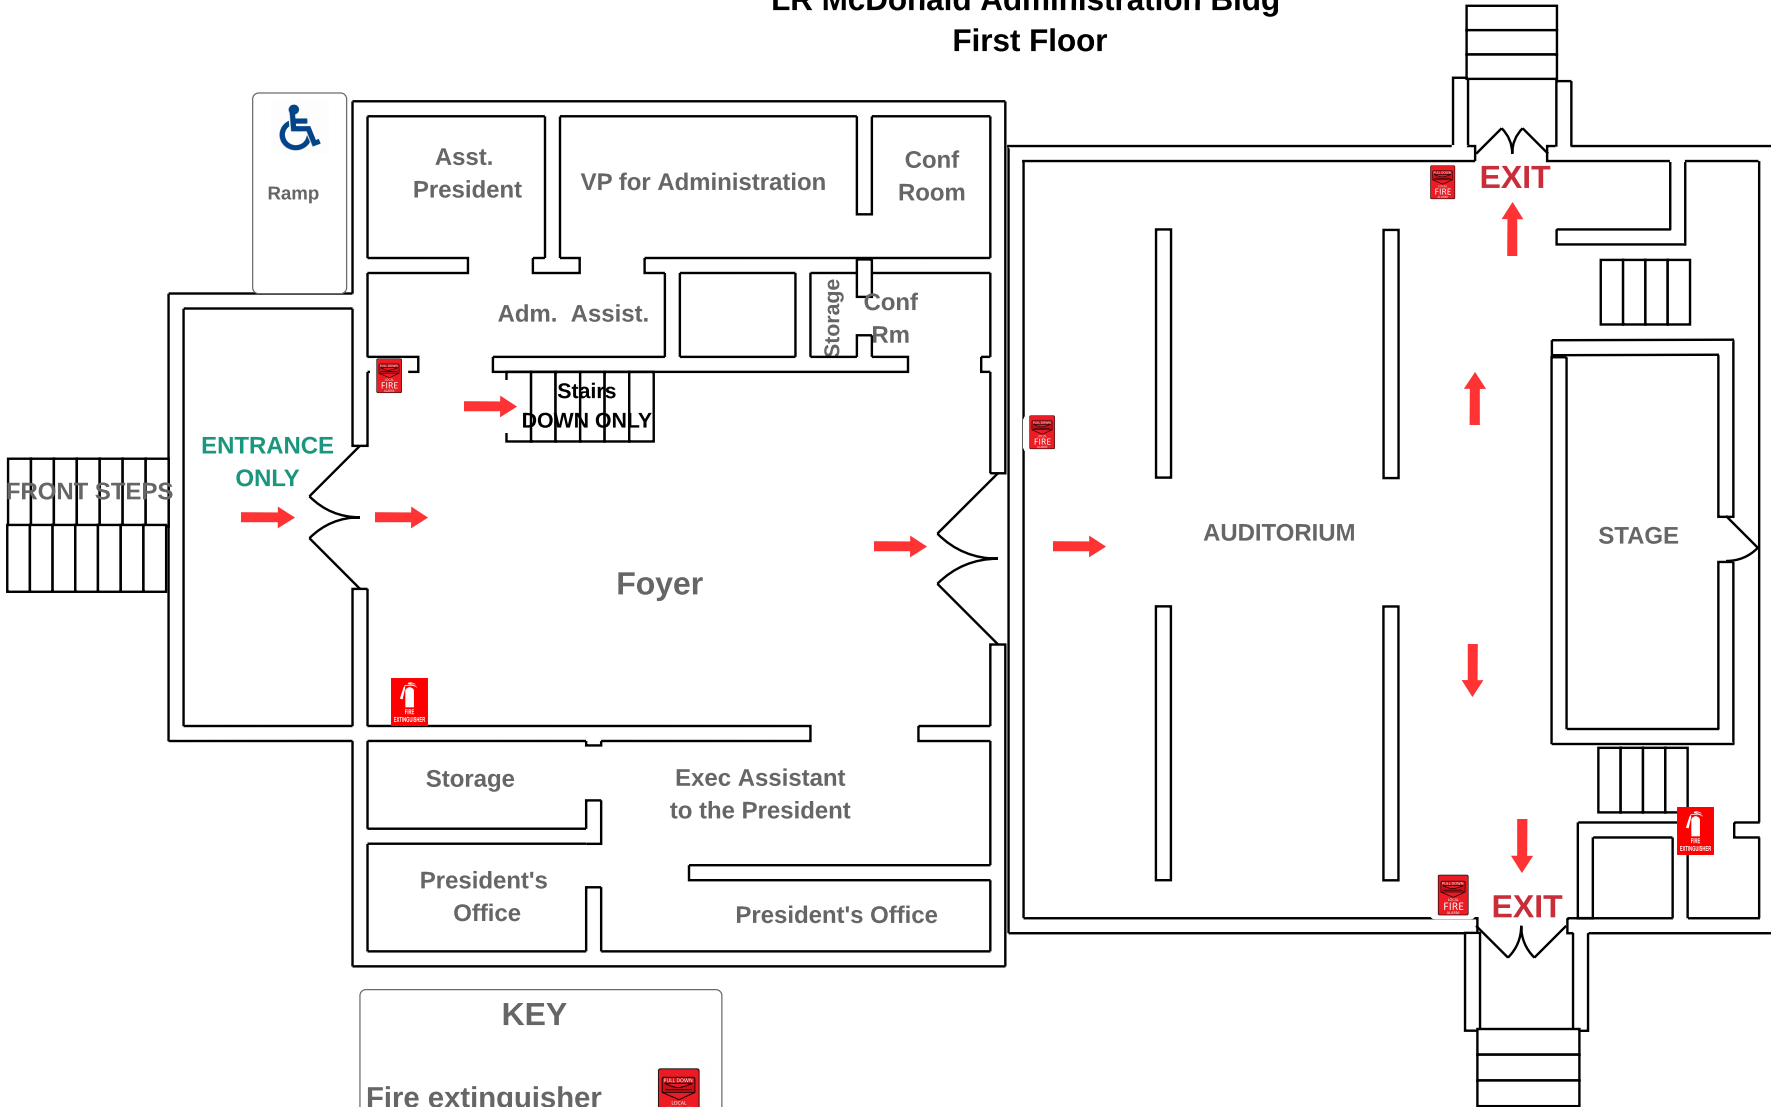

**LR MCDONALD
ADMINISTRATION BUILDING
BASEMENT**

KEY

Fire extinguisher	
Alarm pull	
Evacuation route	
Location	

**LR MCDONALD
ADMINISTRATION BUILDING
BASEMENT**

KEY

Fire extinguisher	
Alarm pull	
Evacuation route	
Location	

LR McDonald Administration Bldg First Floor

KEY

- Fire extinguisher 
- Alarm pulls 
- Location 
- Evacuation route 
- Handicap Accessible 

LWC Band Building

ENTRANCE ONLY

KEY	
Fire extinguisher	
Handicap accessible	
Evacuation Route	
Location	

ASSEMBLY AREA

**CRANMER
DINING
CENTER**

KEY

- Alarm pull 
- Fire extinguisher 
- Location 
- Evacuation route 

Everett Basement Level

EXIT ONLY
↓

KEY

- Fire Extinguisher 
- Alarm Pull 
- Evacuation route 
- Location 