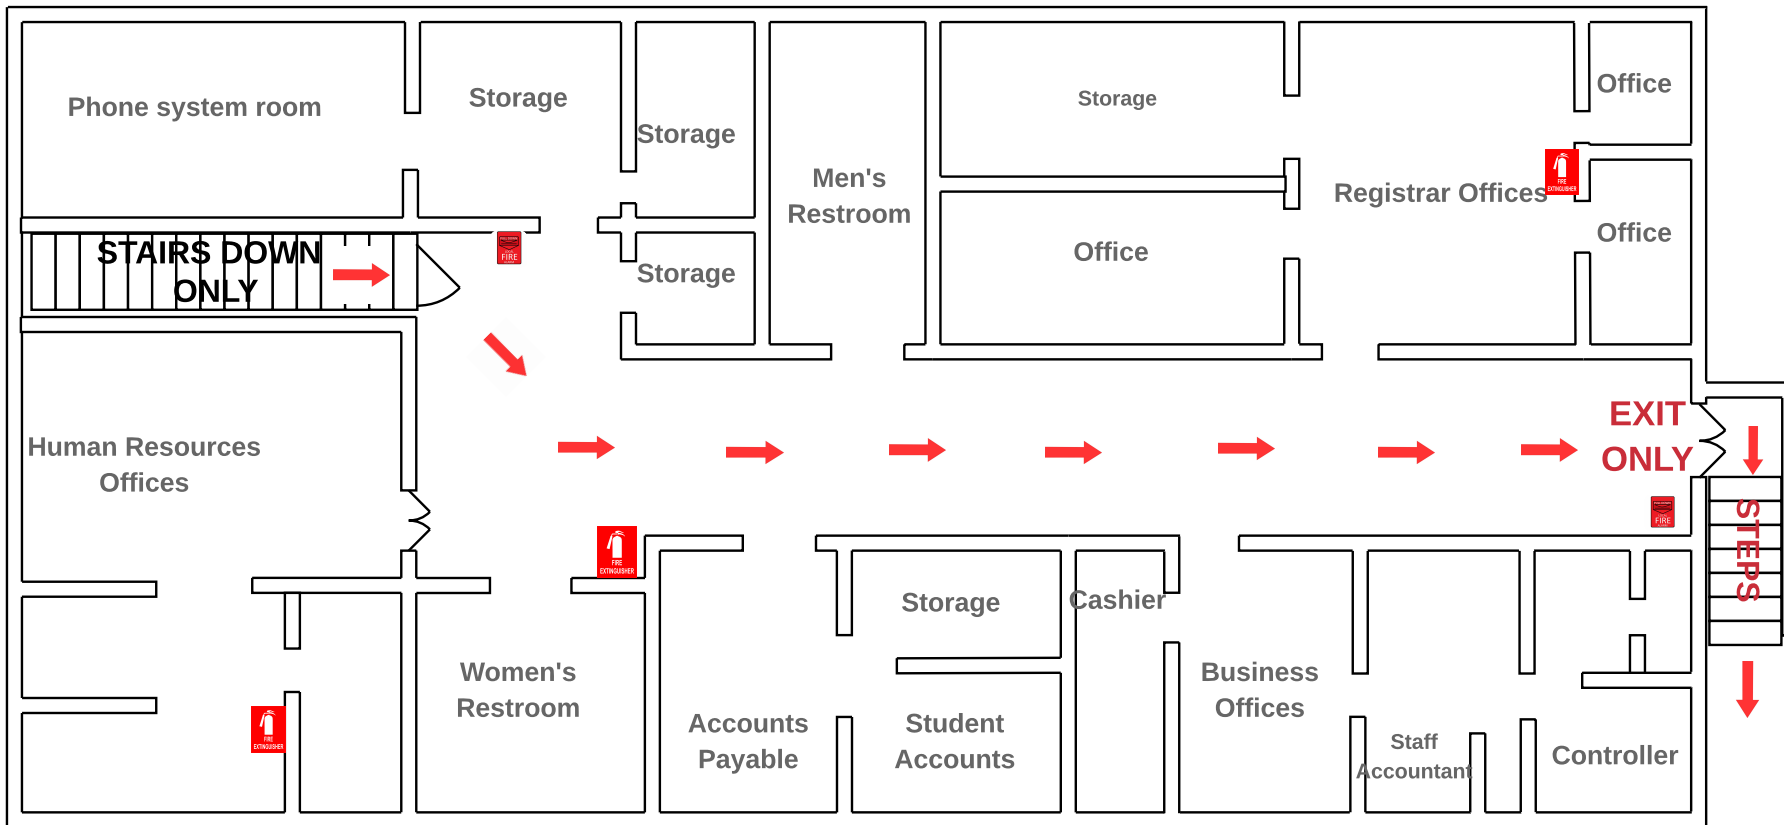

**LR MCDONALD
ADMINISTRATION BUILDING
BASEMENT**

KEY

Fire extinguisher	
Alarm pull	
Evacuation route	
Location	

**LR MCDONALD
ADMINISTRATION BUILDING
BASEMENT**

KEY

Fire extinguisher	
Alarm pull	
Evacuation route	
Location	

LR McDonald Administration Bldg First Floor

KEY

- Fire extinguisher 
- Alarm pulls 
- Location 
- Evacuation route 
- Handicap Accessible 

LWC Band Building

ENTRANCE ONLY

KEY	
Fire extinguisher	
Handicap accessible	
Evacuation Route	
Location	

ASSEMBLY AREA

**CRANMER
DINING
CENTER**

KEY

- Alarm pull 
- Fire extinguisher 
- Location 
- Evacuation route 

Everett Basement Level

EXIT ONLY
↓

KEY

- Fire Extinguisher 
- Alarm Pull 
- Evacuation route 
- Location 