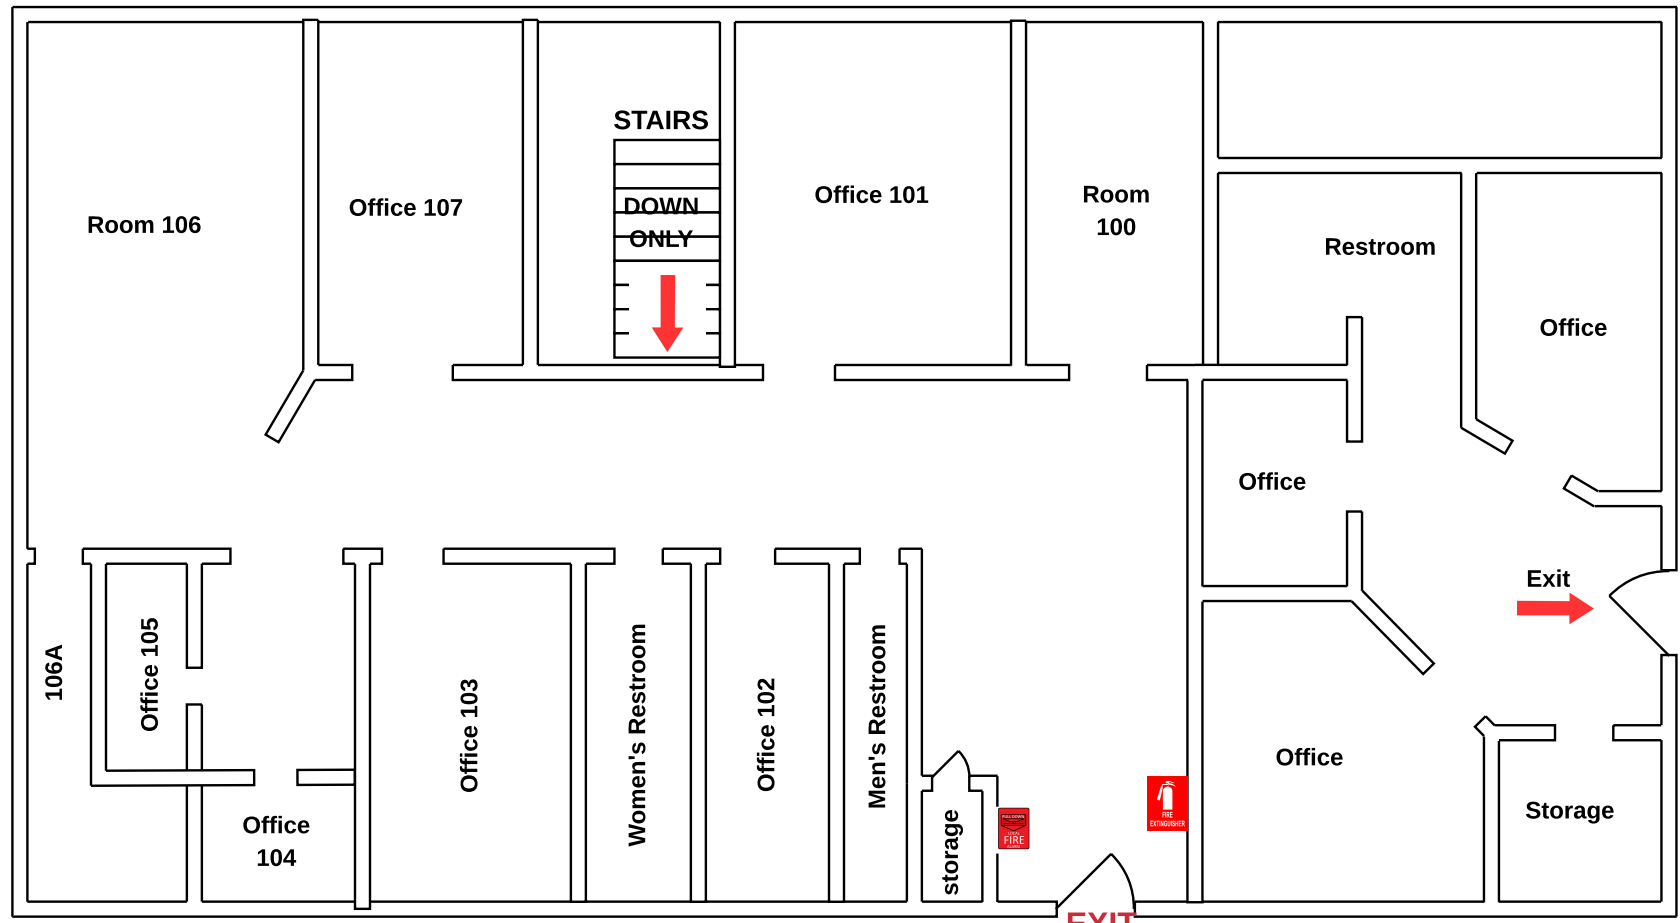

LR McDonald Administration Bldg First Floor

KEY

- Fire extinguisher 
- Alarm pulls 
- Location 
- Evacuation route 
- Handicap Accessible 

LWC Band Building

ENTRANCE ONLY

KEY	
Fire extinguisher	
Handicap accessible	
Evacuation Route	
Location	

ASSEMBLY AREA

**CRANMER
DINING
CENTER**

KEY

- Alarm pull 
- Fire extinguisher 
- Location 
- Evacuation route 

Everett Basement Level

EXIT ONLY
↓

KEY

- Fire Extinguisher 
- Alarm Pull 
- Evacuation route 
- Location 