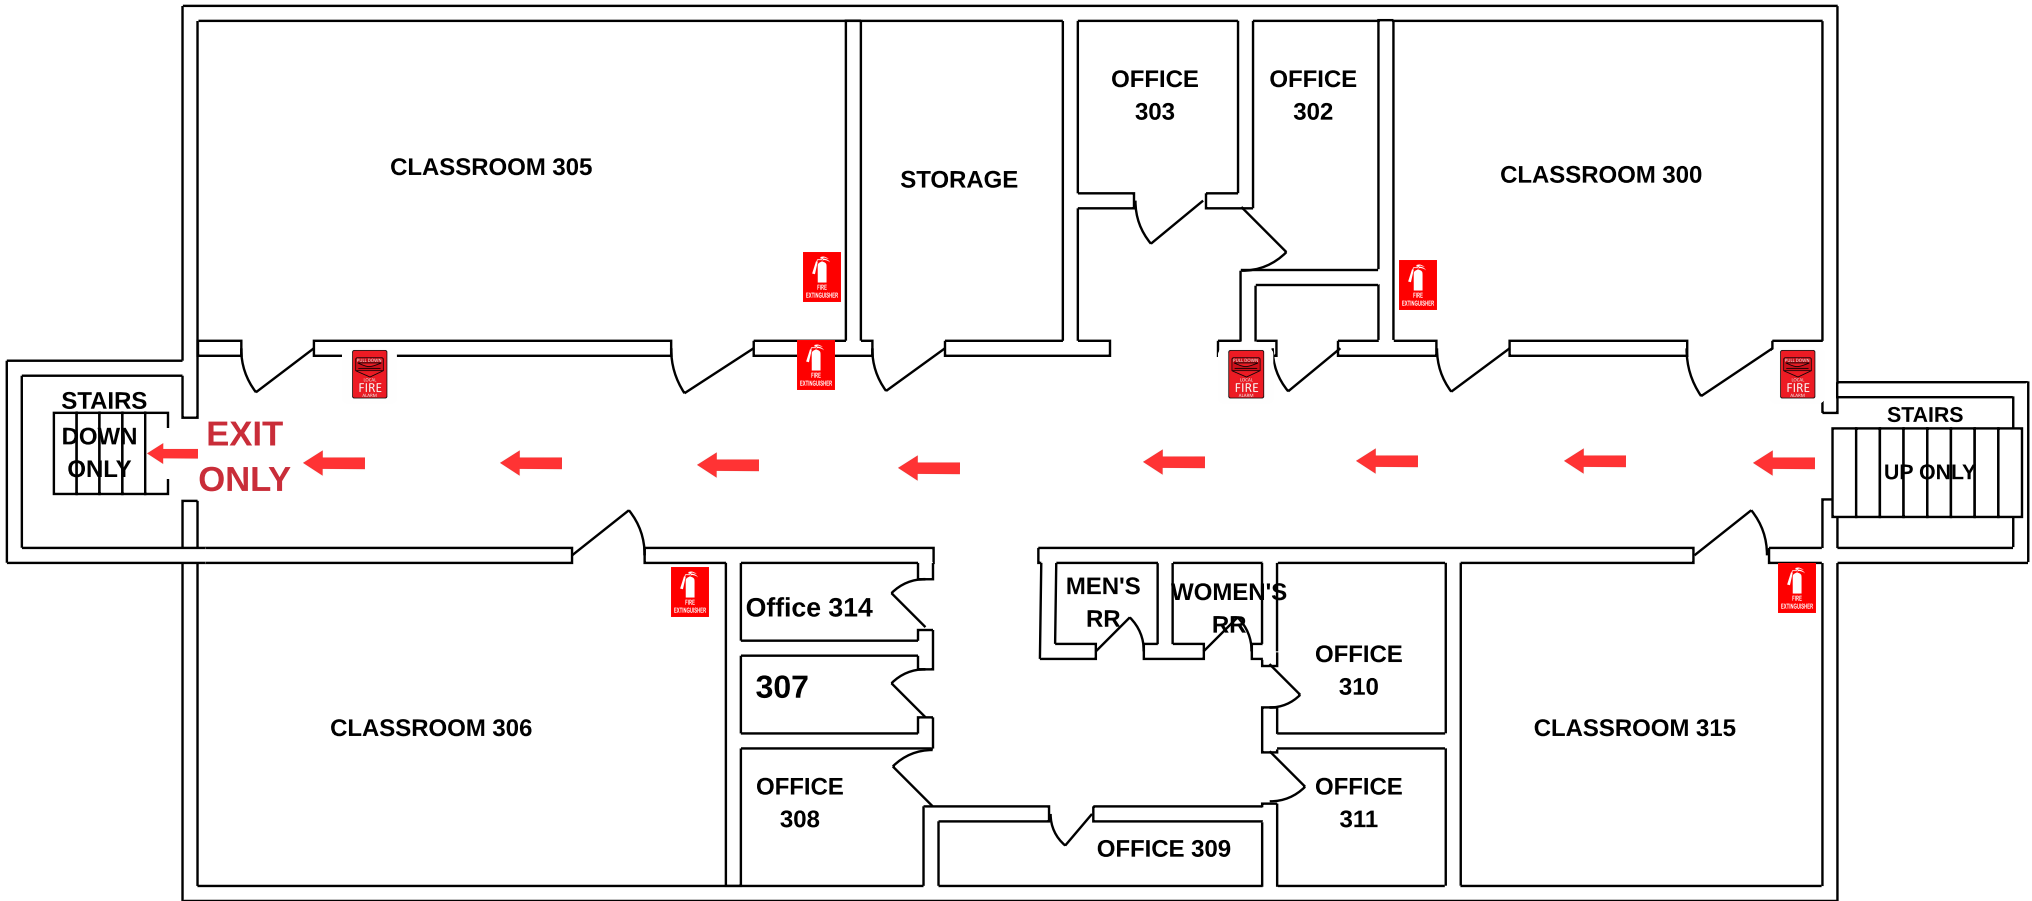

KEY

- Fire extinguisher 
- Alarm Pull 
- Evacuation route 
- Location 
- Handicap accessible 

GOODHUE FIRST FLOOR ENTRY

KEY

- Fire extinguisher 
- Alarm pull 
- Evacuation route 
- Handicap accessible 
- Location 

Goodhue Second Floor

KEY

- Fire extinguisher 
- Alarm pull 
- Evacuation route 
- Location 

Goodin First Floor

KEY

- Fire extinguisher 
- Alarm pull 
- Evacuation route 
- Handicap 

Goodin Lower Level

KEY	
Fire extinguisher	
Fire alarm pull	
Evacuation route	
Handicap accessible	