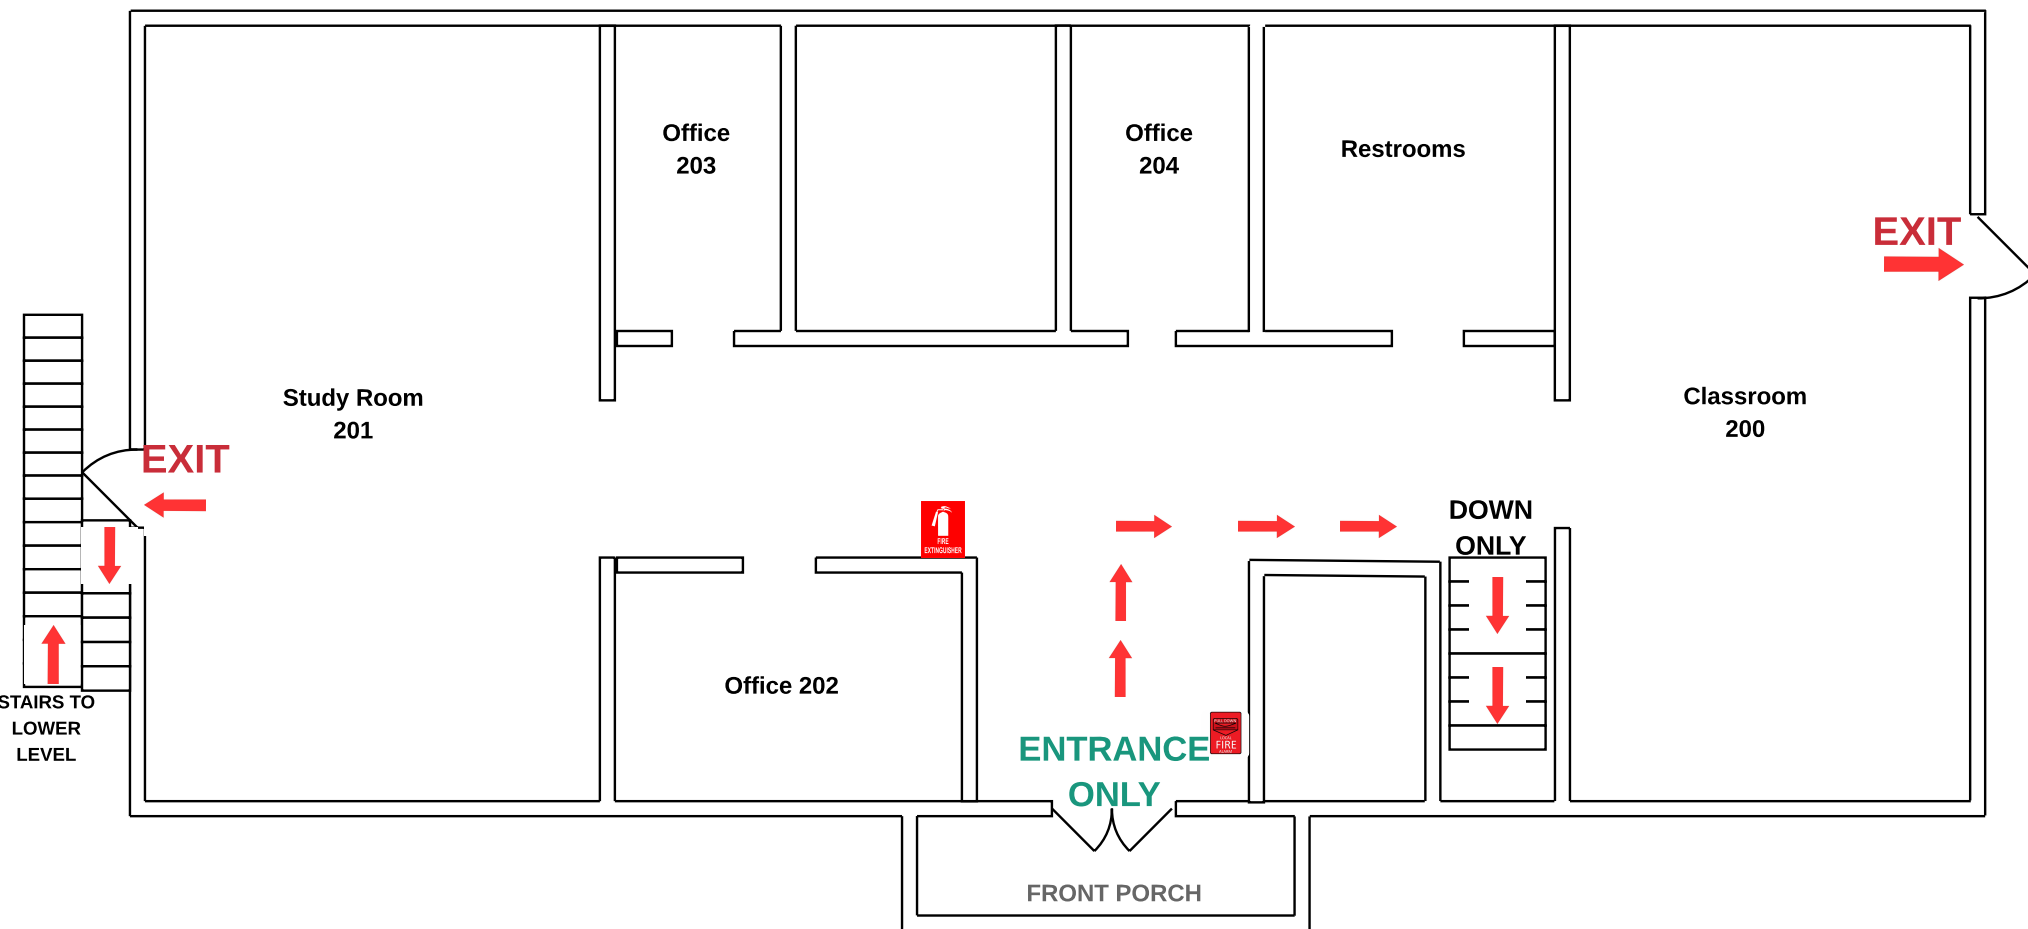

ASSEMBLY AREA

**CRANMER
DINING
CENTER**

KEY

- Alarm pull 
- Fire extinguisher 
- Location 
- Evacuation route 

Everett Basement Level

EXIT ONLY
↓

KEY

- Fire Extinguisher 
- Alarm Pull 
- Evacuation route 
- Location 

Everett

KEY

- Fire extinguisher 
- Alarm pull 
- Evacuation route 
- Location 

Fugitte Entry Level

KEY

- Fire extinguisher 
- Alarm pull 
- Evacuation Route 
- Handicap Accessible 
- Location 

Fugitte Upper Level