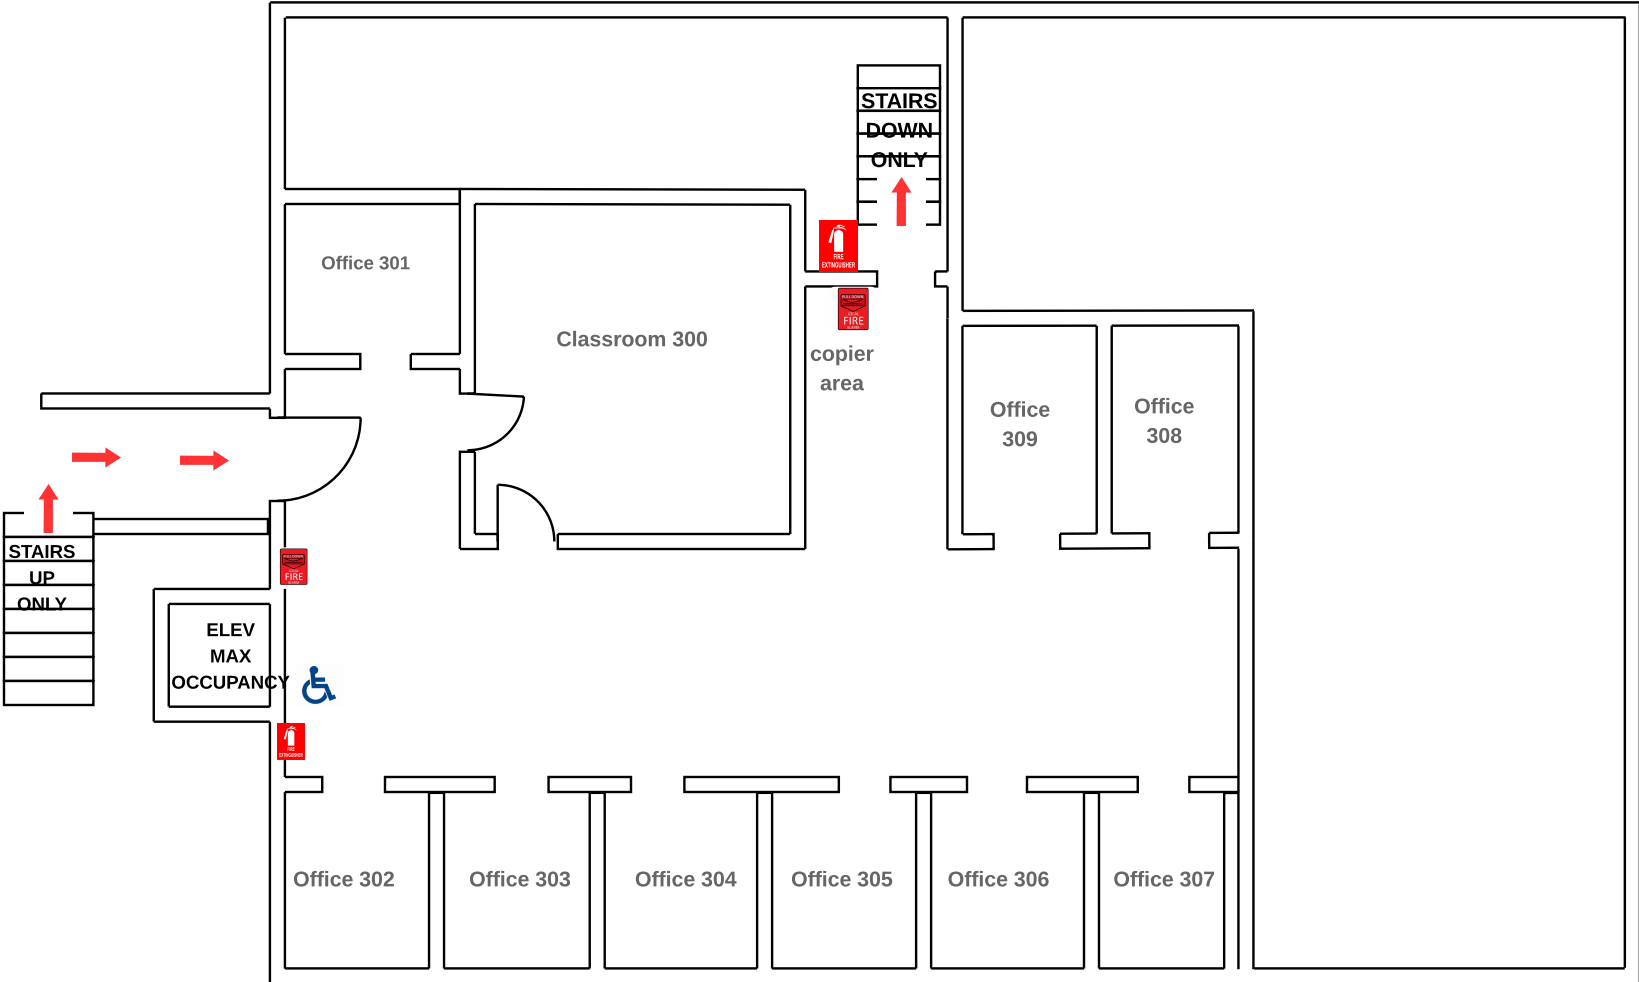

Slider Humanities -3rd Floor

KEY

- Fire extinguisher
- Alarm pull
- Evacuation route
- Handicap accessible