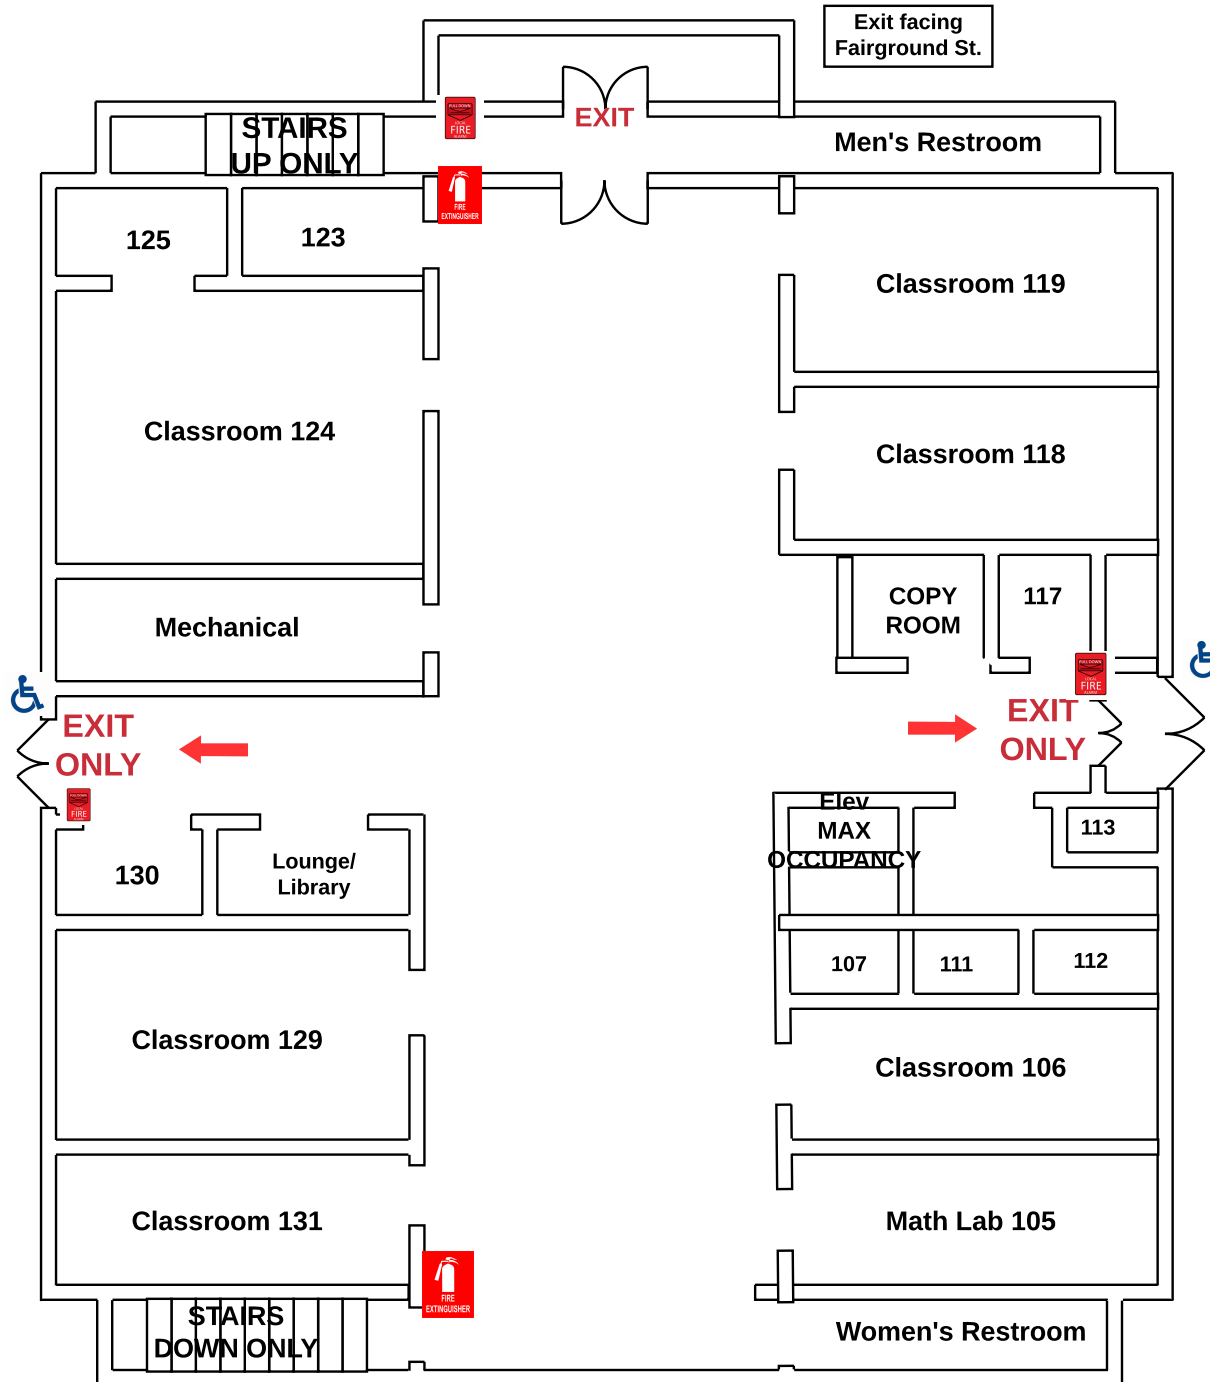

Fugitte Science Building

KEY	
Fire extinguisher	
Alarm pull	
Evacuation route	
Handicap Accessible