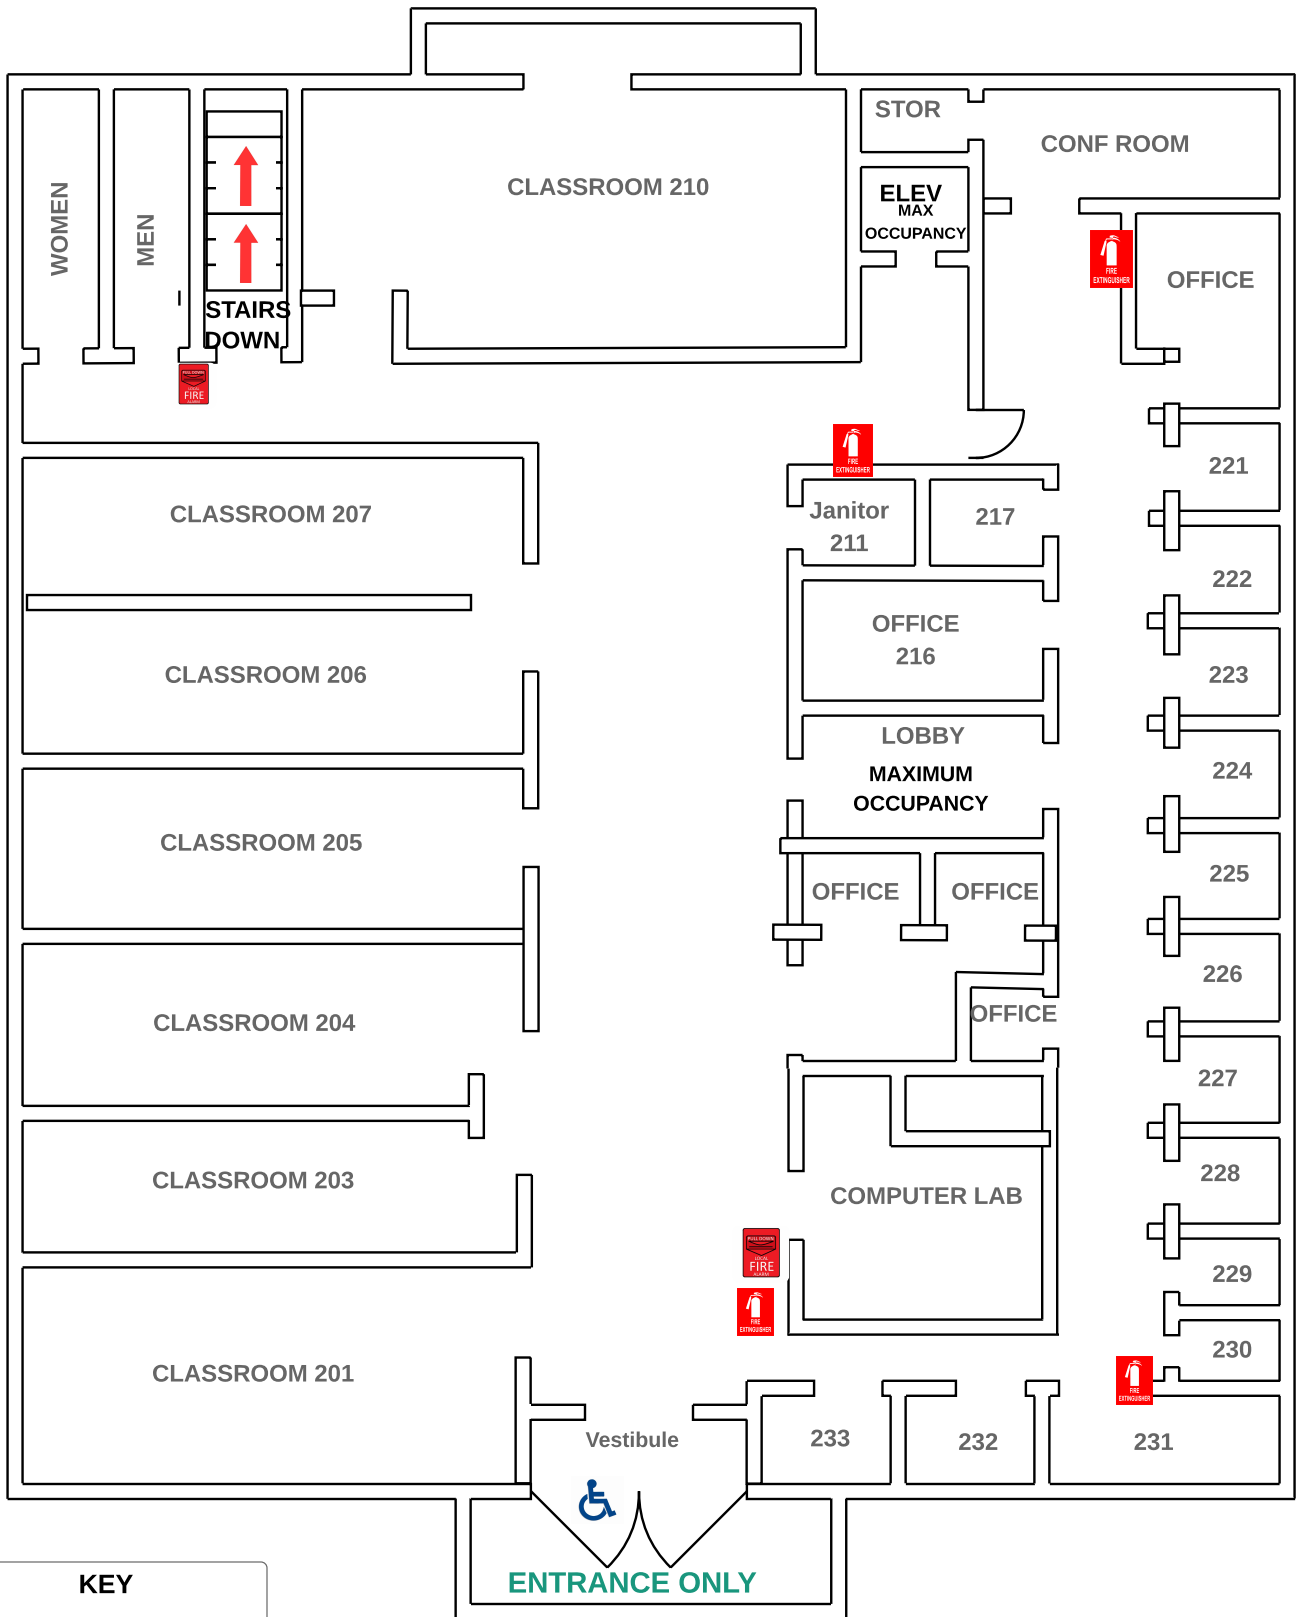

Goodin First Floor

KEY

- Fire extinguisher
- Alarm pull
- Evacuation route
- Handicap