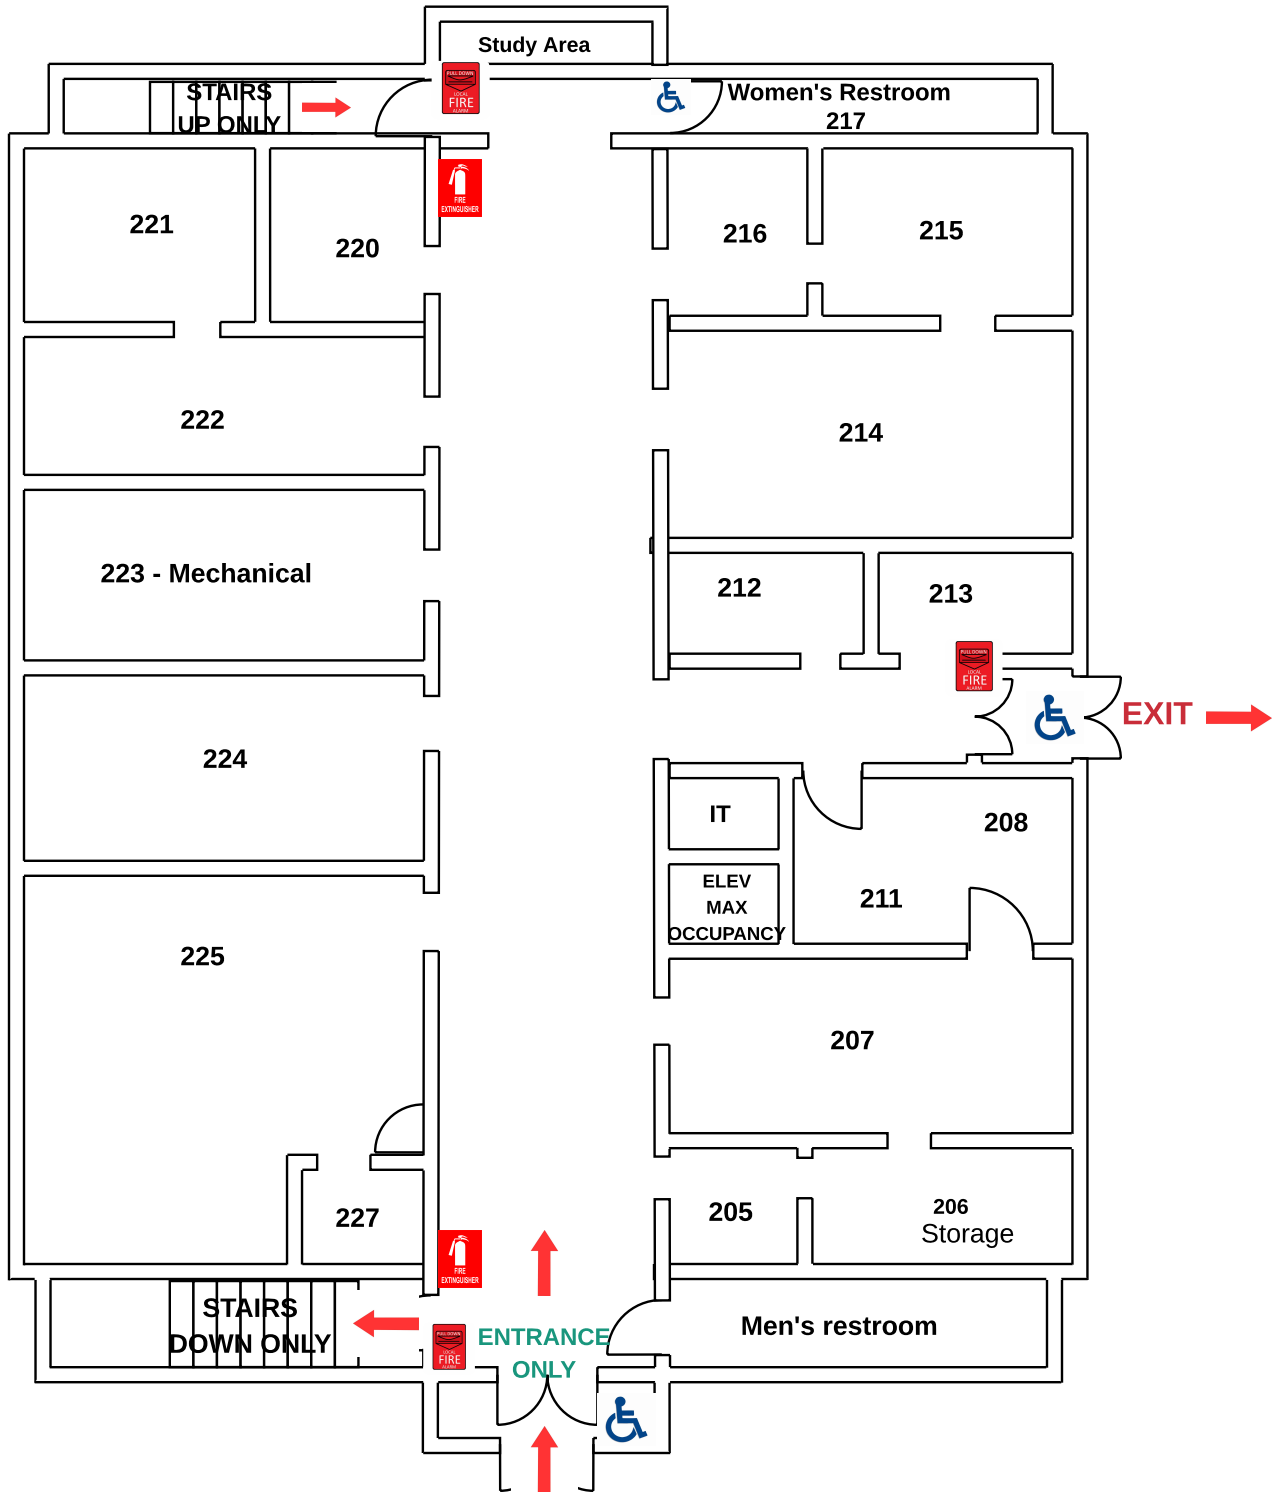

ASSEMBLY AREA

**CRANMER
DINING
CENTER**

KEY

- Alarm pull 
- Fire extinguisher 
- Location 
- Evacuation route 

Everett Basement Level

EXIT ONLY
↓

KEY

- Fire Extinguisher 
- Alarm Pull 
- Evacuation route 
- Location 

Everett

KEY

- Fire extinguisher 
- Alarm pull 
- Evacuation route 
- Location 

Fugitte Entry Level

KEY

- Fire extinguisher 
- Alarm pull 
- Evacuation Route 
- Handicap Accessible 
- Location 

Fugitte Upper Level