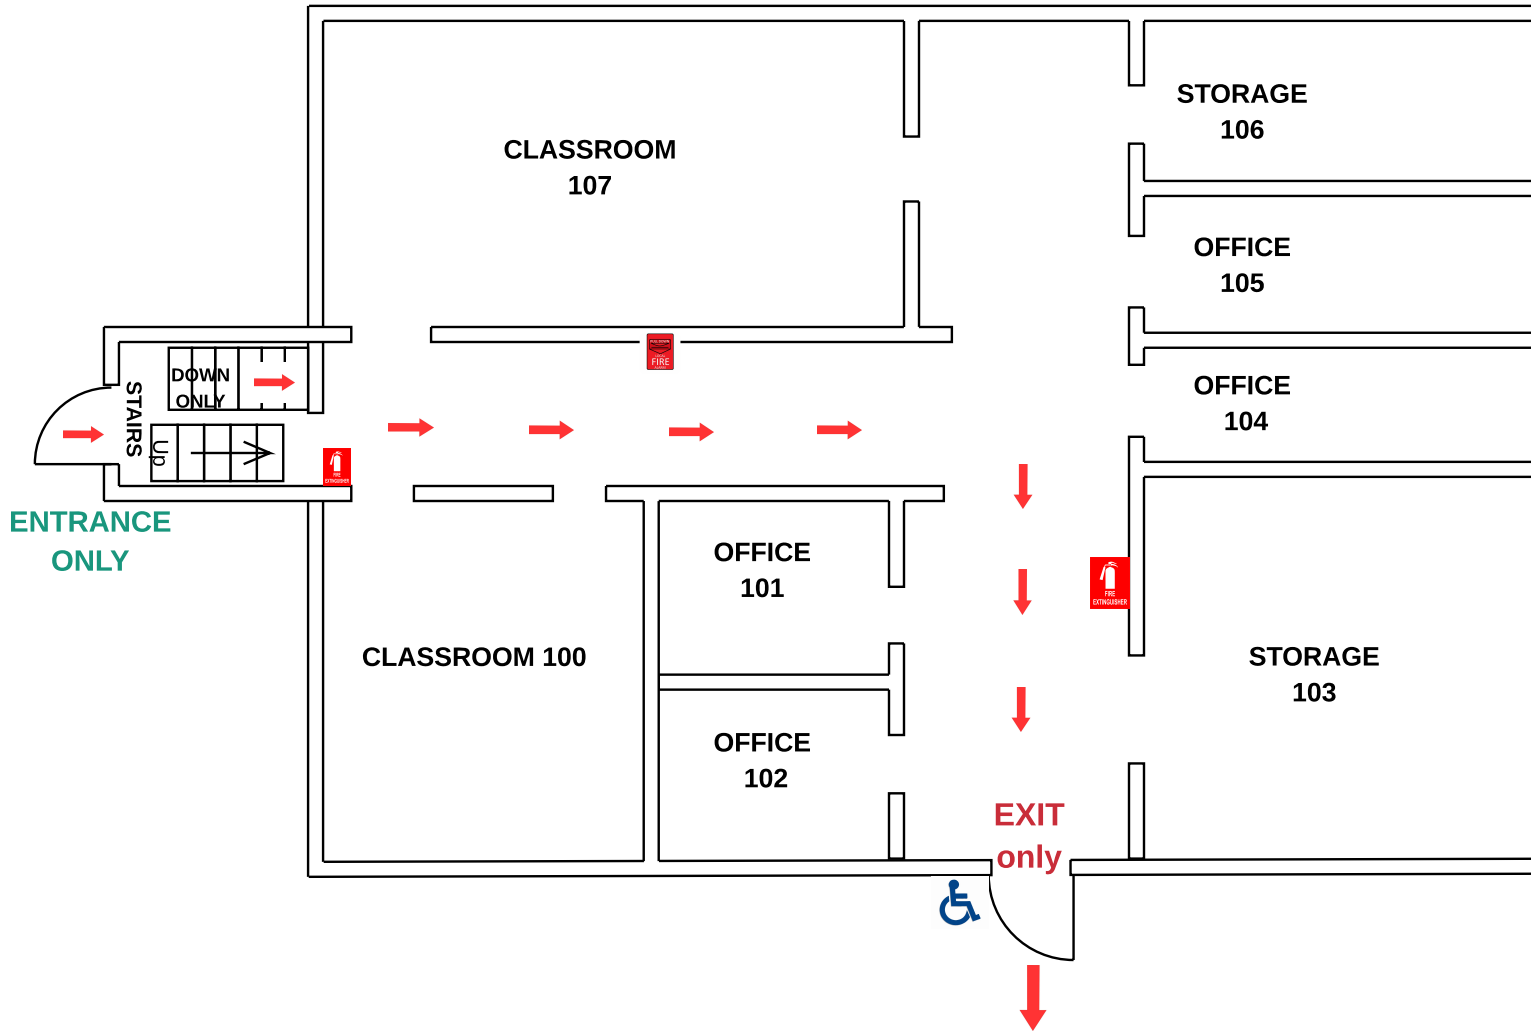

KEY

- Fire extinguisher 
- Alarm pull 
- Evacuation route 
- Handicap Accessible 
- Location 

Fugitte Science Building

KEY	
Fire extinguisher	
Alarm pull	
Evacuation route	
Handicap Accessible	

Goodhue Basement