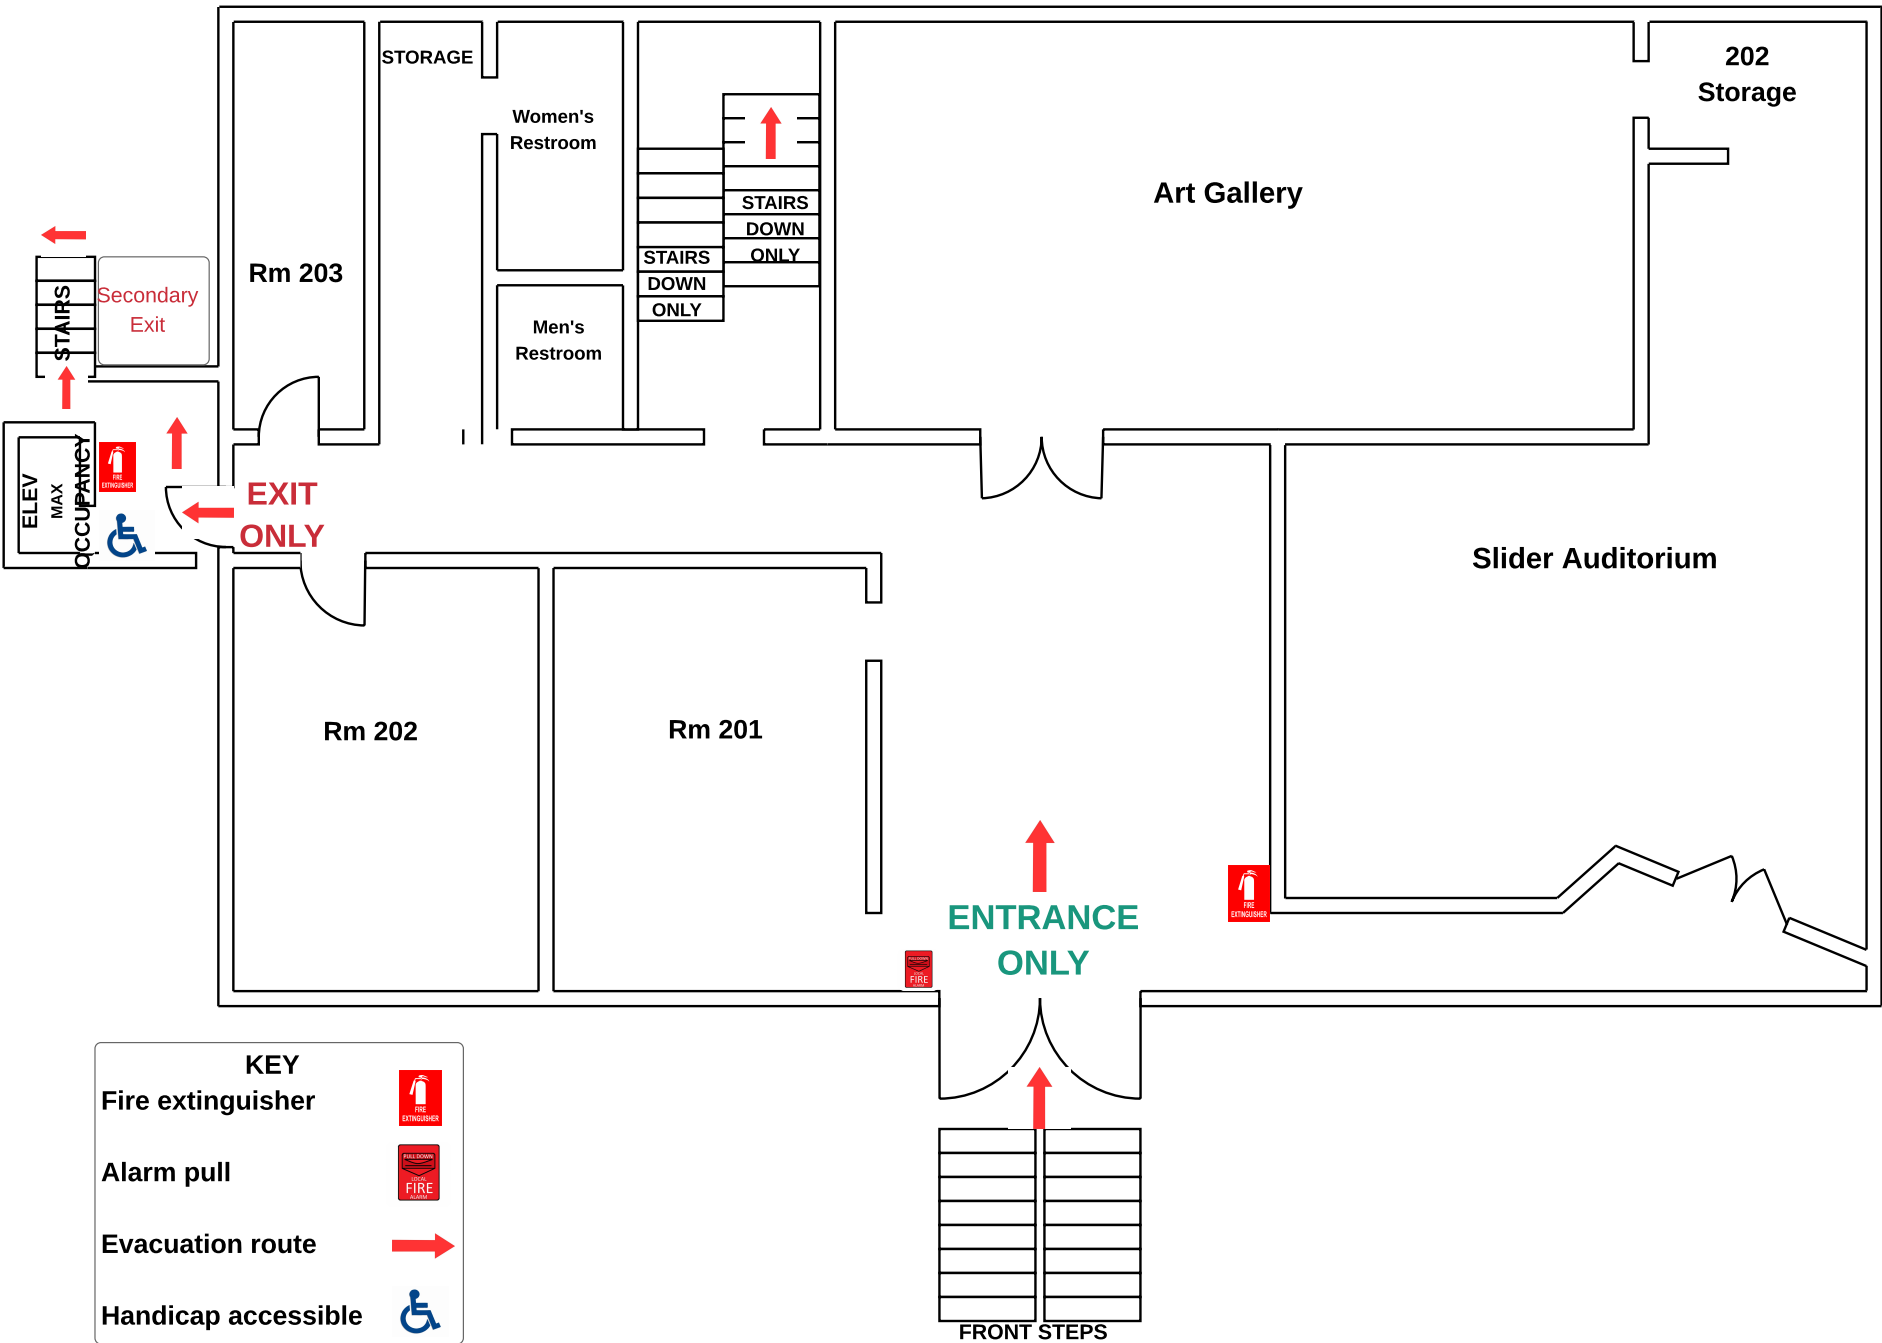

**Slider Humanities Building - Main Level
FIRST FLOOR ENTRY**