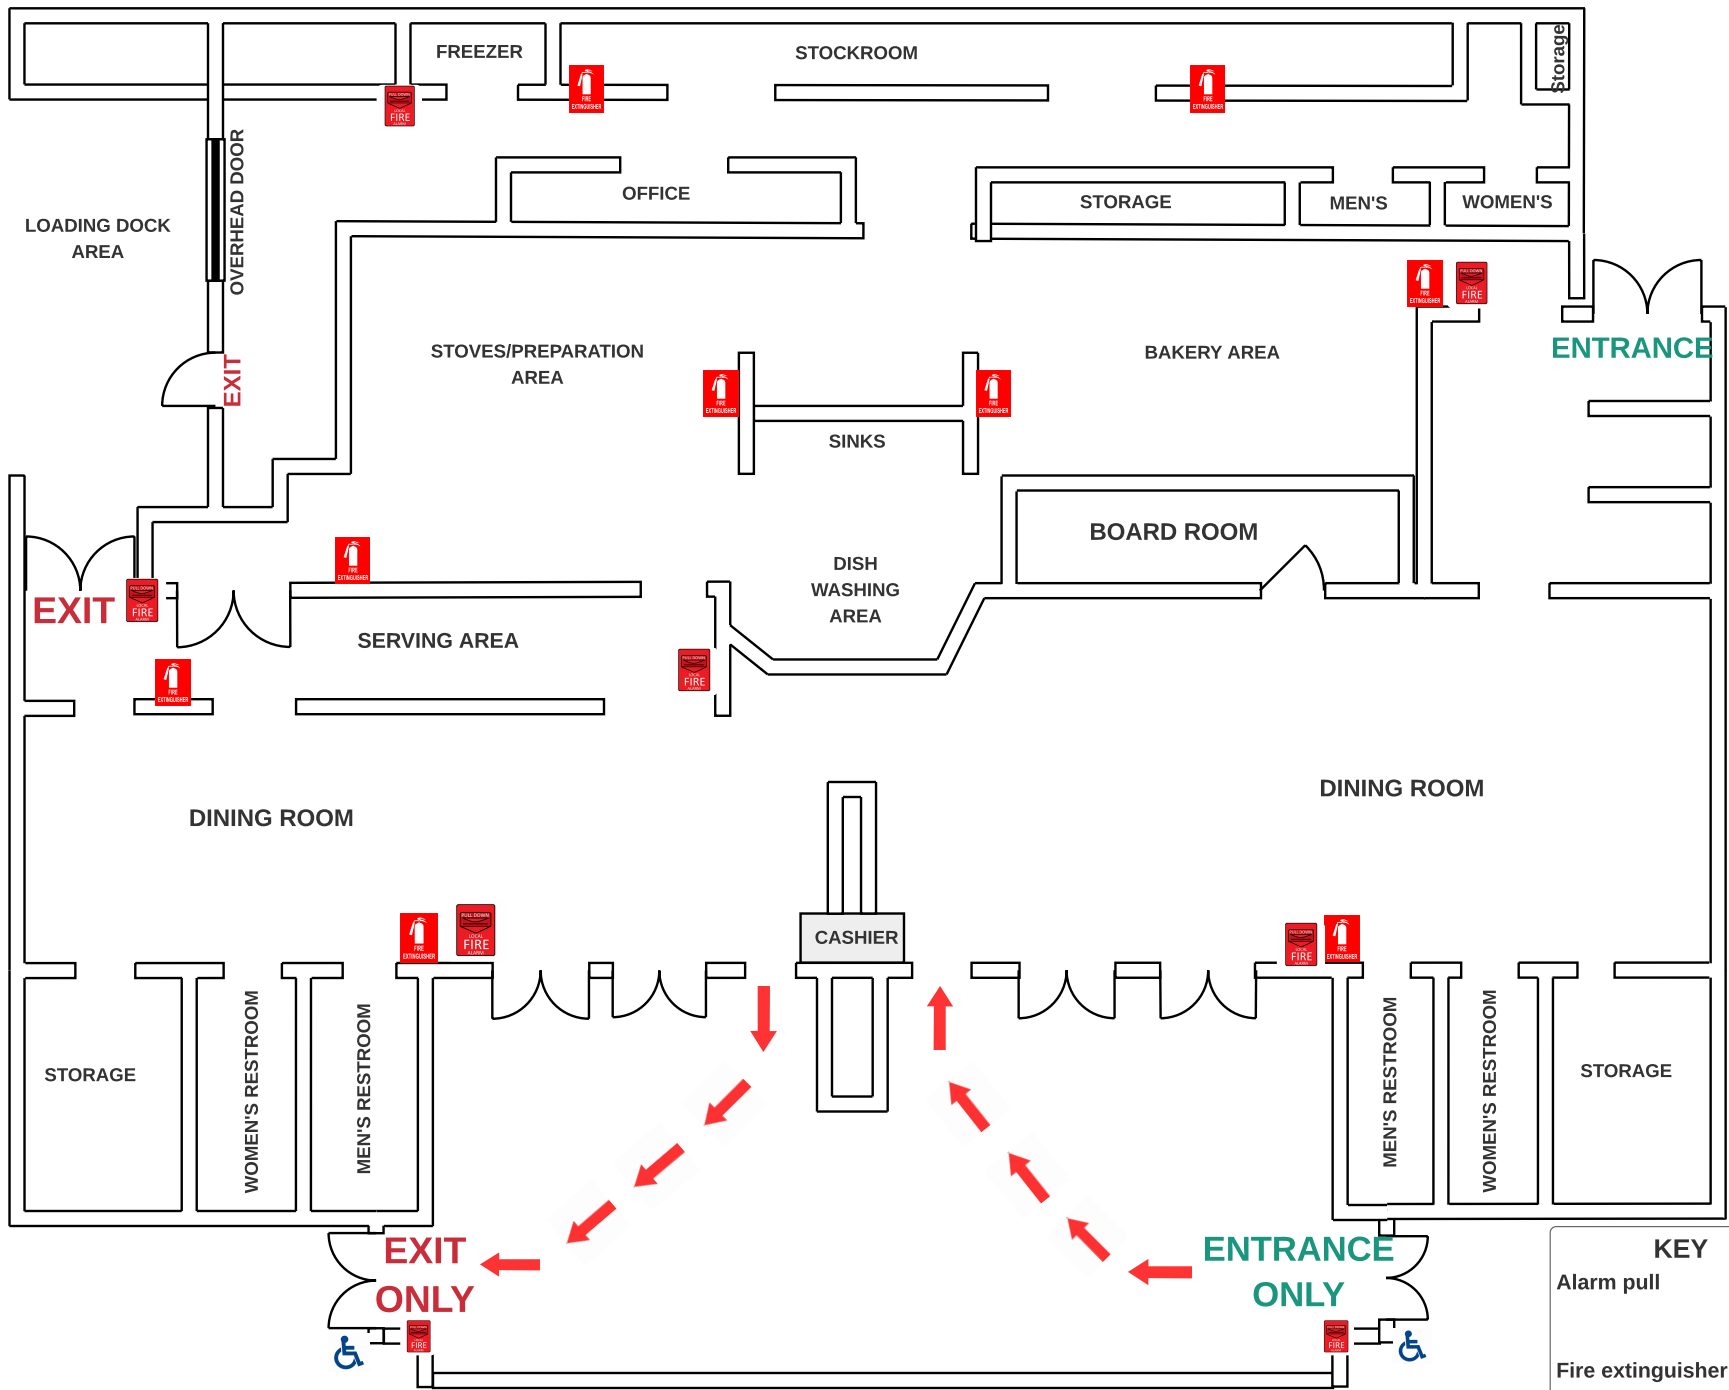

**LR MCDONALD
ADMINISTRATION BUILDING
BASEMENT**

KEY

Fire extinguisher	
Alarm pull	
Evacuation route	
Location	

**LR MCDONALD
ADMINISTRATION BUILDING
BASEMENT**

KEY

Fire extinguisher	
Alarm pull	
Evacuation route	
Location	

LR McDonald Administration Bldg First Floor

KEY

- Fire extinguisher 
- Alarm pulls 
- Location 
- Evacuation route 
- Handicap Accessible 

LWC Band Building

ENTRANCE ONLY

KEY	
Fire extinguisher	
Handicap accessible	
Evacuation Route	
Location	

ASSEMBLY AREA

**CRANMER
DINING
CENTER**

KEY

- Alarm pull 
- Fire extinguisher 
- Location 
- Evacuation route 

Everett Basement Level

EXIT ONLY
↓

KEY

- Fire Extinguisher 
- Alarm Pull 
- Evacuation route 
- Location 

Everett

KEY

- Fire extinguisher 
- Alarm pull 
- Evacuation route 
- Location 

Fugitte Entry Level

KEY

- Fire extinguisher 
- Alarm pull 
- Evacuation Route 
- Handicap Accessible 
- Location 

Fugitte Upper Level