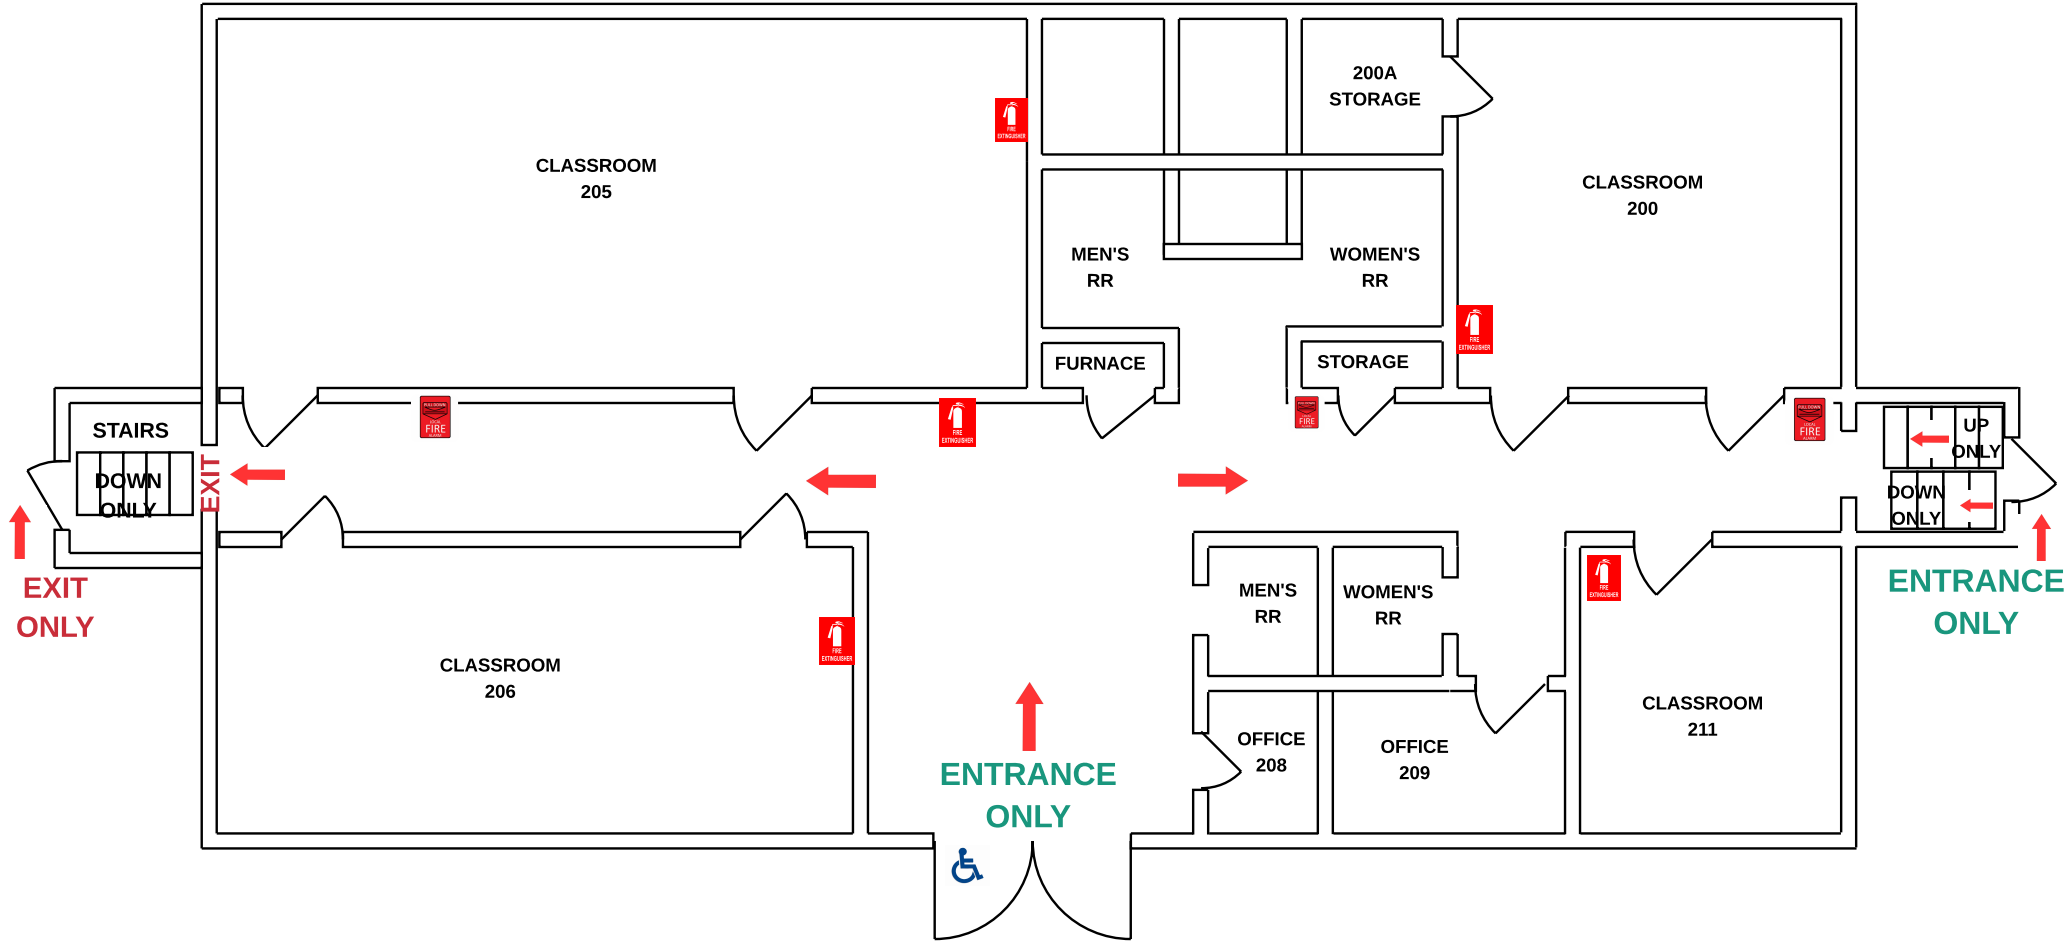

GOODHUE FIRST FLOOR ENTRY

KEY

- Fire extinguisher
- Alarm pull
- Evacuation route
- Handicap accessible
- Location