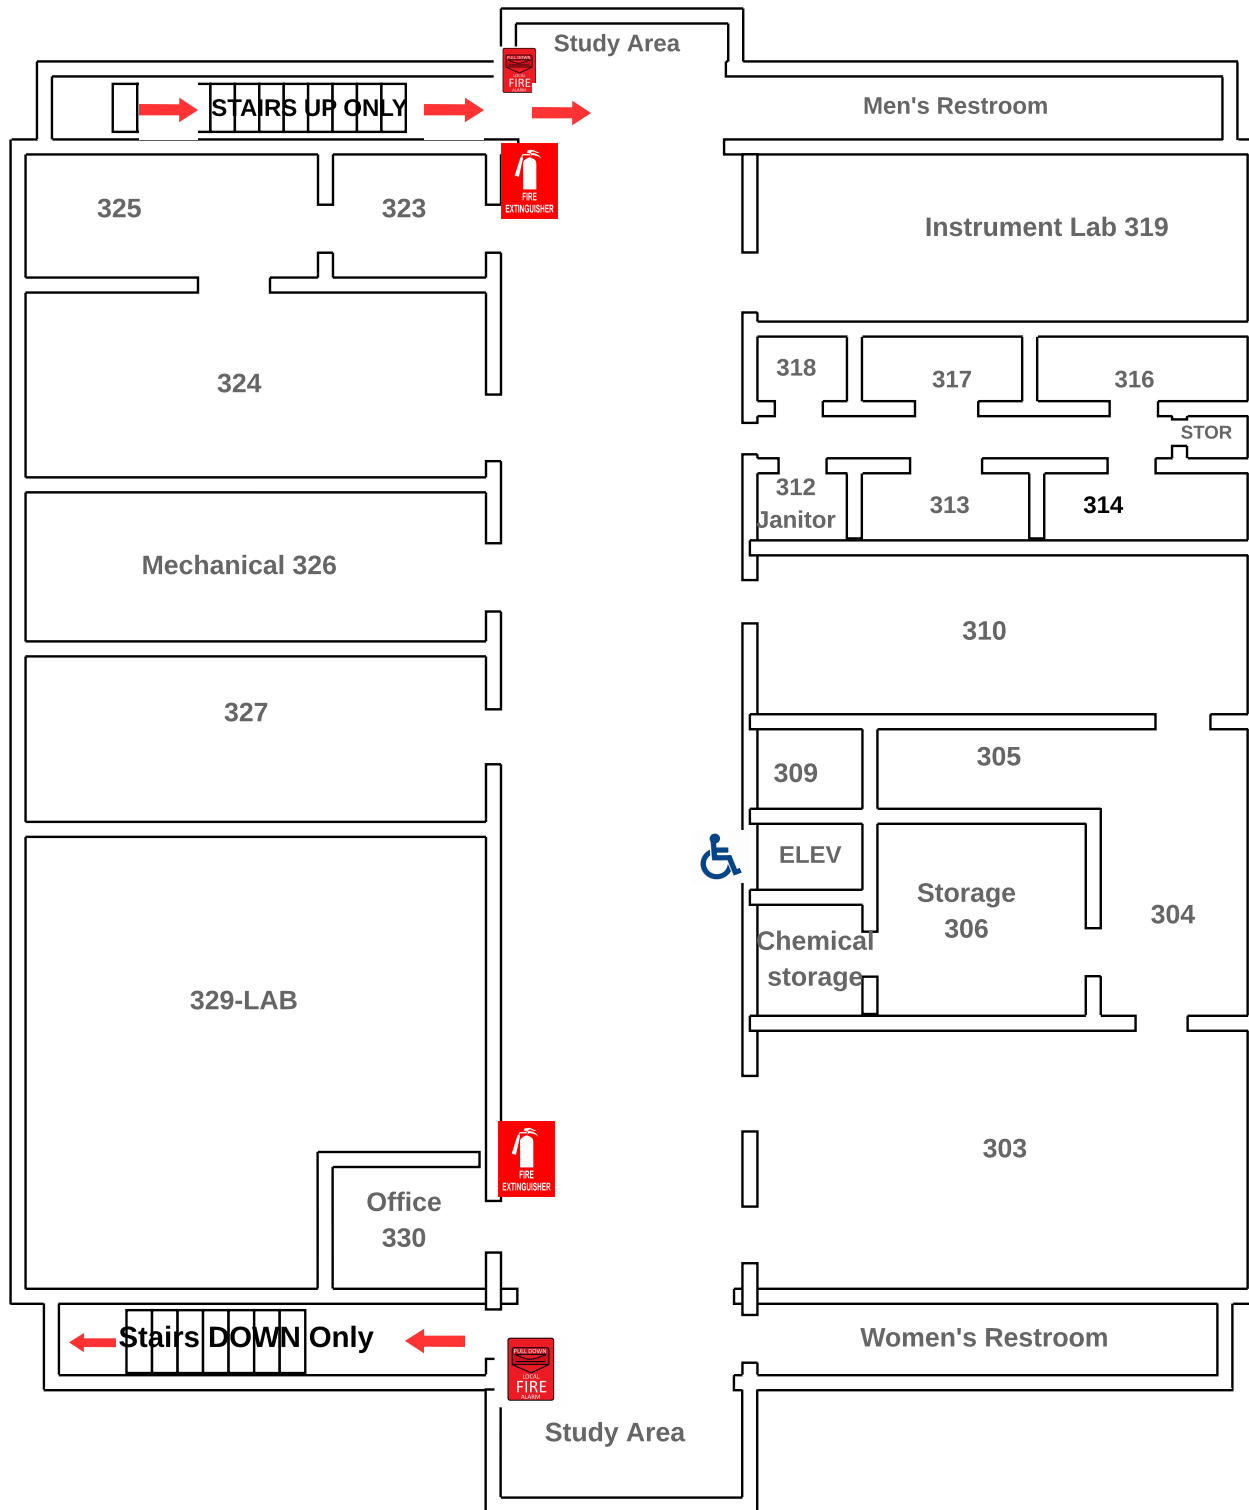

Fugitte Upper Level

KEY

- Fire extinguisher
- Alarm pull
- Evacuation route
- Handicap Accessible
- Location