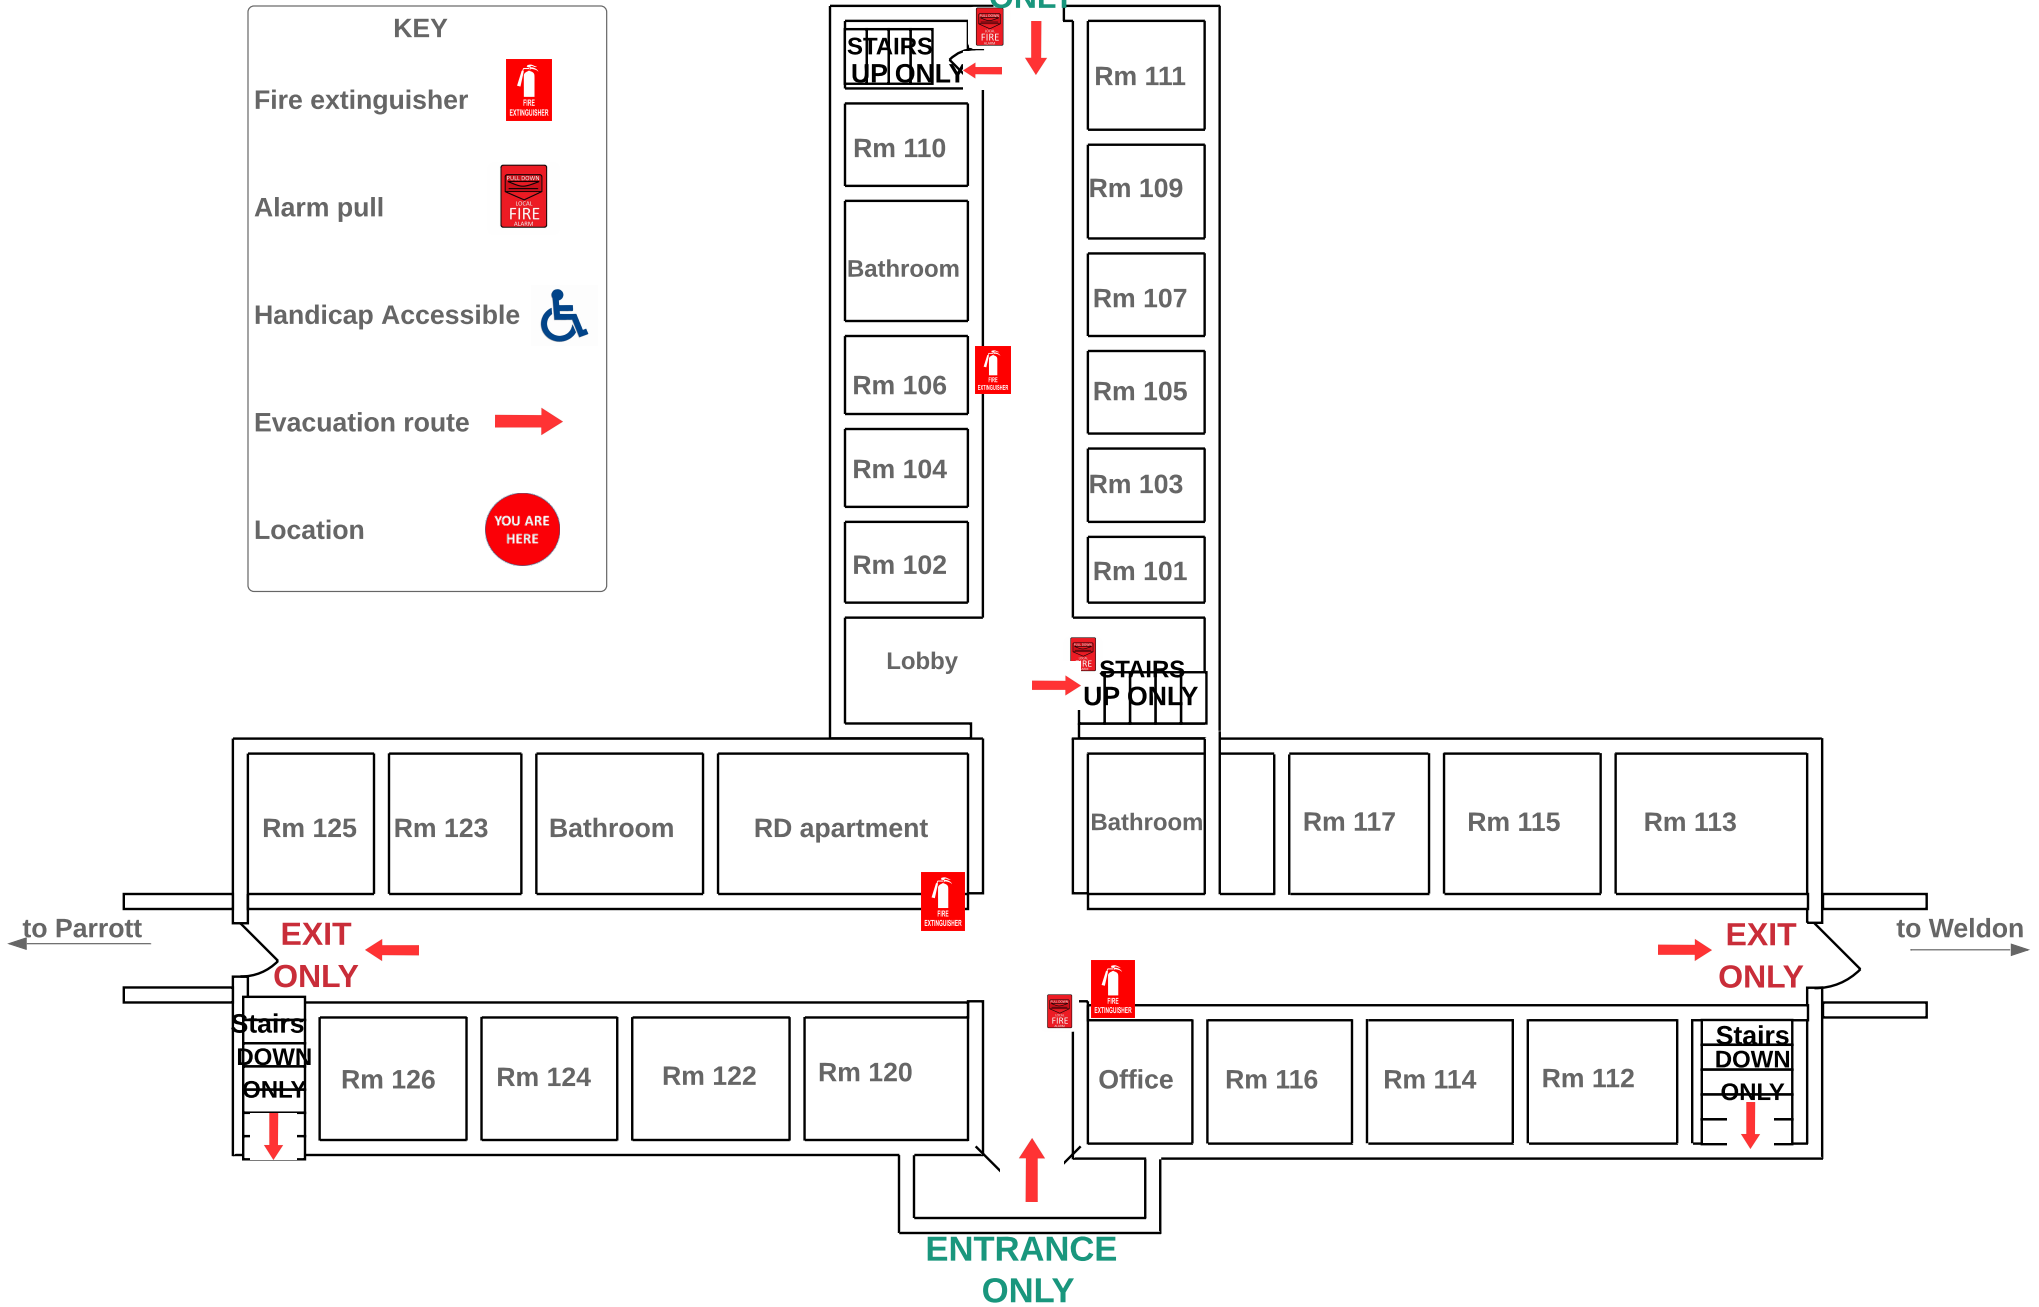

Student Union Building

Summer/Hodge

KEY

Fire extinguisher 

Evacuation route 

PARKING

Horton Hall

ENTRANCE ONLY

KEY

- Fire extinguisher 
- Alarm pull 
- Handicap Accessible 
- Evacuation route 
- Location 

Horton Hall Second Level

KEY

- Fire extinguisher 
- Alarm pull 
- Evacuation route 
- Location 

KEEFE HALL

KEY

- Fire extinguisher 
- Fire alarm pull 
- Evacuation route 
- Handicap accessible 
- Location 