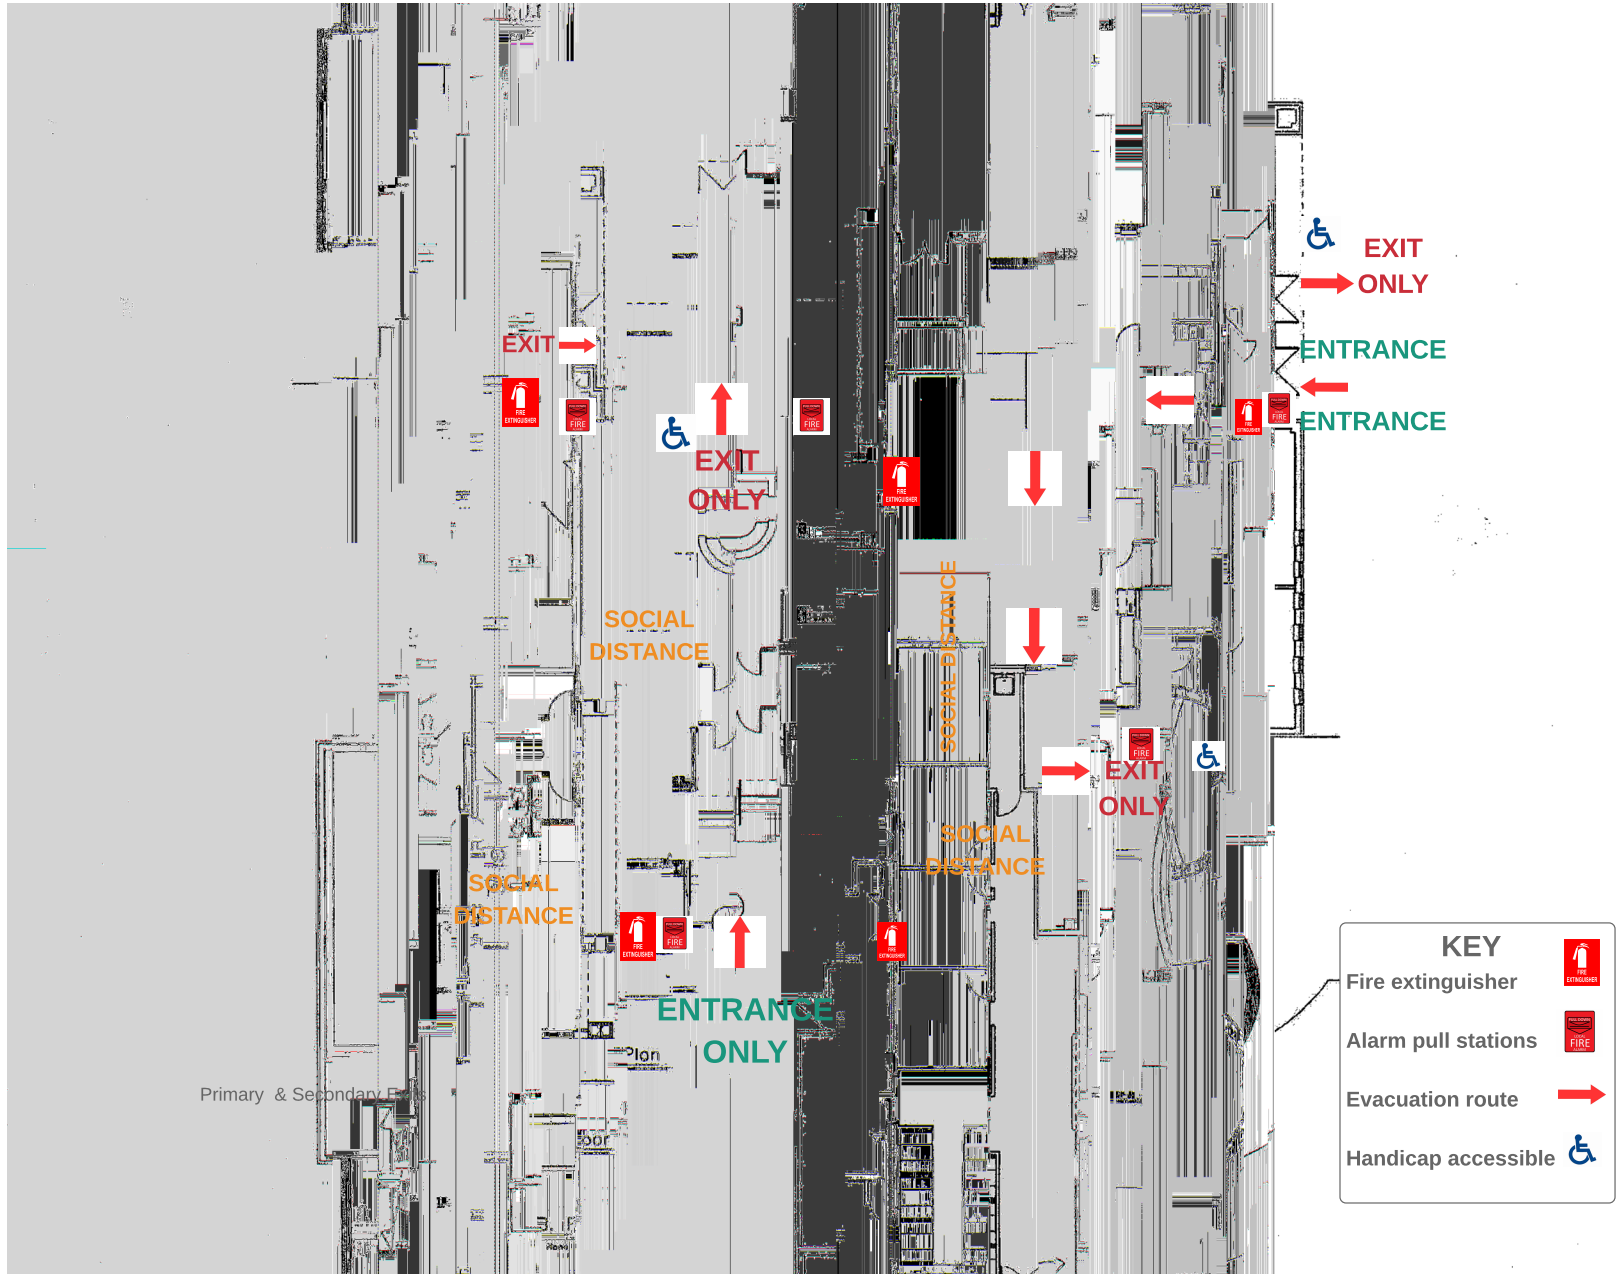

KEY	
Fire extinguisher	
Alarm pull	
Evacuation route	
Handicap accessible	

Slider - Lower Level

KEY	
Fire extinguisher	
Alarm pull	
Evacuation route	

Slider Humanities -3rd Floor

KEY

- Fire extinguisher 
- Alarm pull 
- Evacuation route 
- Handicap accessible 

Student Union Building

Summer/Hodge

KEY

Fire extinguisher 

Evacuation route 

PARKING

Horton Hall

ENTRANCE ONLY