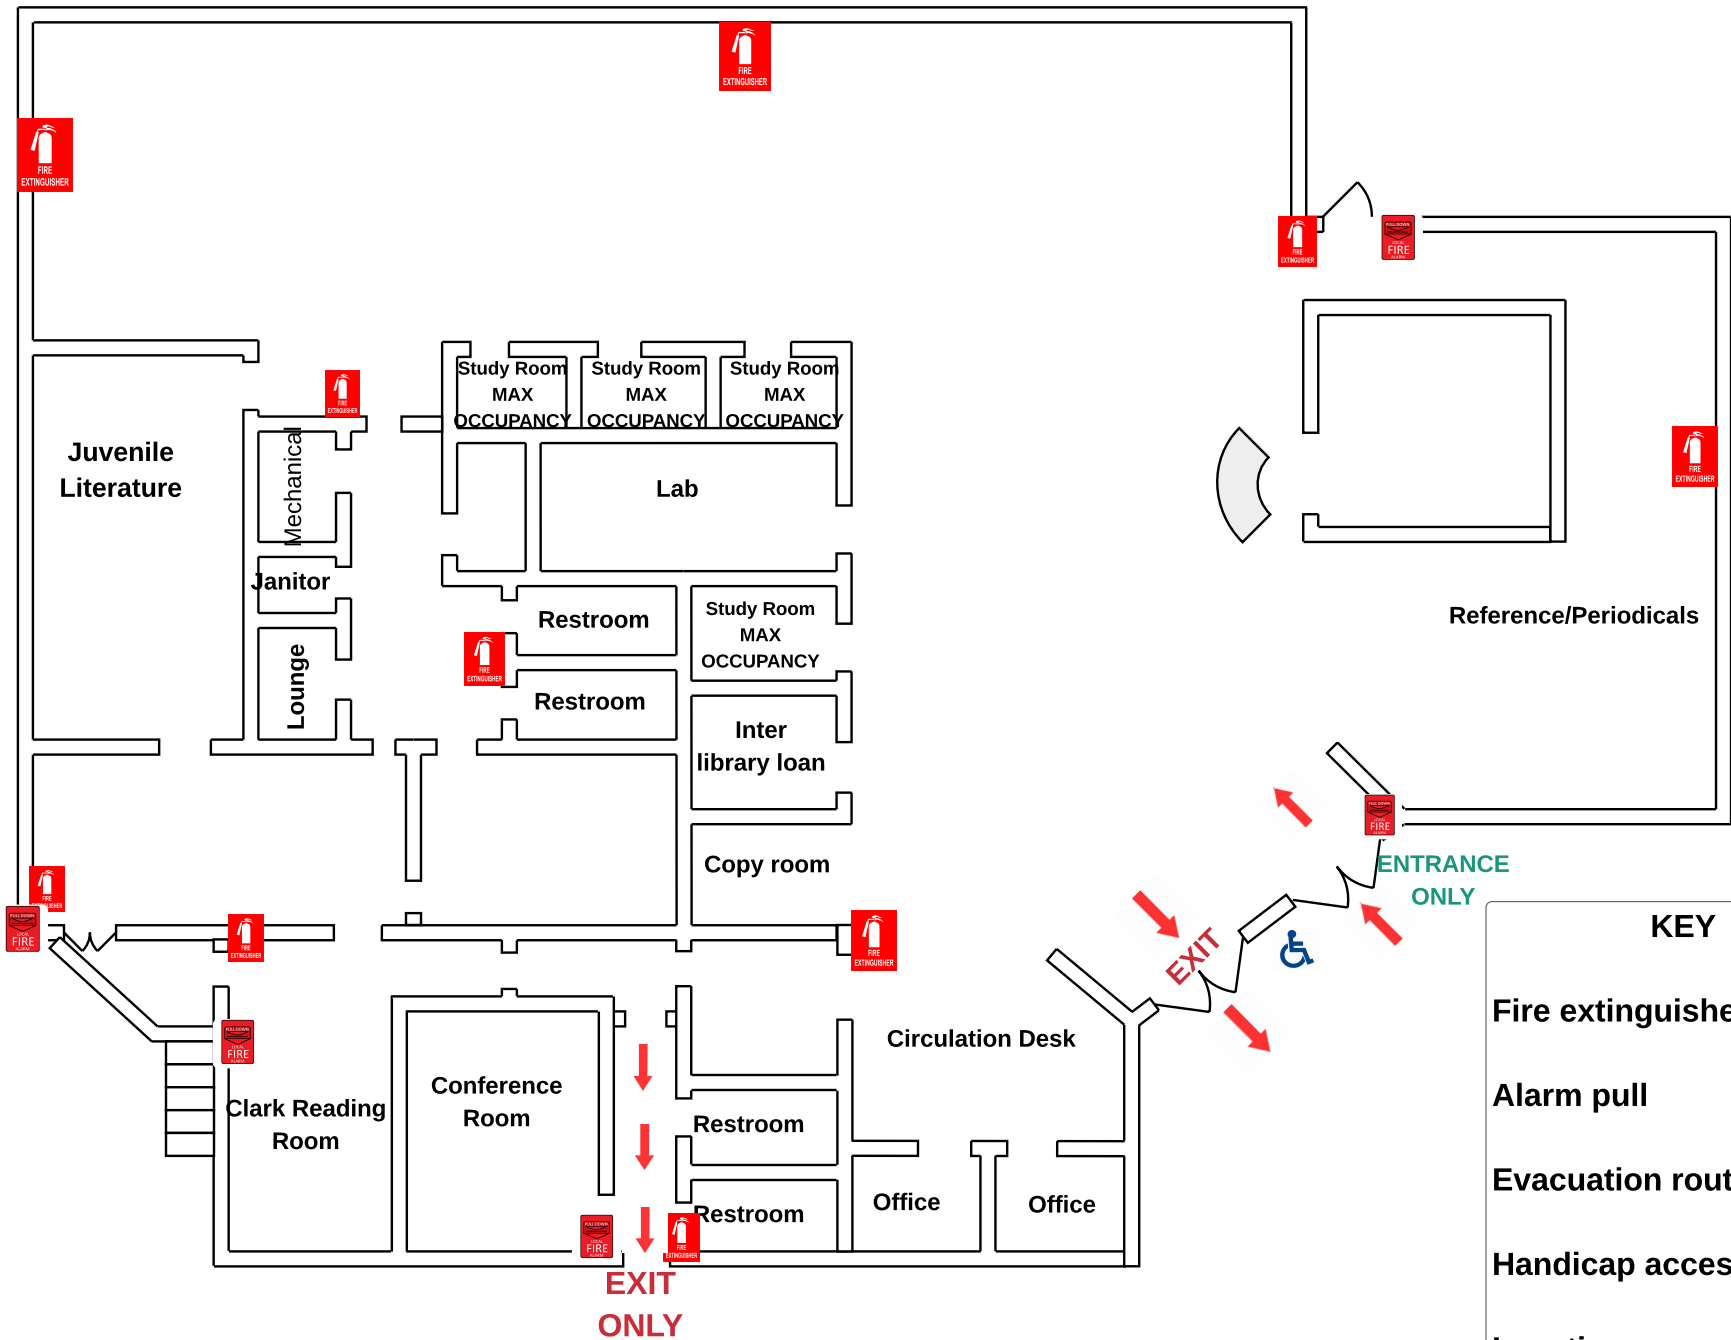

Goodhue Second Floor

KEY

- Fire extinguisher 
- Alarm pull 
- Evacuation route 
- Location 

Goodin First Floor

KEY

- Fire extinguisher 
- Alarm pull 
- Evacuation route 
- Handicap 

Goodin Lower Level

KEY	
Fire extinguisher	
Fire alarm pull	
Evacuation route	
Handicap accessible	

JL Turner Bottom Level

JL Turner Building First Floor

KEY

- Fire extinguisher 
- Alarm pull 
- Evacuation route 
- Location 

EXIT ONLY

ENTRANCE ONLY

Library

KEY

- Fire extinguisher 
- Alarm pull 
- Evacuation route 
- Handicap accessible 
- Location 

**Slider Humanities Building - Main Level
FIRST FLOOR ENTRY**

Slider Humanities Building Ground Level

Parking Lot on
Soccer Stadium side