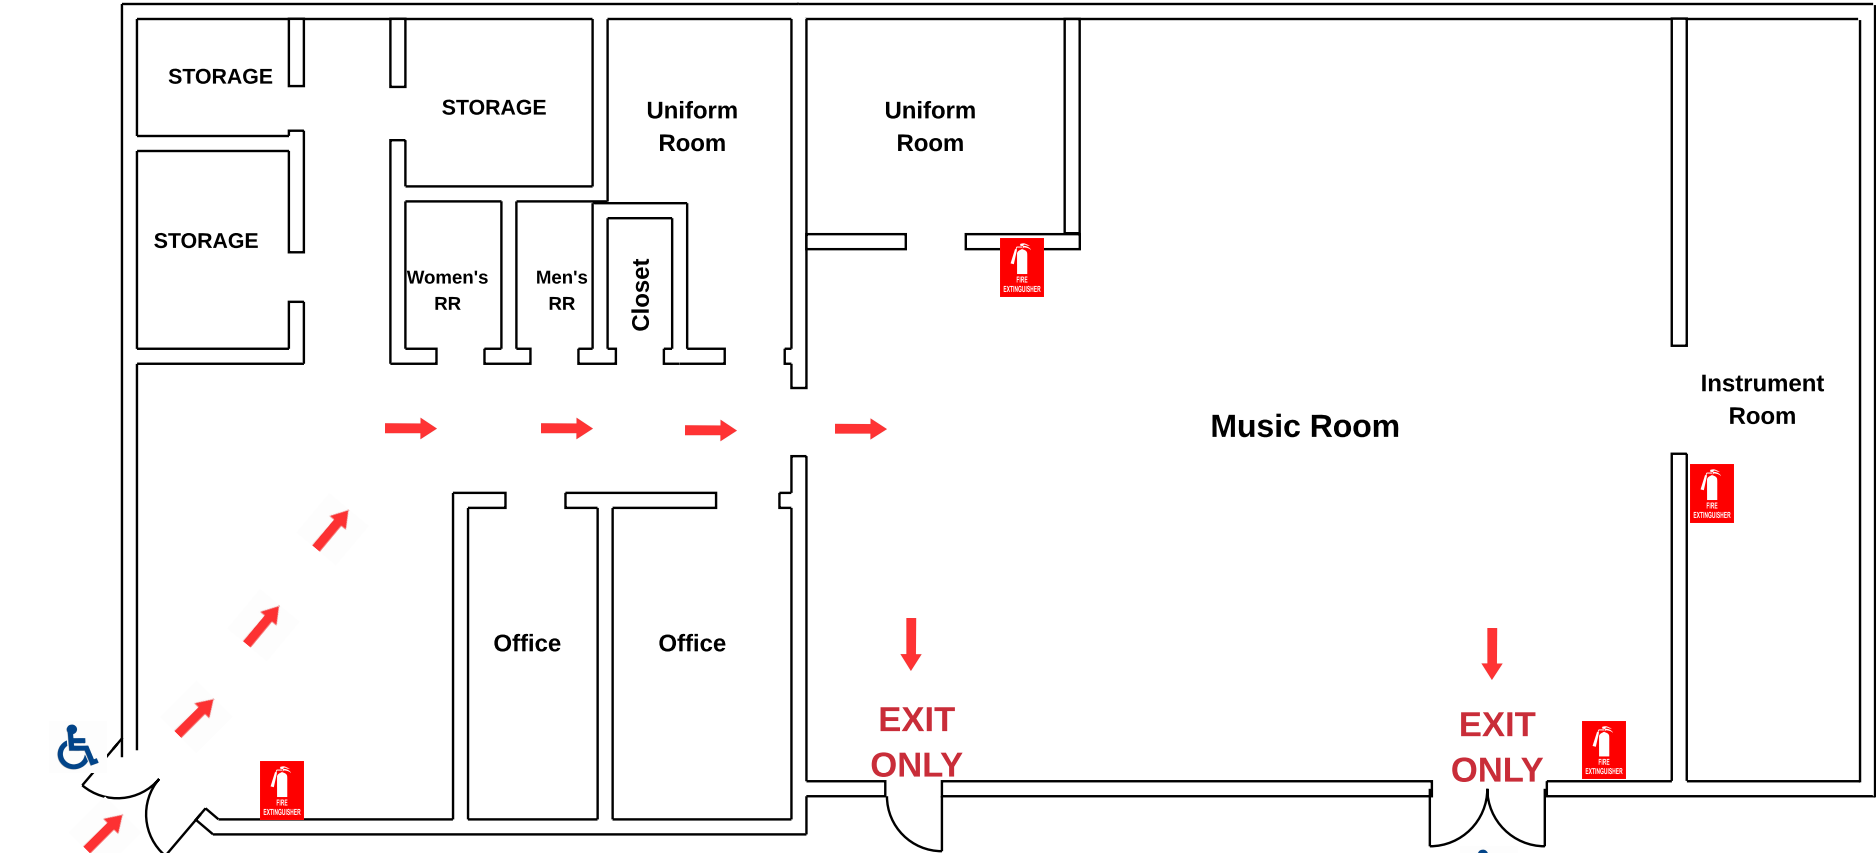

**LR MCDONALD
ADMINISTRATION BUILDING
BASEMENT**

KEY

Fire extinguisher	
Alarm pull	
Evacuation route	
Location	

**LR MCDONALD
ADMINISTRATION BUILDING
BASEMENT**

KEY

Fire extinguisher	
Alarm pull	
Evacuation route	
Location	

LR McDonald Administration Bldg First Floor

KEY

- Fire extinguisher 
- Alarm pulls 
- Location 
- Evacuation route 
- Handicap Accessible 

LWC Band Building

ENTRANCE ONLY

KEY	
Fire extinguisher	
Handicap accessible	
Evacuation Route	
Location	

ASSEMBLY AREA

**CRANMER
DINING
CENTER**

KEY

- Alarm pull 
- Fire extinguisher 
- Location 
- Evacuation route 

Everett Basement Level

EXIT ONLY
↓

KEY

- Fire Extinguisher 
- Alarm Pull 
- Evacuation route 
- Location 