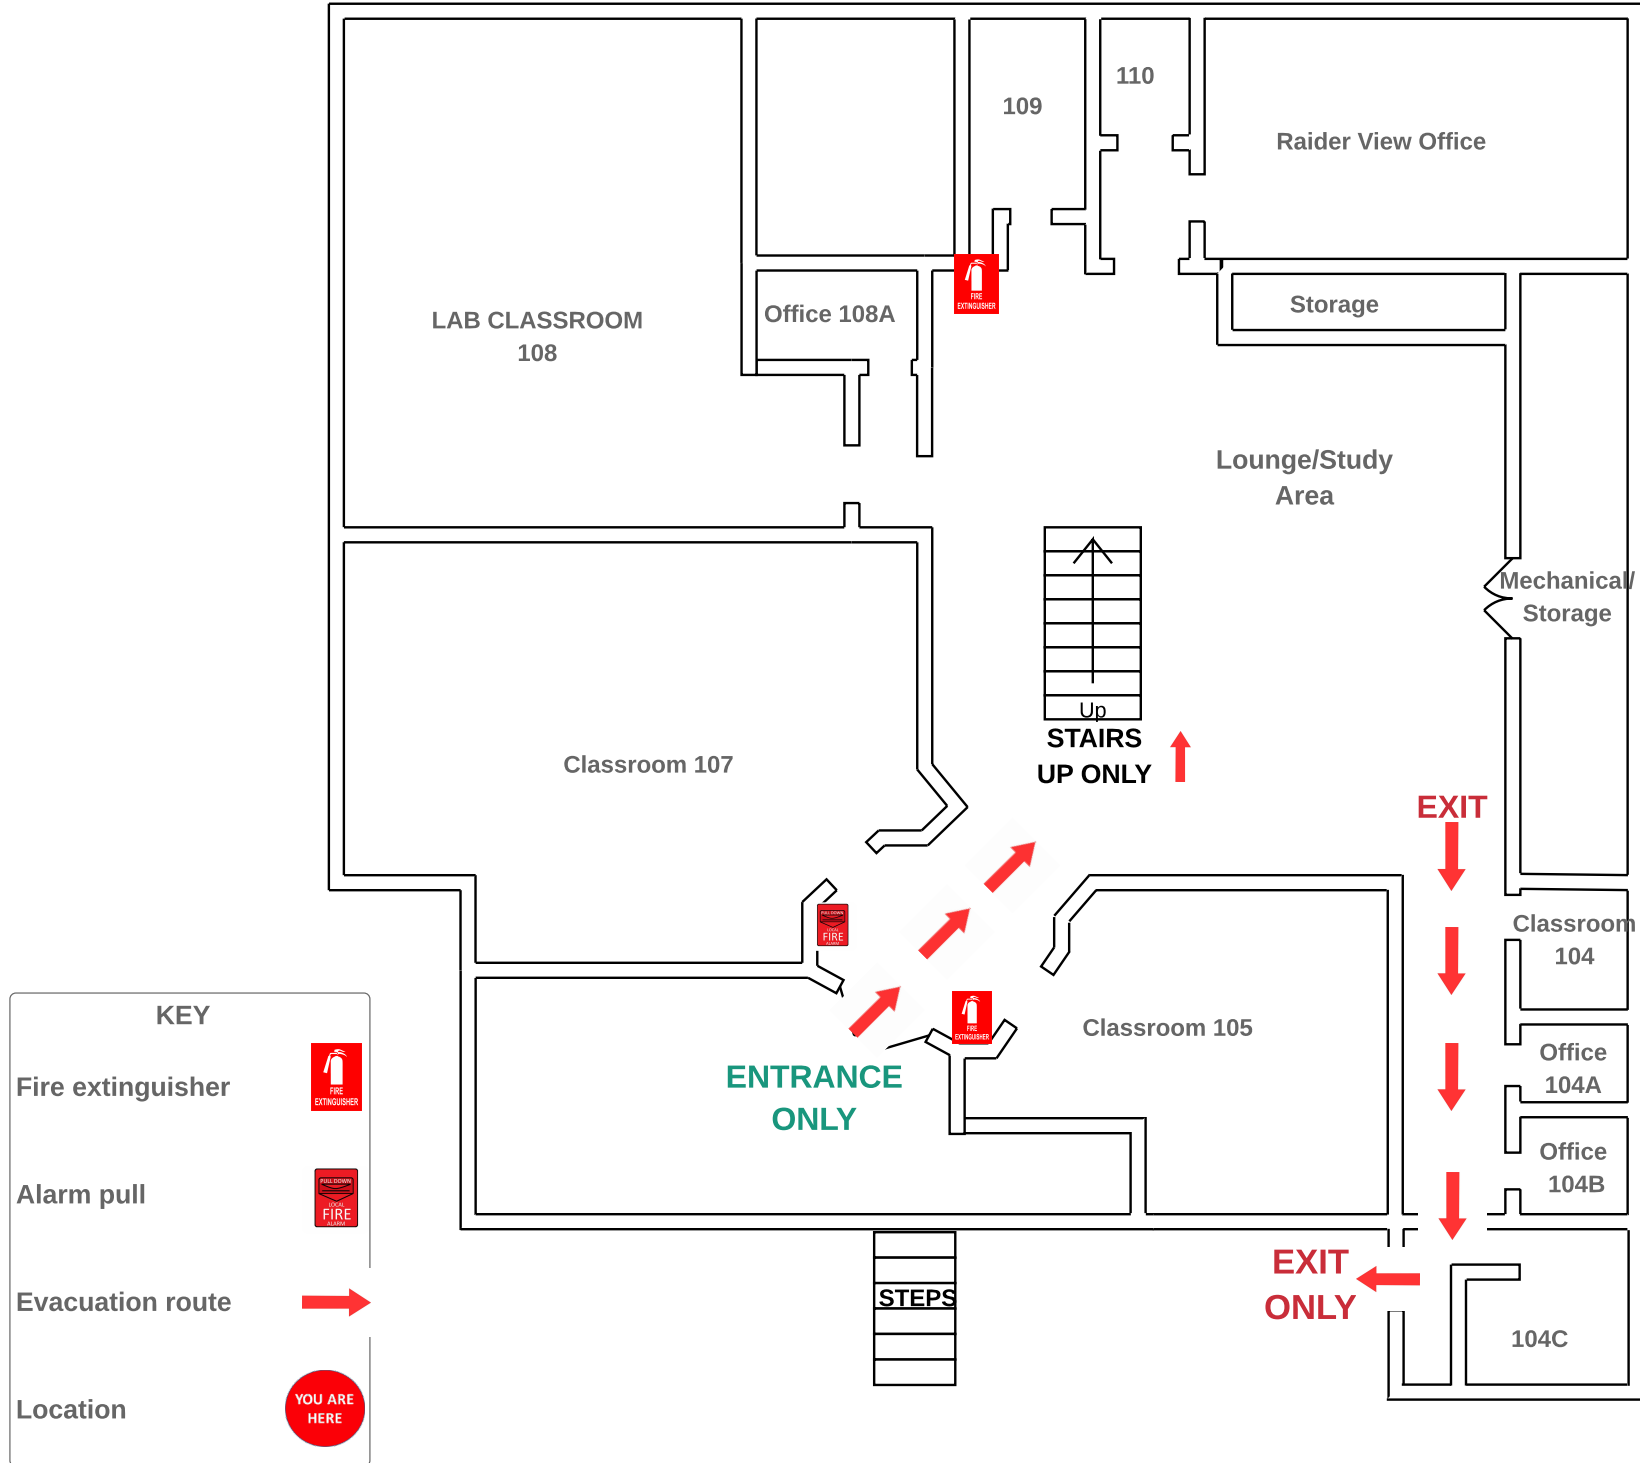

KEY

- Fire extinguisher 
- Alarm Pull 
- Evacuation route 
- Location 
- Handicap accessible 

GOODHUE FIRST FLOOR ENTRY

KEY

- Fire extinguisher 
- Alarm pull 
- Evacuation route 
- Handicap accessible 
- Location 

Goodhue Second Floor

KEY

- Fire extinguisher 
- Alarm pull 
- Evacuation route 
- Location 

Goodin First Floor

KEY

- Fire extinguisher 
- Alarm pull 
- Evacuation route 
- Handicap 

Goodin Lower Level

KEY	
Fire extinguisher	
Fire alarm pull	
Evacuation route	
Handicap accessible	

JL Turner Bottom Level

JL Turner Building First Floor

KEY

- Fire extinguisher 
- Alarm pull 
- Evacuation route 
- Location 

EXIT ONLY

ENTRANCE ONLY

Library

KEY