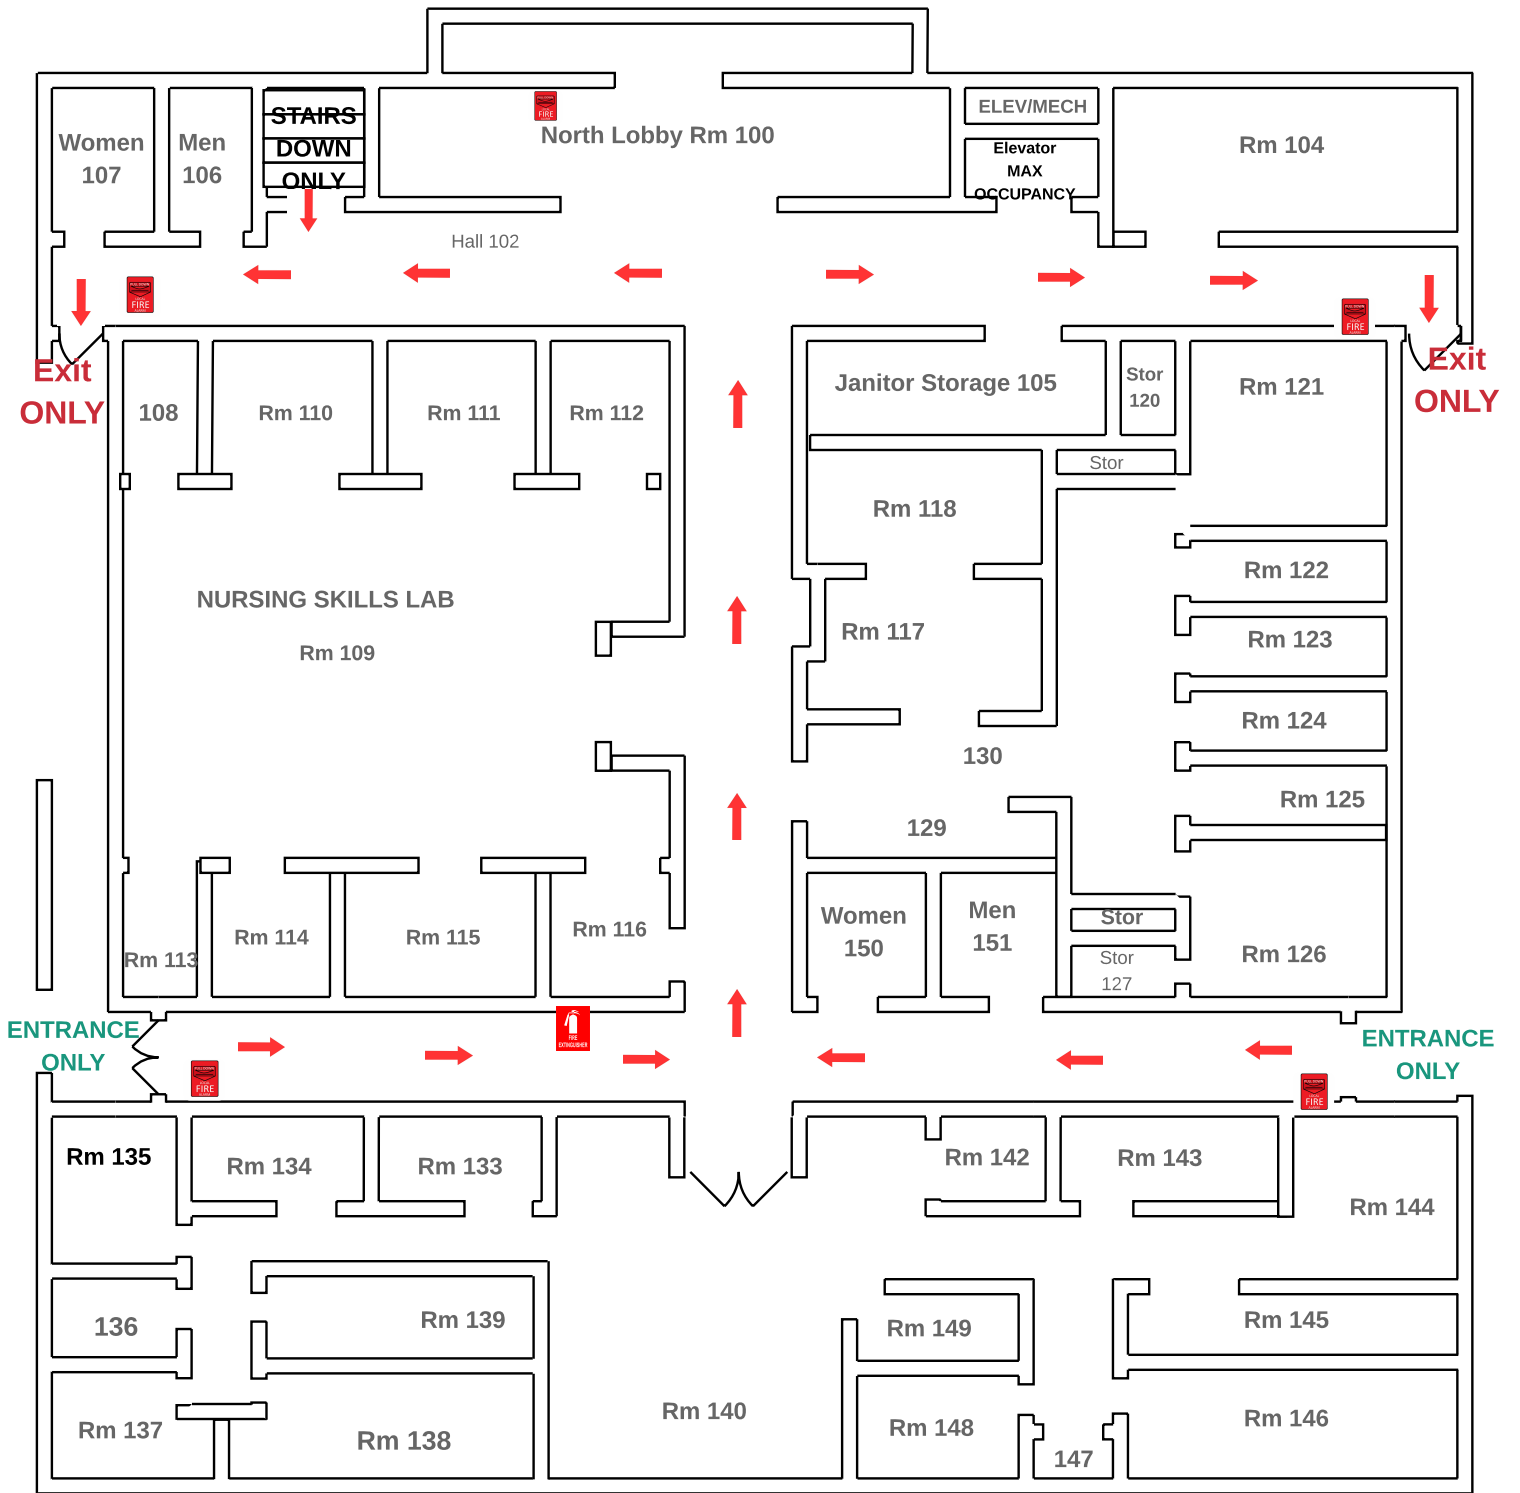

Goodhue Second Floor

KEY

- Fire extinguisher 
- Alarm pull 
- Evacuation route 
- Location 

Goodin First Floor

KEY

- Fire extinguisher 
- Alarm pull 
- Evacuation route 
- Handicap 

Goodin Lower Level

KEY	
Fire extinguisher	
Fire alarm pull	
Evacuation route	
Handicap accessible	