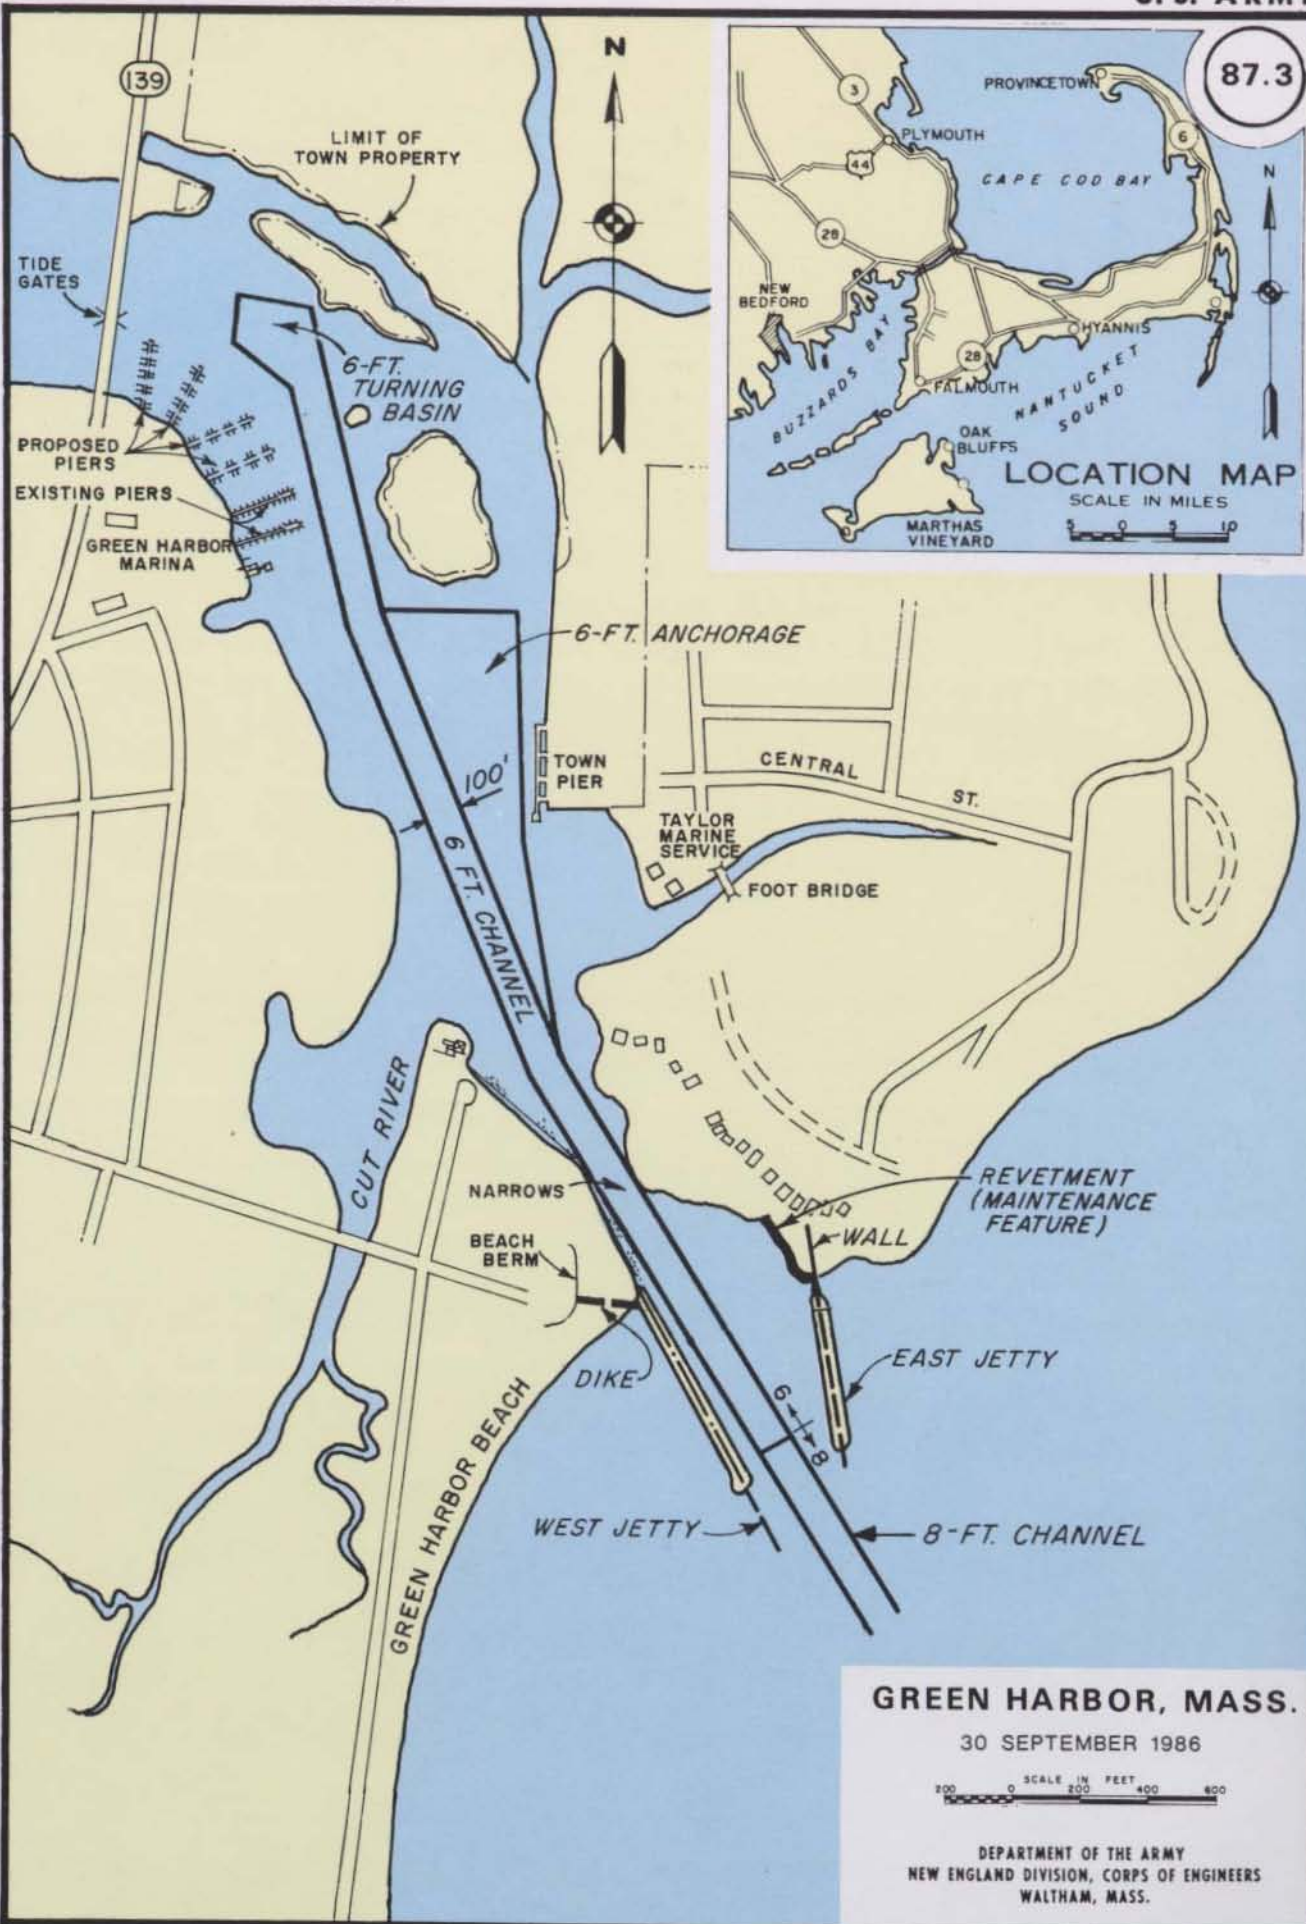

87.3

**GREEN HARBOR, MASS.**

30 SEPTEMBER 1986

SCALE IN FEET 0 200 400 800

DEPARTMENT OF THE ARMY  
NEW ENGLAND DIVISION, CORPS OF ENGINEERS  
WALTHAM, MASS.