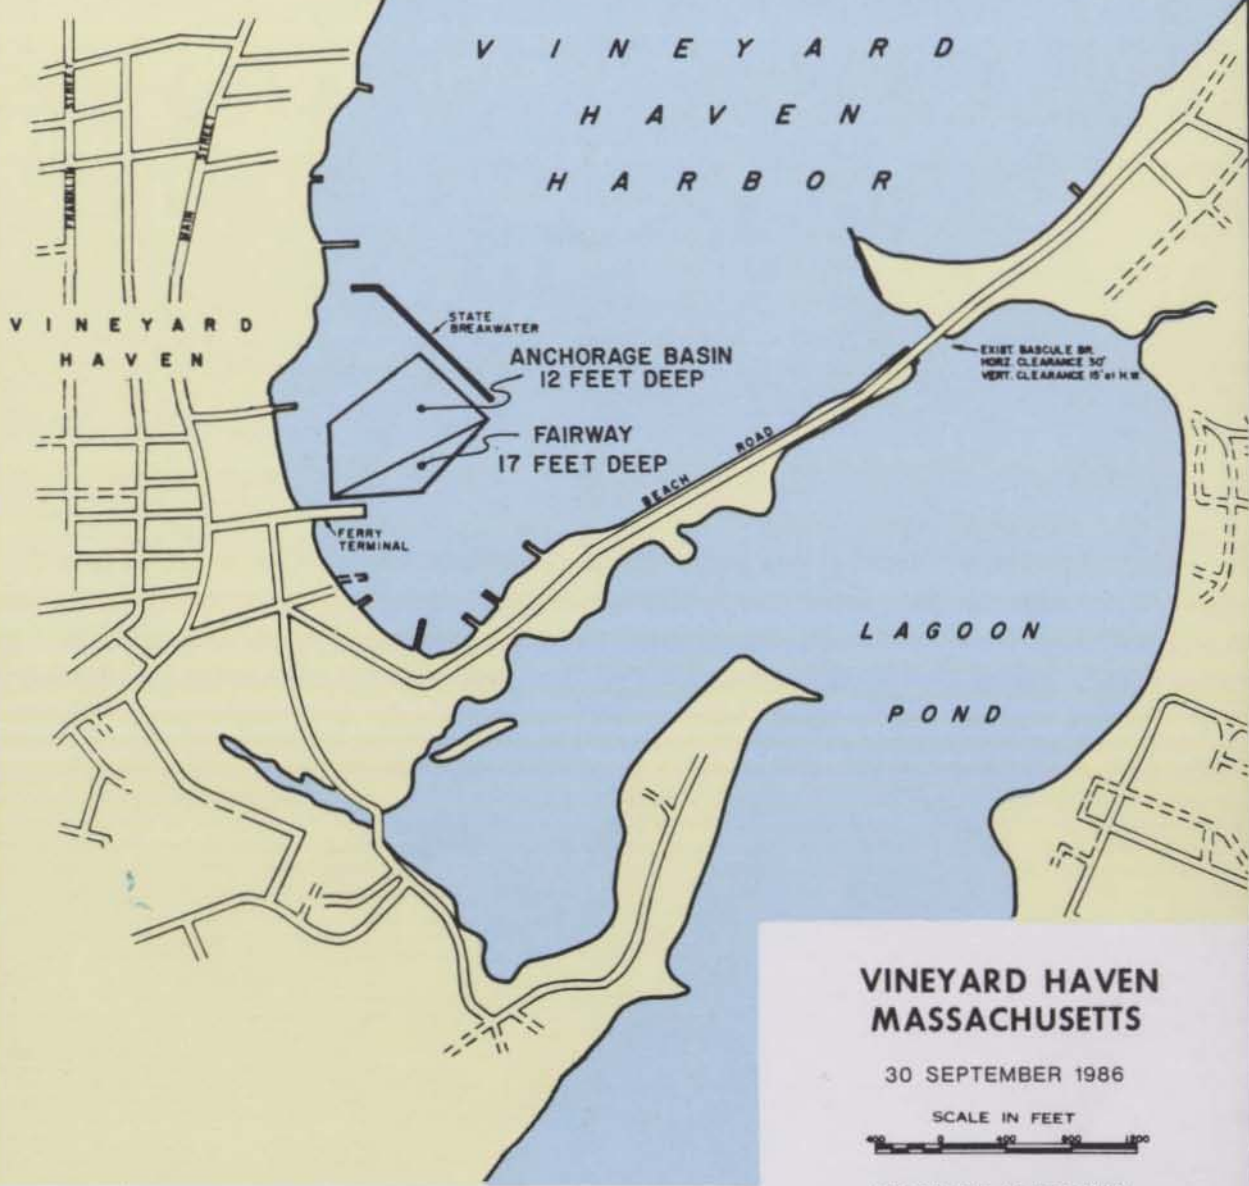

102

**VINEYARD HAVEN
MASSACHUSETTS**

30 SEPTEMBER 1986

SCALE IN FEET

DEPARTMENT OF THE ARMY
NEW ENGLAND DIVISION, CORPS OF ENGINEERS
WALTHAM, MASS.