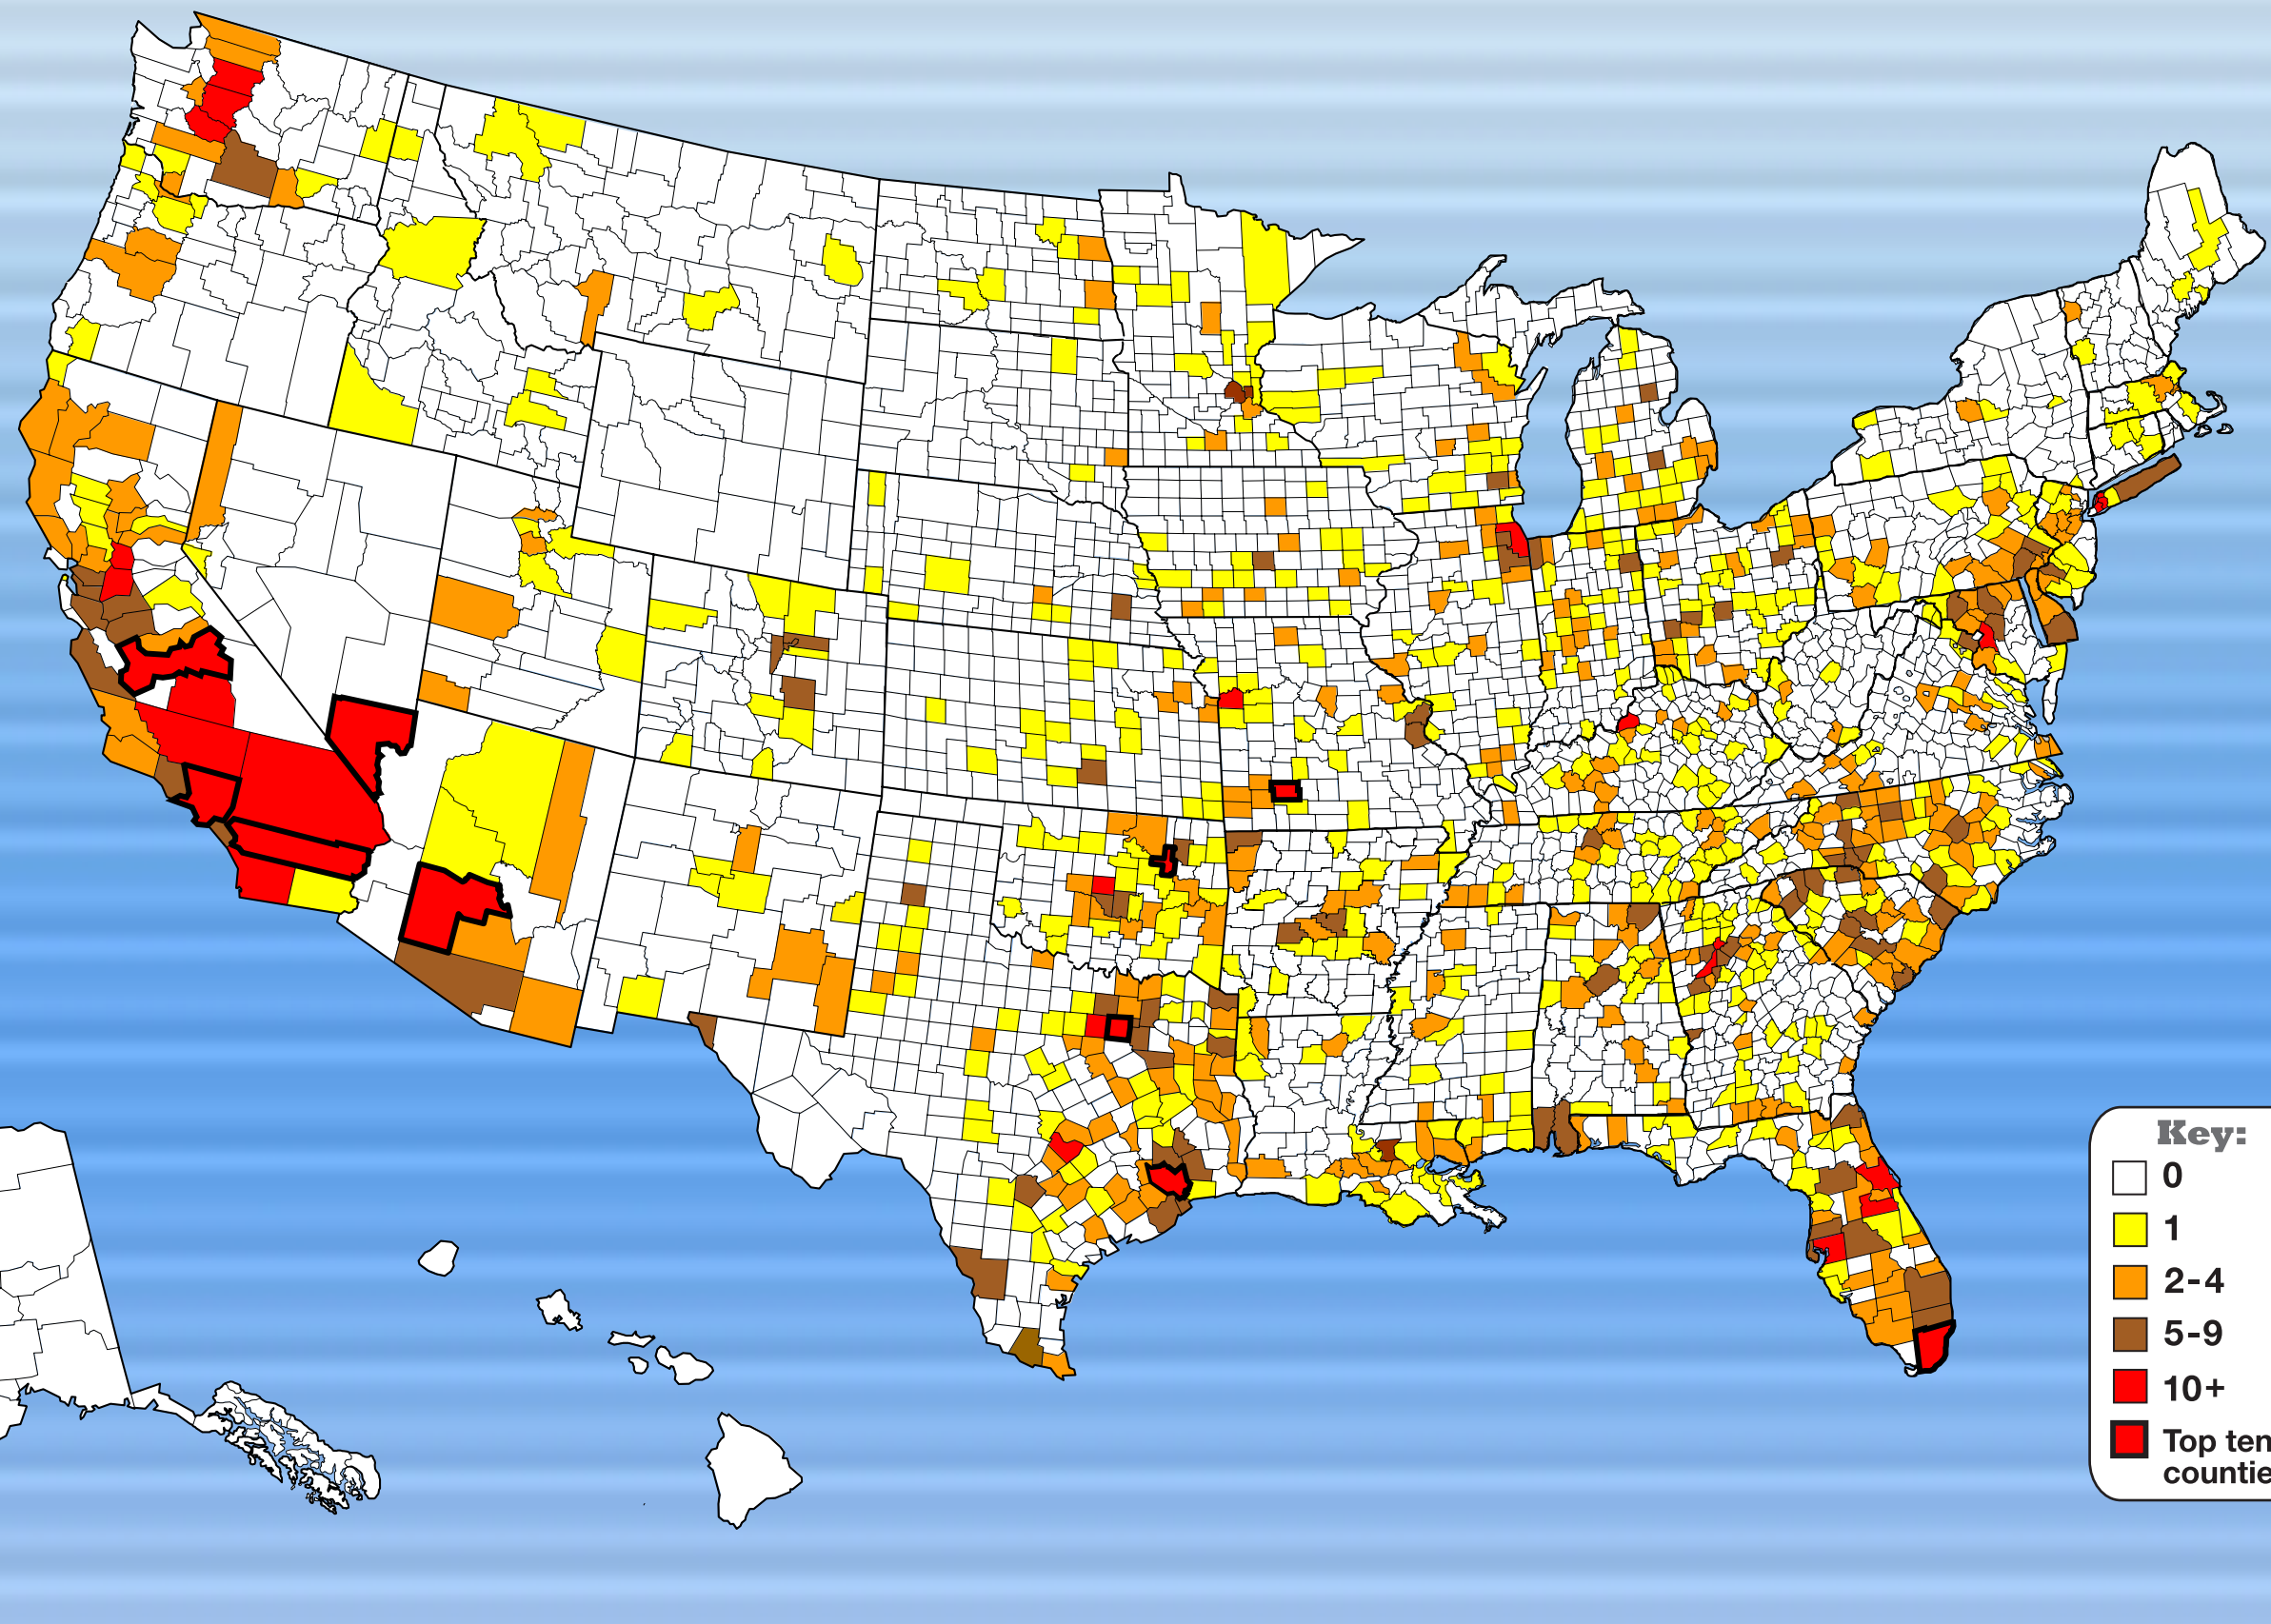

Top 10 counties for equipment theft

County	State	Thefts
Harris	TX	222
Miami-Dade	FL	203
Dallas	TX	143
Oklahoma	OK	96
Montgomery	TX	94
Maricopa	AZ	92
Wake	NC	86
Los Angeles	CA	84
Mecklenburg	NC	84
Muscogee	GA	82

2010 U.S. Equipment Theft by County

Top 10 counties for equipment recovery

County	State	Recoveries
Miami-Dade	FL	67
Los Angeles	CA	34
Harris	TX	33
Dallas	TX	29
Riverside	CA	26
Greene	MO	24
Maricopa	AZ	23
Tulsa	OK	21
Fresno	CA	20
Clark	NV	19

2010 U.S. Equipment Recovery by County