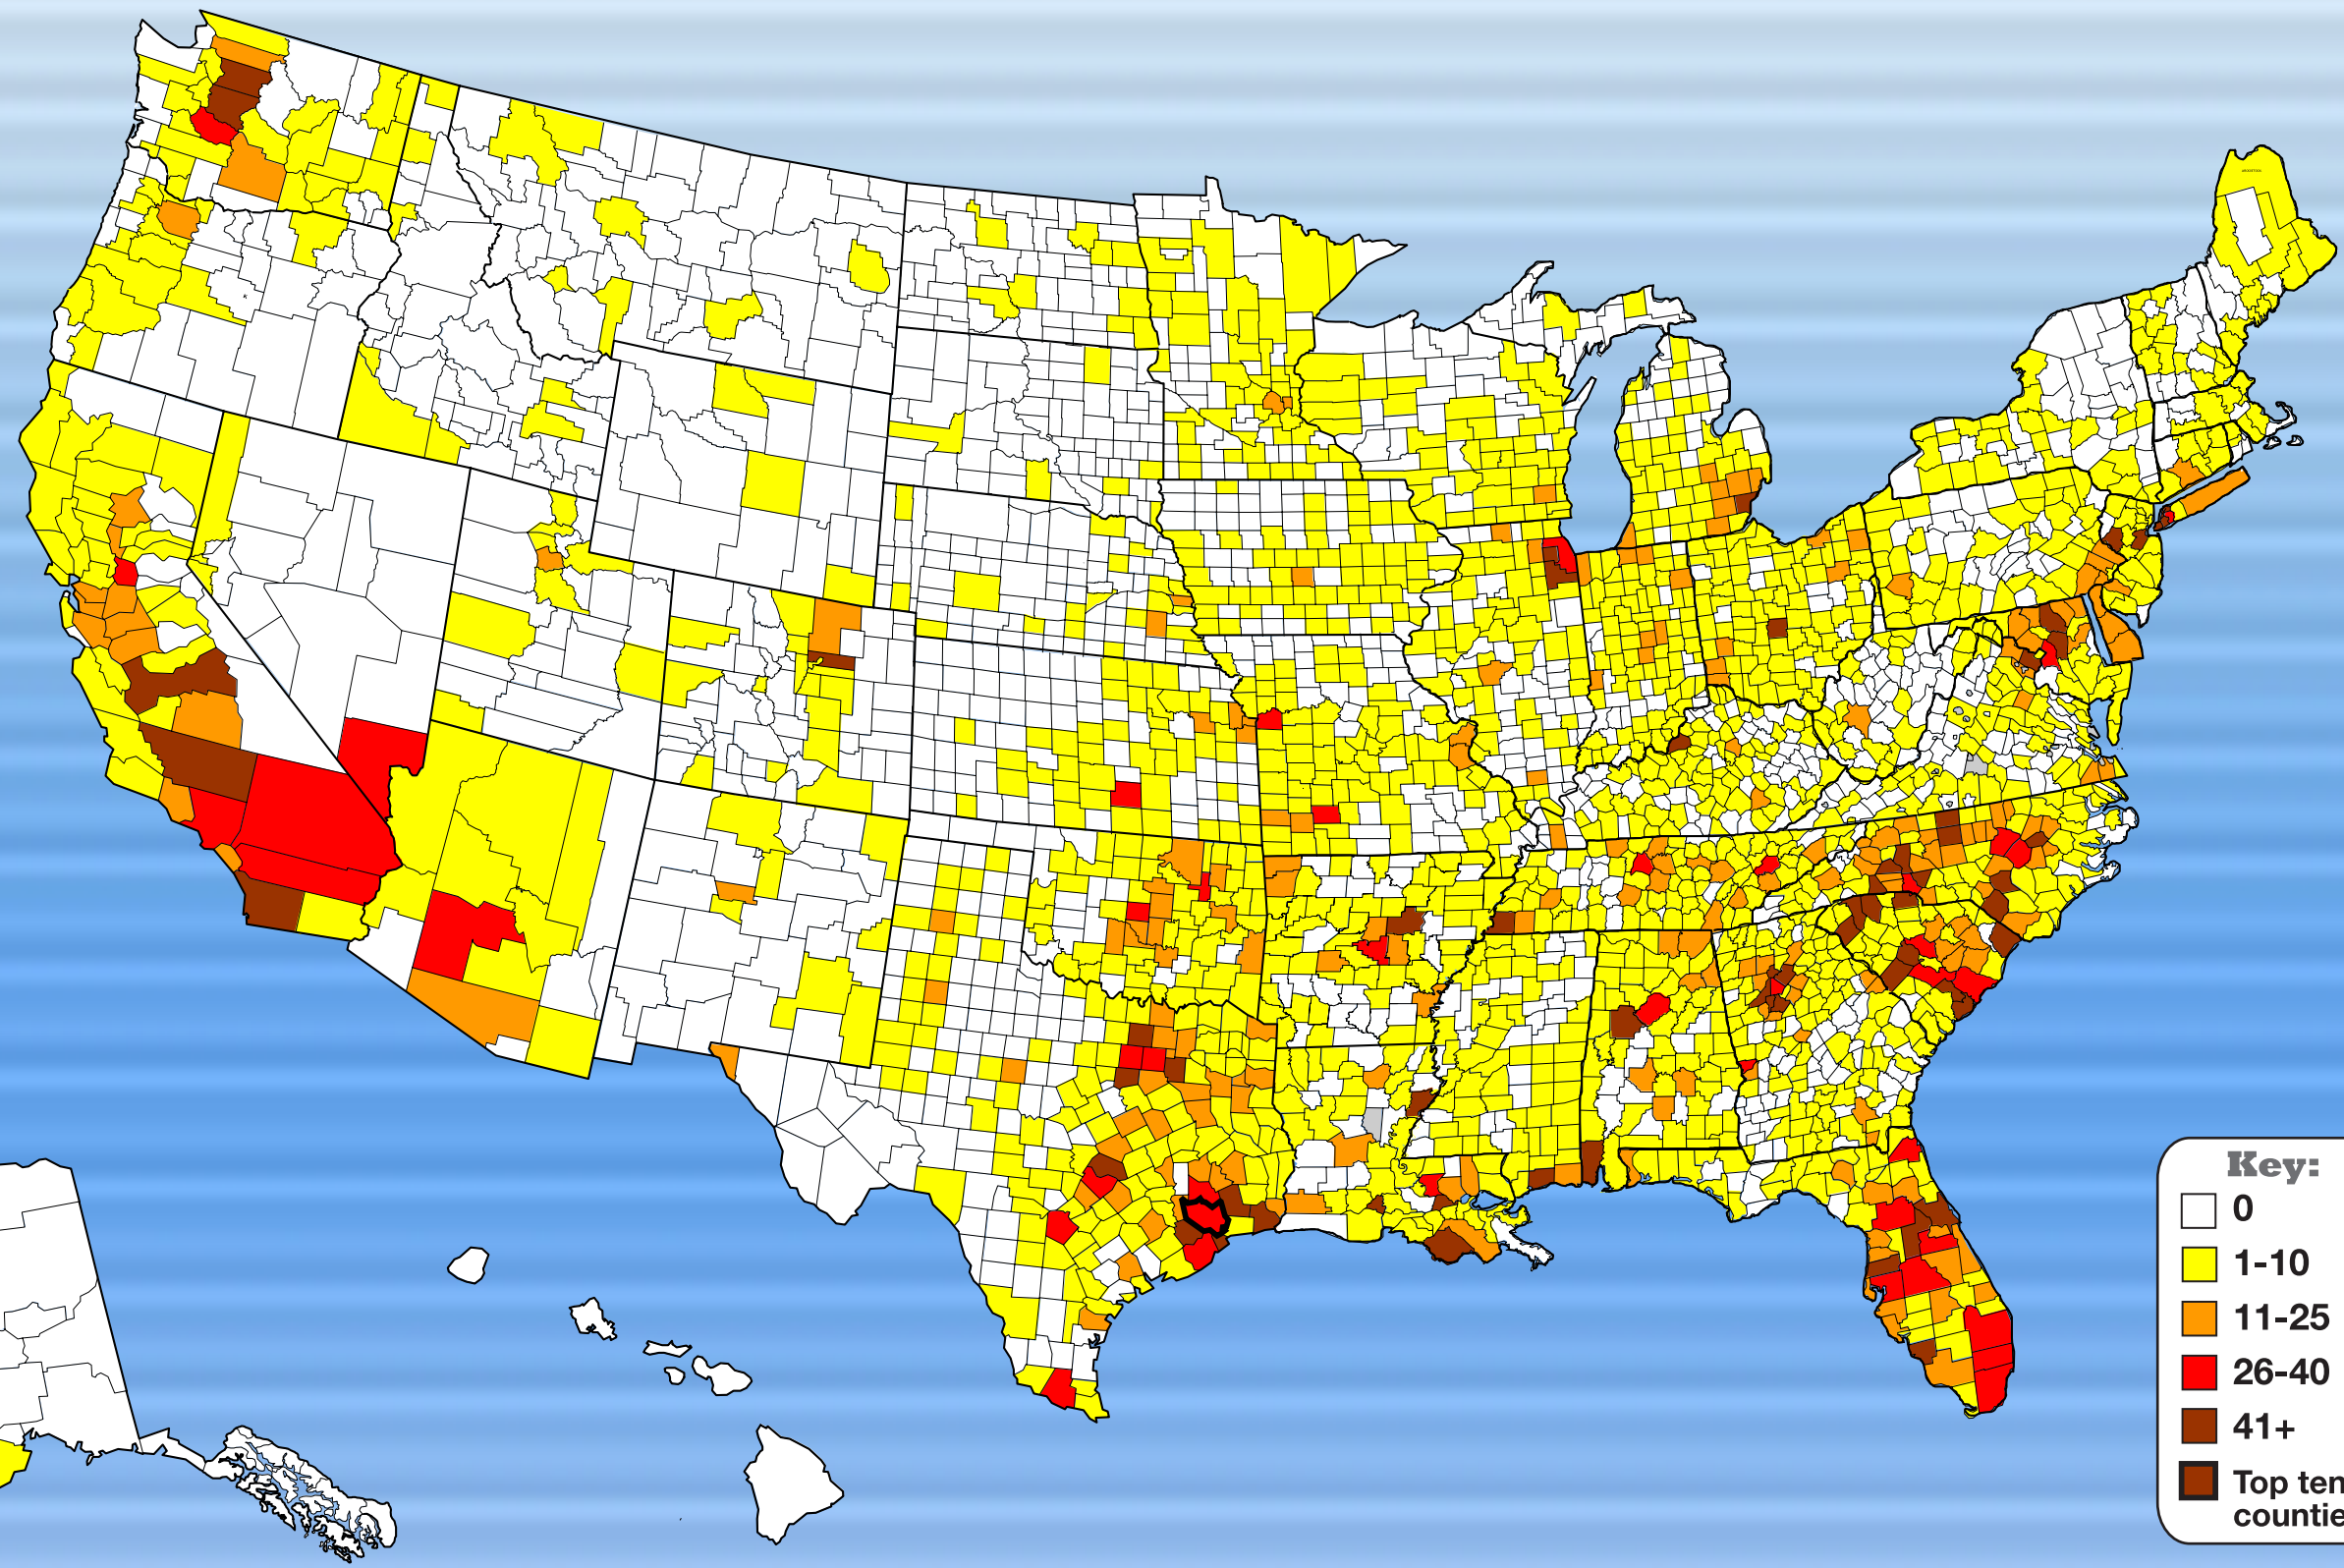

Top 10 counties for equipment theft

County	State	Thefts
Harris	TX	222
Miami-Dade	FL	203
Dallas	TX	143
Oklahoma	OK	96
Montgomery	TX	94
Maricopa	AZ	92
Wake	NC	86
Los Angeles	CA	84
Mecklenburg	NC	84
Muscogee	GA	82

2010 U.S. Equipment Theft by County

Top 10 counties for equipment recovery

County	State	Recoveries
Miami-Dade	FL	67
Los Angeles	CA	34
Harris	TX	33
Dallas	TX	29
Riverside	CA	26
Greene	MO	24
Maricopa	AZ	23
Tulsa	OK	21
Fresno	CA	20
Clark	NV	19

2010 U.S. Equipment Recovery by County