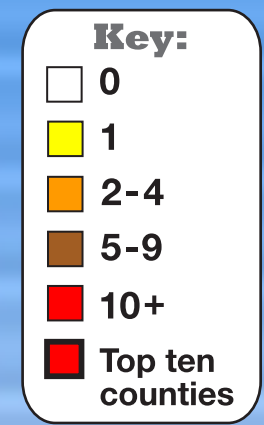

Top 10 counties for equipment theft

County	State	Thefts
Harris	TX	222
Miami-Dade	FL	203
Dallas	TX	143
Oklahoma	OK	96
Montgomery	TX	94
Maricopa	AZ	92
Wake	NC	86
Los Angeles	CA	84
Mecklenburg	NC	84
Muscogee	GA	82

2010 U.S. Equipment Theft by County

Top 10 counties for equipment recovery

County	State	Recoveries
Miami-Dade	FL	67
Los Angeles	CA	34
Harris	TX	33
Dallas	TX	29
Riverside	CA	26
Greene	MO	24
Maricopa	AZ	23
Tulsa	OK	21
Fresno	CA	20
Clark	NV	19