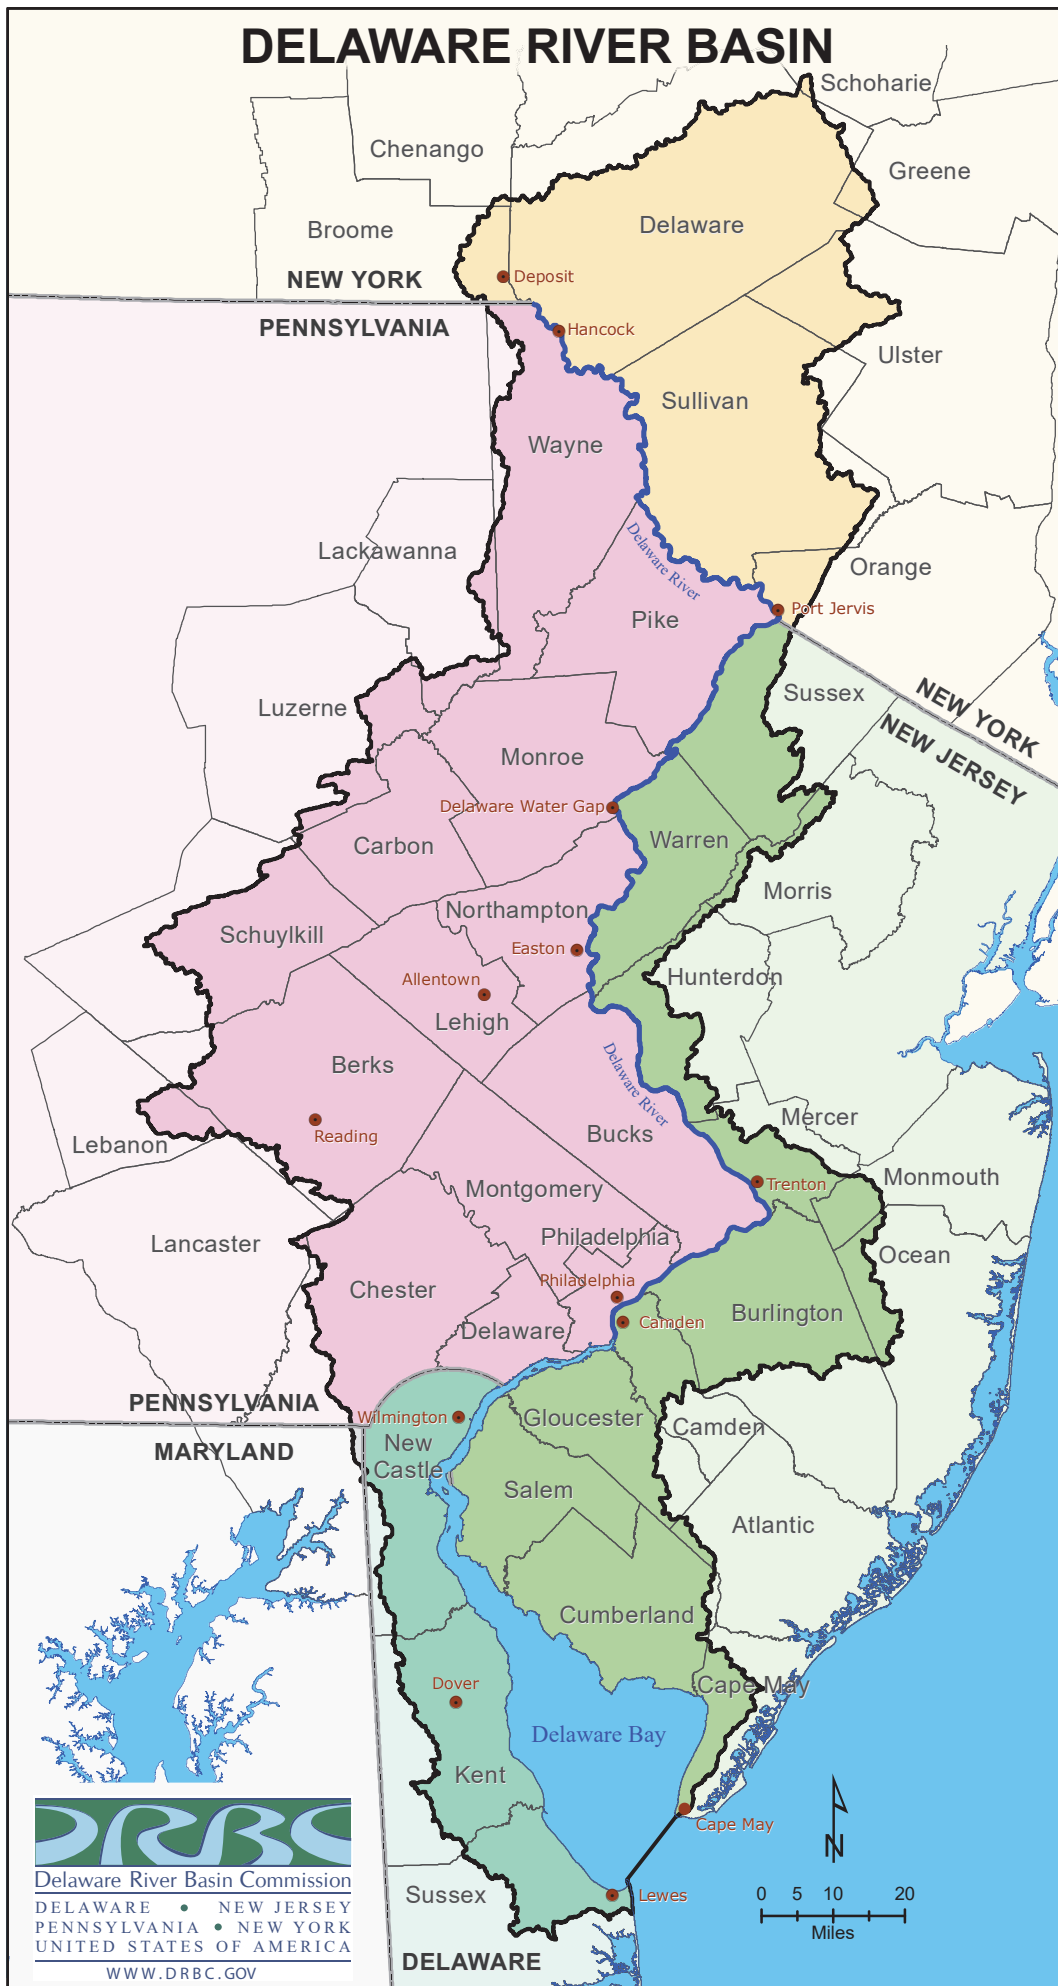

# Managing, Protecting & Improving the Basin's Water Resources Since 1961

**Delaware River Basin Commission**  
DELAWARE • NEW JERSEY  
PENNSYLVANIA • NEW YORK  
UNITED STATES OF AMERICA

*White House ceremonial signing of the  
Delaware River Basin Compact, Nov. 2, 1961.*

# DELAWARE RIVER BASIN

  
Delaware River Basin Commission  
DELAWARE • NEW JERSEY  
PENNSYLVANIA • NEW YORK  
UNITED STATES OF AMERICA  
WWW.DRBC.GOV