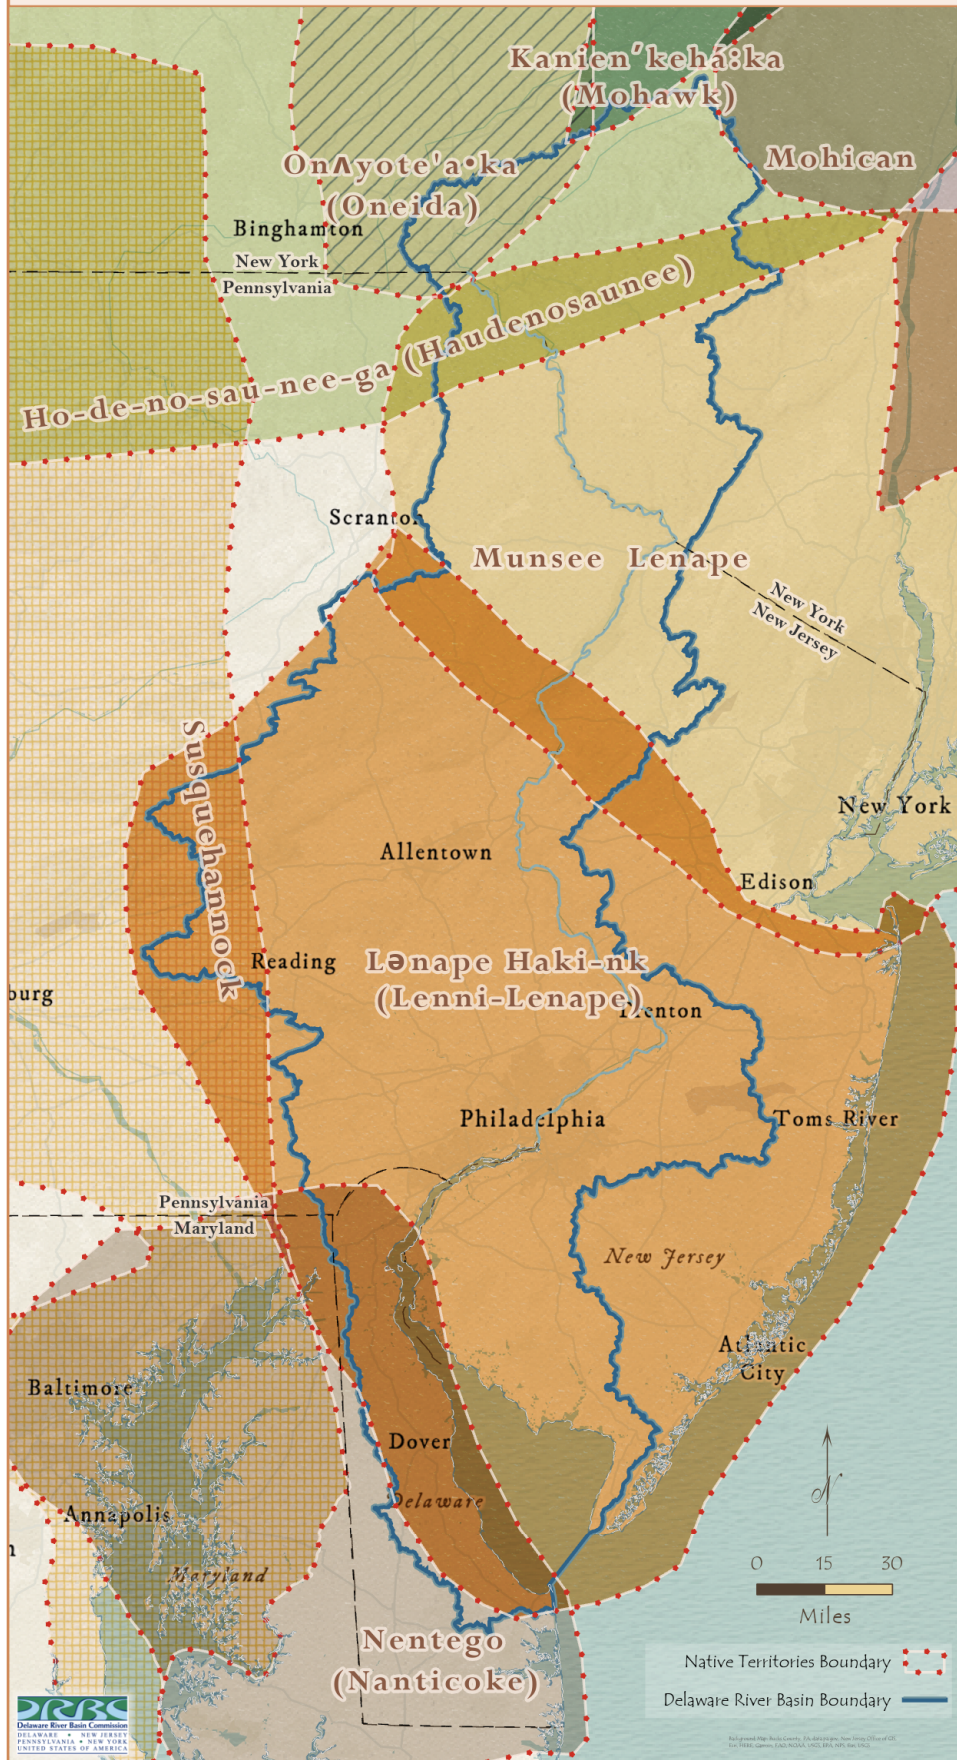

NATIVE TERRITORIES WITHIN THE DELAWARE RIVER BASIN

Native Territories Data Source: Native Land Digital <https://native-land.ca/>