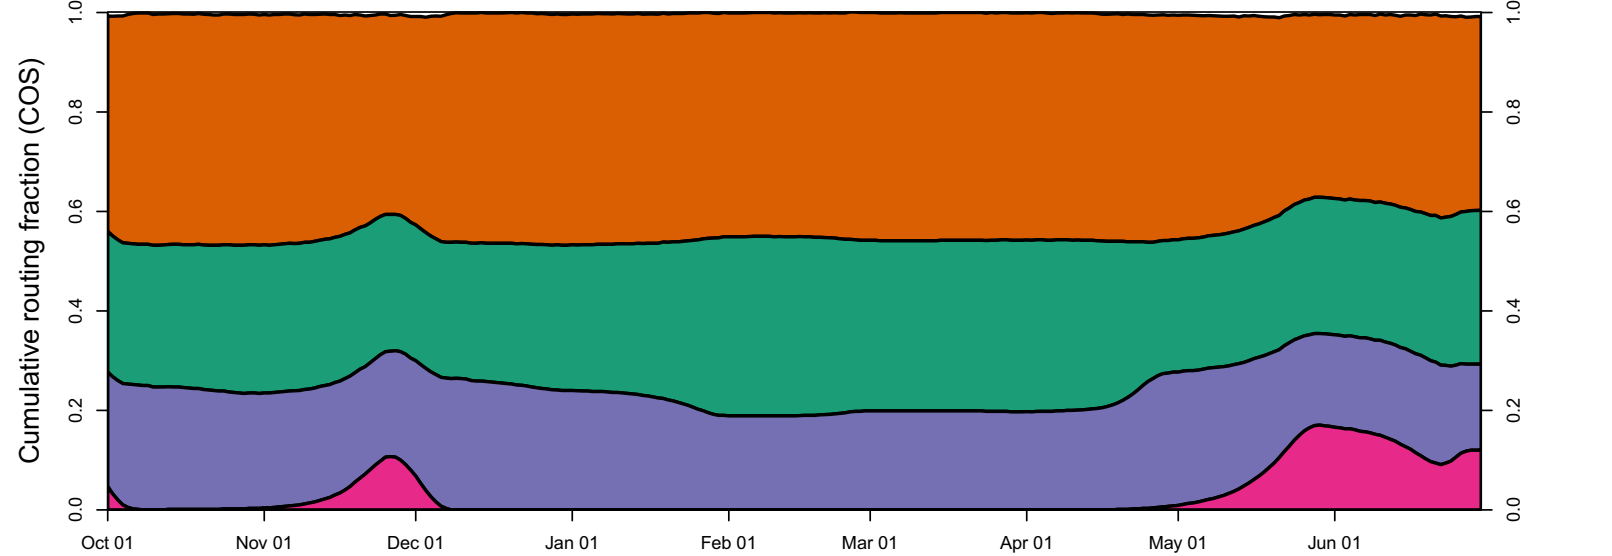

1954 (WY type = AN)

Oct 01   Nov 01   Dec 01   Jan 01   Feb 01   Mar 01   Apr 01   May 01   Jun 01