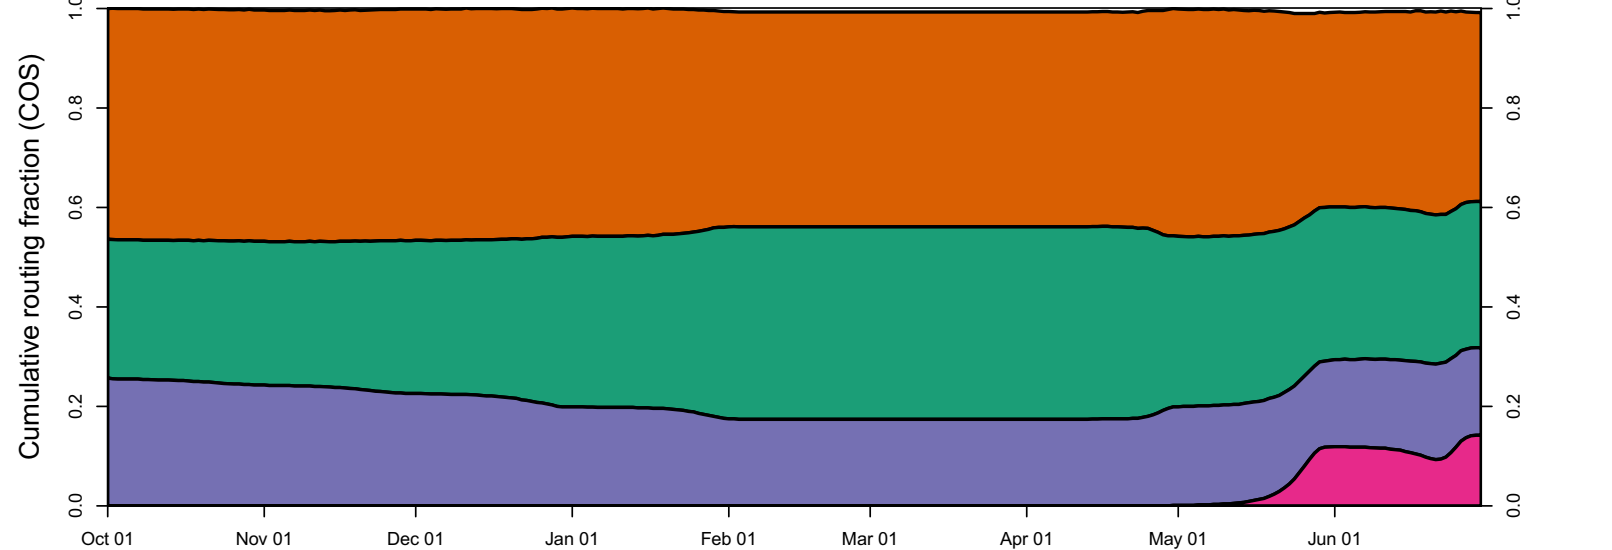

1956 (WY type = W)

Oct 01 Nov 01 Dec 01 Jan 01 Feb 01 Mar 01 Apr 01 May 01 Jun 01 Jul 01

1957 (WY type = AN)

Oct 01 Nov 01 Dec 01 Jan 01 Feb 01 Mar 01 Apr 01 May 01 Jun 01

1958 (WY type = W)

Oct 01 Nov 01 Dec 01 Jan 01 Feb 01 Mar 01 Apr 01 May 01 Jun 01