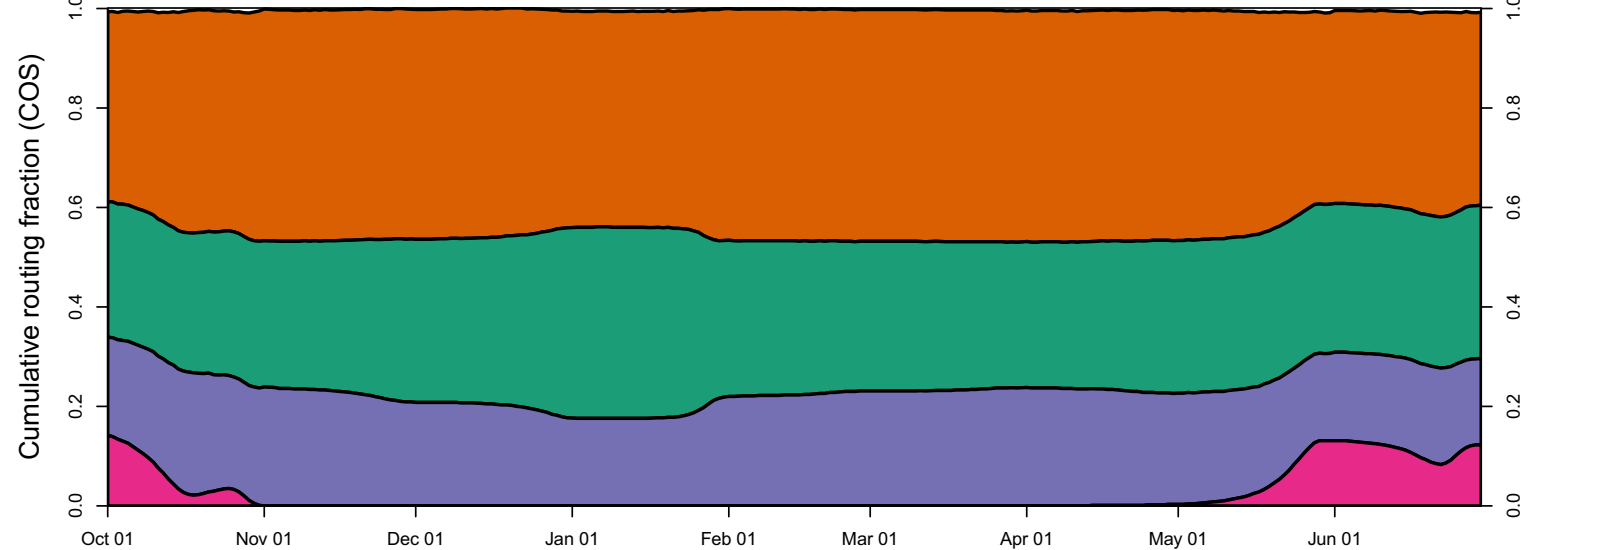

1950 (WY type = BN)

Oct 01 Nov 01 Dec 01 Jan 01 Feb 01 Mar 01 Apr 01 May 01 Jun 01

1951 (WY type = AN)

1952 (WY type = W)

Oct 01 Nov 01 Dec 01 Jan 01 Feb 01 Mar 01 Apr 01 May 01 Jun 01 Jul 01

1953 (WY type = W)