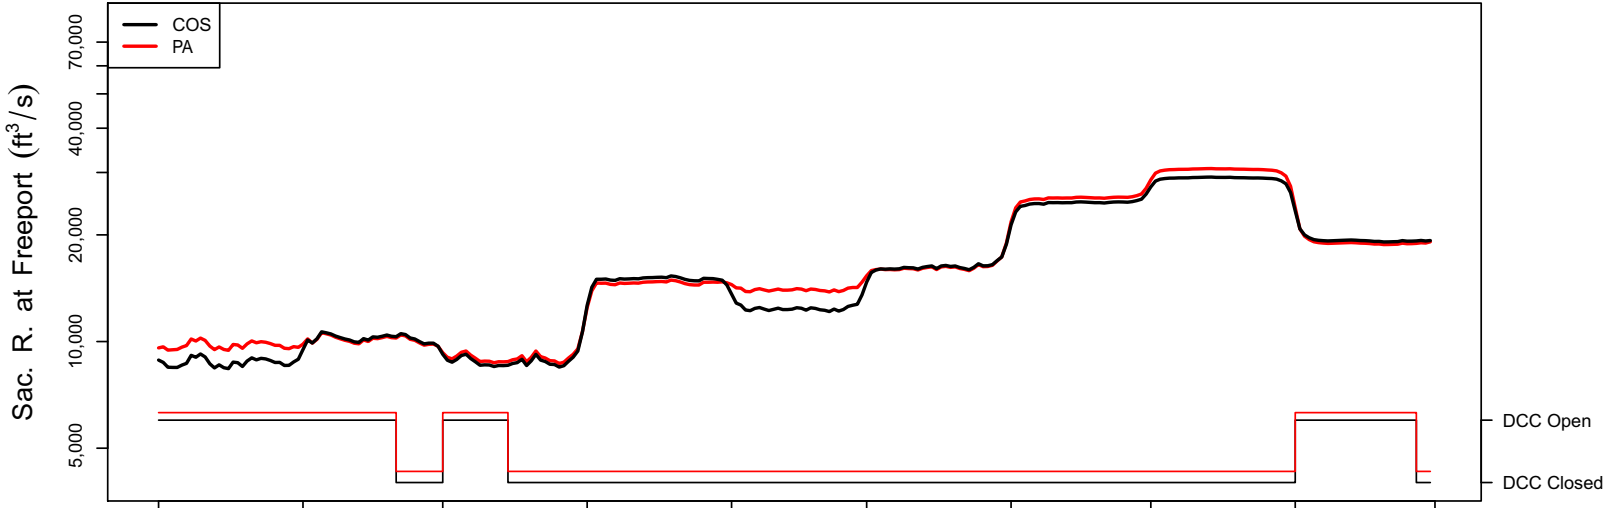

1948 (WY type = BN)

Oct 01   Nov 01   Dec 01   Jan 01   Feb 01   Mar 01   Apr 01   May 01   Jun 01   Jul 01