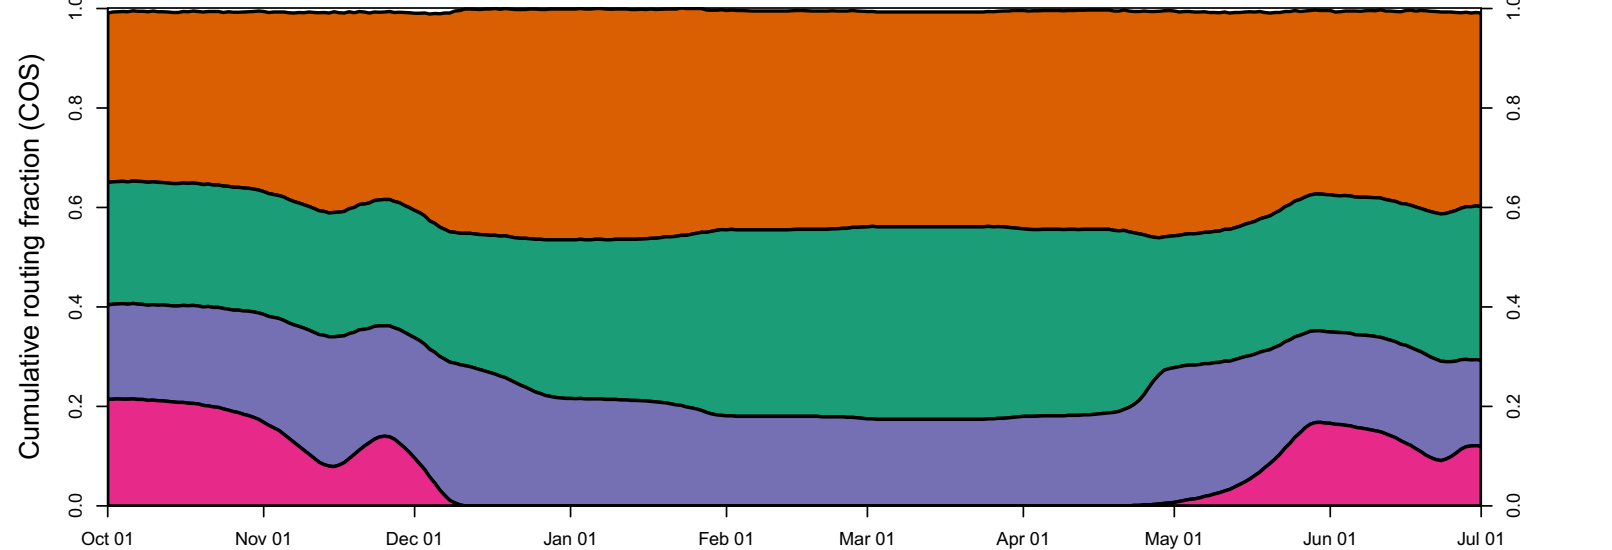

1938 (WY type = W)

Oct 01 Nov 01 Dec 01 Jan 01 Feb 01 Mar 01 Apr 01 May 01 Jun 01

1939 (WY type = D)

Oct 01 Nov 01 Dec 01 Jan 01 Feb 01 Mar 01 Apr 01 May 01 Jun 01

1940 (WY type = AN)

Oct 01 Nov 01 Dec 01 Jan 01 Feb 01 Mar 01 Apr 01 May 01 Jun 01 Jul 01