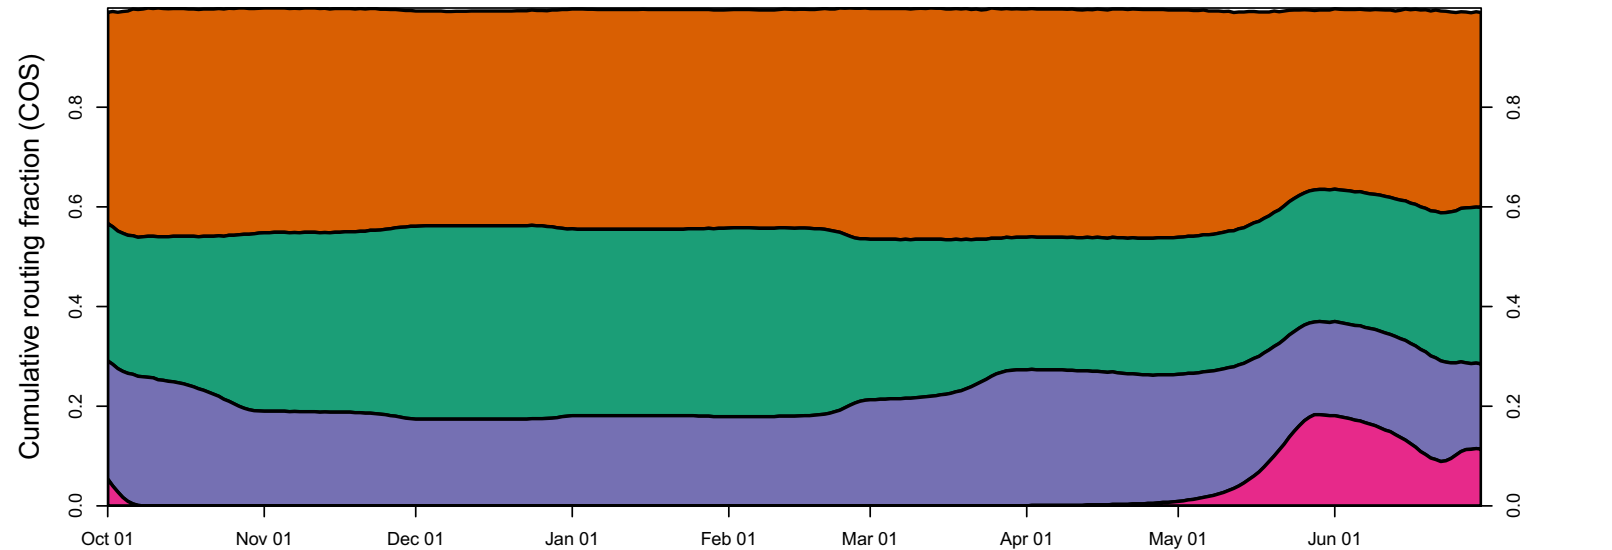

1951 (WY type = AN)