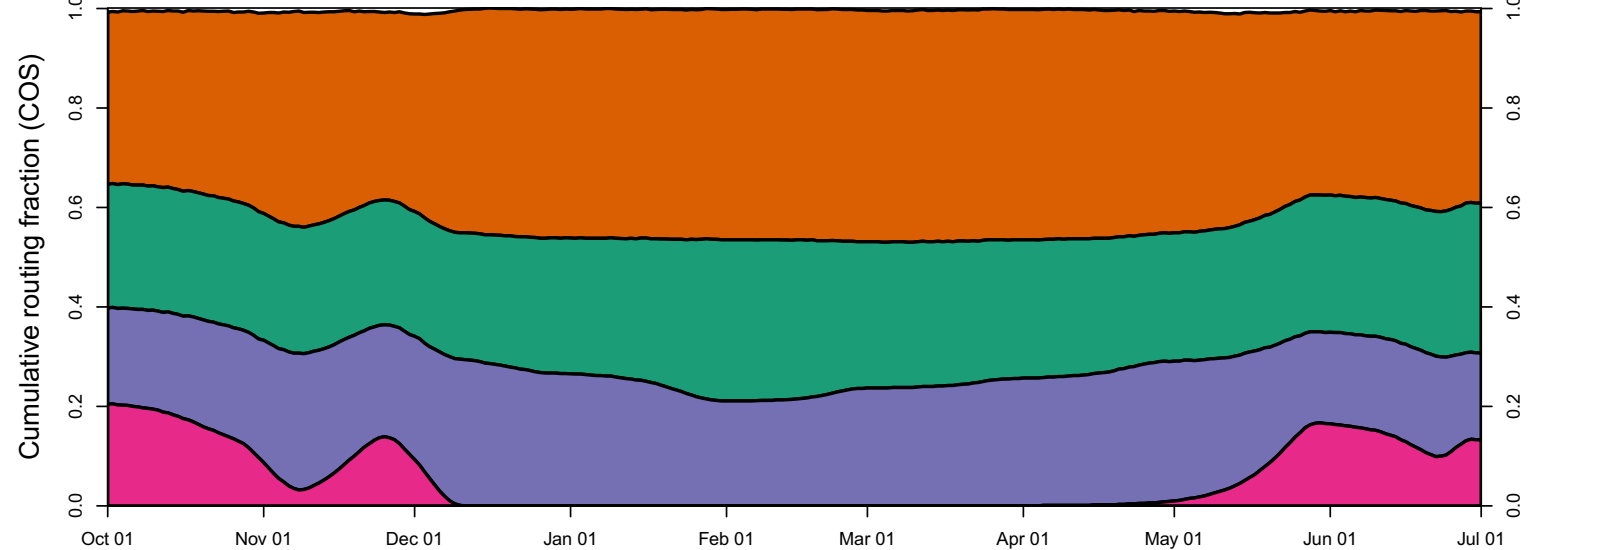

1960 (WY type = D)

Oct 01   Nov 01   Dec 01   Jan 01   Feb 01   Mar 01   Apr 01   May 01   Jun 01   Jul 01