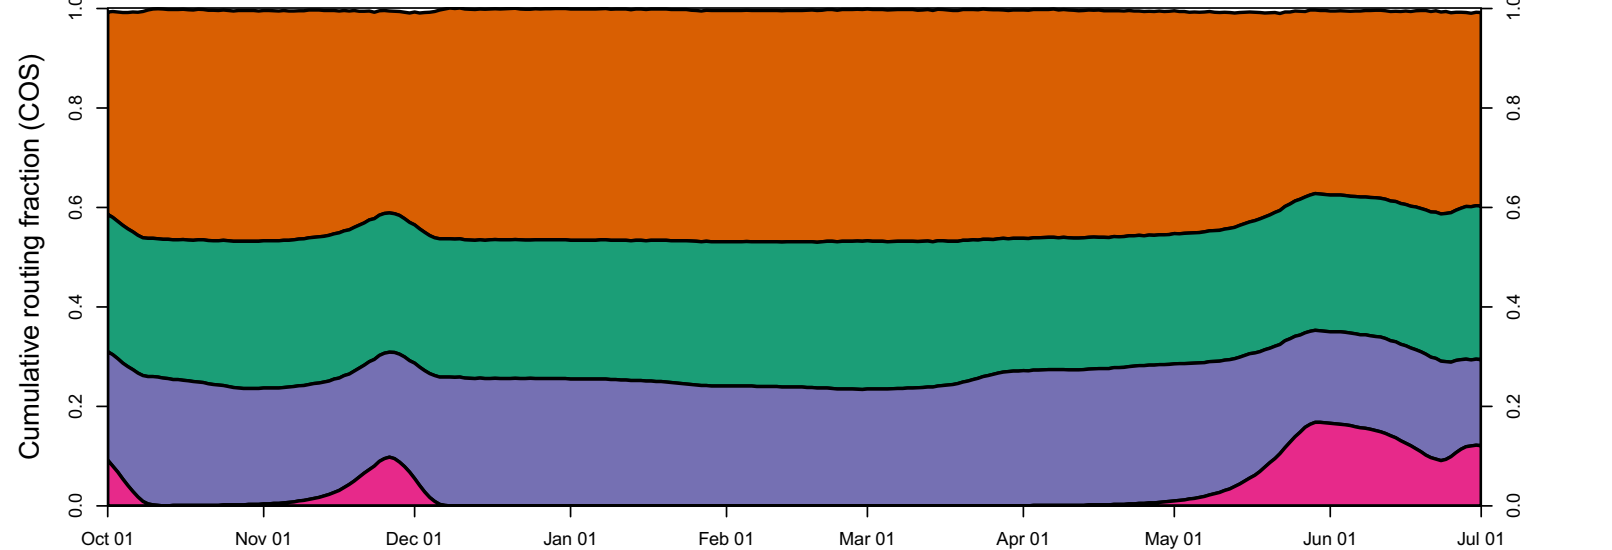

1972 (WY type = BN)

Oct 01   Nov 01   Dec 01   Jan 01   Feb 01   Mar 01   Apr 01   May 01   Jun 01   Jul 01