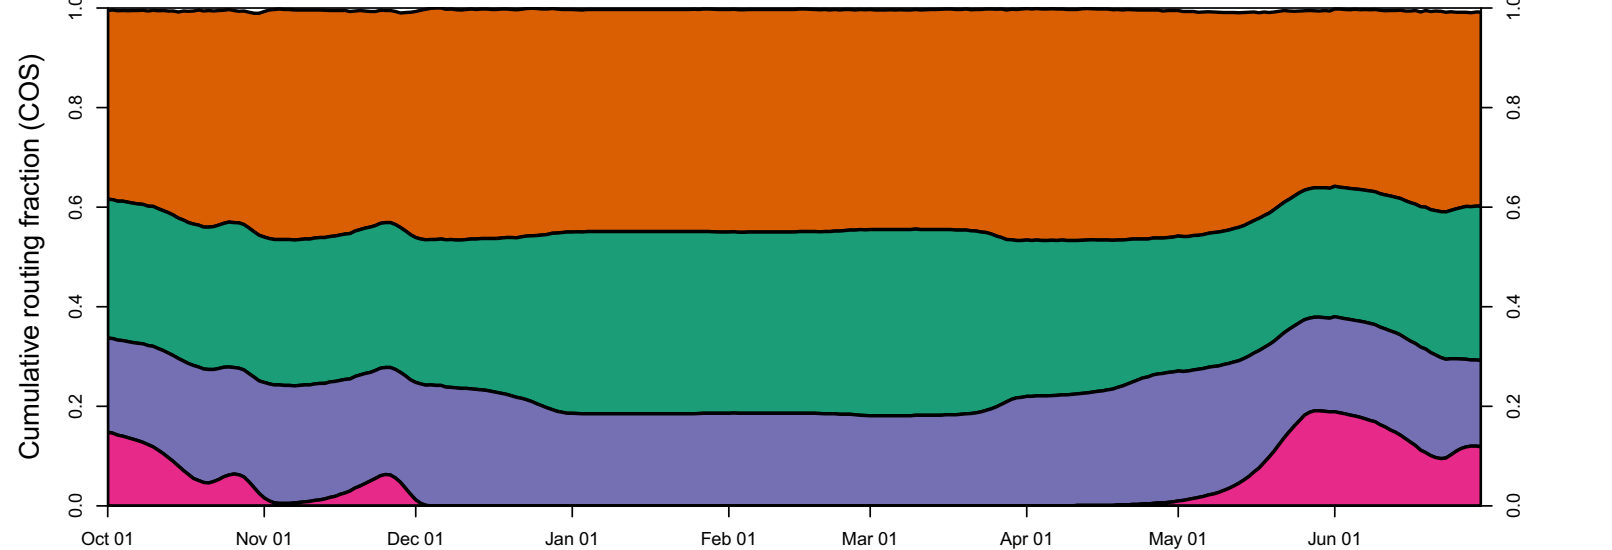

1941 (WY type = W)

Oct 01 Nov 01 Dec 01 Jan 01 Feb 01 Mar 01 Apr 01 May 01 Jun 01

1942 (WY type = W)

Oct 01 Nov 01 Dec 01 Jan 01 Feb 01 Mar 01 Apr 01 May 01 Jun 01

1943 (WY type = W)

Oct 01 Nov 01 Dec 01 Jan 01 Feb 01 Mar 01 Apr 01 May 01 Jun 01