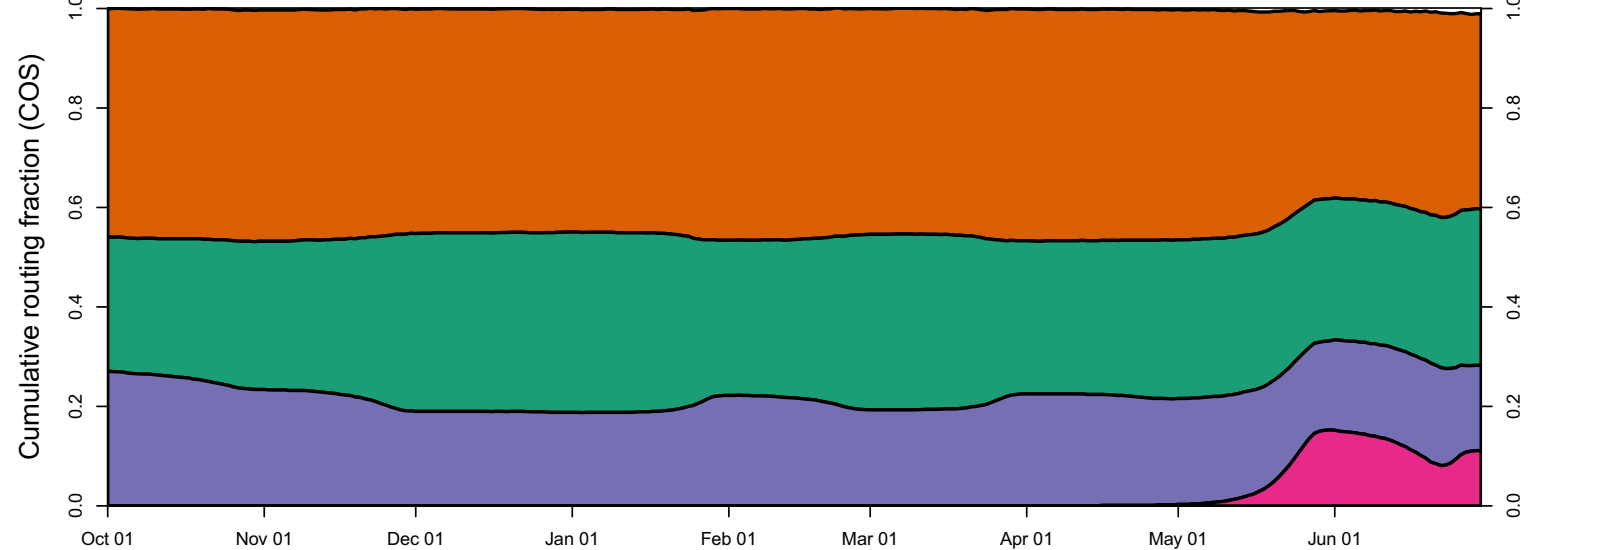

1971 (WY type = W)

Oct 01   Nov 01   Dec 01   Jan 01   Feb 01   Mar 01   Apr 01   May 01   Jun 01