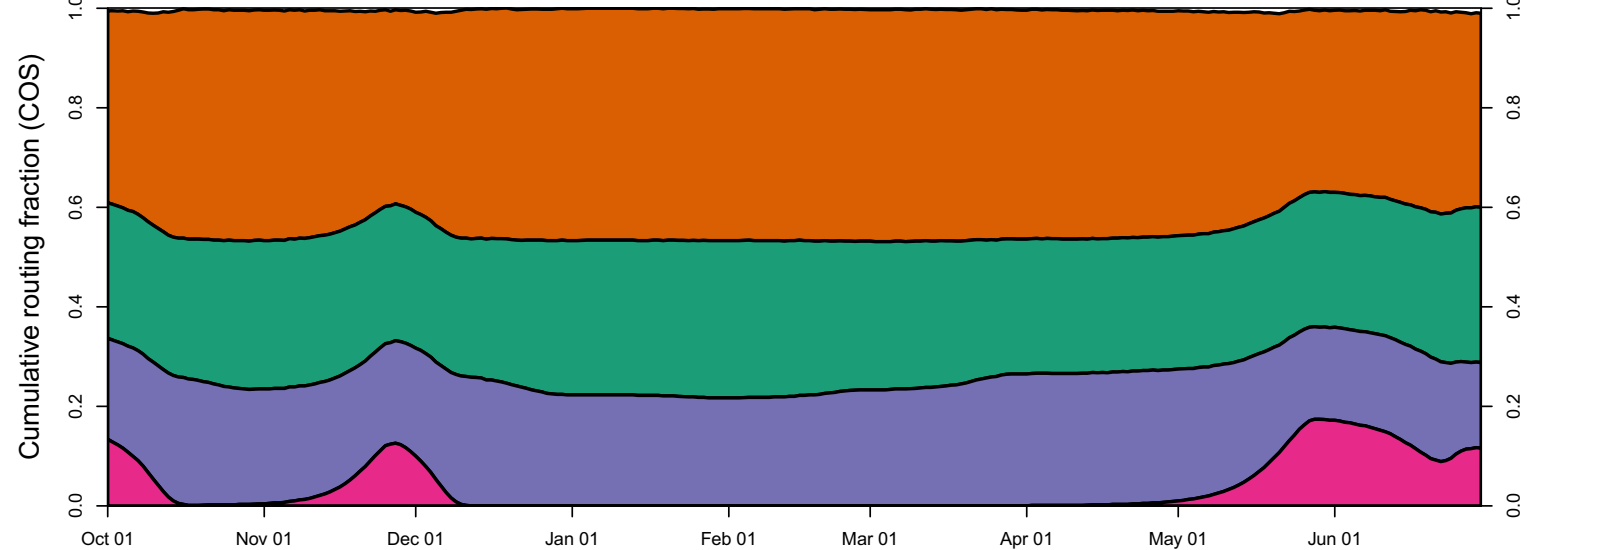

1966 (WY type = BN)

Oct 01   Nov 01   Dec 01   Jan 01   Feb 01   Mar 01   Apr 01   May 01   Jun 01