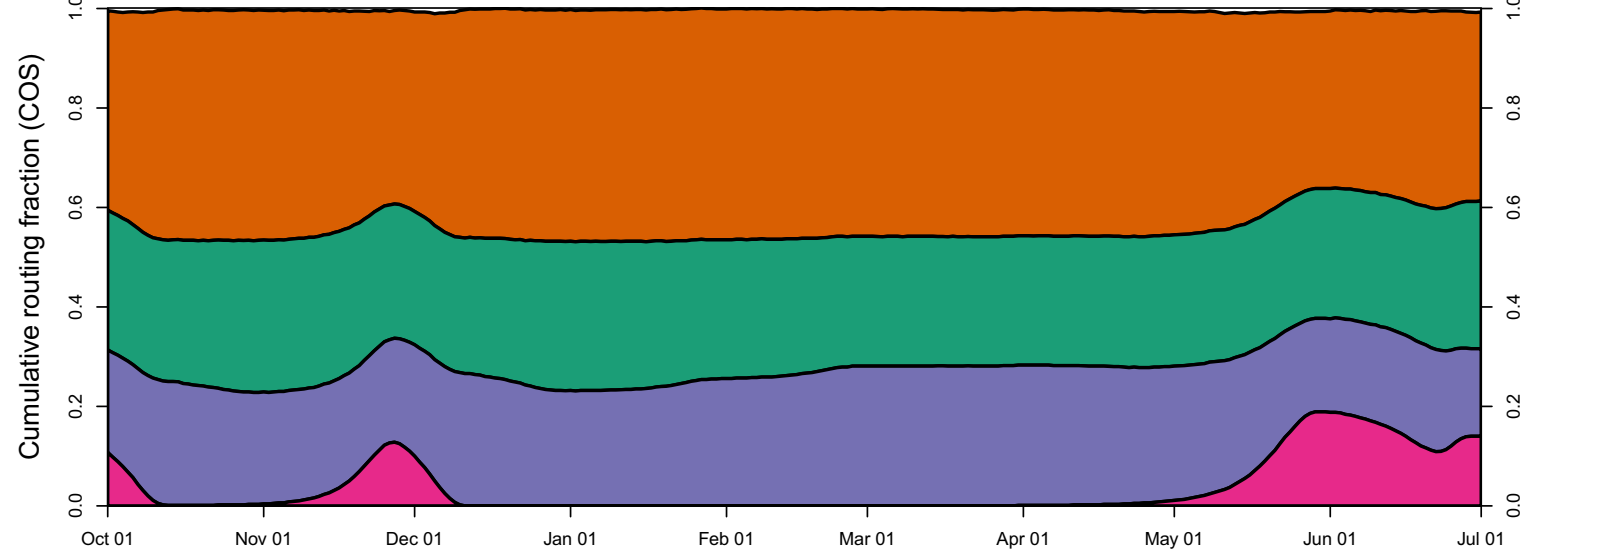

1962 (WY type = BN)

Oct 01 Nov 01 Dec 01 Jan 01 Feb 01 Mar 01 Apr 01 May 01 Jun 01

1963 (WY type = W)

Oct 01 Nov 01 Dec 01 Jan 01 Feb 01 Mar 01 Apr 01 May 01 Jun 01

1964 (WY type = D)

Oct 01 Nov 01 Dec 01 Jan 01 Feb 01 Mar 01 Apr 01 May 01 Jun 01 Jul 01