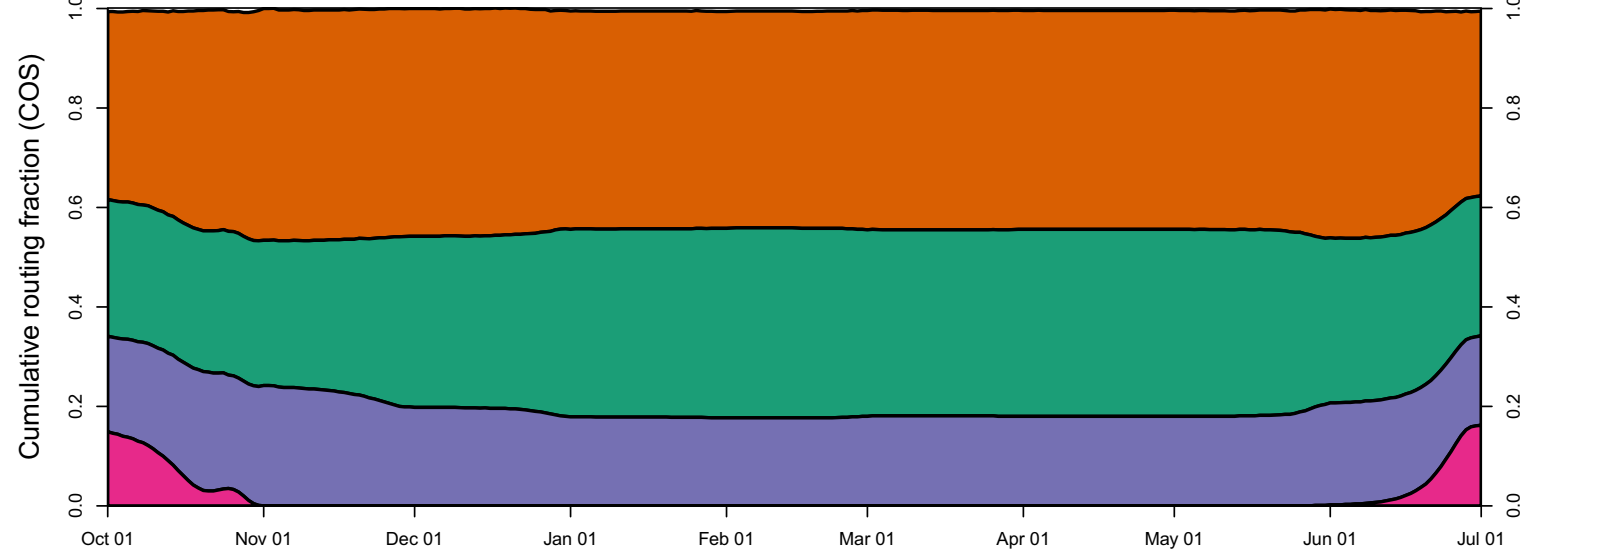

1950 (WY type = BN)

Oct 01 Nov 01 Dec 01 Jan 01 Feb 01 Mar 01 Apr 01 May 01 Jun 01

1951 (WY type = AN)

1952 (WY type = W)

Oct 01 Nov 01 Dec 01 Jan 01 Feb 01 Mar 01 Apr 01 May 01 Jun 01 Jul 01

1953 (WY type = W)