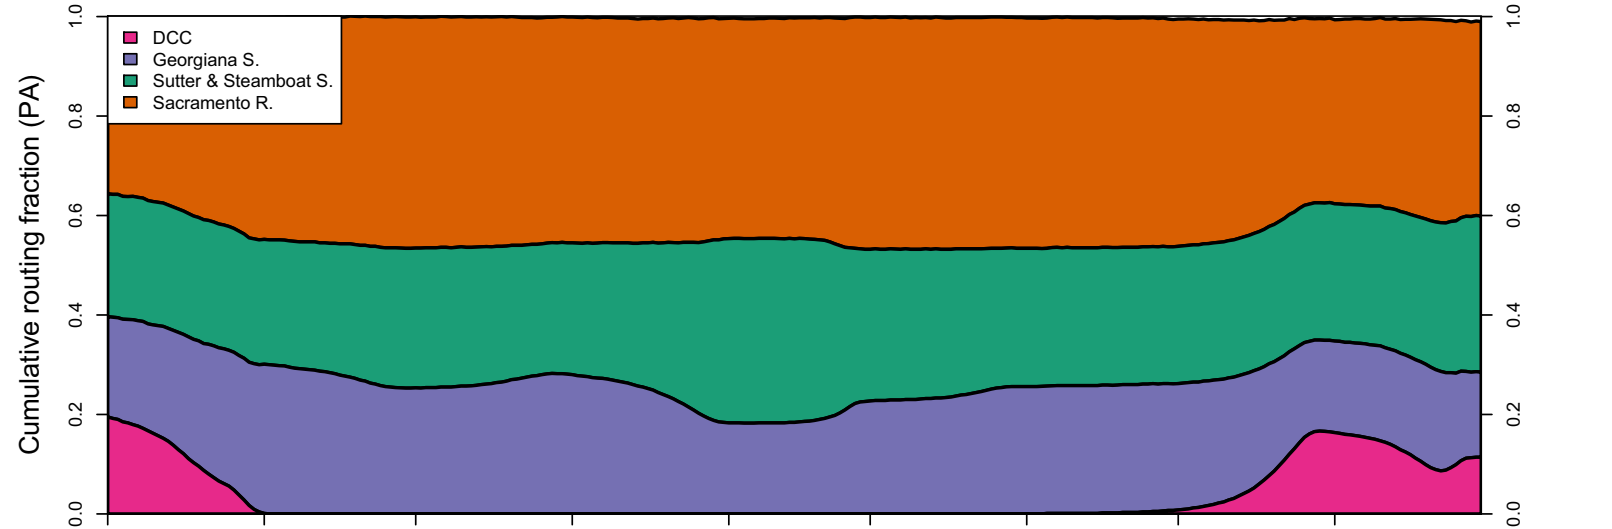

1962 (WY type = BN)

Oct 01   Nov 01   Dec 01   Jan 01   Feb 01   Mar 01   Apr 01   May 01   Jun 01