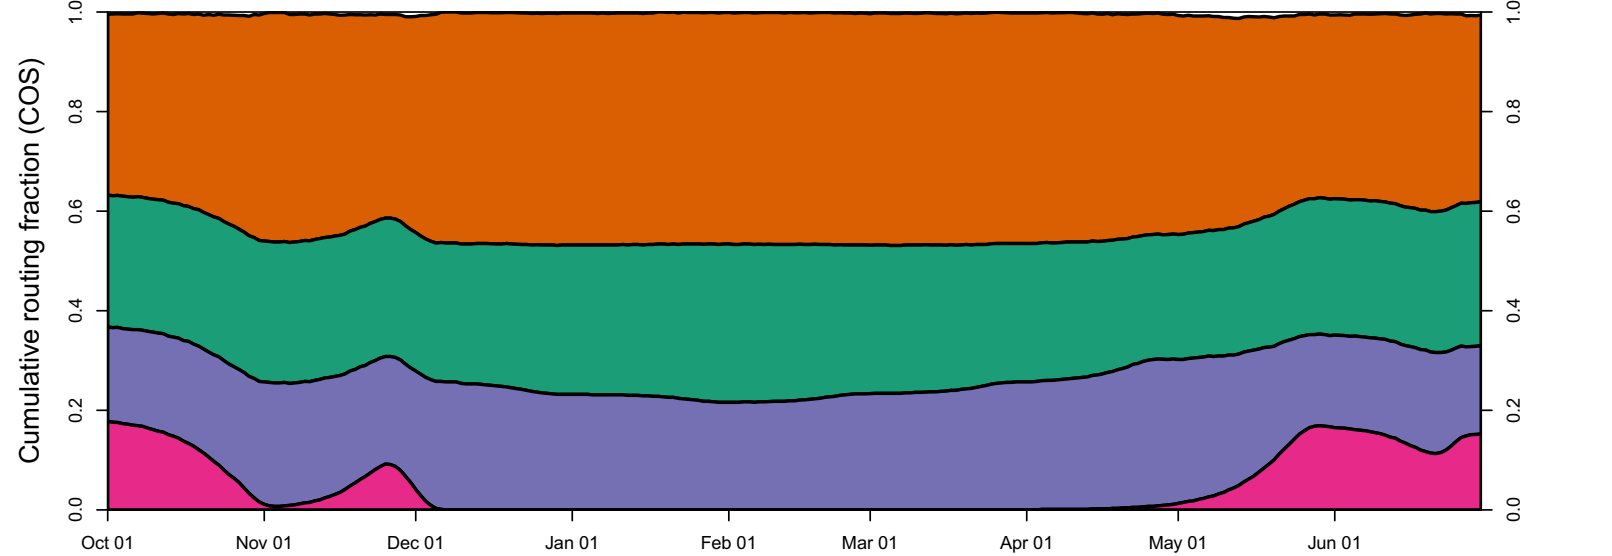

1979 (WY type = BN)

Oct 01 Nov 01 Dec 01 Jan 01 Feb 01 Mar 01 Apr 01 May 01 Jun 01

1980 (WY type = AN)

Oct 01 Nov 01 Dec 01 Jan 01 Feb 01 Mar 01 Apr 01 May 01 Jun 01 Jul 01

1981 (WY type = D)

1982 (WY type = W)