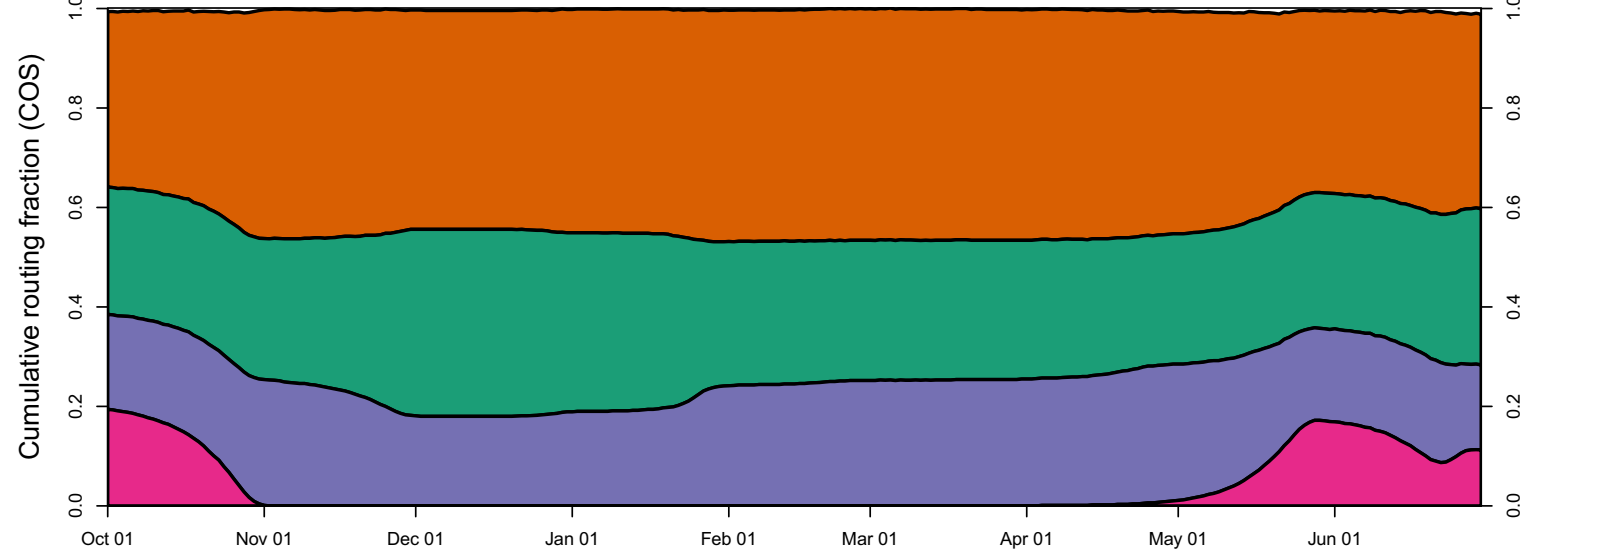

1944 (WY type = D)

Oct 01 Nov 01 Dec 01 Jan 01 Feb 01 Mar 01 Apr 01 May 01 Jun 01 Jul 01

1945 (WY type = BN)

Oct 01 Nov 01 Dec 01 Jan 01 Feb 01 Mar 01 Apr 01 May 01 Jun 01

1946 (WY type = BN)

Oct 01 Nov 01 Dec 01 Jan 01 Feb 01 Mar 01 Apr 01 May 01 Jun 01