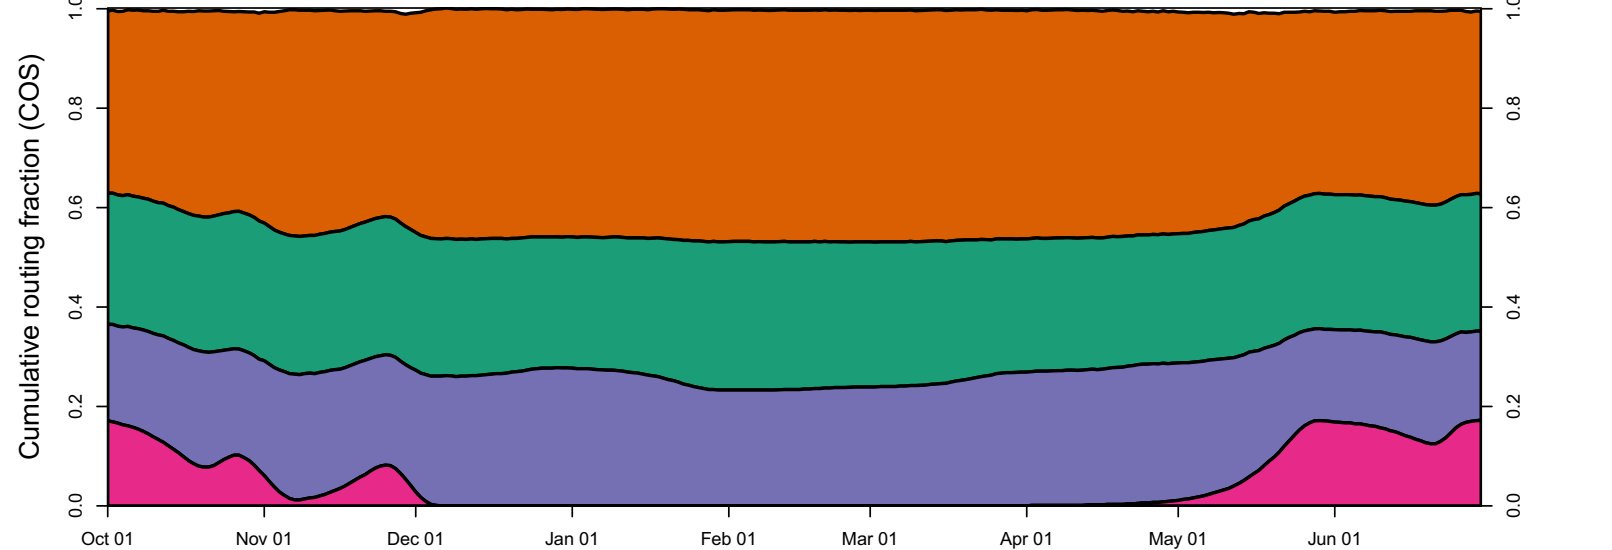

1947 (WY type = D)

Oct 01   Nov 01   Dec 01   Jan 01   Feb 01   Mar 01   Apr 01   May 01   Jun 01