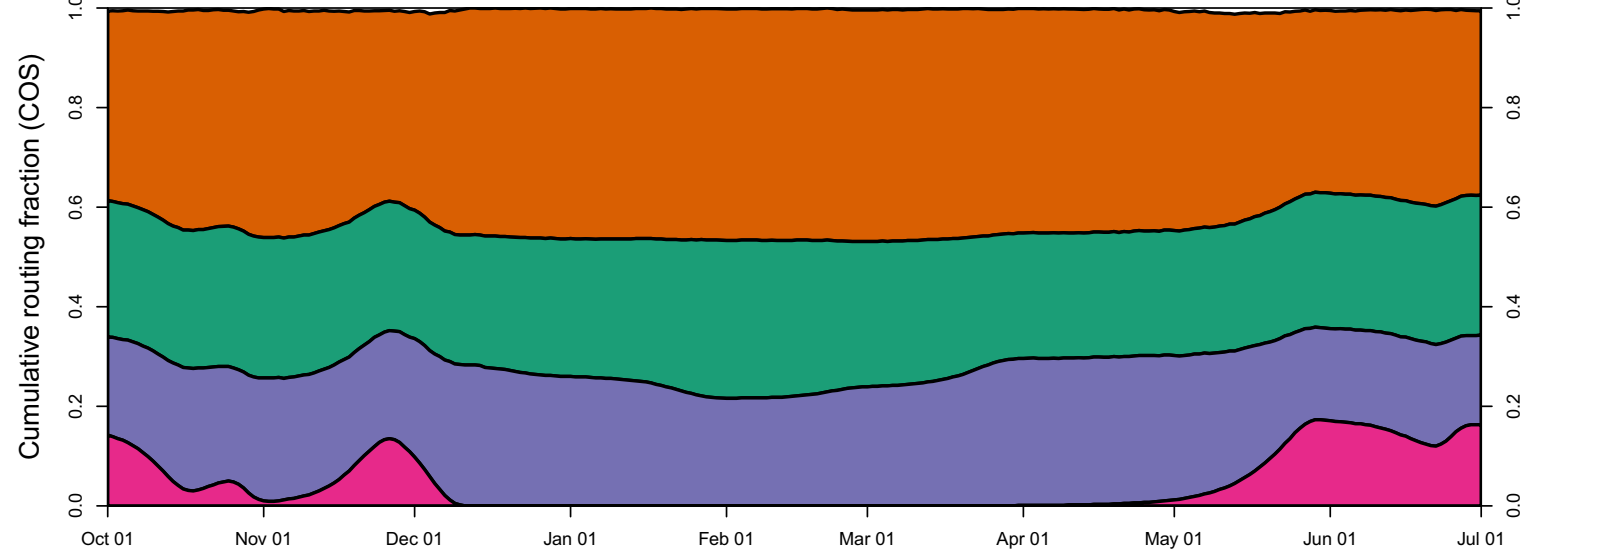

1944 (WY type = D)

Oct 01   Nov 01   Dec 01   Jan 01   Feb 01   Mar 01   Apr 01   May 01   Jun 01   Jul 01