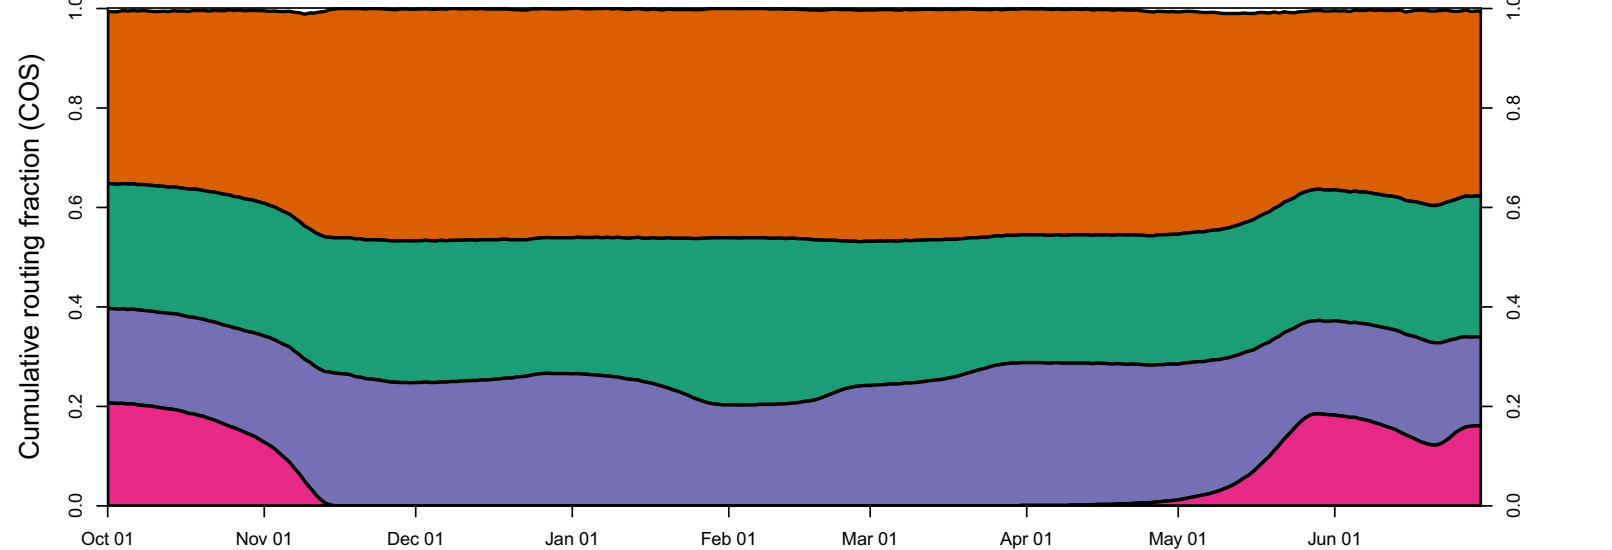

1959 (WY type = BN)

Oct 01 Nov 01 Dec 01 Jan 01 Feb 01 Mar 01 Apr 01 May 01 Jun 01

1960 (WY type = D)

Oct 01 Nov 01 Dec 01 Jan 01 Feb 01 Mar 01 Apr 01 May 01 Jun 01 Jul 01

1961 (WY type = D)

Oct 01 Nov 01 Dec 01 Jan 01 Feb 01 Mar 01 Apr 01 May 01 Jun 01

1962 (WY type = BN)

Oct 01 Nov 01 Dec 01 Jan 01 Feb 01 Mar 01 Apr 01 May 01 Jun 01

1963 (WY type = W)

Oct 01 Nov 01 Dec 01 Jan 01 Feb 01 Mar 01 Apr 01 May 01 Jun 01

1964 (WY type = D)

Oct 01 Nov 01 Dec 01 Jan 01 Feb 01 Mar 01 Apr 01 May 01 Jun 01 Jul 01