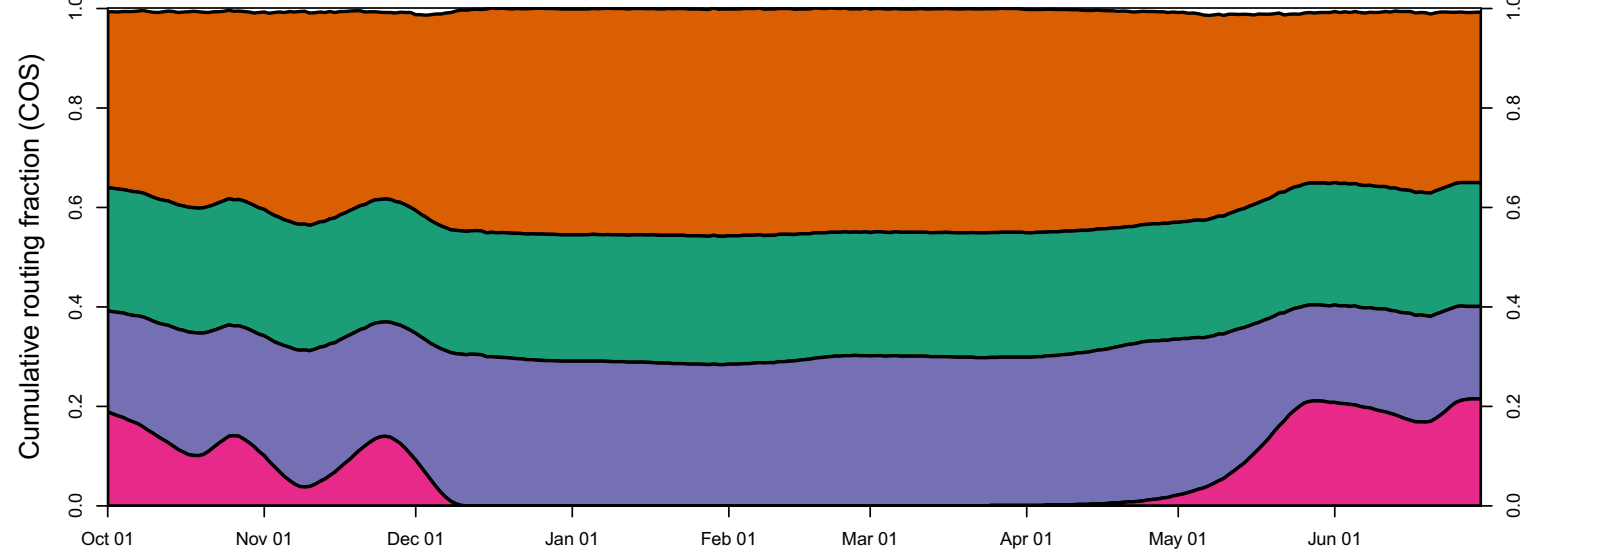

1974 (WY type = W)

Oct 01 Nov 01 Dec 01 Jan 01 Feb 01 Mar 01 Apr 01 May 01 Jun 01

1976 (WY type = C)

1977 (WY type = C)

Oct 01 Nov 01 Dec 01 Jan 01 Feb 01 Mar 01 Apr 01 May 01 Jun 01

1978 (WY type = AN)

Oct 01 Nov 01 Dec 01 Jan 01 Feb 01 Mar 01 Apr 01 May 01 Jun 01