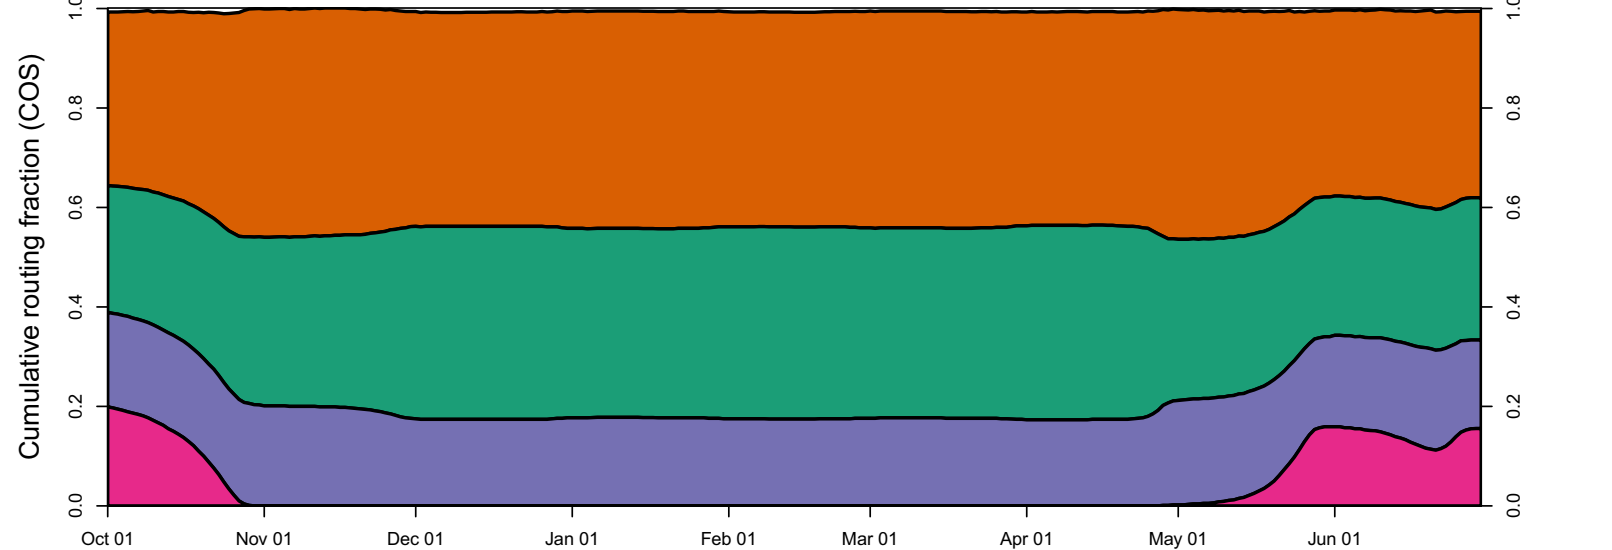

1979 (WY type = BN)

Oct 01 Nov 01 Dec 01 Jan 01 Feb 01 Mar 01 Apr 01 May 01 Jun 01

1980 (WY type = AN)

Oct 01 Nov 01 Dec 01 Jan 01 Feb 01 Mar 01 Apr 01 May 01 Jun 01 Jul 01

1981 (WY type = D)

1982 (WY type = W)