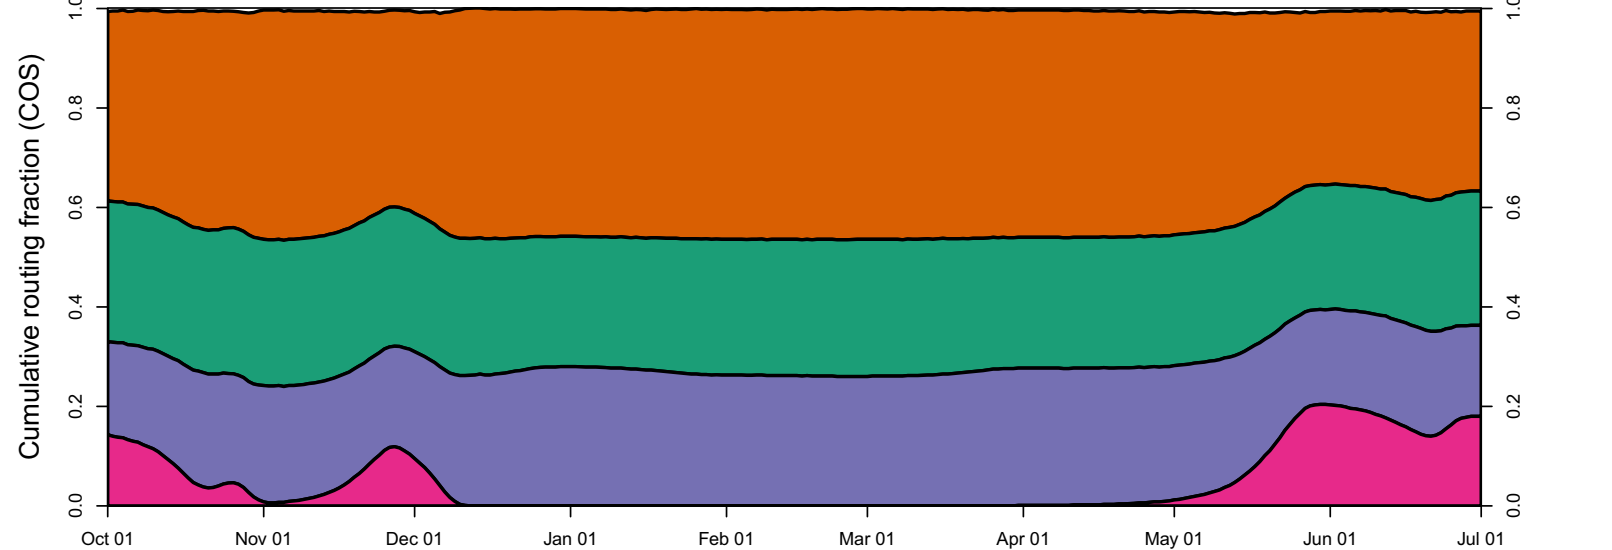

1976 (WY type = C)