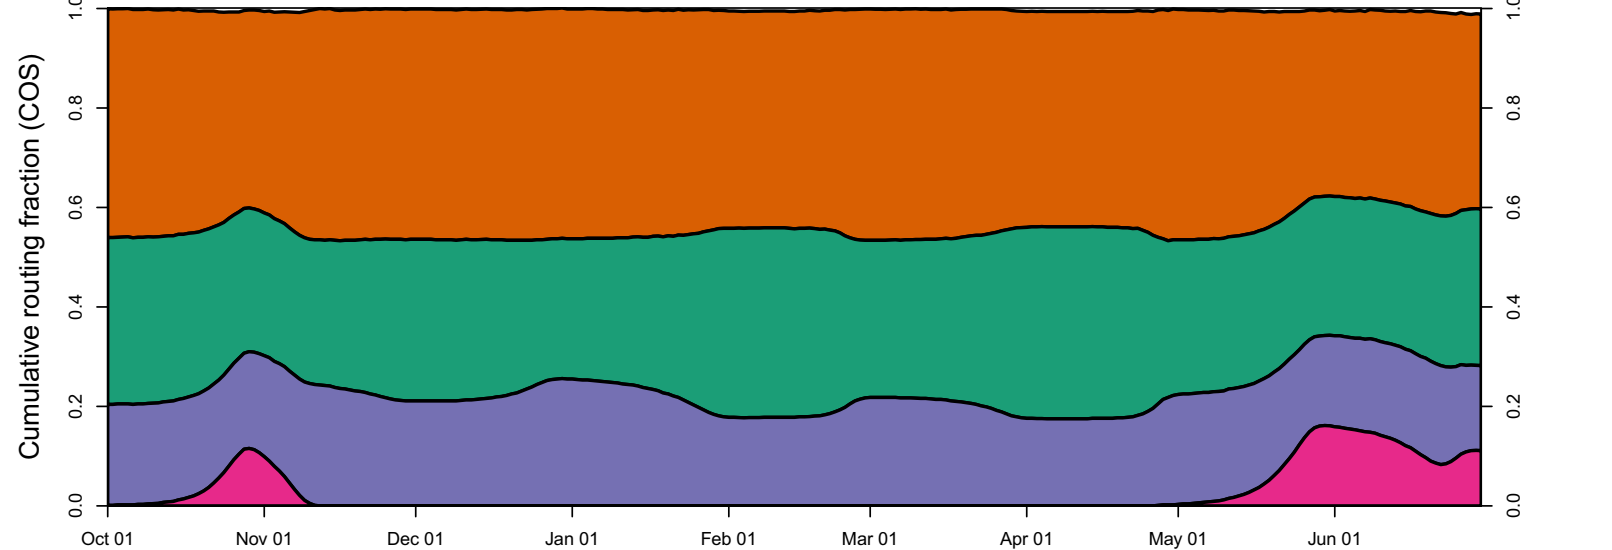

1963 (WY type = W)

Oct 01   Nov 01   Dec 01   Jan 01   Feb 01   Mar 01   Apr 01   May 01   Jun 01