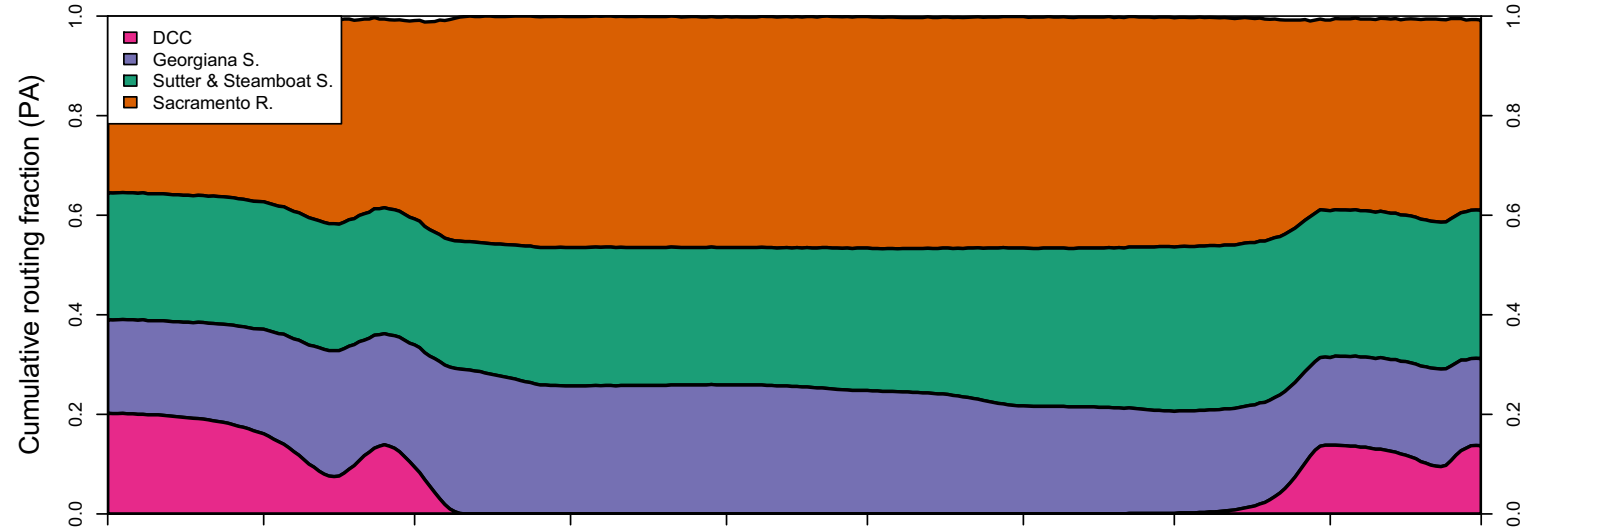

1948 (WY type = BN)

Oct 01   Nov 01   Dec 01   Jan 01   Feb 01   Mar 01   Apr 01   May 01   Jun 01   Jul 01