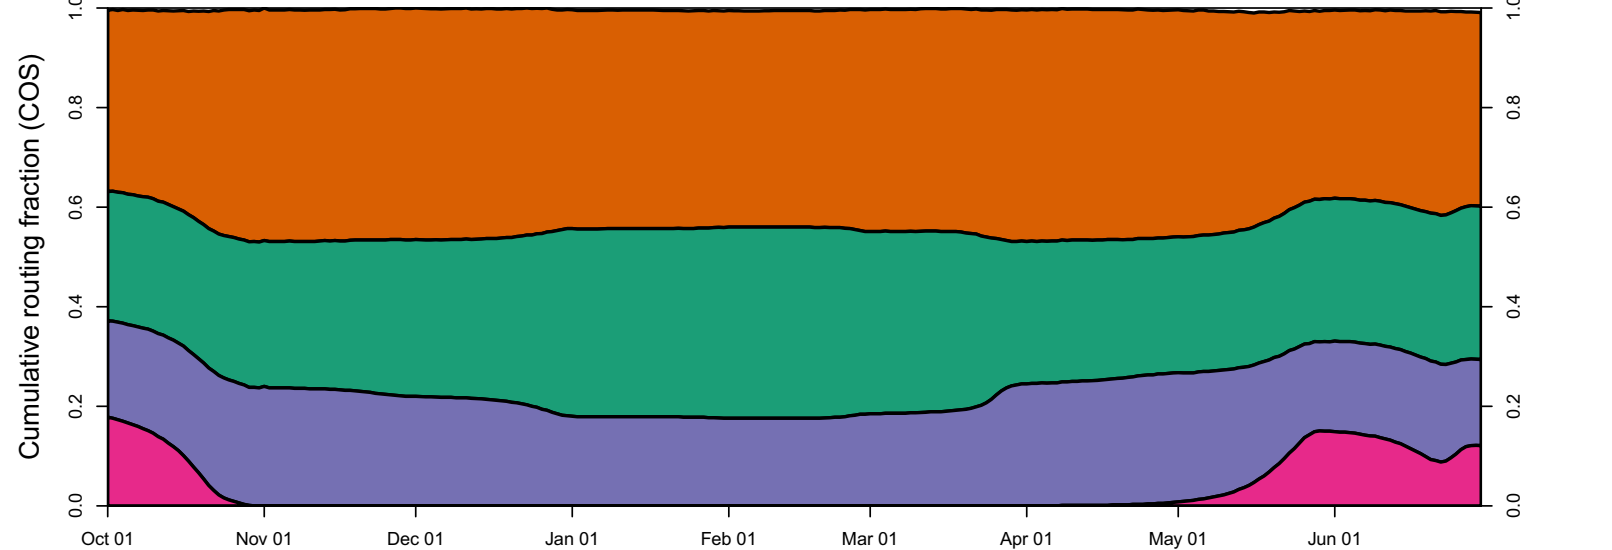

1971 (WY type = W)

Oct 01 Nov 01 Dec 01 Jan 01 Feb 01 Mar 01 Apr 01 May 01 Jun 01

1972 (WY type = BN)

Oct 01 Nov 01 Dec 01 Jan 01 Feb 01 Mar 01 Apr 01 May 01 Jun 01 Jul 01

1973 (WY type = AN)

Oct 01 Nov 01 Dec 01 Jan 01 Feb 01 Mar 01 Apr 01 May 01 Jun 01