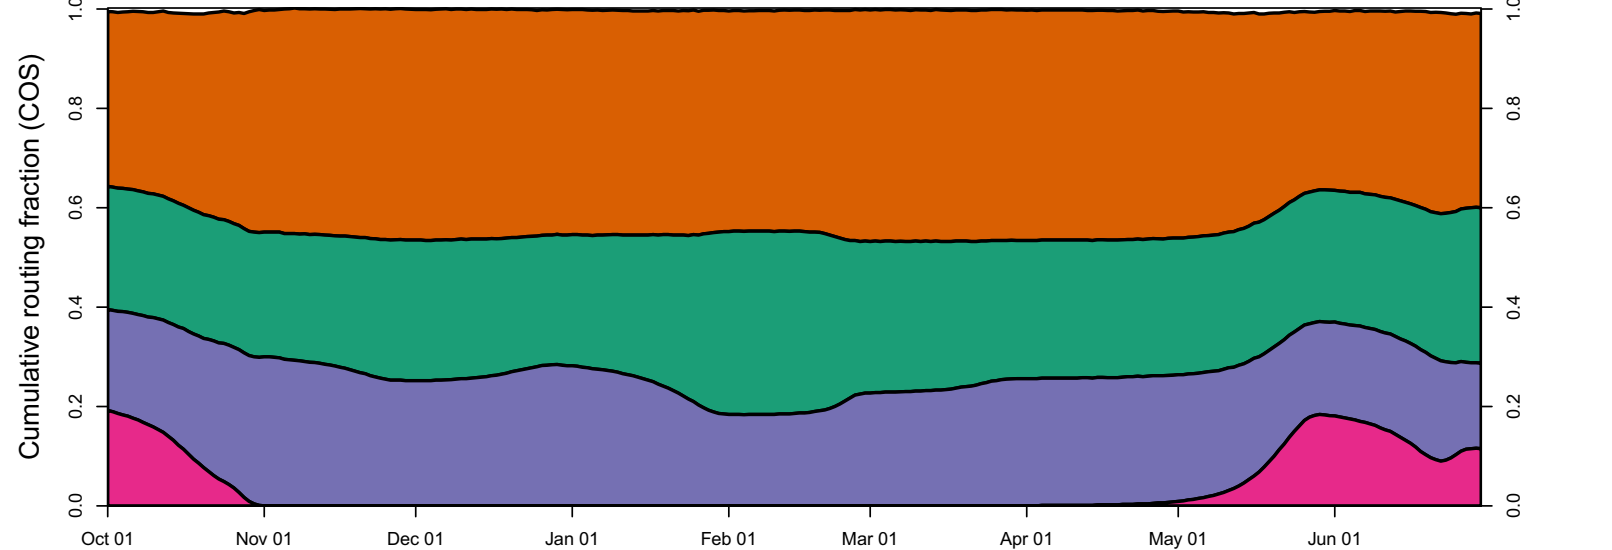

1959 (WY type = BN)

Oct 01 Nov 01 Dec 01 Jan 01 Feb 01 Mar 01 Apr 01 May 01 Jun 01

1960 (WY type = D)

Oct 01 Nov 01 Dec 01 Jan 01 Feb 01 Mar 01 Apr 01 May 01 Jun 01 Jul 01

1961 (WY type = D)

Oct 01 Nov 01 Dec 01 Jan 01 Feb 01 Mar 01 Apr 01 May 01 Jun 01

1962 (WY type = BN)

Oct 01 Nov 01 Dec 01 Jan 01 Feb 01 Mar 01 Apr 01 May 01 Jun 01

1963 (WY type = W)

Oct 01 Nov 01 Dec 01 Jan 01 Feb 01 Mar 01 Apr 01 May 01 Jun 01

1964 (WY type = D)

Oct 01 Nov 01 Dec 01 Jan 01 Feb 01 Mar 01 Apr 01 May 01 Jun 01 Jul 01