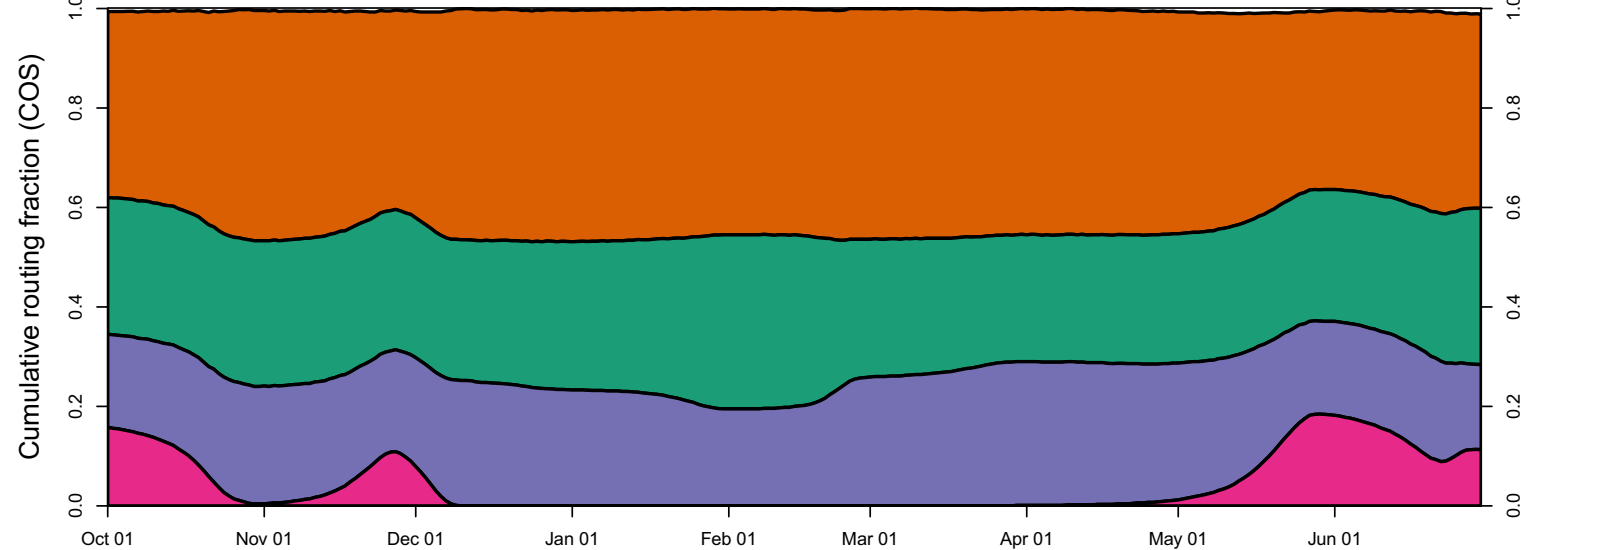

1959 (WY type = BN)

Oct 01   Nov 01   Dec 01   Jan 01   Feb 01   Mar 01   Apr 01   May 01   Jun 01