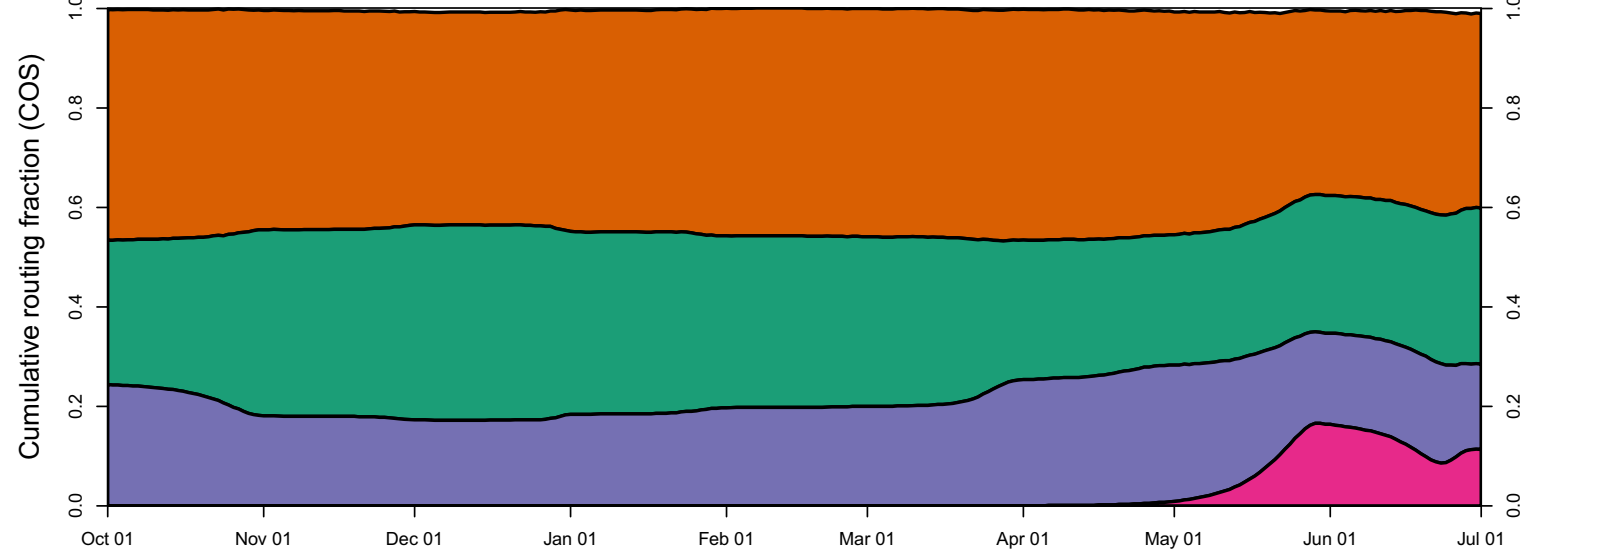

1984 (WY type = W)

Oct 01   Nov 01   Dec 01   Jan 01   Feb 01   Mar 01   Apr 01   May 01   Jun 01   Jul 01