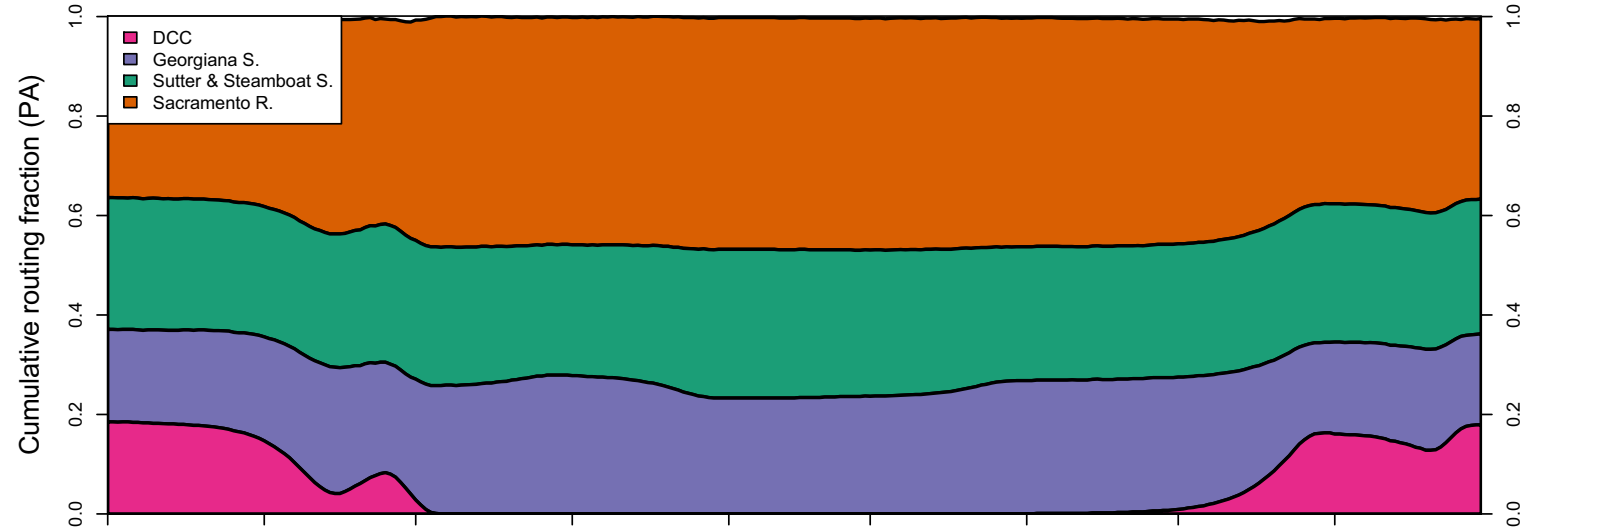

1947 (WY type = D)

Oct 01   Nov 01   Dec 01   Jan 01   Feb 01   Mar 01   Apr 01   May 01   Jun 01