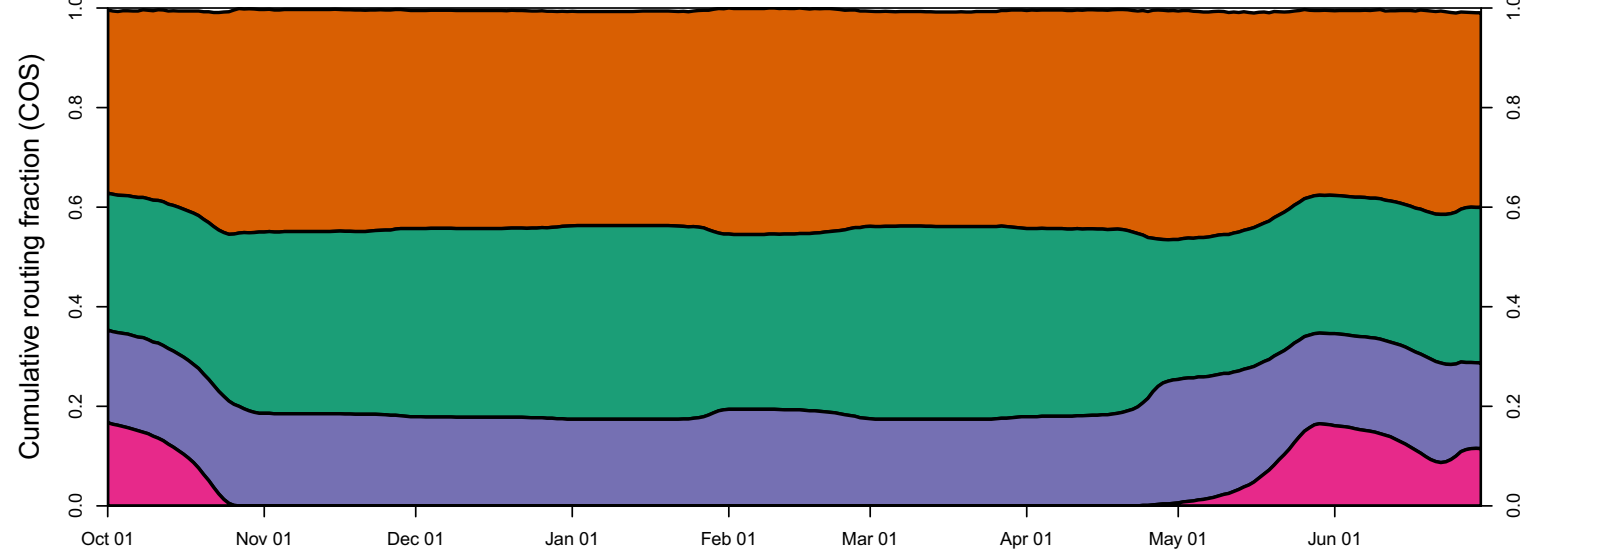

1974 (WY type = W)

Oct 01   Nov 01   Dec 01   Jan 01   Feb 01   Mar 01   Apr 01   May 01   Jun 01