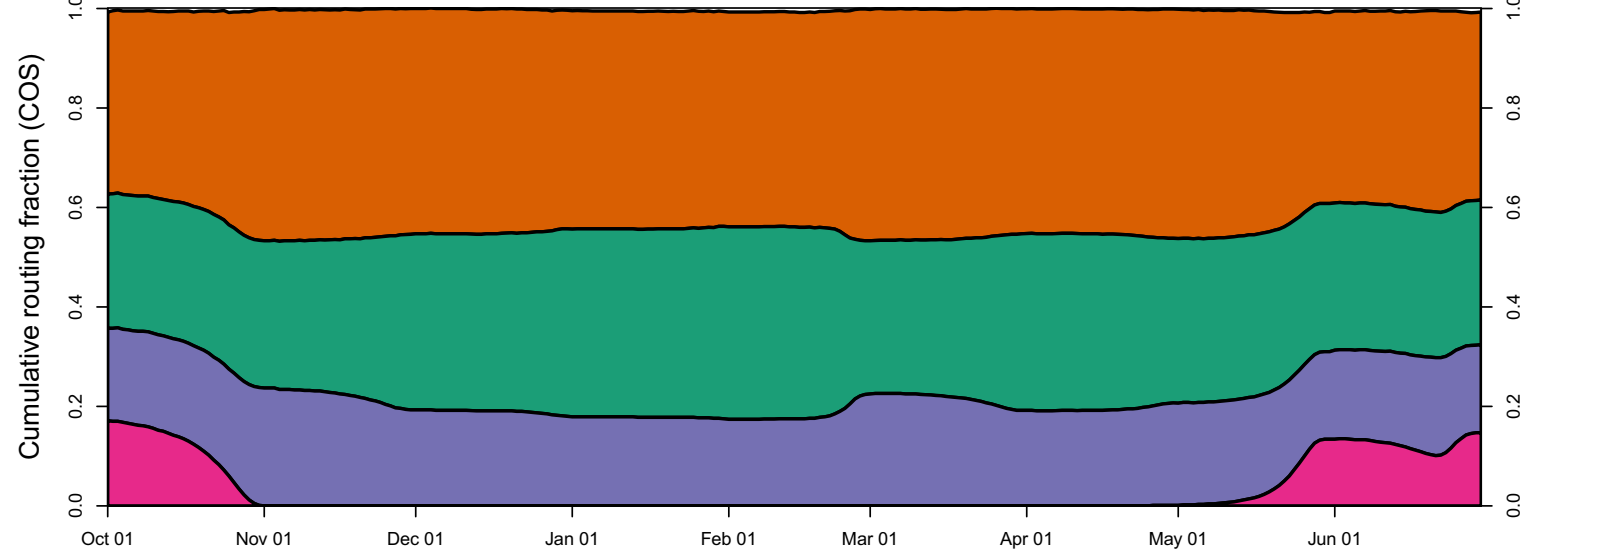

1942 (WY type = W)

Oct 01   Nov 01   Dec 01   Jan 01   Feb 01   Mar 01   Apr 01   May 01   Jun 01