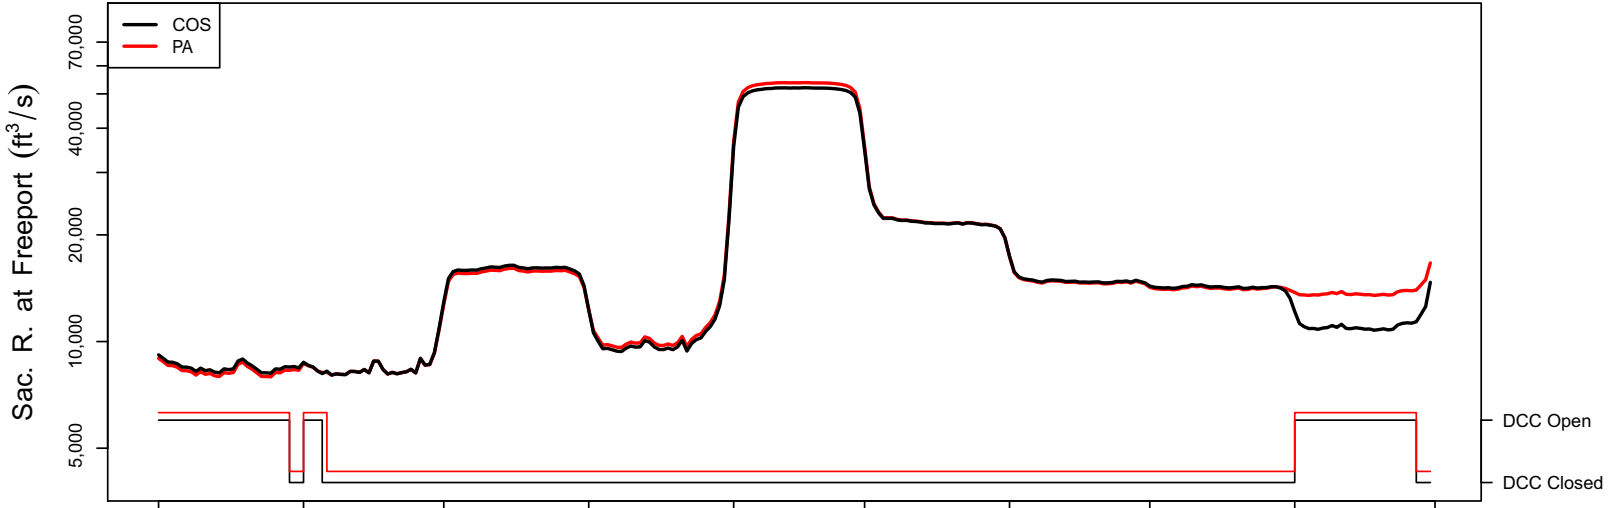

1962 (WY type = BN)

Oct 01   Nov 01   Dec 01   Jan 01   Feb 01   Mar 01   Apr 01   May 01   Jun 01