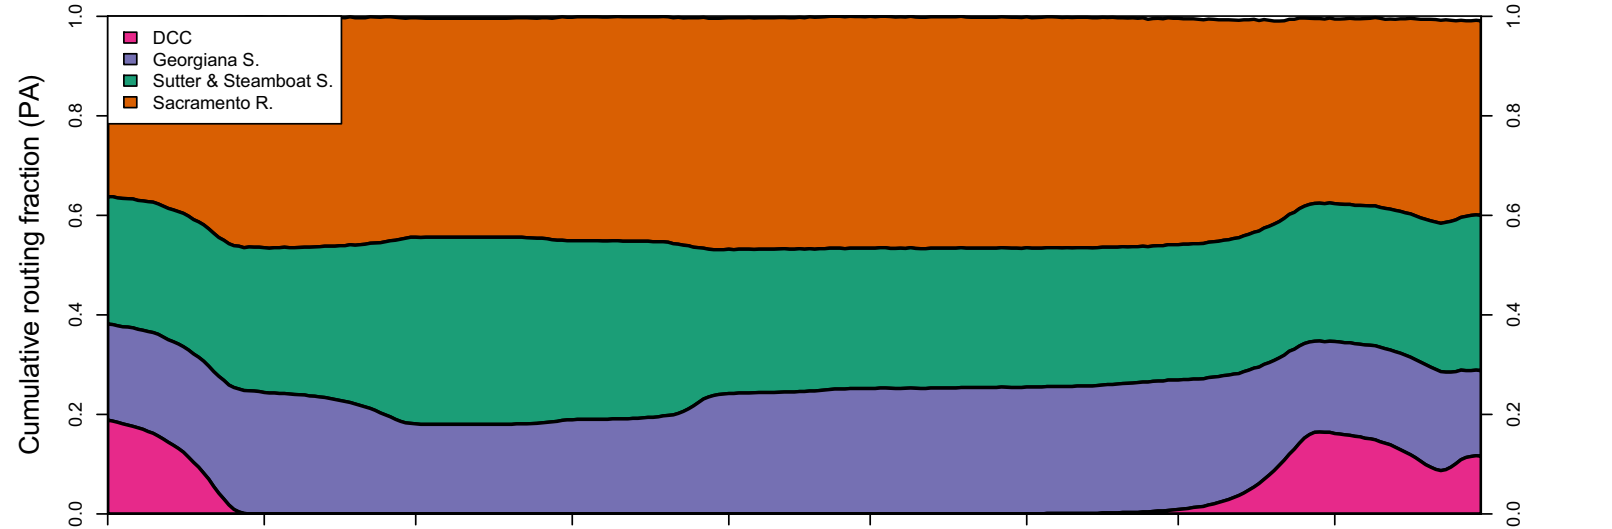

1944 (WY type = D)

Oct 01 Nov 01 Dec 01 Jan 01 Feb 01 Mar 01 Apr 01 May 01 Jun 01 Jul 01

1945 (WY type = BN)

Oct 01 Nov 01 Dec 01 Jan 01 Feb 01 Mar 01 Apr 01 May 01 Jun 01

1946 (WY type = BN)

Oct 01 Nov 01 Dec 01 Jan 01 Feb 01 Mar 01 Apr 01 May 01 Jun 01