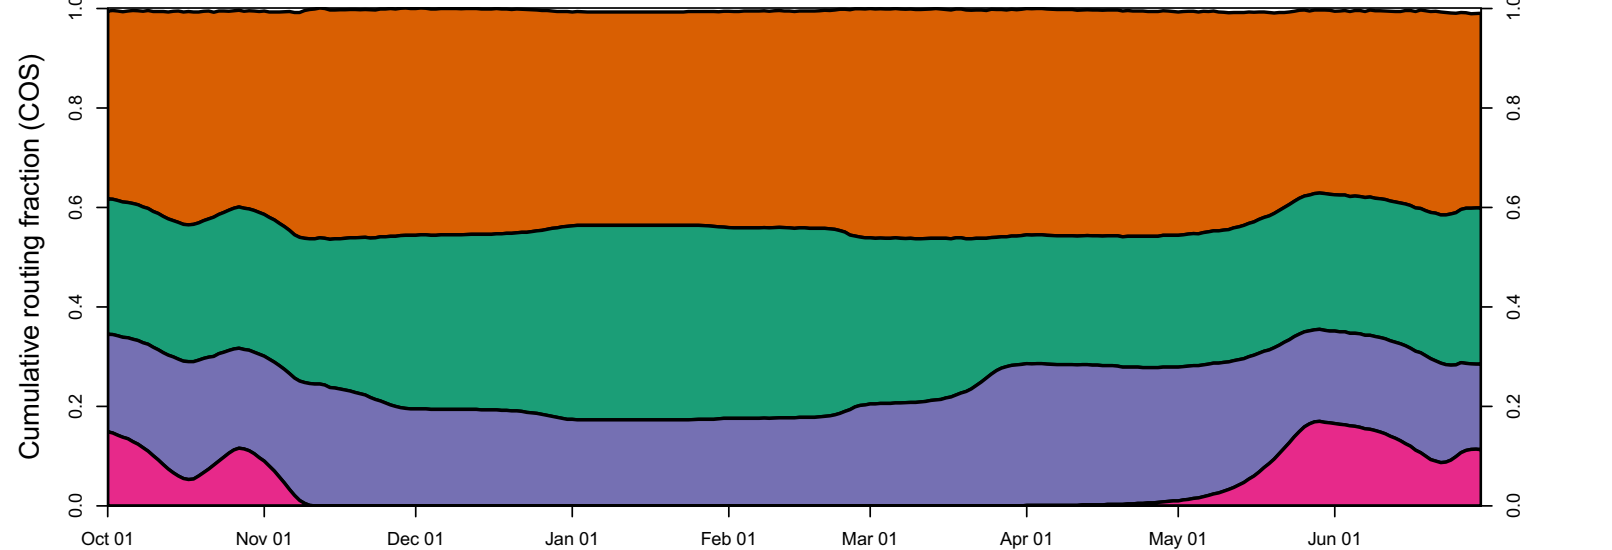

1968 (WY type = BN)

Oct 01 Nov 01 Dec 01 Jan 01 Feb 01 Mar 01 Apr 01 May 01 Jun 01 Jul 01

1969 (WY type = W)

Oct 01 Nov 01 Dec 01 Jan 01 Feb 01 Mar 01 Apr 01 May 01 Jun 01

1970 (WY type = W)

Oct 01 Nov 01 Dec 01 Jan 01 Feb 01 Mar 01 Apr 01 May 01 Jun 01