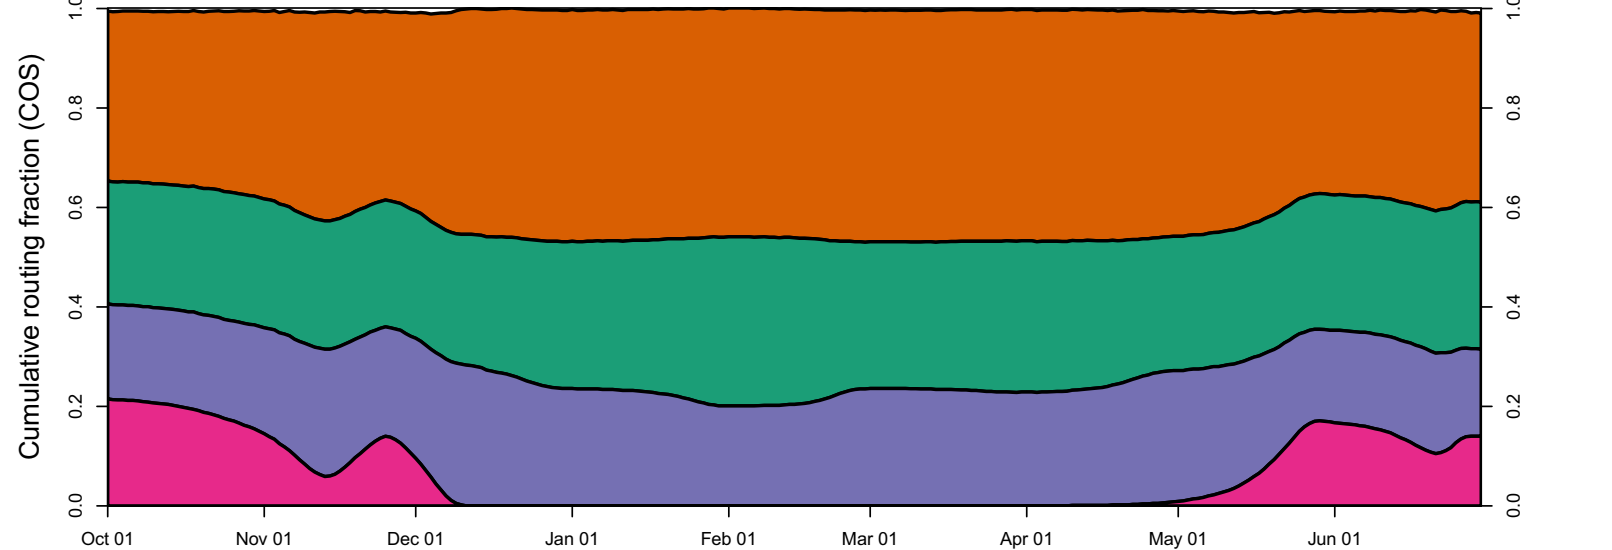

1950 (WY type = BN)

Oct 01   Nov 01   Dec 01   Jan 01   Feb 01   Mar 01   Apr 01   May 01   Jun 01