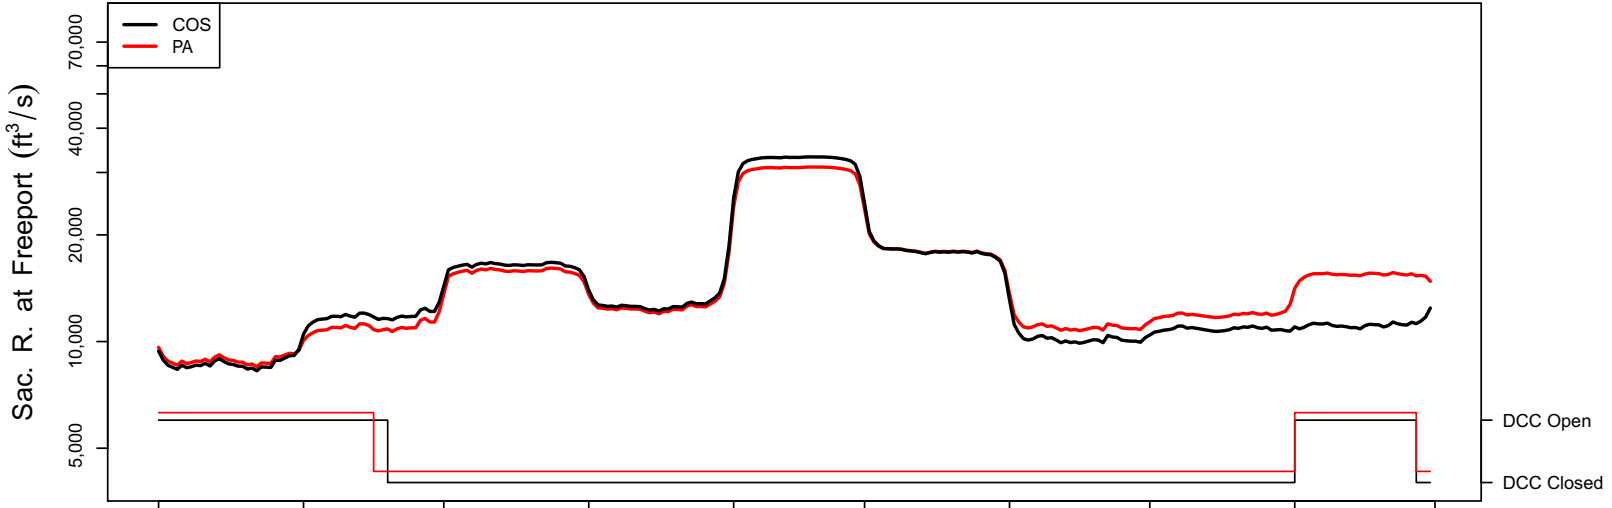

1959 (WY type = BN)

Oct 01 Nov 01 Dec 01 Jan 01 Feb 01 Mar 01 Apr 01 May 01 Jun 01

1960 (WY type = D)

Oct 01 Nov 01 Dec 01 Jan 01 Feb 01 Mar 01 Apr 01 May 01 Jun 01 Jul 01

1961 (WY type = D)

Oct 01 Nov 01 Dec 01 Jan 01 Feb 01 Mar 01 Apr 01 May 01 Jun 01