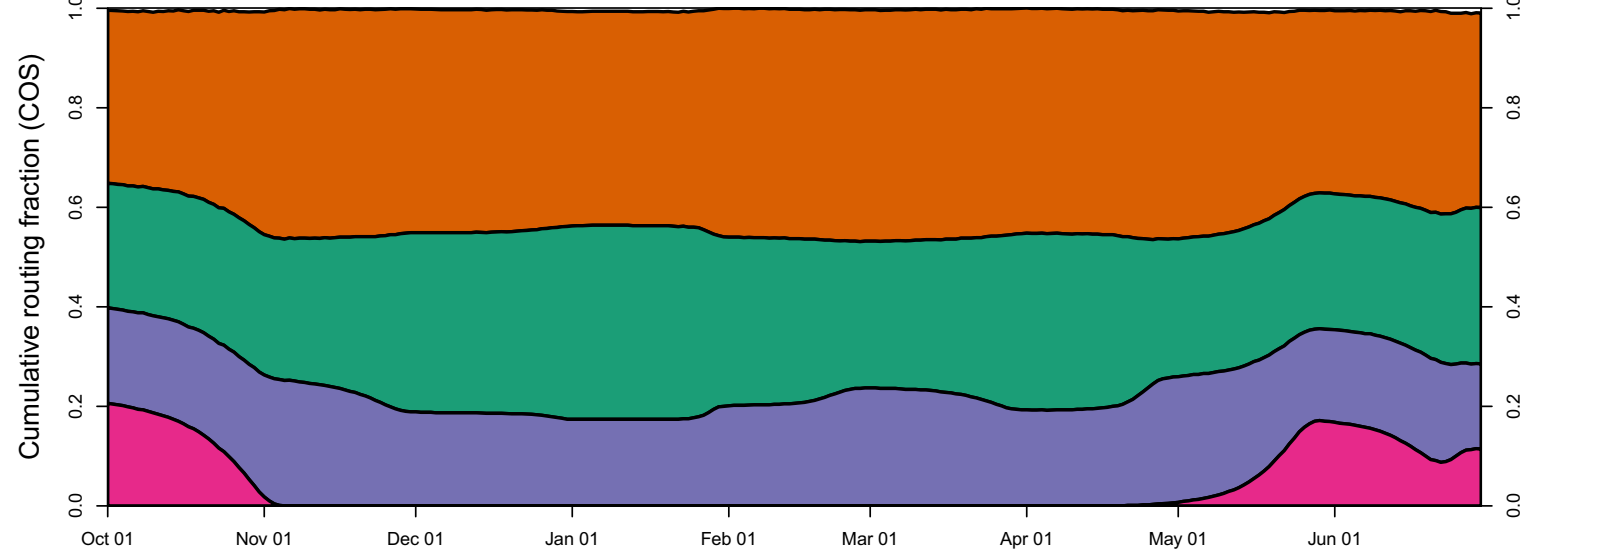

1965 (WY type = W)

Oct 01   Nov 01   Dec 01   Jan 01   Feb 01   Mar 01   Apr 01   May 01   Jun 01