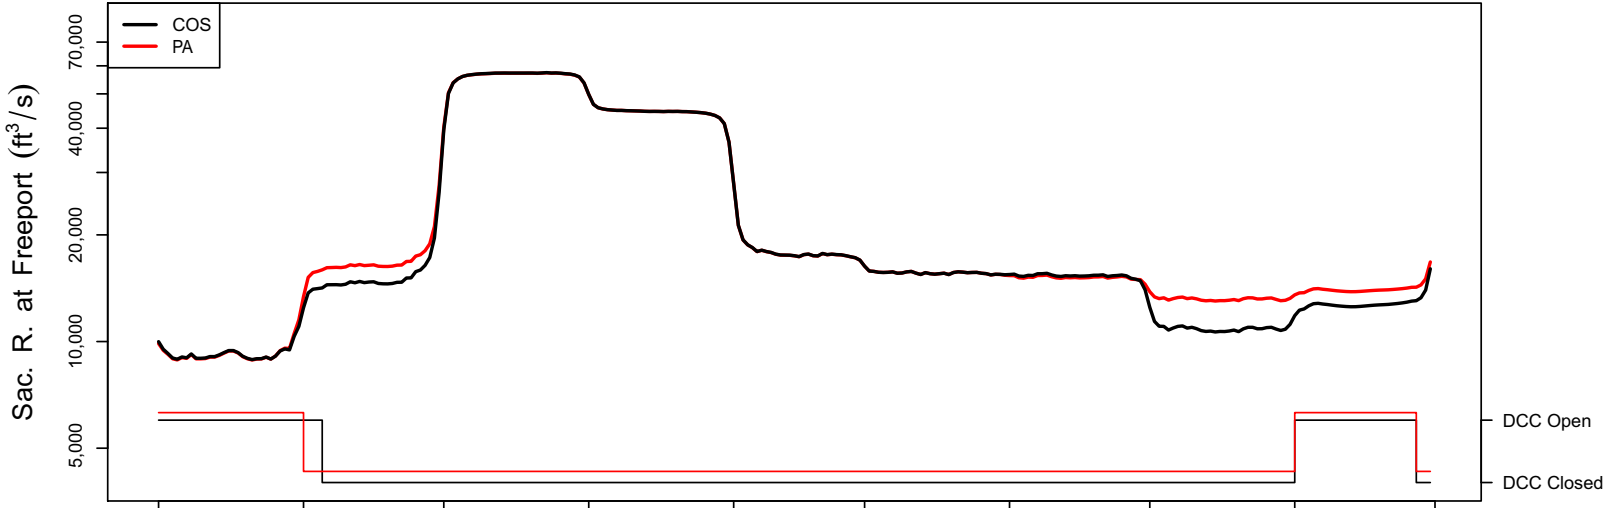

1944 (WY type = D)

Oct 01 Nov 01 Dec 01 Jan 01 Feb 01 Mar 01 Apr 01 May 01 Jun 01 Jul 01

1945 (WY type = BN)

Oct 01 Nov 01 Dec 01 Jan 01 Feb 01 Mar 01 Apr 01 May 01 Jun 01

1946 (WY type = BN)

Oct 01 Nov 01 Dec 01 Jan 01 Feb 01 Mar 01 Apr 01 May 01 Jun 01