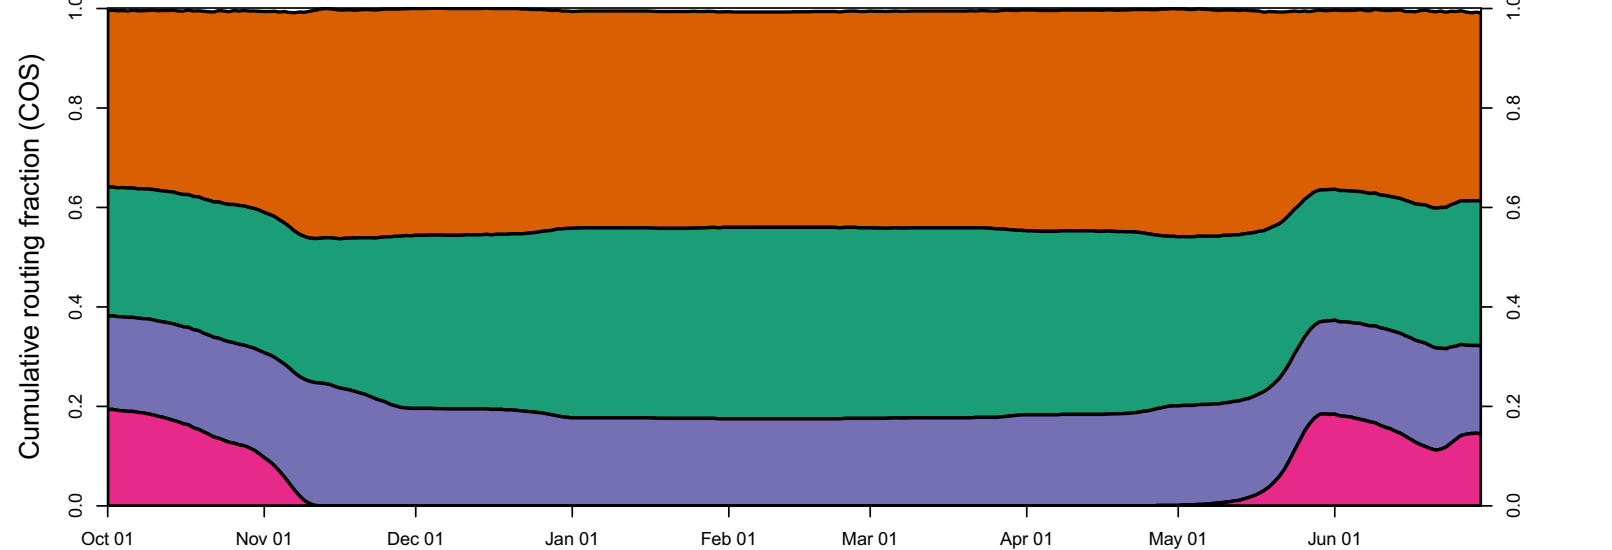

1941 (WY type = W)

Oct 01   Nov 01   Dec 01   Jan 01   Feb 01   Mar 01   Apr 01   May 01   Jun 01