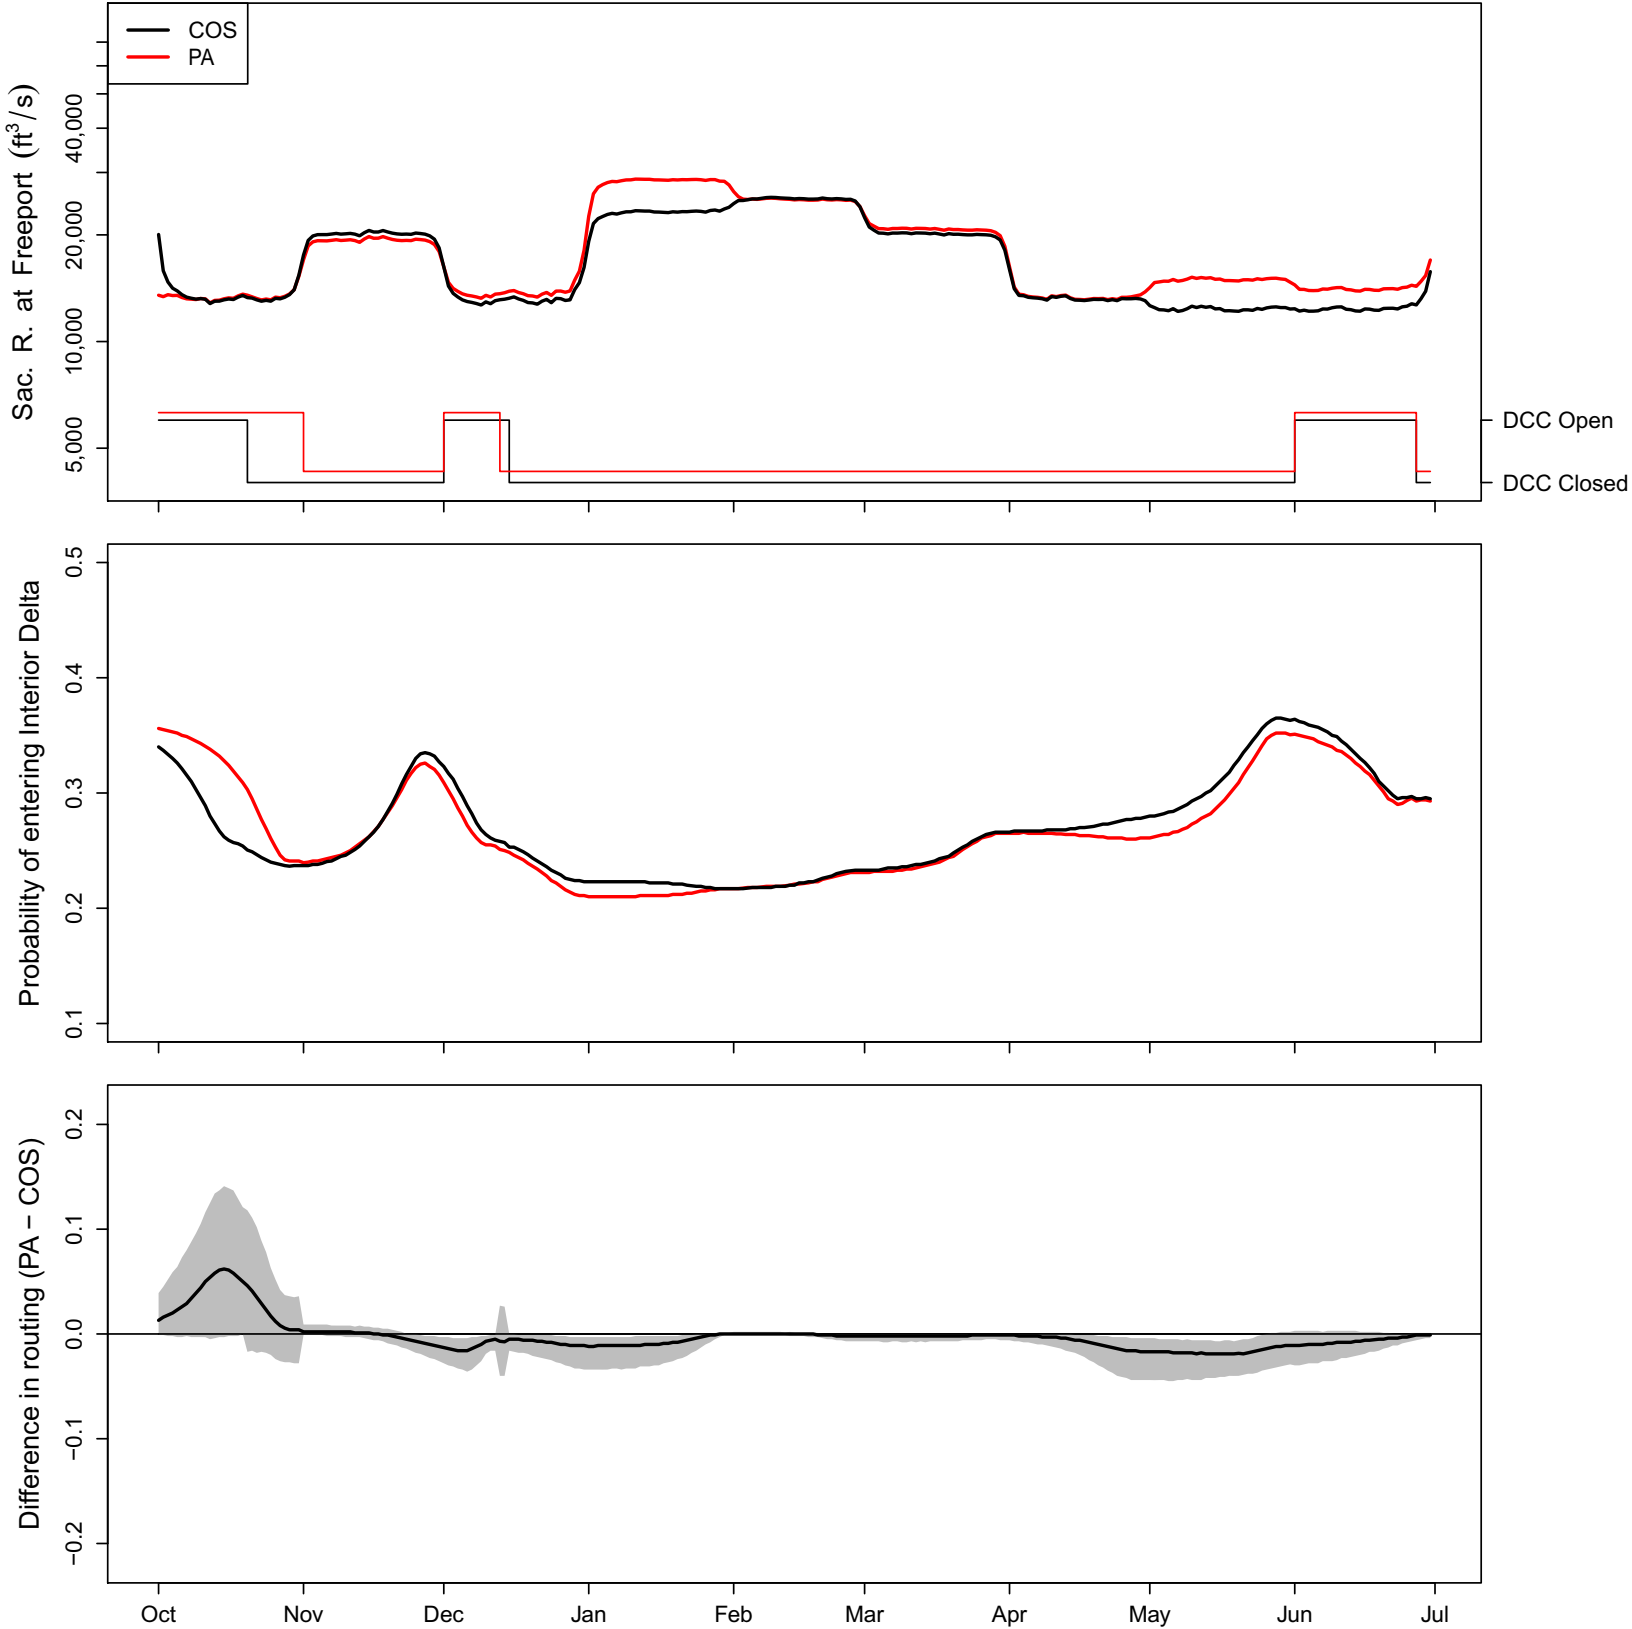

1966 (WY type = BN)