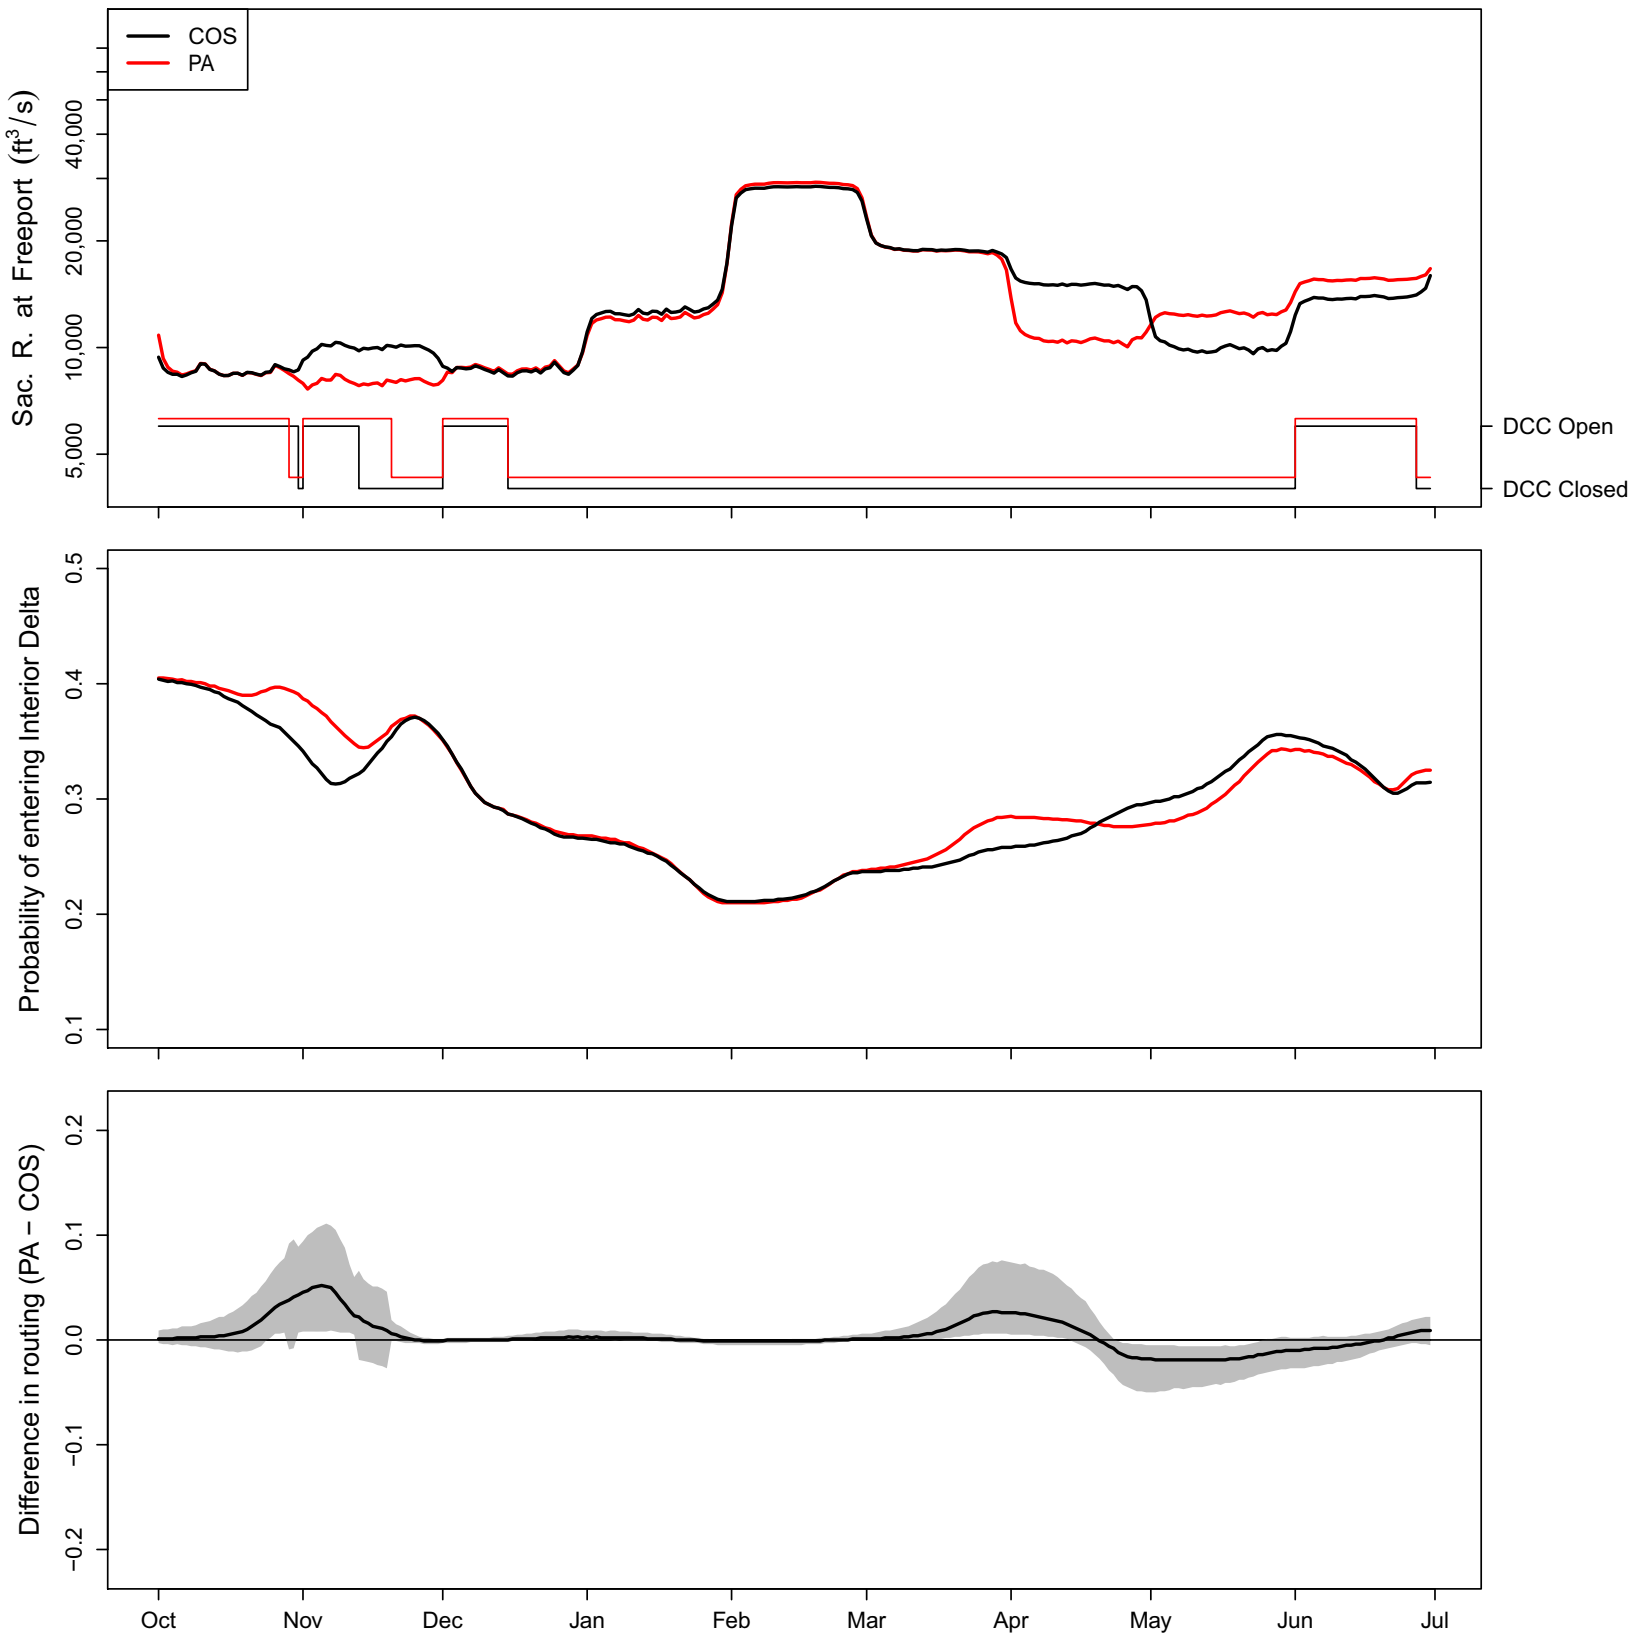

Appendix 4. Simulated Proportion of Fish Entering the Interior Delta by Year, Continuing Operations Compared to Proposed Action Scenarios, 1922–2003

1922 (WY type = AN)

1923 (WY type = BN)

1924 (WY type = C)

1957 (WY type = AN)

1958 (WY type = W)

1959 (WY type = BN)

1960 (WY type = D)

1961 (WY type = D)

1962 (WY type = BN)

1963 (WY type = W)

1964 (WY type = D)