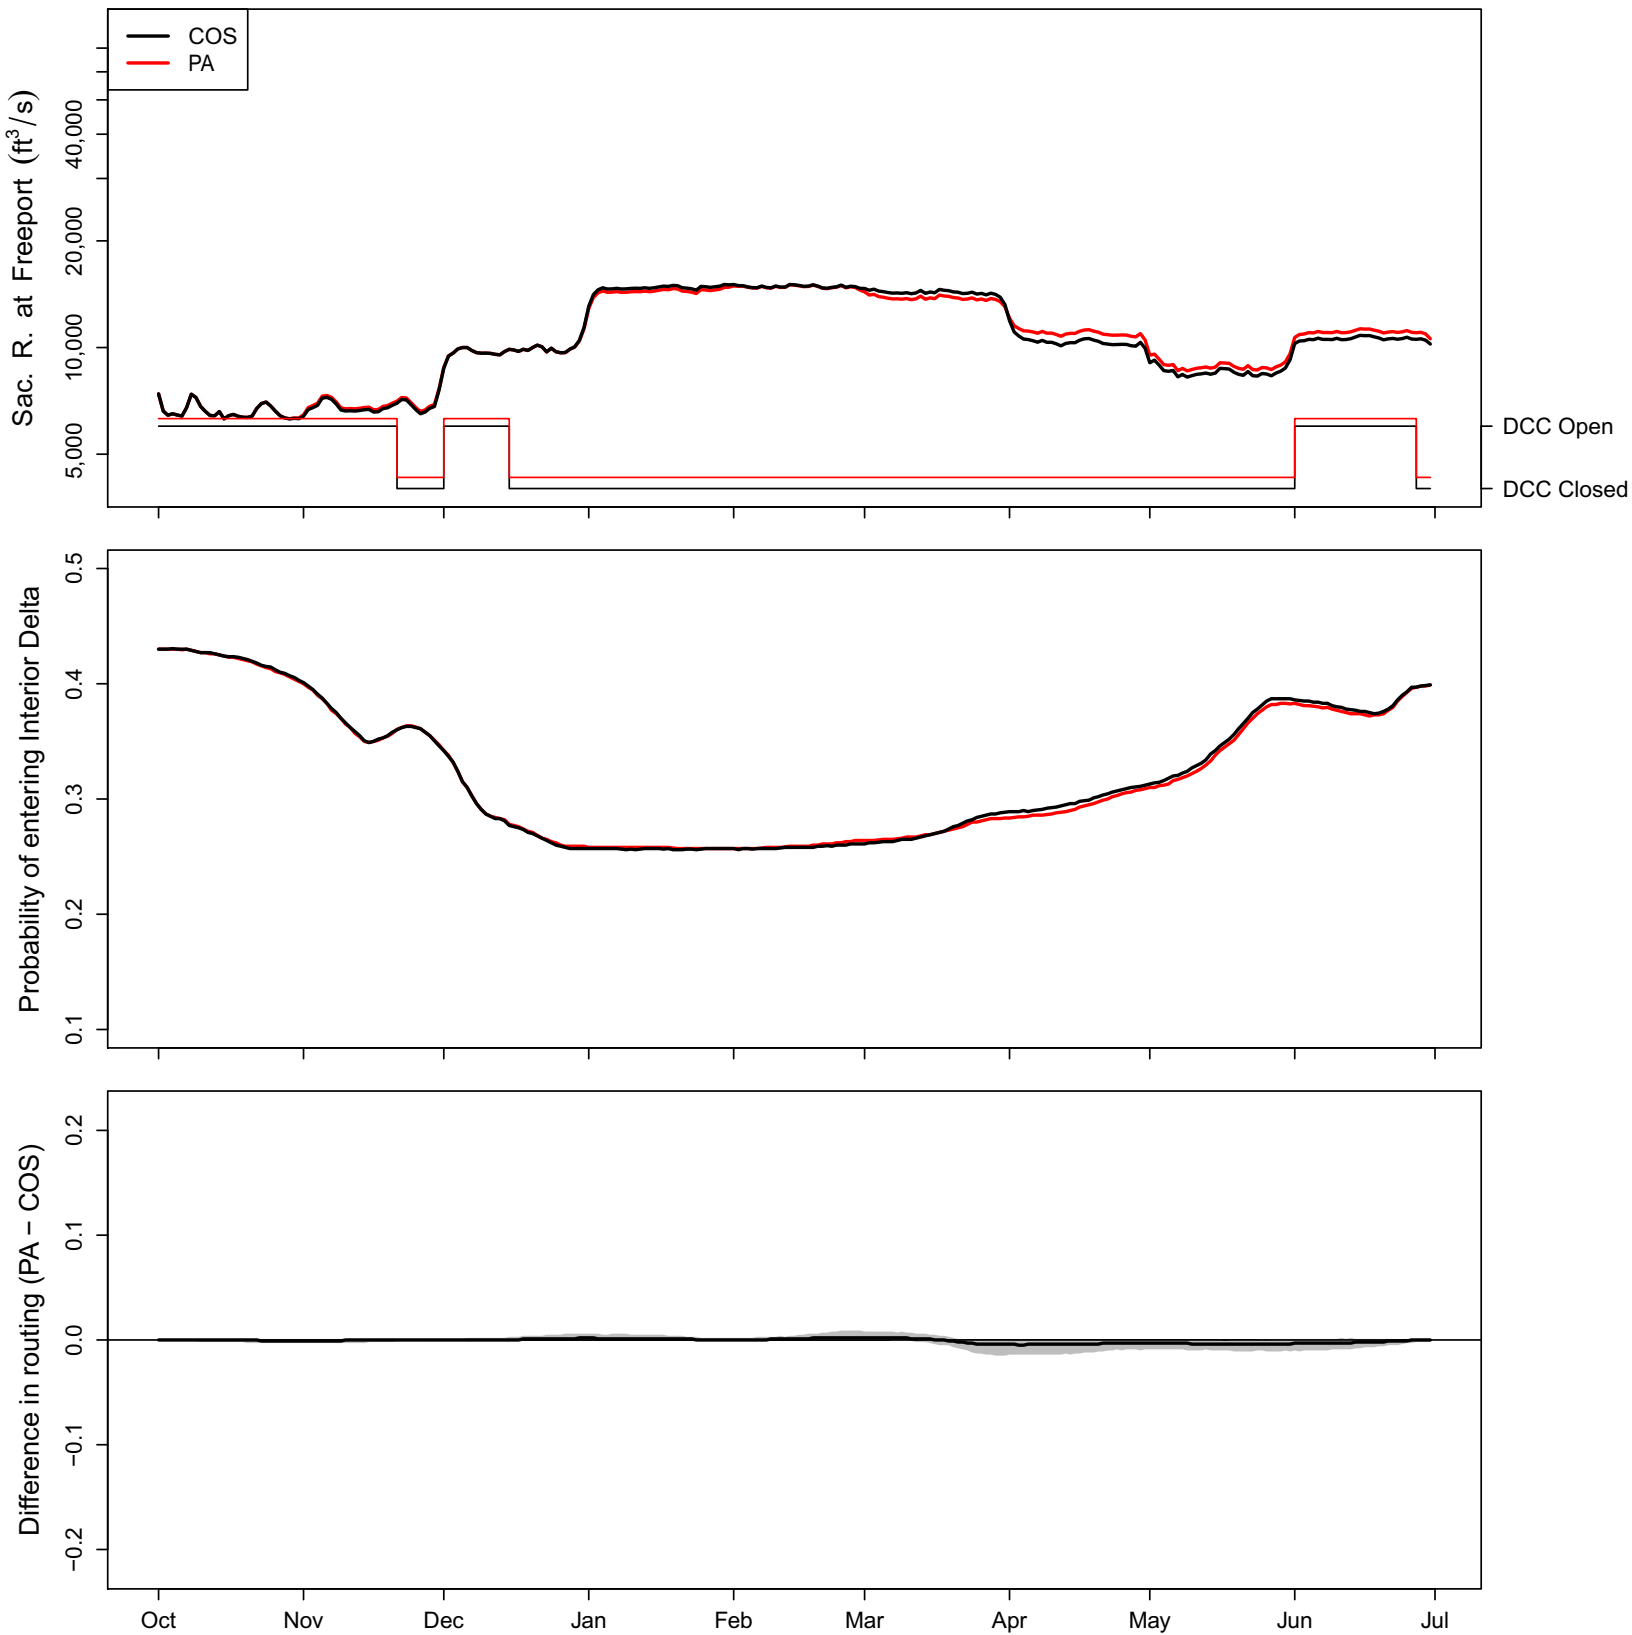

Appendix 4. Simulated Proportion of Fish Entering the Interior Delta by Year, Continuing Operations Compared to Proposed Action Scenarios, 1922–2003

1922 (WY type = AN)

1923 (WY type = BN)

1924 (WY type = C)

1925 (WY type = D)

1926 (WY type = D)

1927 (WY type = W)

1928 (WY type = AN)

1929 (WY type = C)

1930 (WY type = D)

1931 (WY type = C)

1932 (WY type = D)

1933 (WY type = C)

1934 (WY type = C)

1935 (WY type = BN)

1936 (WY type = BN)

1937 (WY type = BN)

1938 (WY type = W)

1939 (WY type = D)

1940 (WY type = AN)