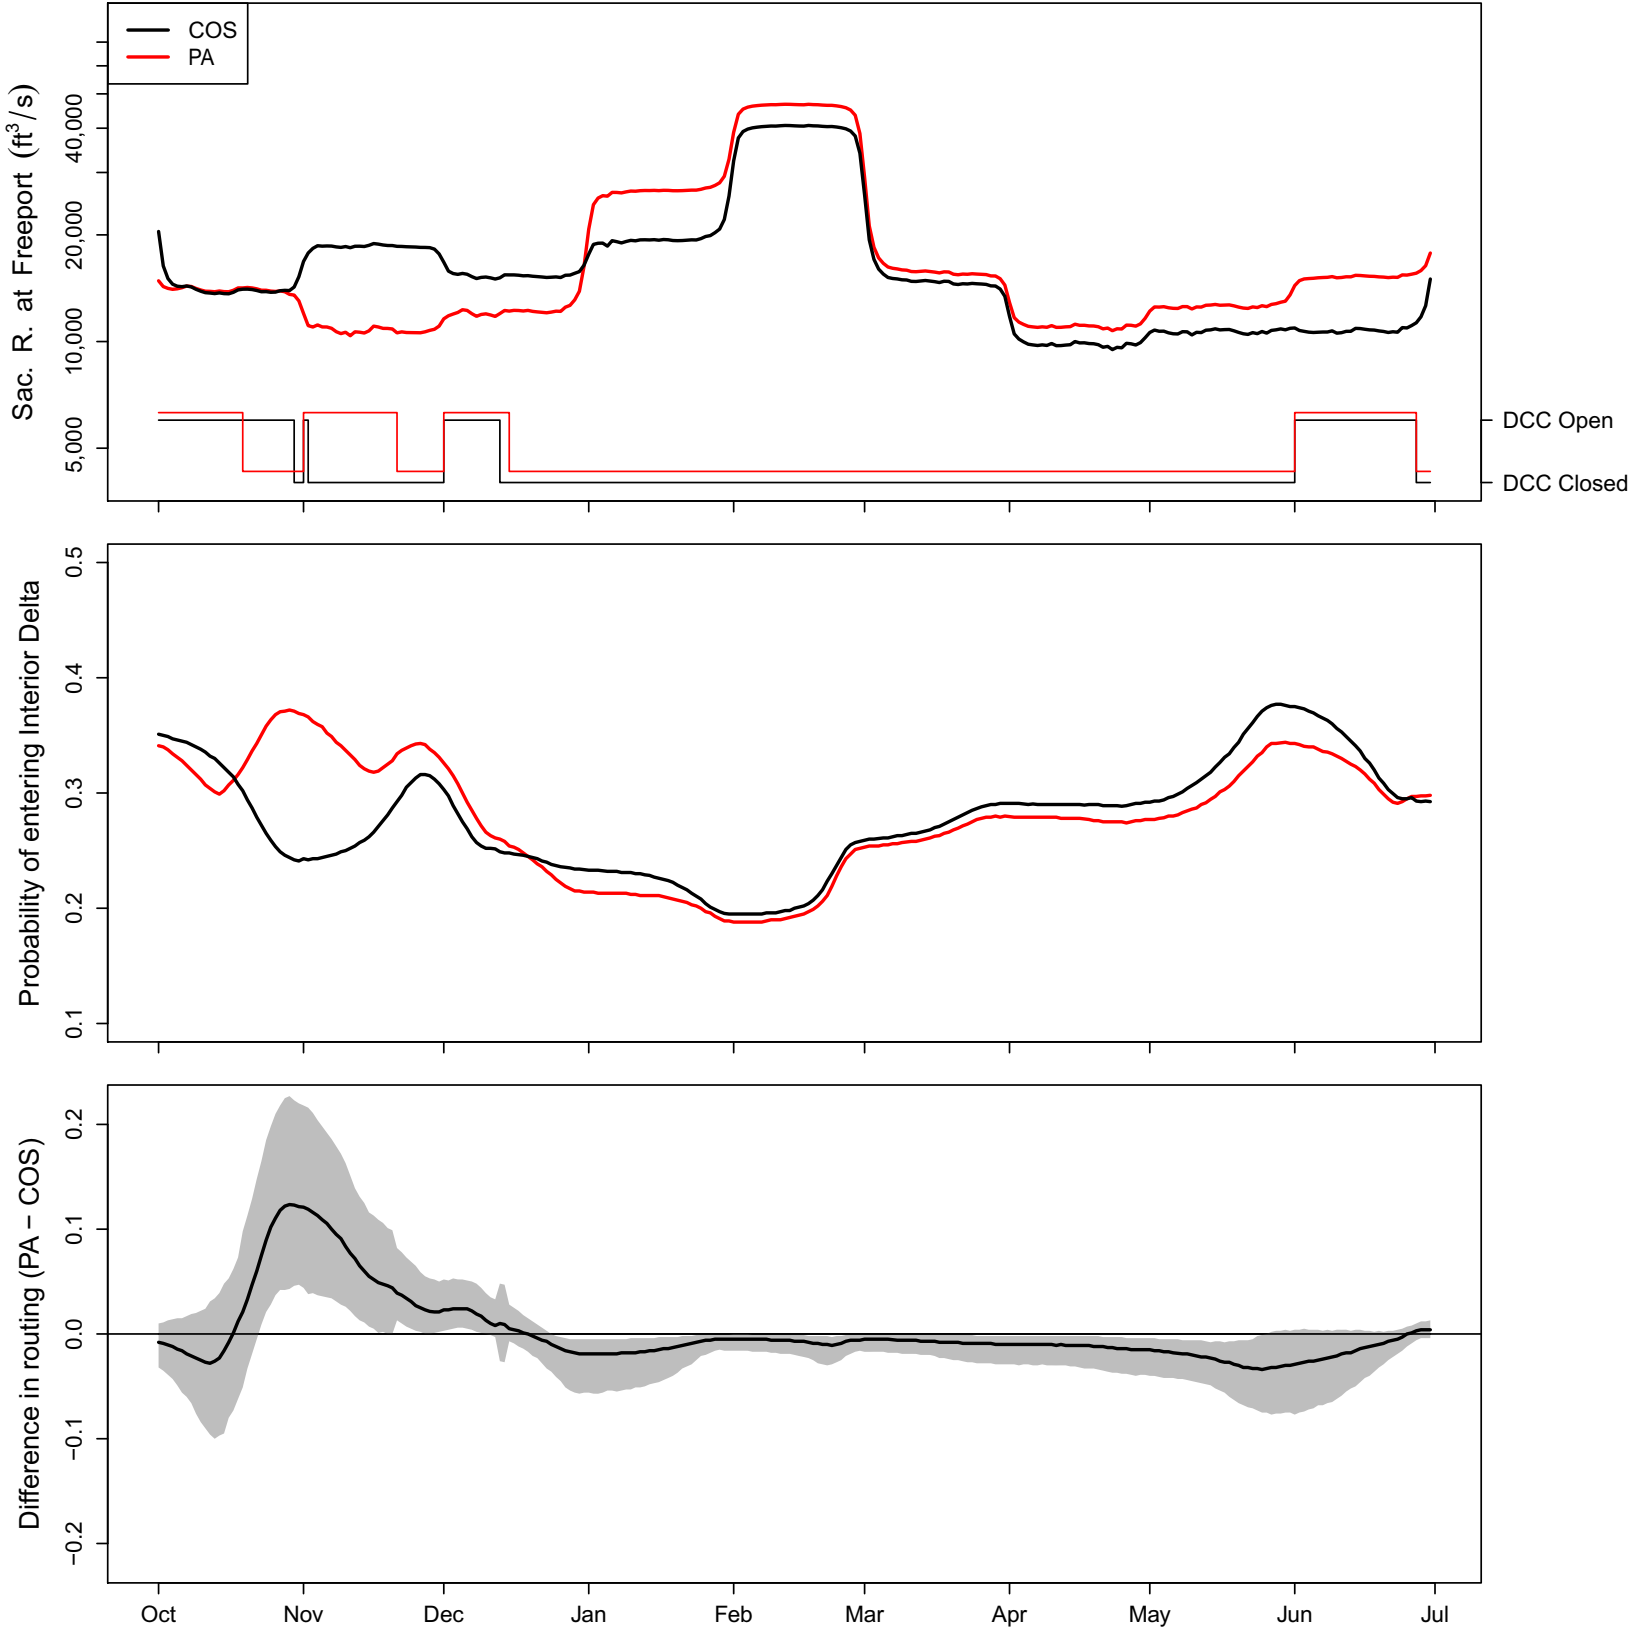

1959 (WY type = BN)