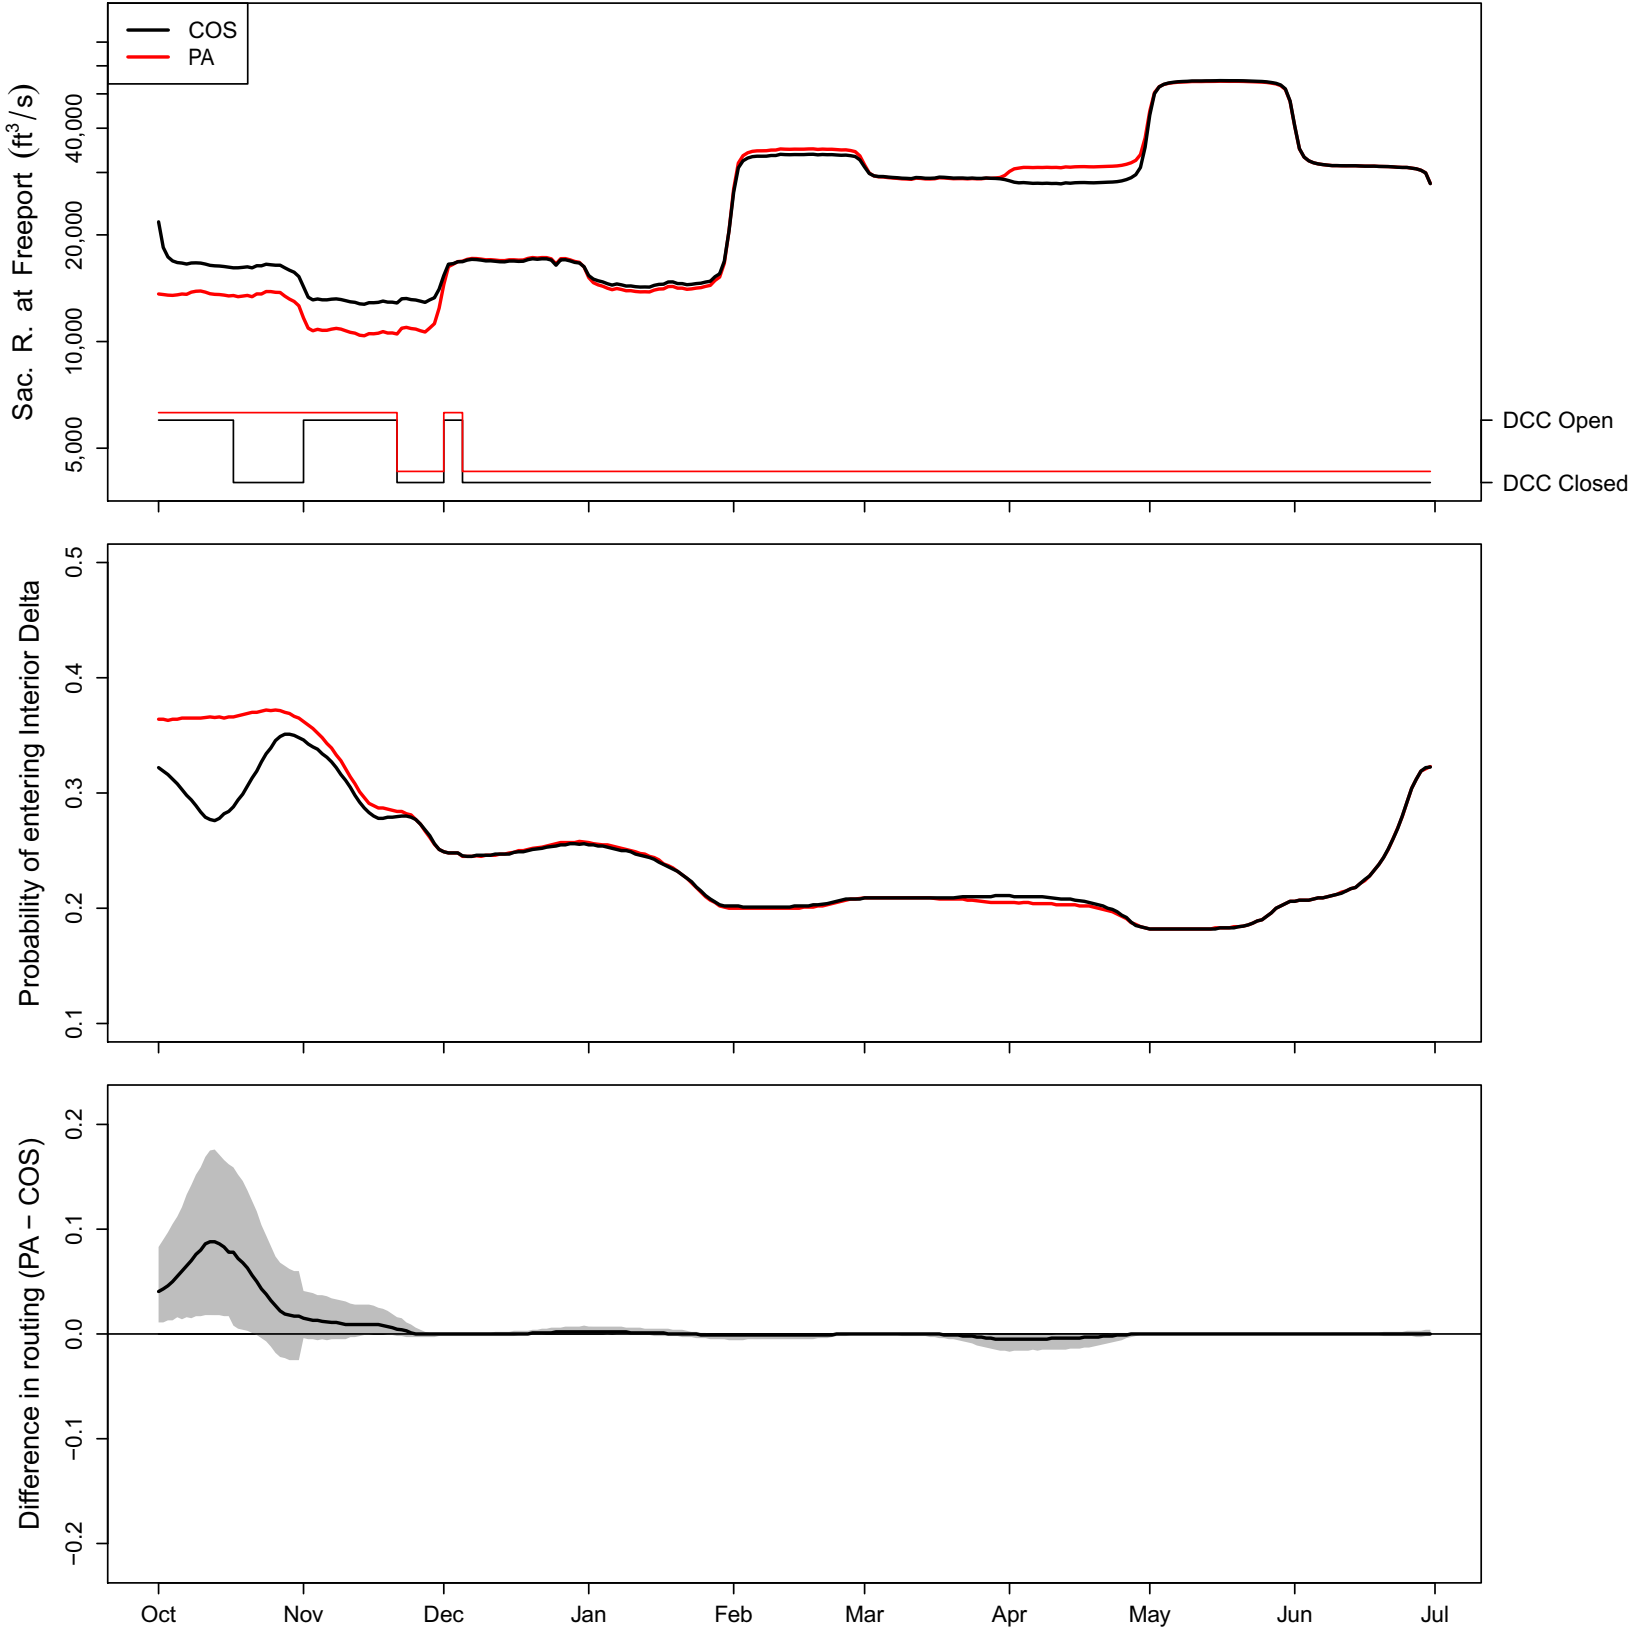

Appendix 4. Simulated Proportion of Fish Entering the Interior Delta by Year, Continuing Operations Compared to Proposed Action Scenarios, 1922–2003

1922 (WY type = AN)

1923 (WY type = BN)

1924 (WY type = C)

1925 (WY type = D)

1926 (WY type = D)

1927 (WY type = W)

1928 (WY type = AN)

1929 (WY type = C)

1930 (WY type = D)

1931 (WY type = C)

1932 (WY type = D)