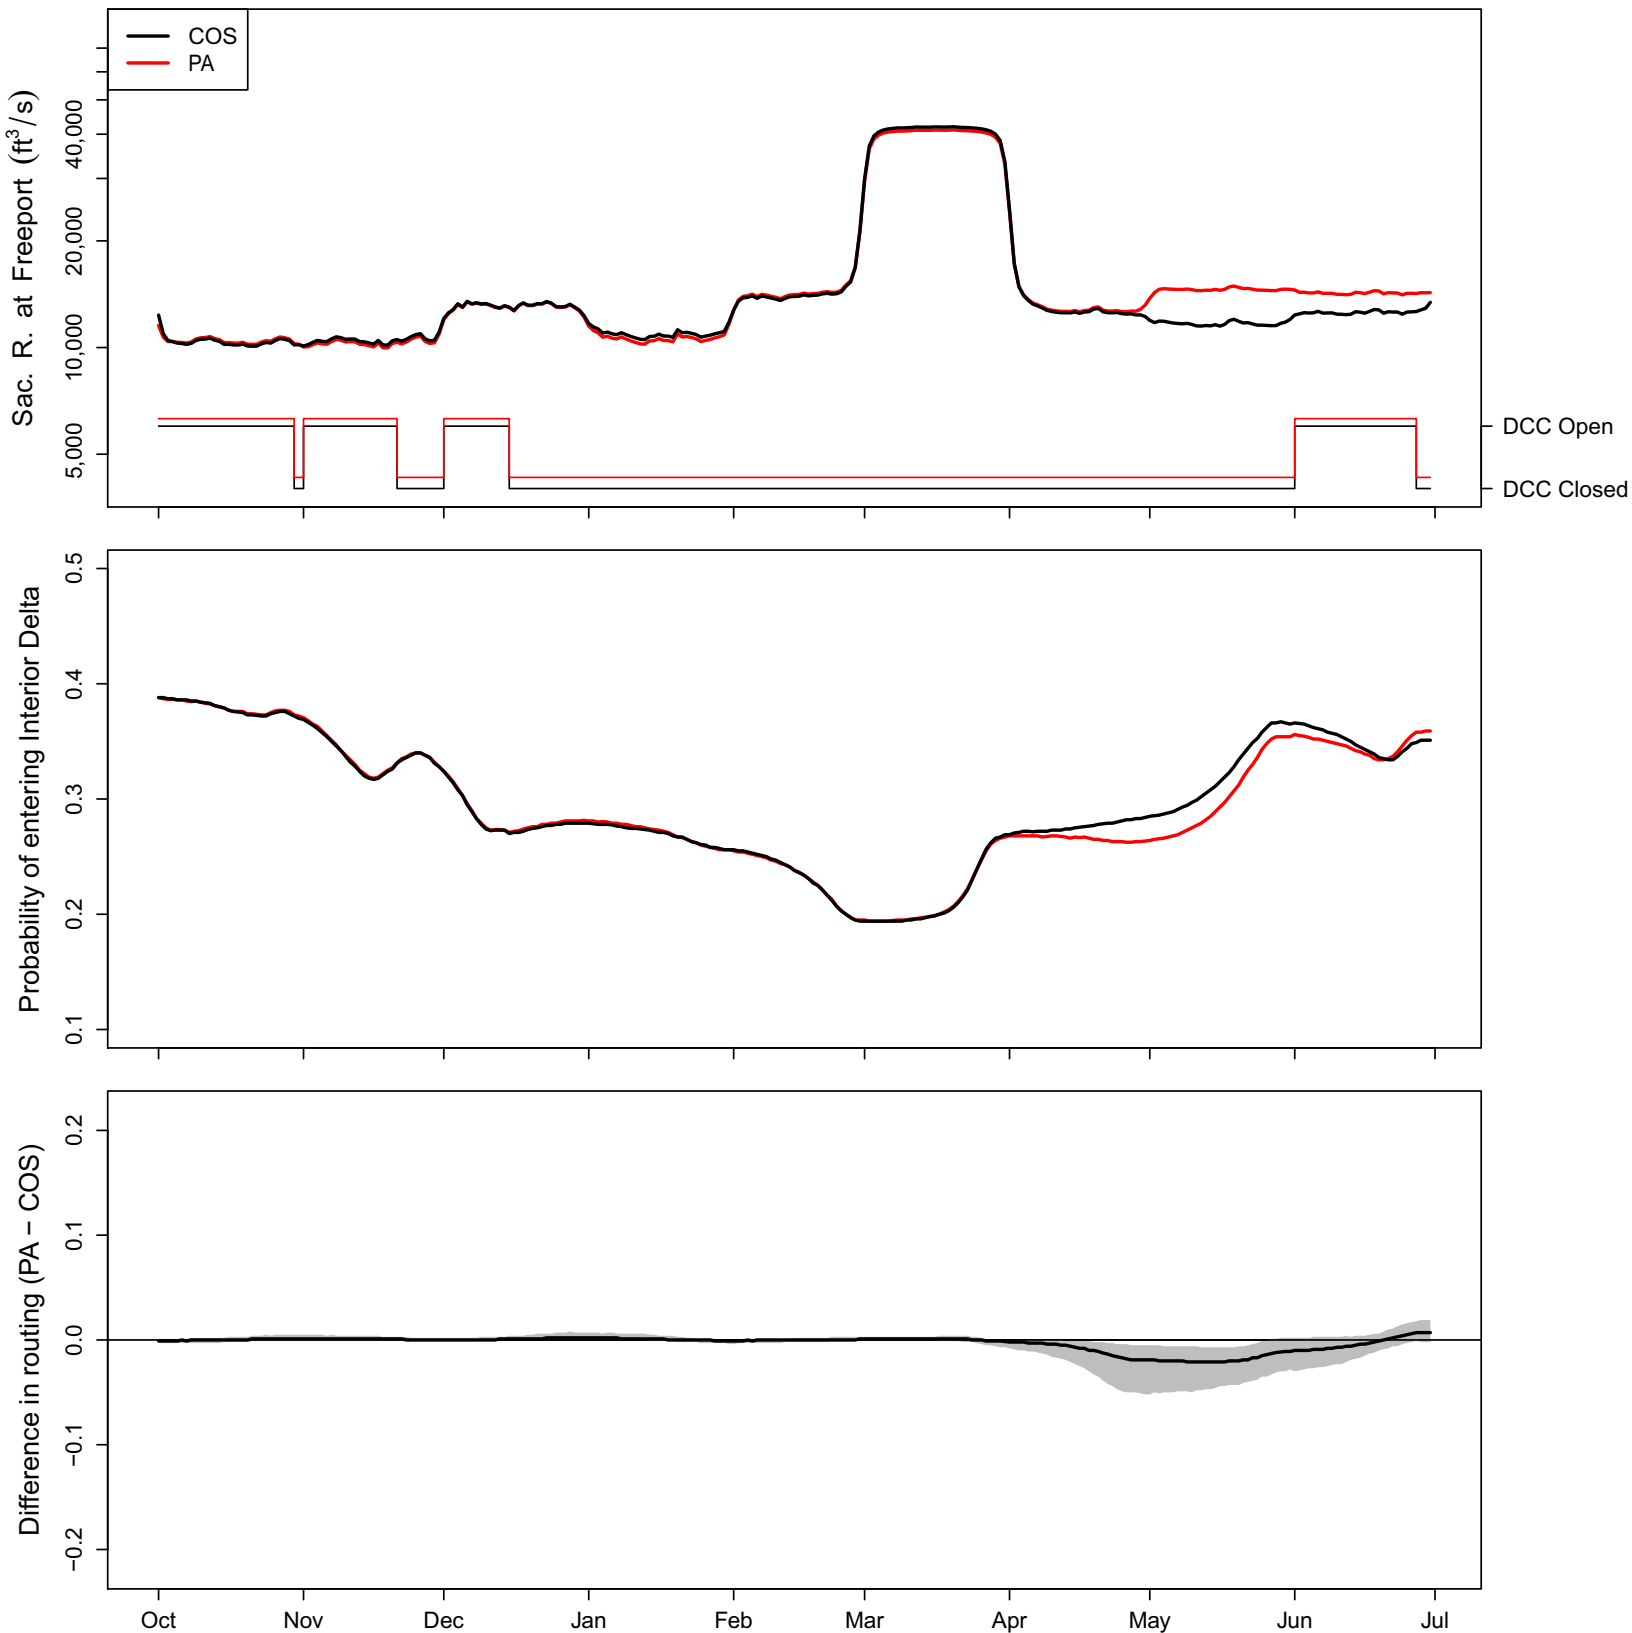

Appendix 4. Simulated Proportion of Fish Entering the Interior Delta by Year, Continuing Operations Compared to Proposed Action Scenarios, 1922–2003

1922 (WY type = AN)

1923 (WY type = BN)

1924 (WY type = C)

1925 (WY type = D)

1926 (WY type = D)

1927 (WY type = W)

1928 (WY type = AN)

1929 (WY type = C)

1930 (WY type = D)

1931 (WY type = C)

1932 (WY type = D)

1941 (WY type = W)

1942 (WY type = W)

1943 (WY type = W)

1944 (WY type = D)

1945 (WY type = BN)

1946 (WY type = BN)

1947 (WY type = D)

1948 (WY type = BN)

1949 (WY type = D)

1950 (WY type = BN)

1951 (WY type = AN)

1952 (WY type = W)

1953 (WY type = W)

1954 (WY type = AN)

1955 (WY type = D)

1956 (WY type = W)