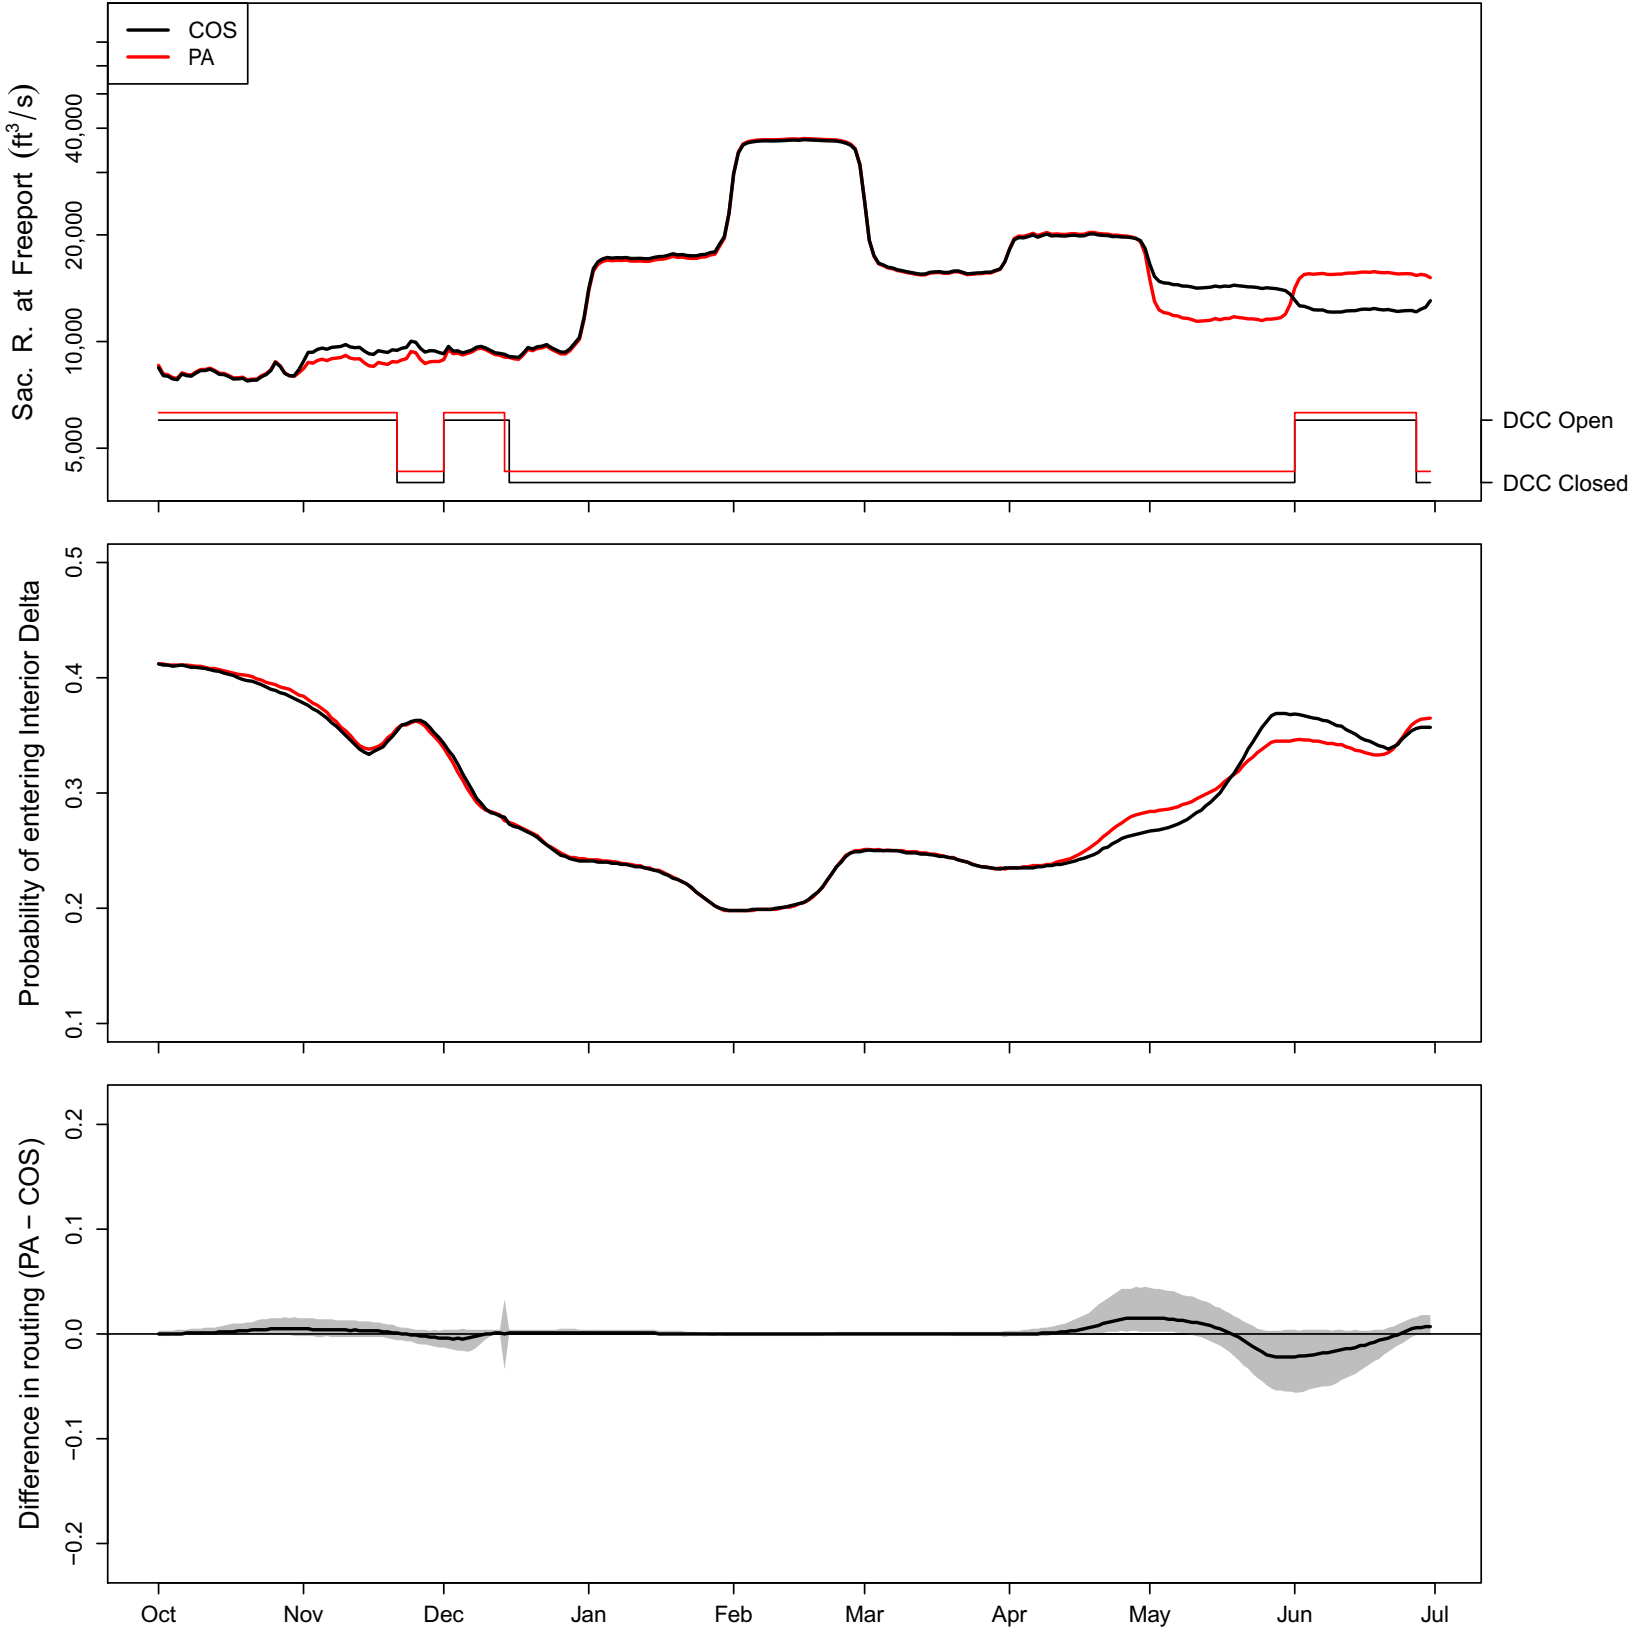

Appendix 4. Simulated Proportion of Fish Entering the Interior Delta by Year, Continuing Operations Compared to Proposed Action Scenarios, 1922–2003

1922 (WY type = AN)

1923 (WY type = BN)

1924 (WY type = C)

1925 (WY type = D)

1926 (WY type = D)

1927 (WY type = W)

1928 (WY type = AN)

1929 (WY type = C)

1930 (WY type = D)

1931 (WY type = C)

1932 (WY type = D)