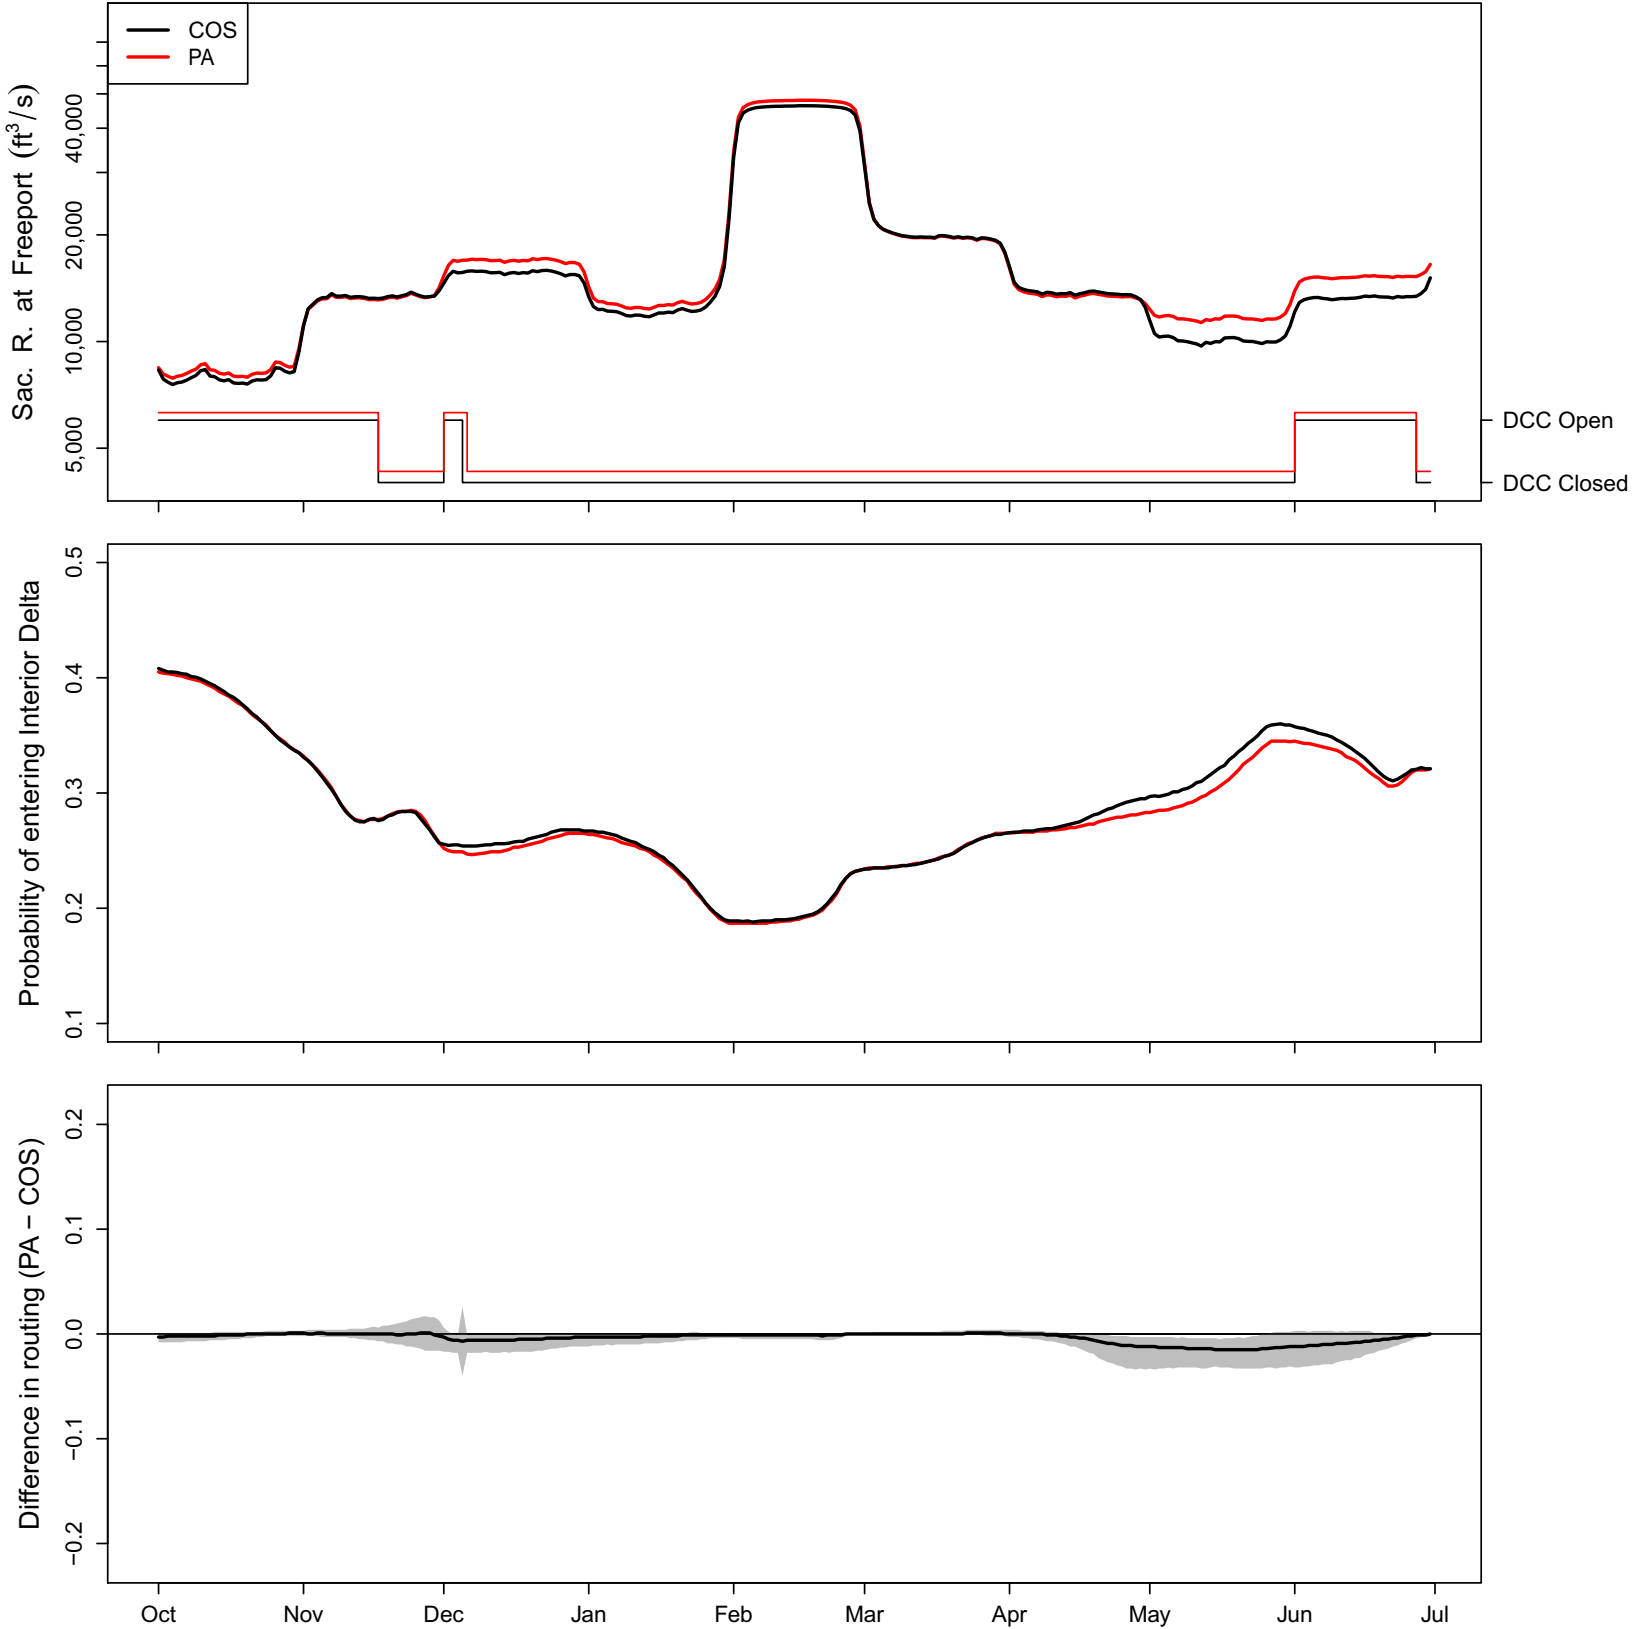

Appendix 4. Simulated Proportion of Fish Entering the Interior Delta by Year, Continuing Operations Compared to Proposed Action Scenarios, 1922–2003

1922 (WY type = AN)

1923 (WY type = BN)

1924 (WY type = C)

1925 (WY type = D)

1926 (WY type = D)

1927 (WY type = W)

1928 (WY type = AN)

1929 (WY type = C)

1930 (WY type = D)

1931 (WY type = C)

1932 (WY type = D)

1941 (WY type = W)

1942 (WY type = W)

1943 (WY type = W)

1944 (WY type = D)

1945 (WY type = BN)

1946 (WY type = BN)

1947 (WY type = D)

1948 (WY type = BN)

1949 (WY type = D)

1950 (WY type = BN)

1951 (WY type = AN)

1952 (WY type = W)

1953 (WY type = W)

1954 (WY type = AN)

1955 (WY type = D)

1956 (WY type = W)