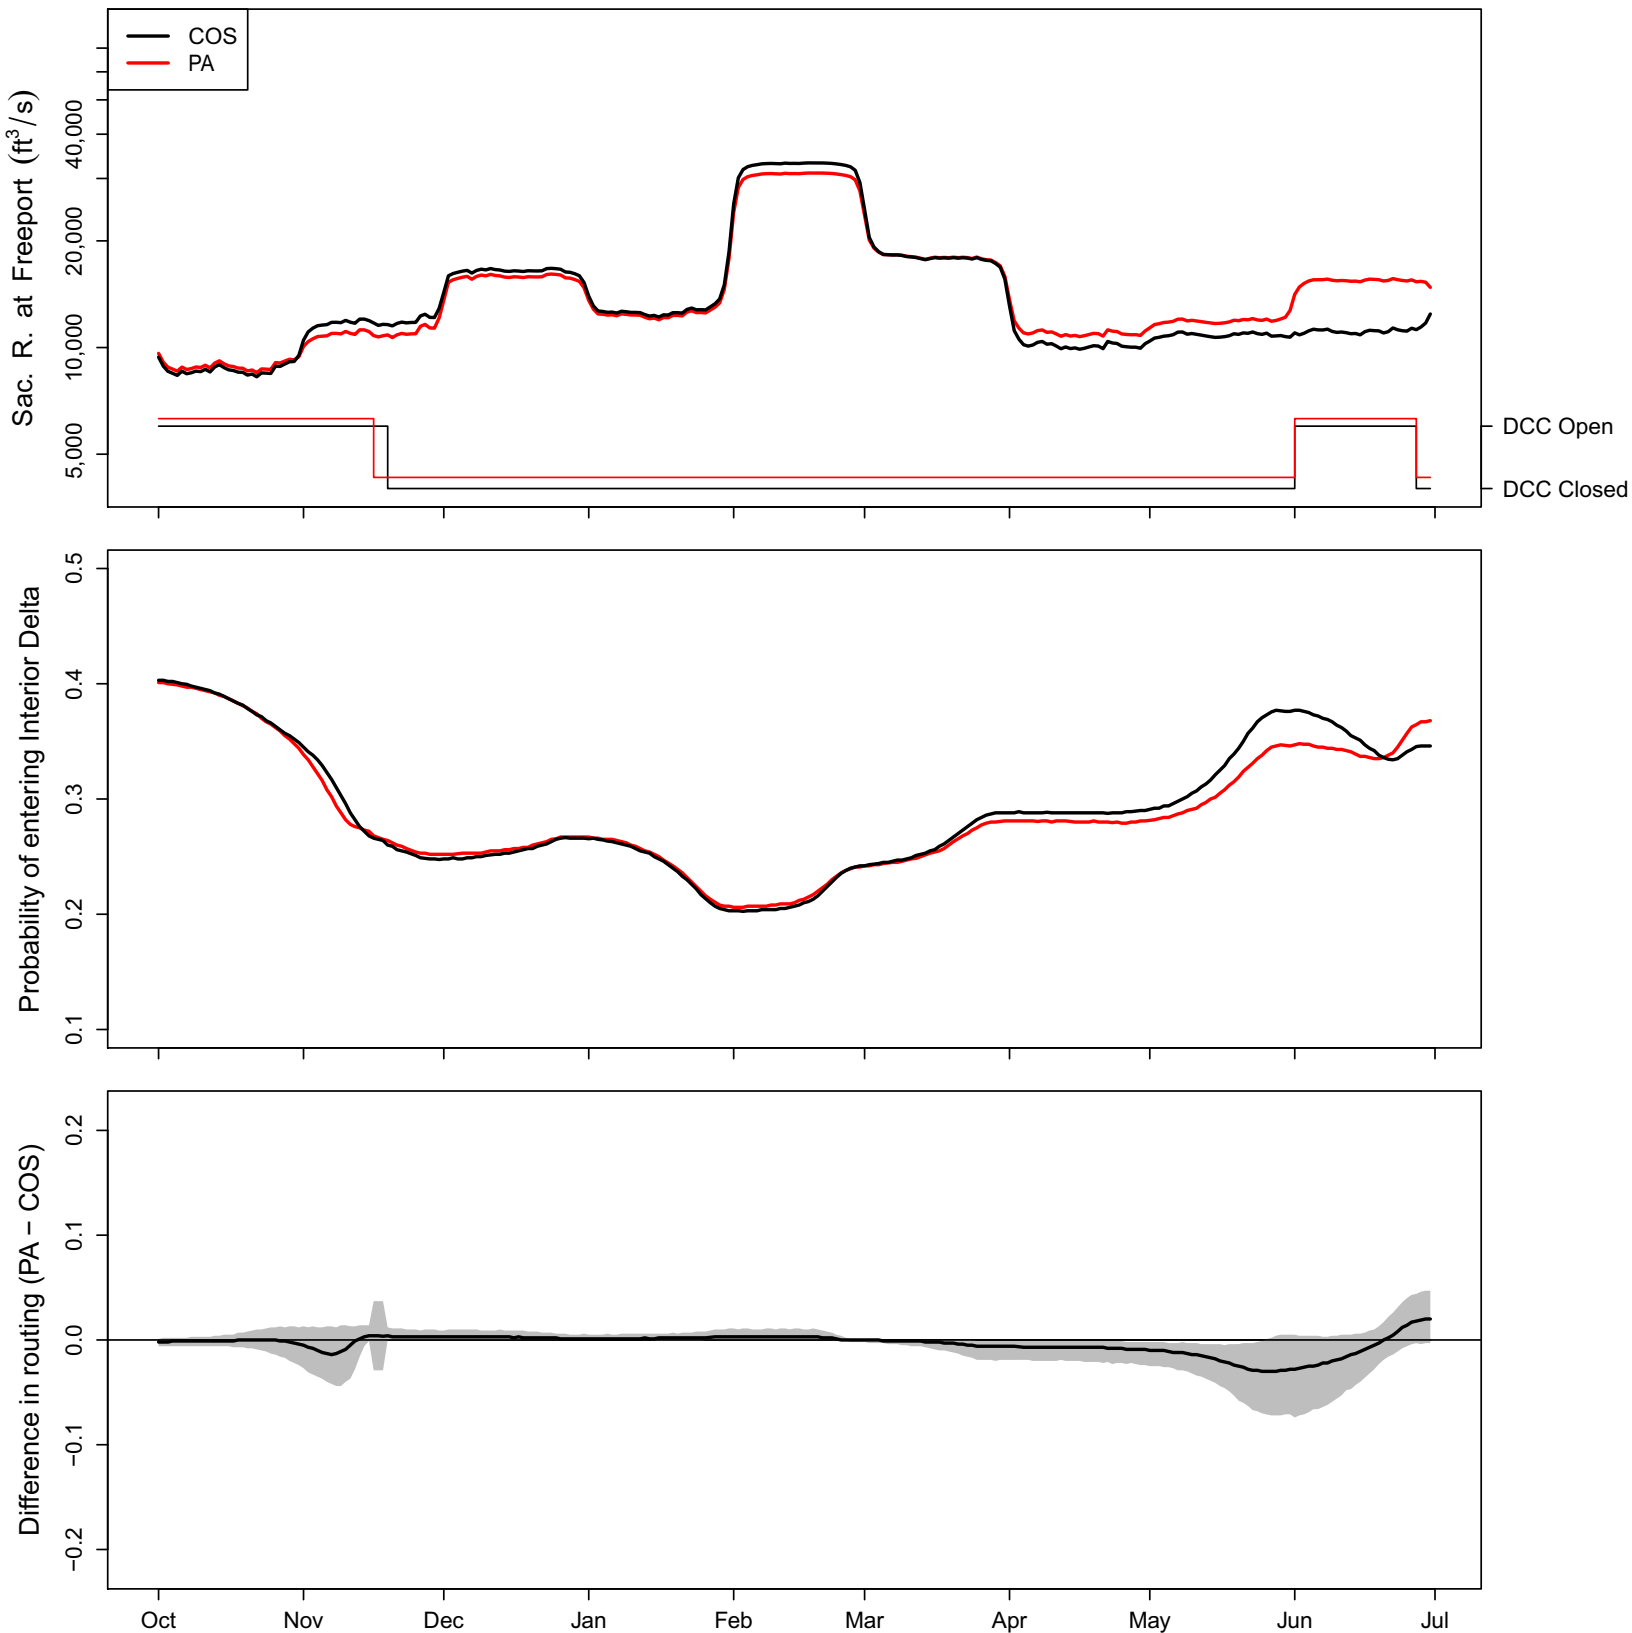

Appendix 4. Simulated Proportion of Fish Entering the Interior Delta by Year, Continuing Operations Compared to Proposed Action Scenarios, 1922–2003

1922 (WY type = AN)

1923 (WY type = BN)

1924 (WY type = C)

1957 (WY type = AN)

1958 (WY type = W)

1959 (WY type = BN)

1960 (WY type = D)

1961 (WY type = D)

1962 (WY type = BN)

1963 (WY type = W)

1964 (WY type = D)