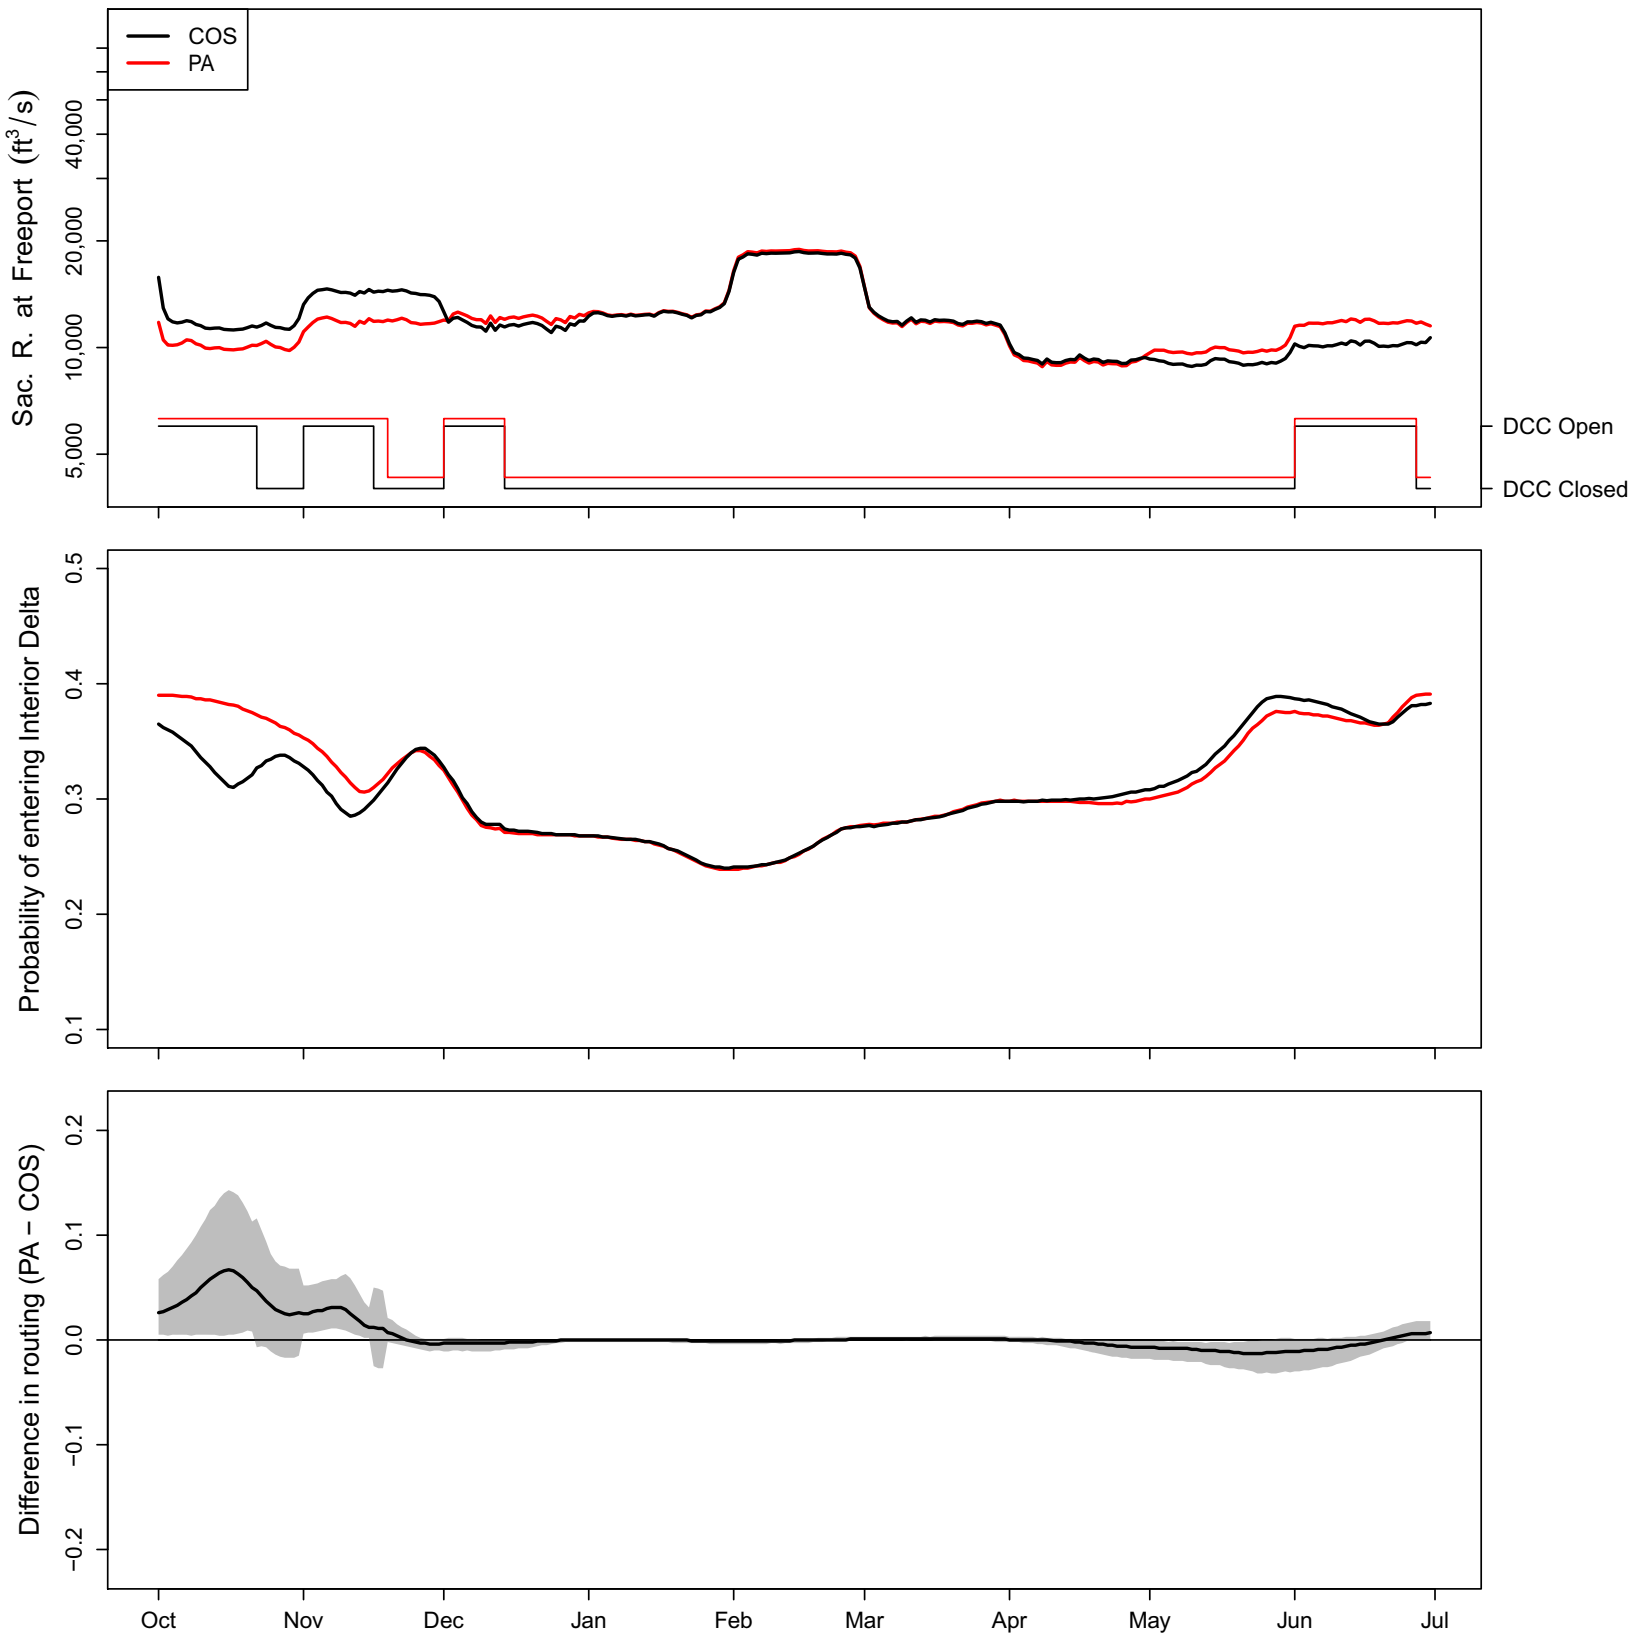

Appendix 4. Simulated Proportion of Fish Entering the Interior Delta by Year, Continuing Operations Compared to Proposed Action Scenarios, 1922–2003

1922 (WY type = AN)

1923 (WY type = BN)

1924 (WY type = C)

1925 (WY type = D)

1926 (WY type = D)

1927 (WY type = W)

1928 (WY type = AN)

1929 (WY type = C)

1930 (WY type = D)

1931 (WY type = C)

1932 (WY type = D)

1933 (WY type = C)

1934 (WY type = C)

1935 (WY type = BN)

1936 (WY type = BN)

1937 (WY type = BN)

1938 (WY type = W)

1939 (WY type = D)

1940 (WY type = AN)