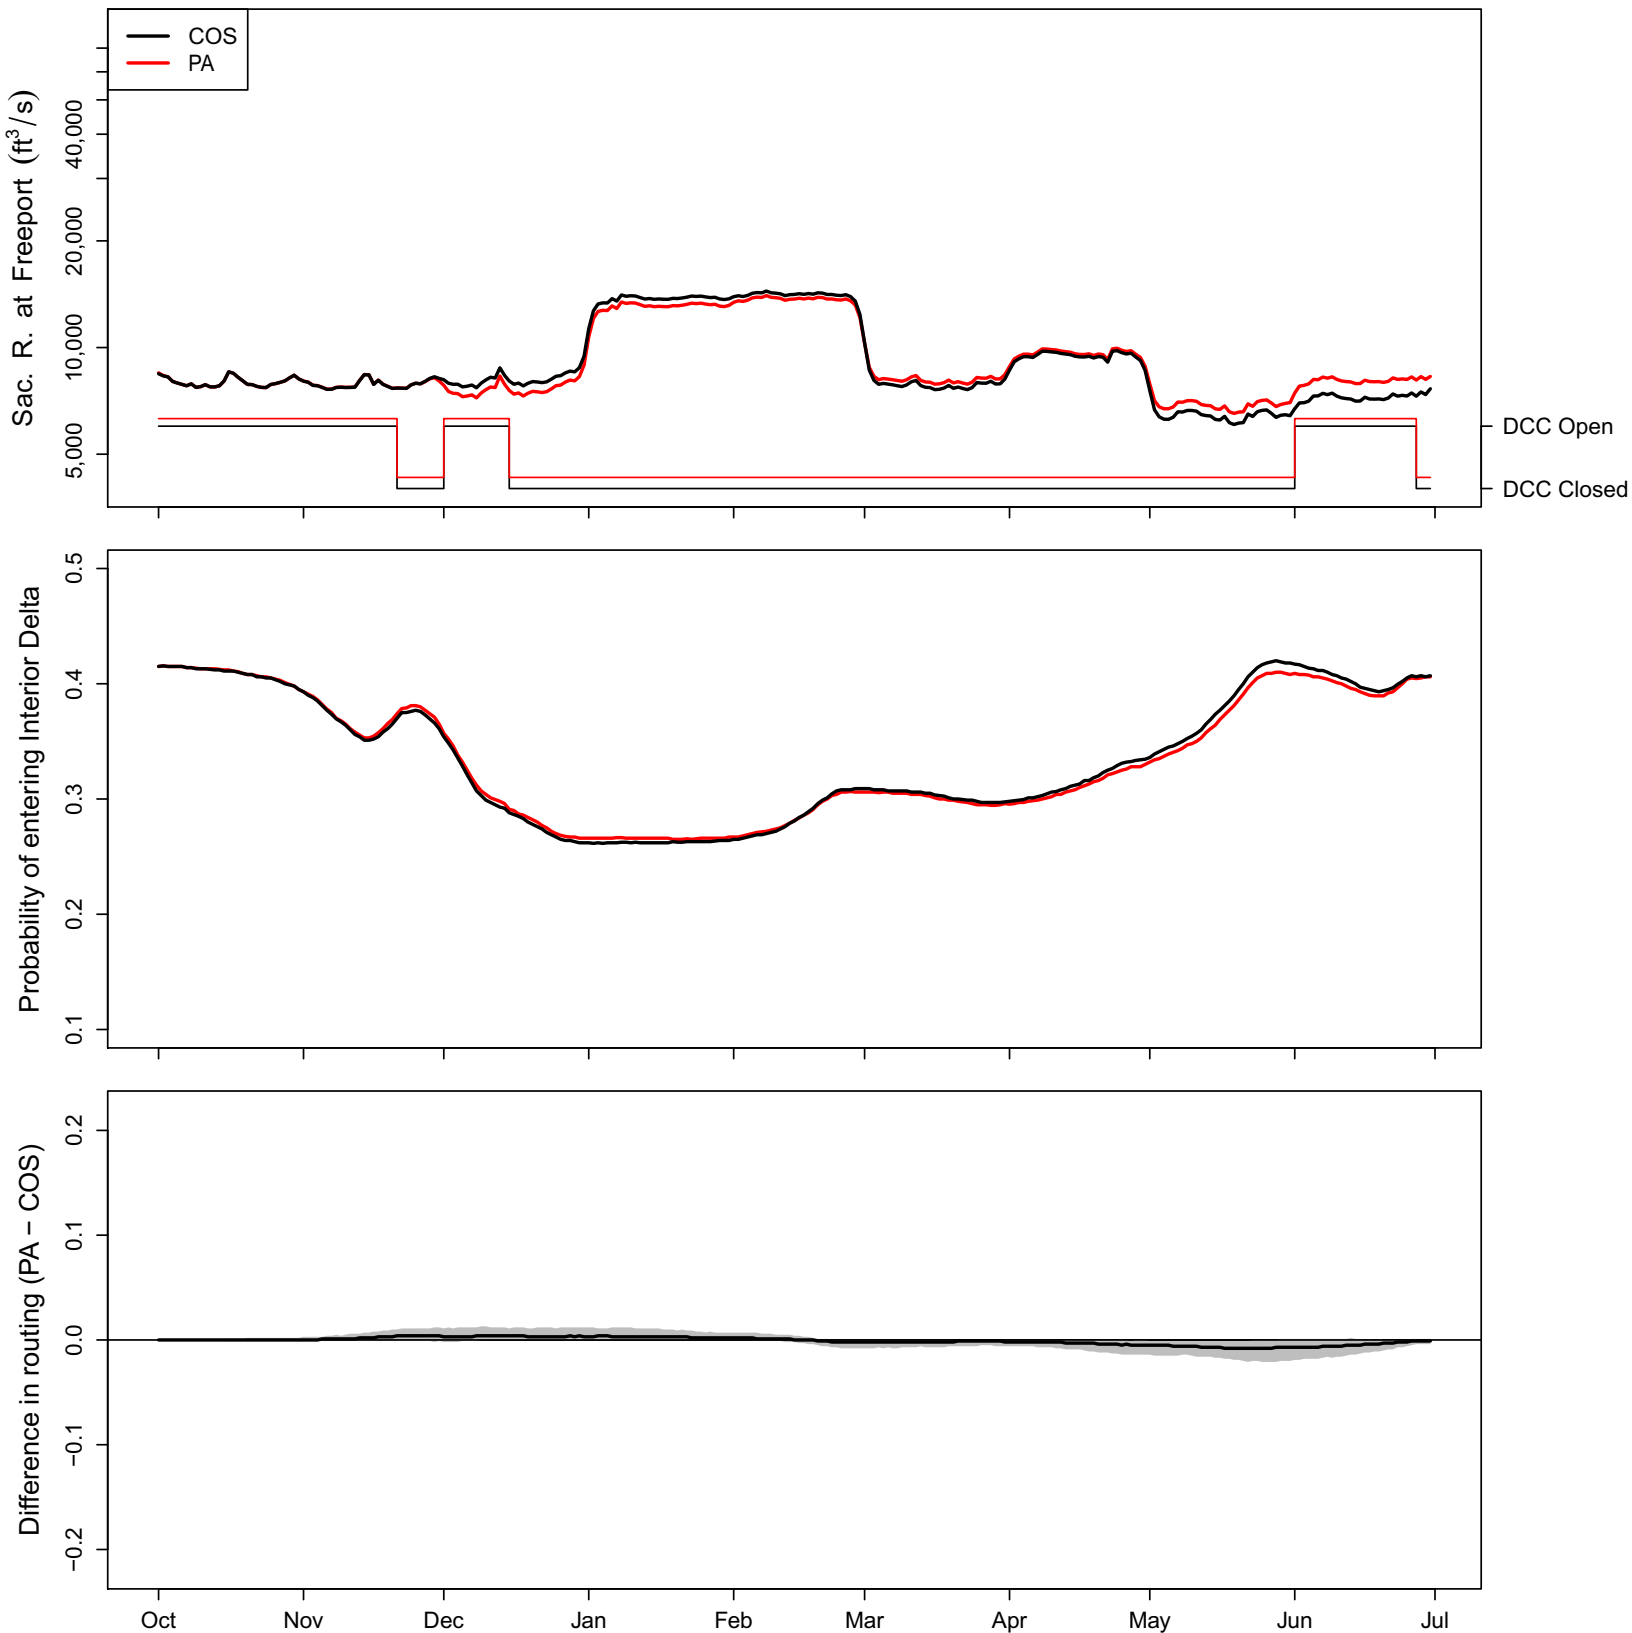

Appendix 4. Simulated Proportion of Fish Entering the Interior Delta by Year, Continuing Operations Compared to Proposed Action Scenarios, 1922–2003

1922 (WY type = AN)

1923 (WY type = BN)

1924 (WY type = C)

1925 (WY type = D)

1926 (WY type = D)

1927 (WY type = W)

1928 (WY type = AN)

1929 (WY type = C)

1930 (WY type = D)

1931 (WY type = C)

1932 (WY type = D)

1933 (WY type = C)

1934 (WY type = C)

1935 (WY type = BN)

1936 (WY type = BN)

1937 (WY type = BN)

1938 (WY type = W)

1939 (WY type = D)

1940 (WY type = AN)