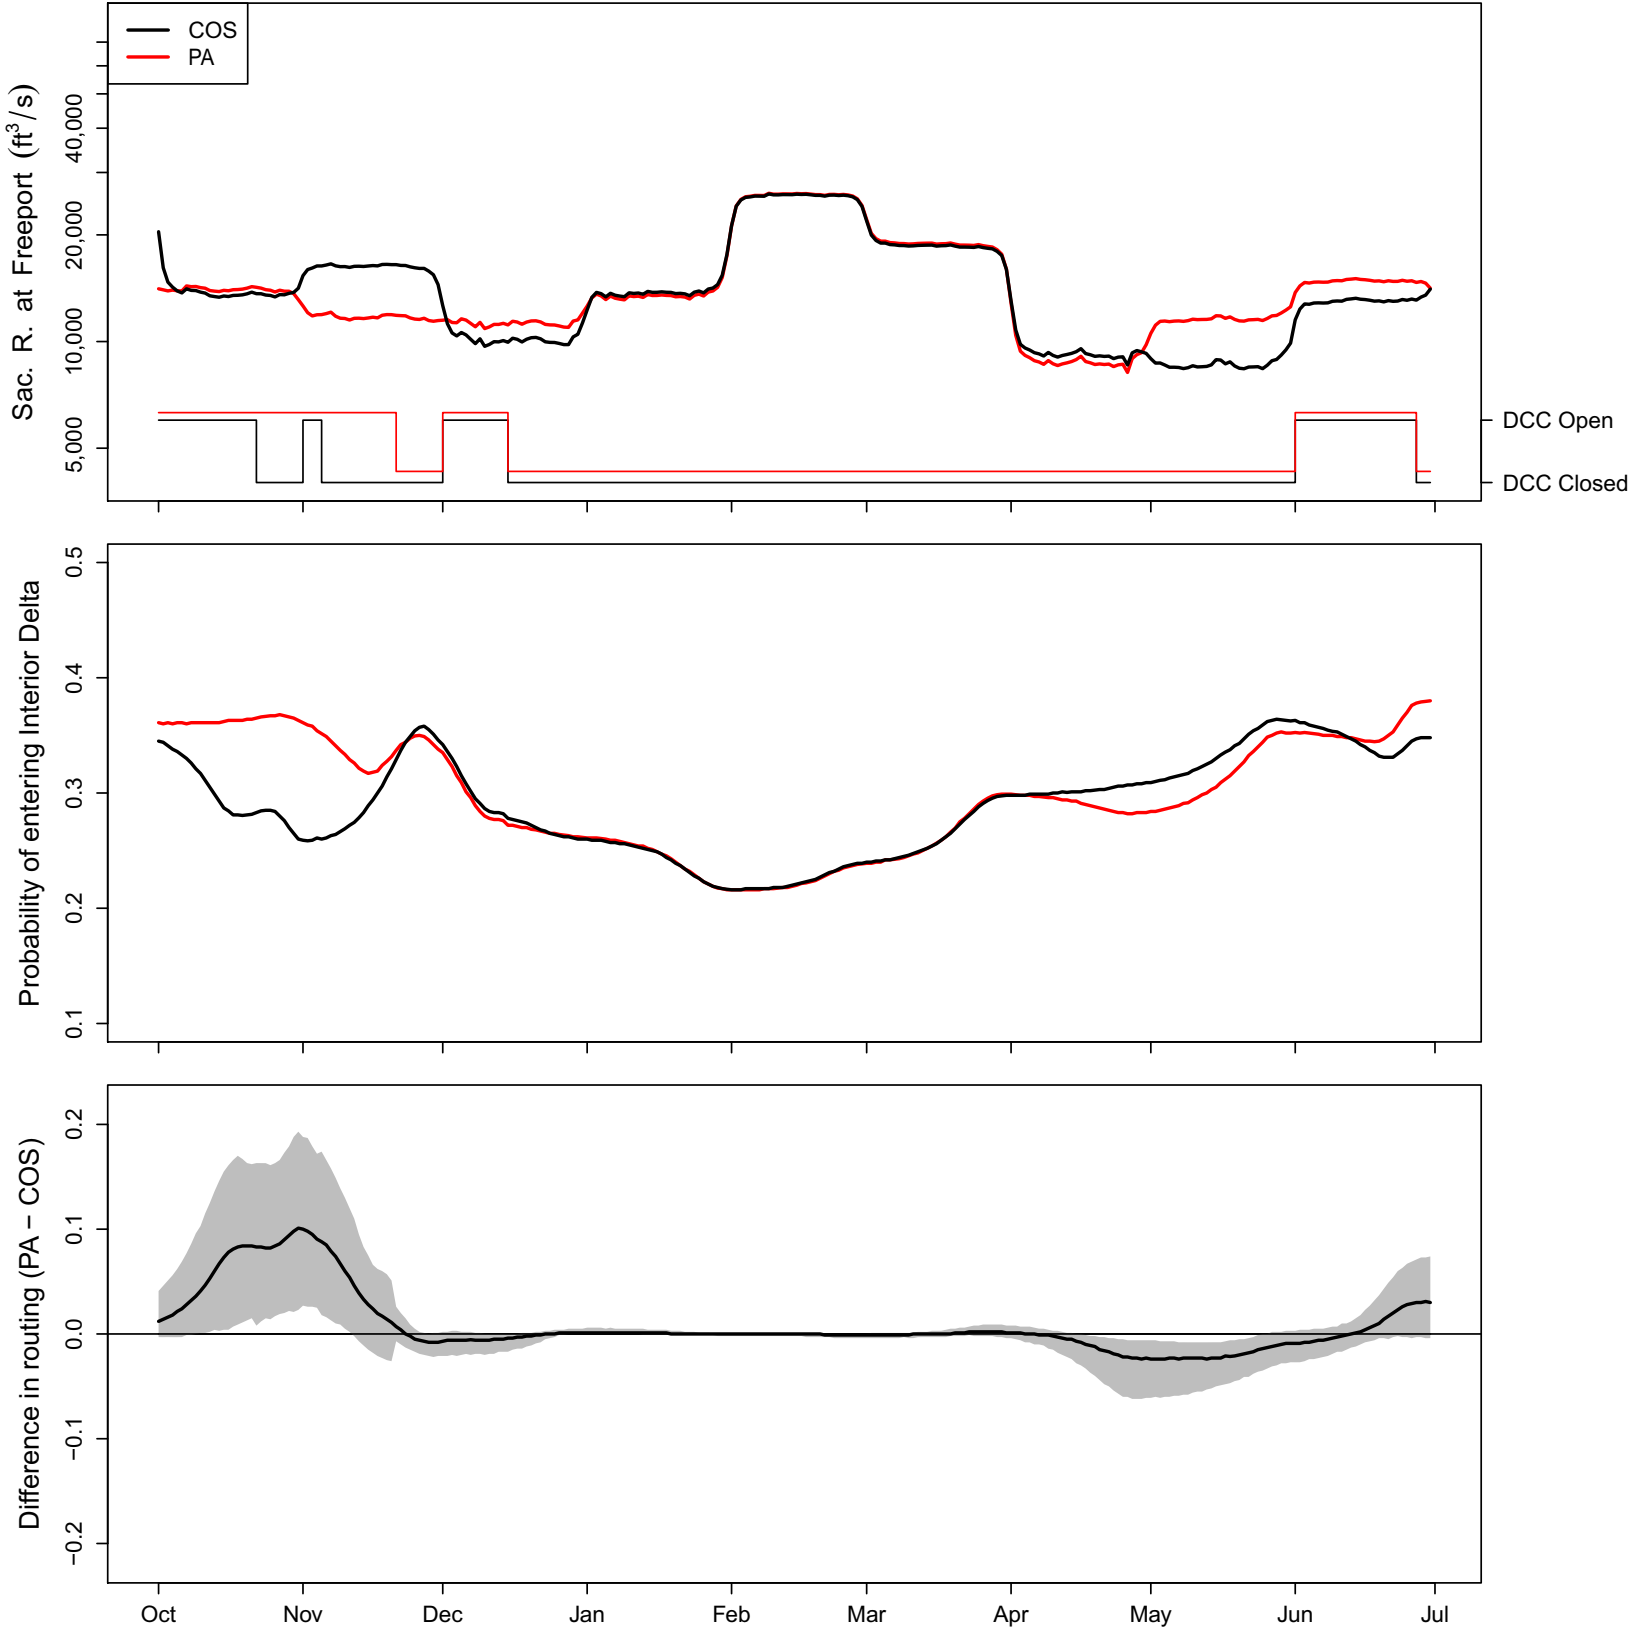

Appendix 4. Simulated Proportion of Fish Entering the Interior Delta by Year, Continuing Operations Compared to Proposed Action Scenarios, 1922–2003

1922 (WY type = AN)

1923 (WY type = BN)

1924 (WY type = C)

1941 (WY type = W)

1942 (WY type = W)

1943 (WY type = W)

1944 (WY type = D)

1945 (WY type = BN)

1946 (WY type = BN)

1947 (WY type = D)

1948 (WY type = BN)