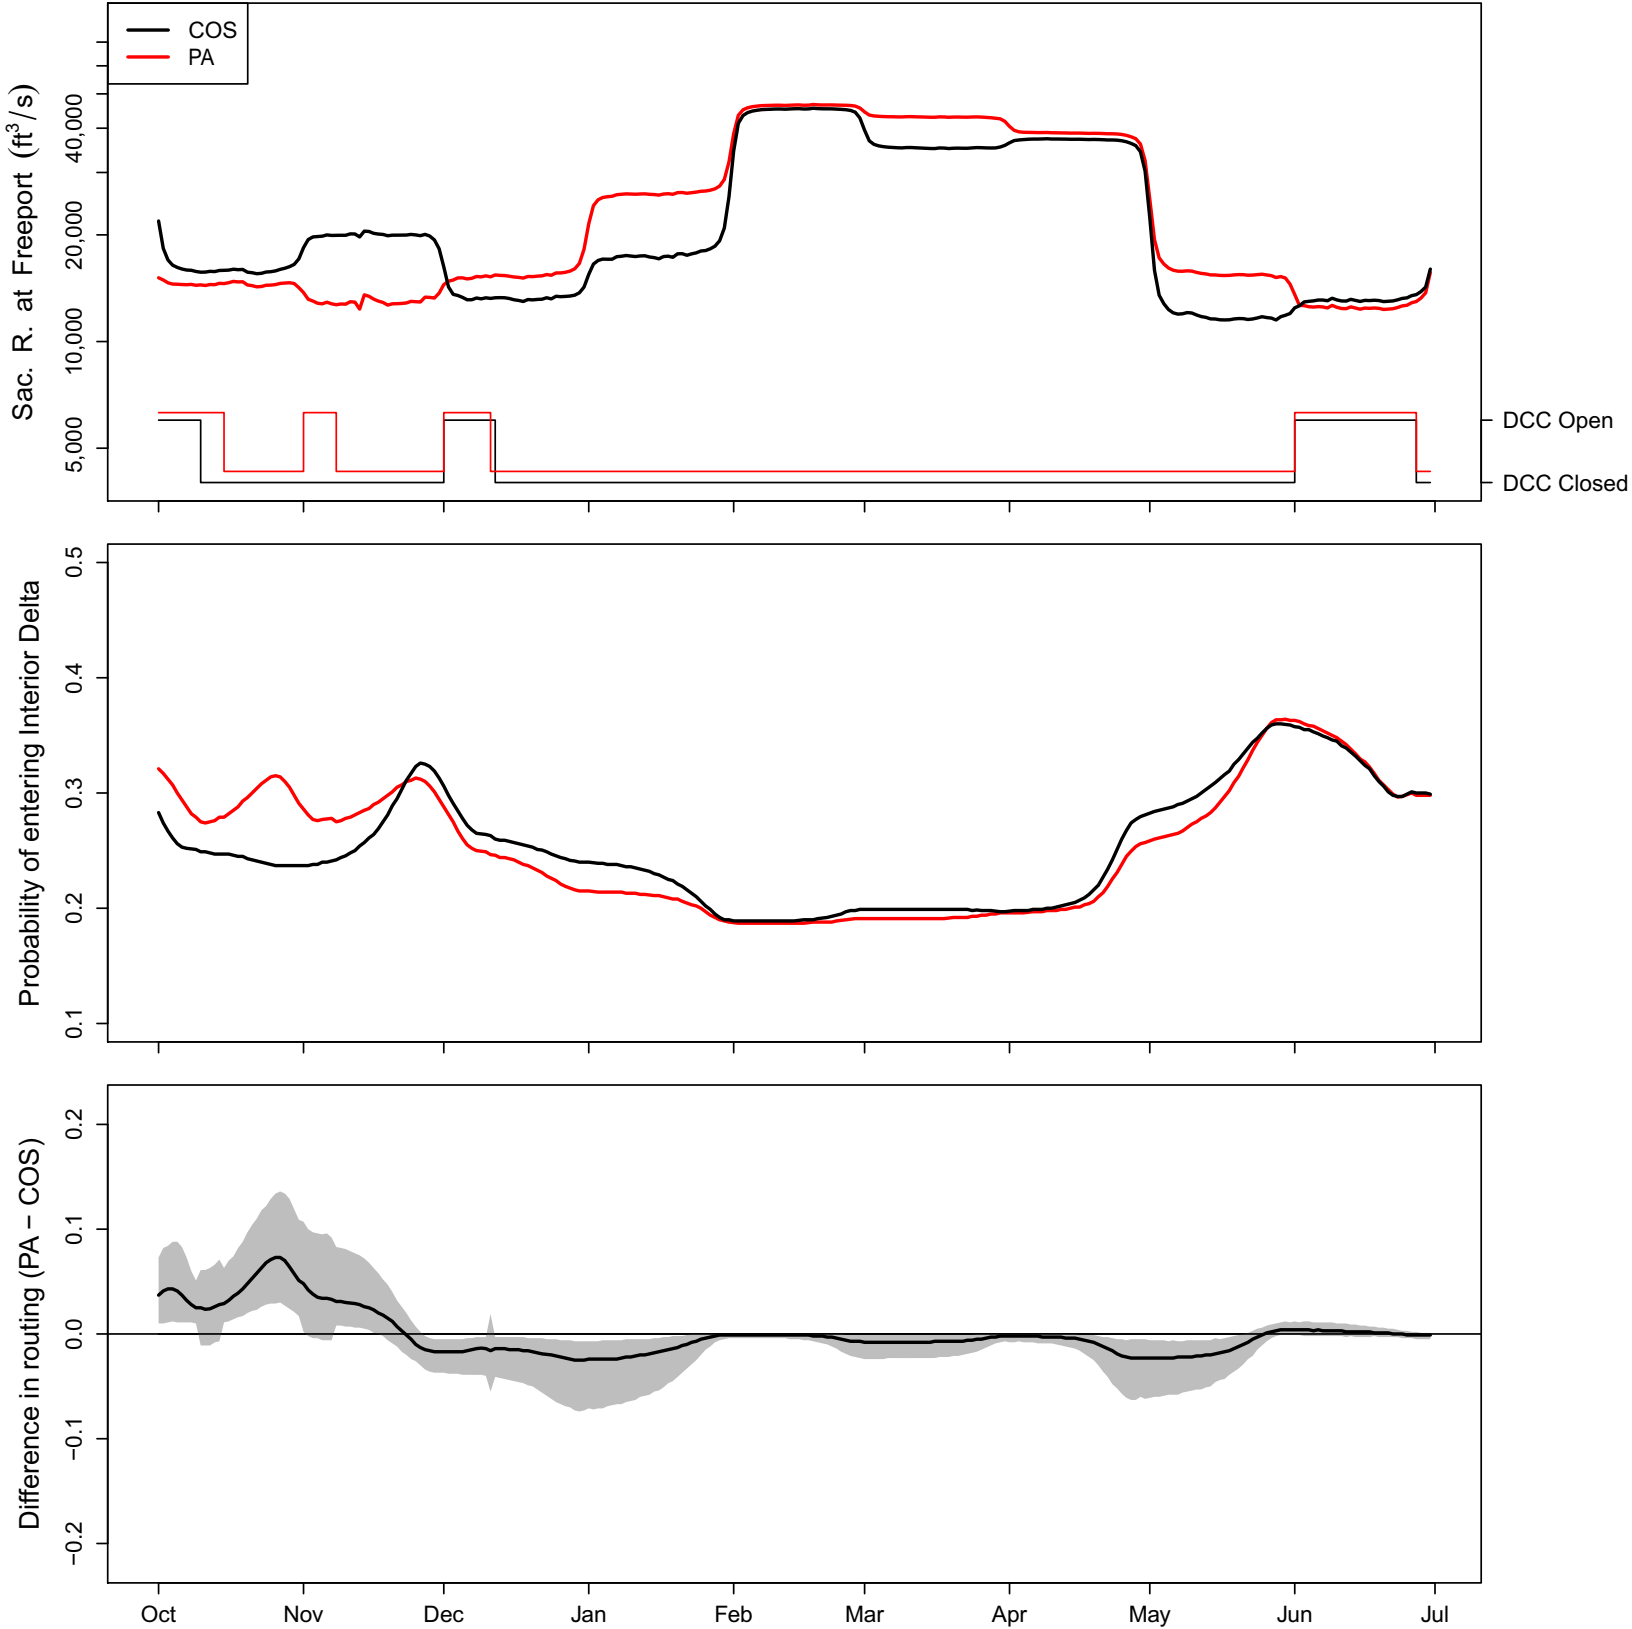

Appendix 4. Simulated Proportion of Fish Entering the Interior Delta by Year, Continuing Operations Compared to Proposed Action Scenarios, 1922–2003

1922 (WY type = AN)

1923 (WY type = BN)

1924 (WY type = C)

1949 (WY type = D)

1950 (WY type = BN)

1951 (WY type = AN)

1952 (WY type = W)

1953 (WY type = W)

1954 (WY type = AN)

1955 (WY type = D)

1956 (WY type = W)