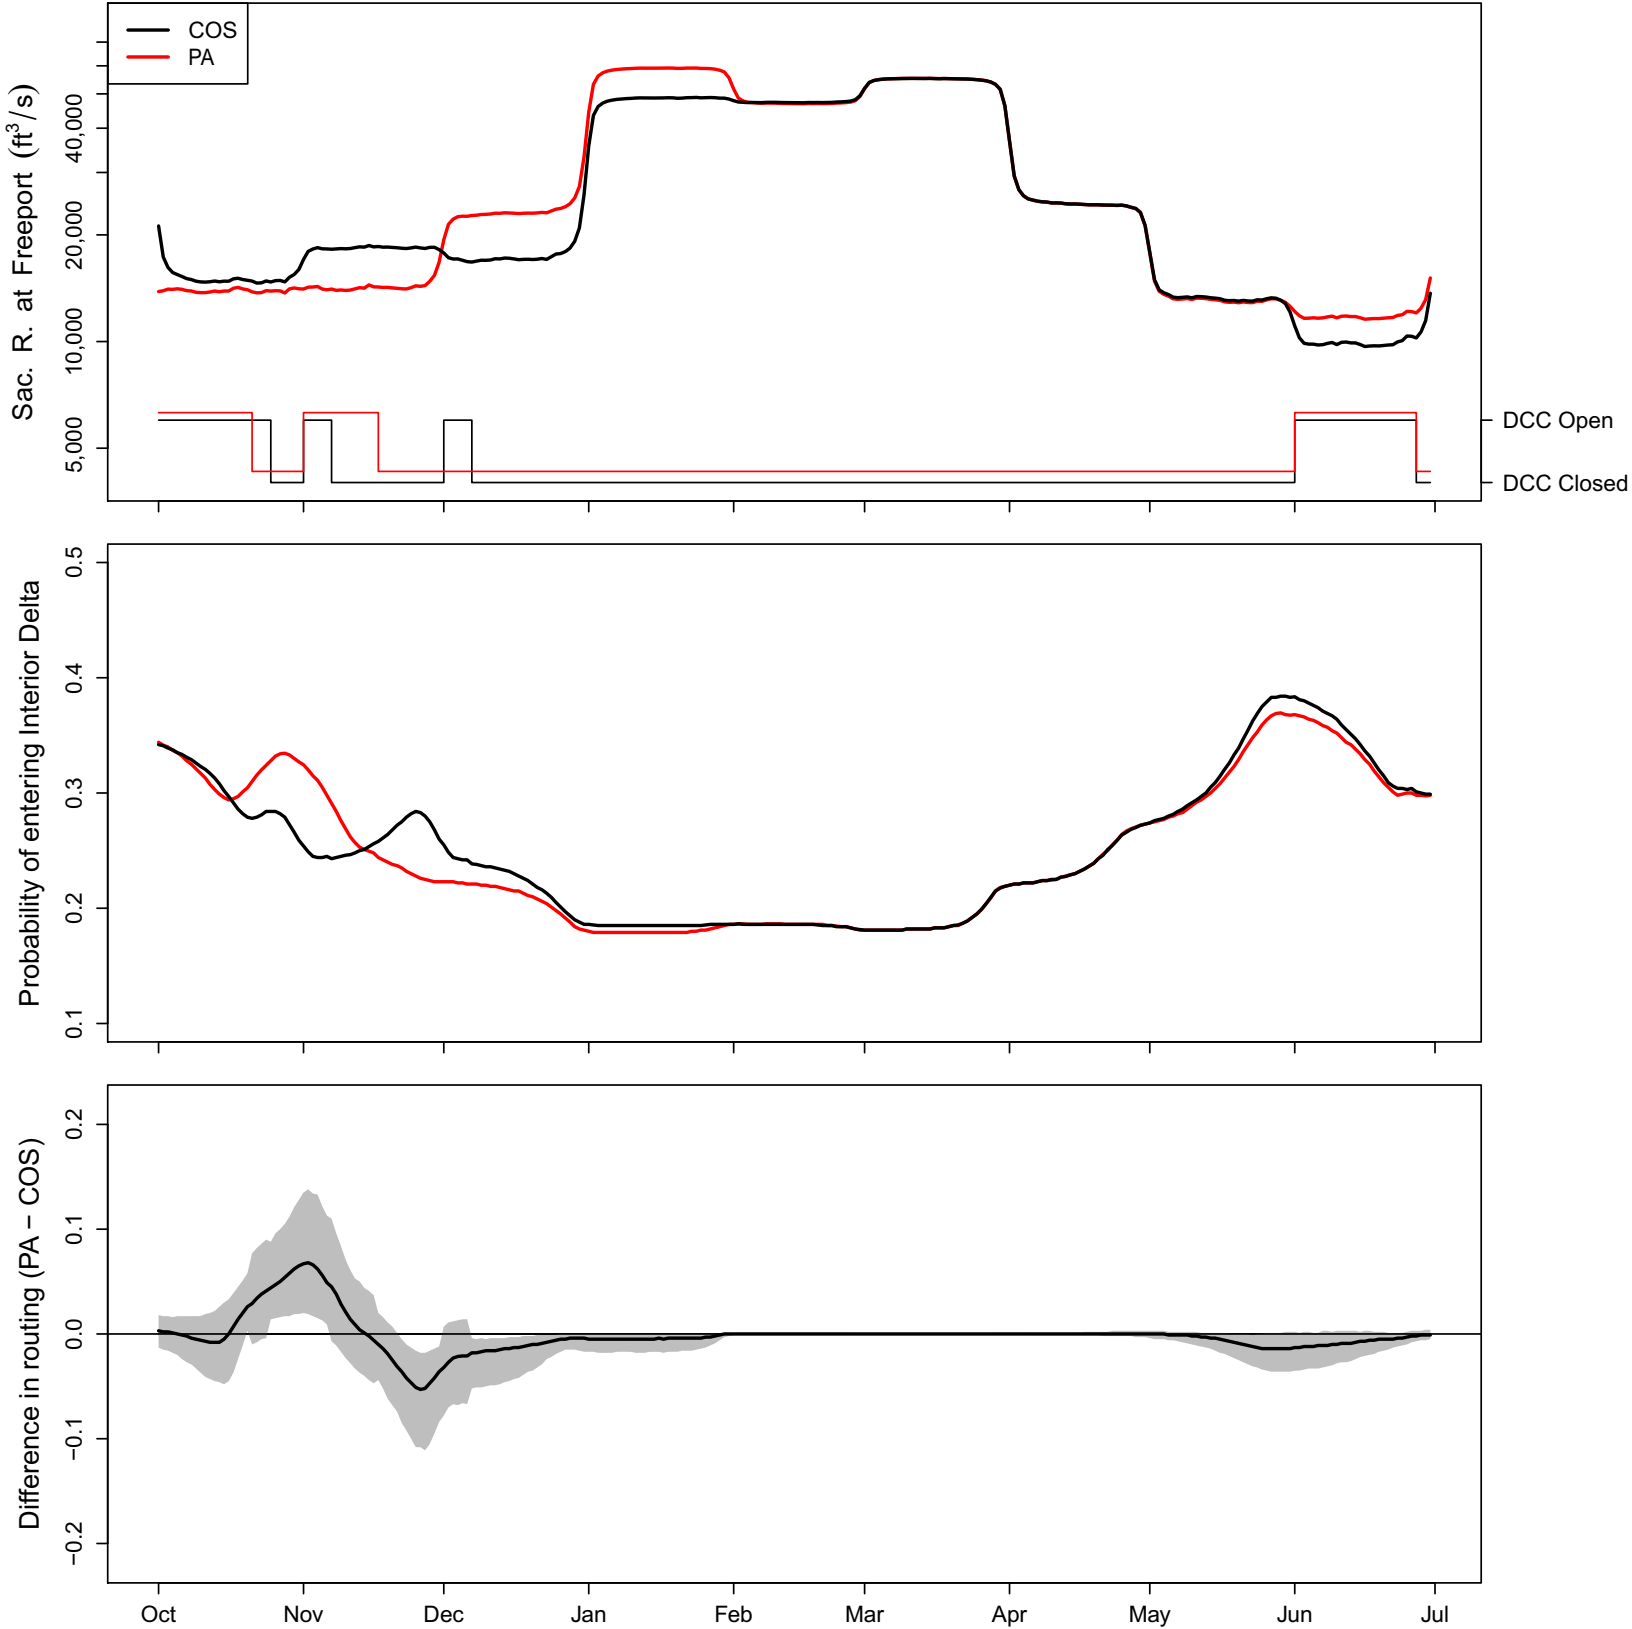

1943 (WY type = W)