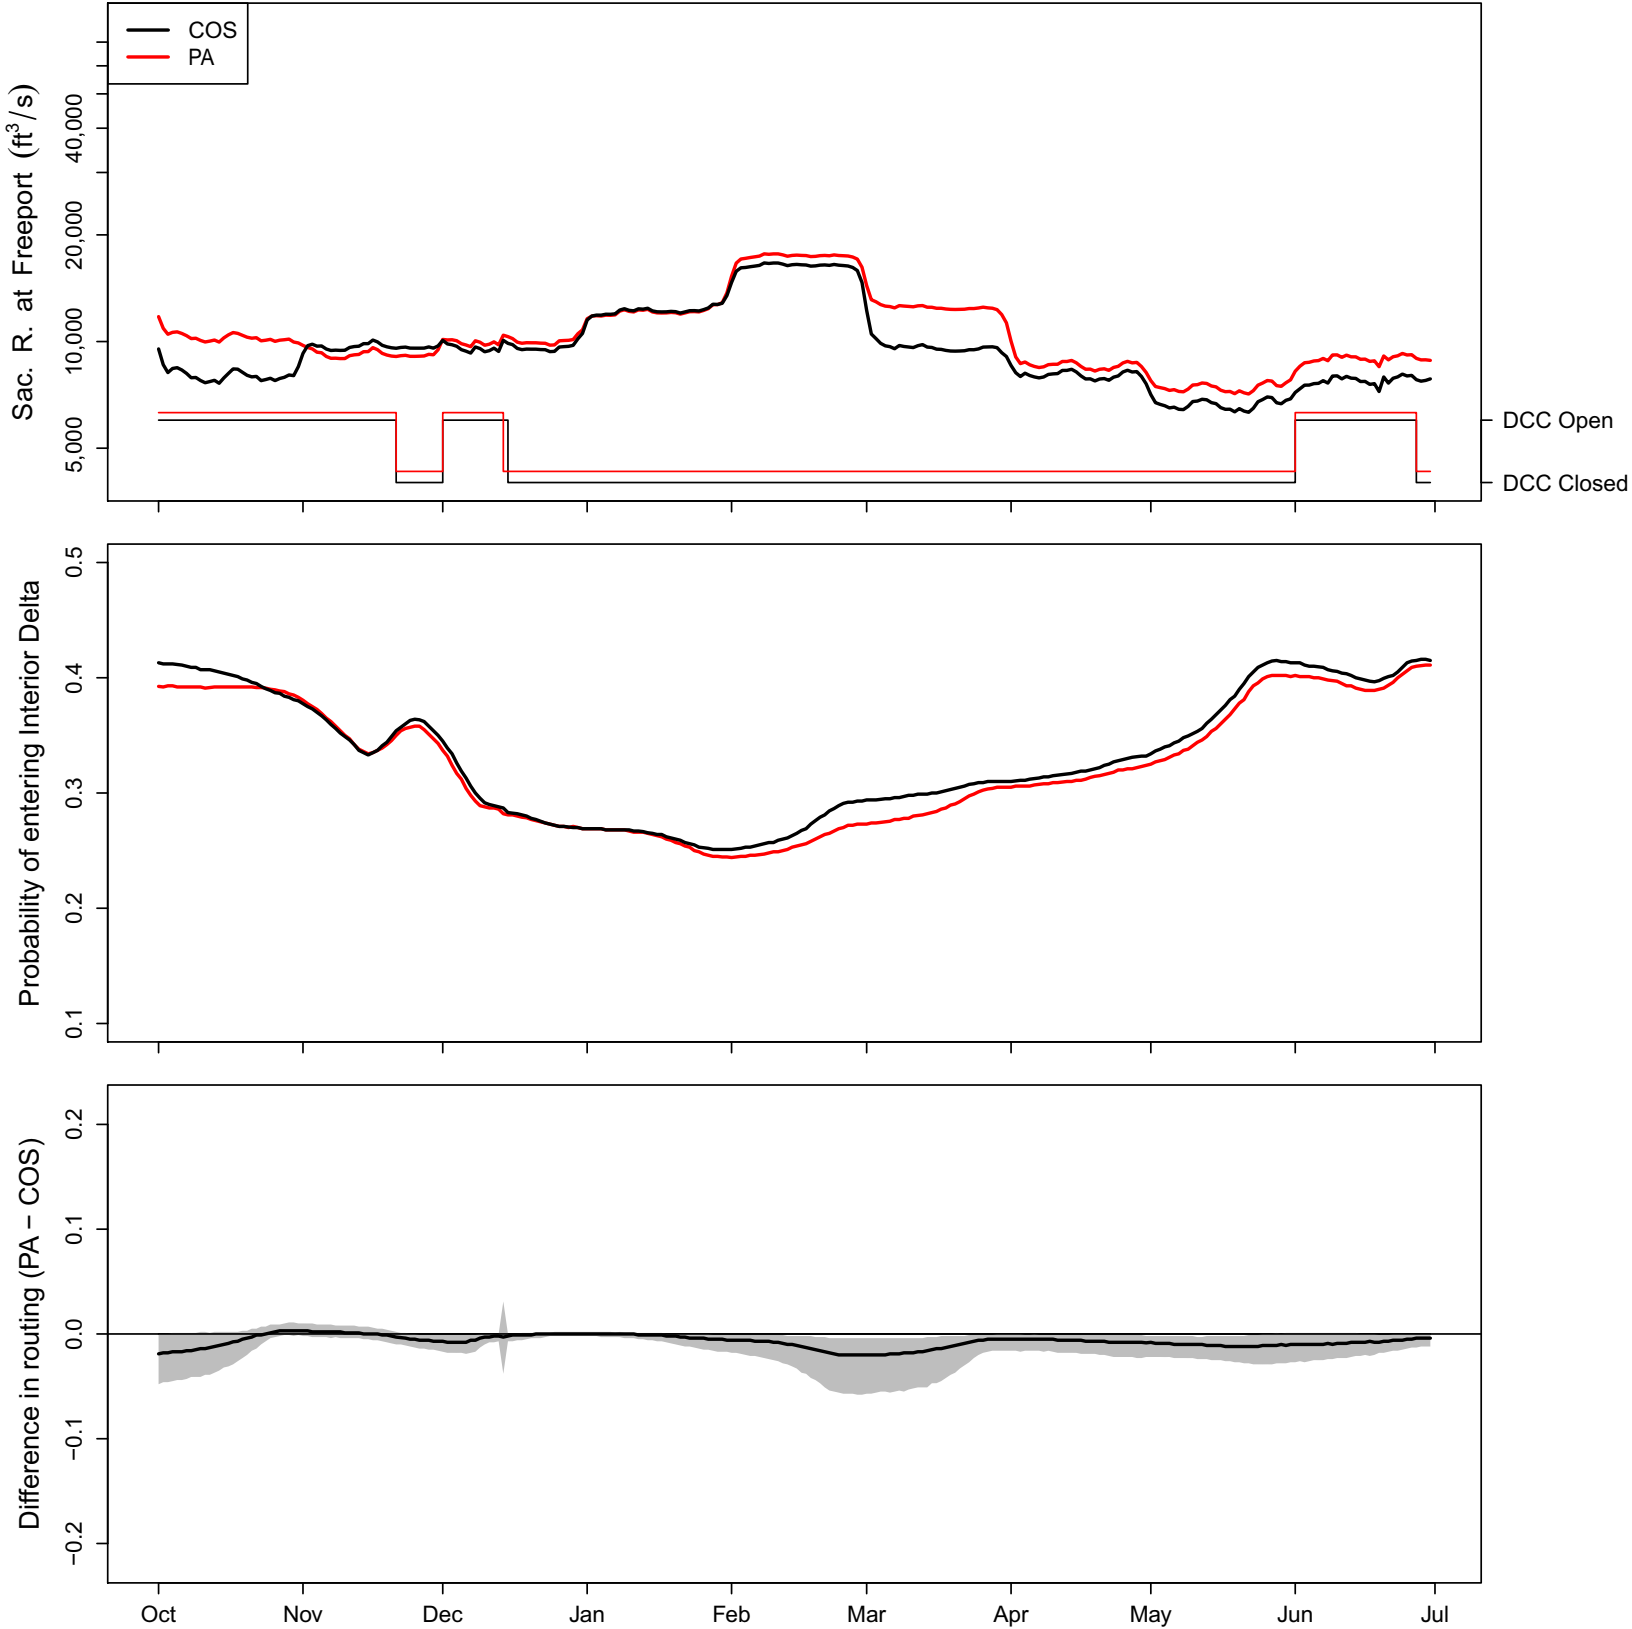

Appendix 4. Simulated Proportion of Fish Entering the Interior Delta by Year, Continuing Operations Compared to Proposed Action Scenarios, 1922–2003

1922 (WY type = AN)

1923 (WY type = BN)

1924 (WY type = C)

1925 (WY type = D)

1926 (WY type = D)

1927 (WY type = W)

1928 (WY type = AN)

1929 (WY type = C)

1930 (WY type = D)

1931 (WY type = C)

1932 (WY type = D)