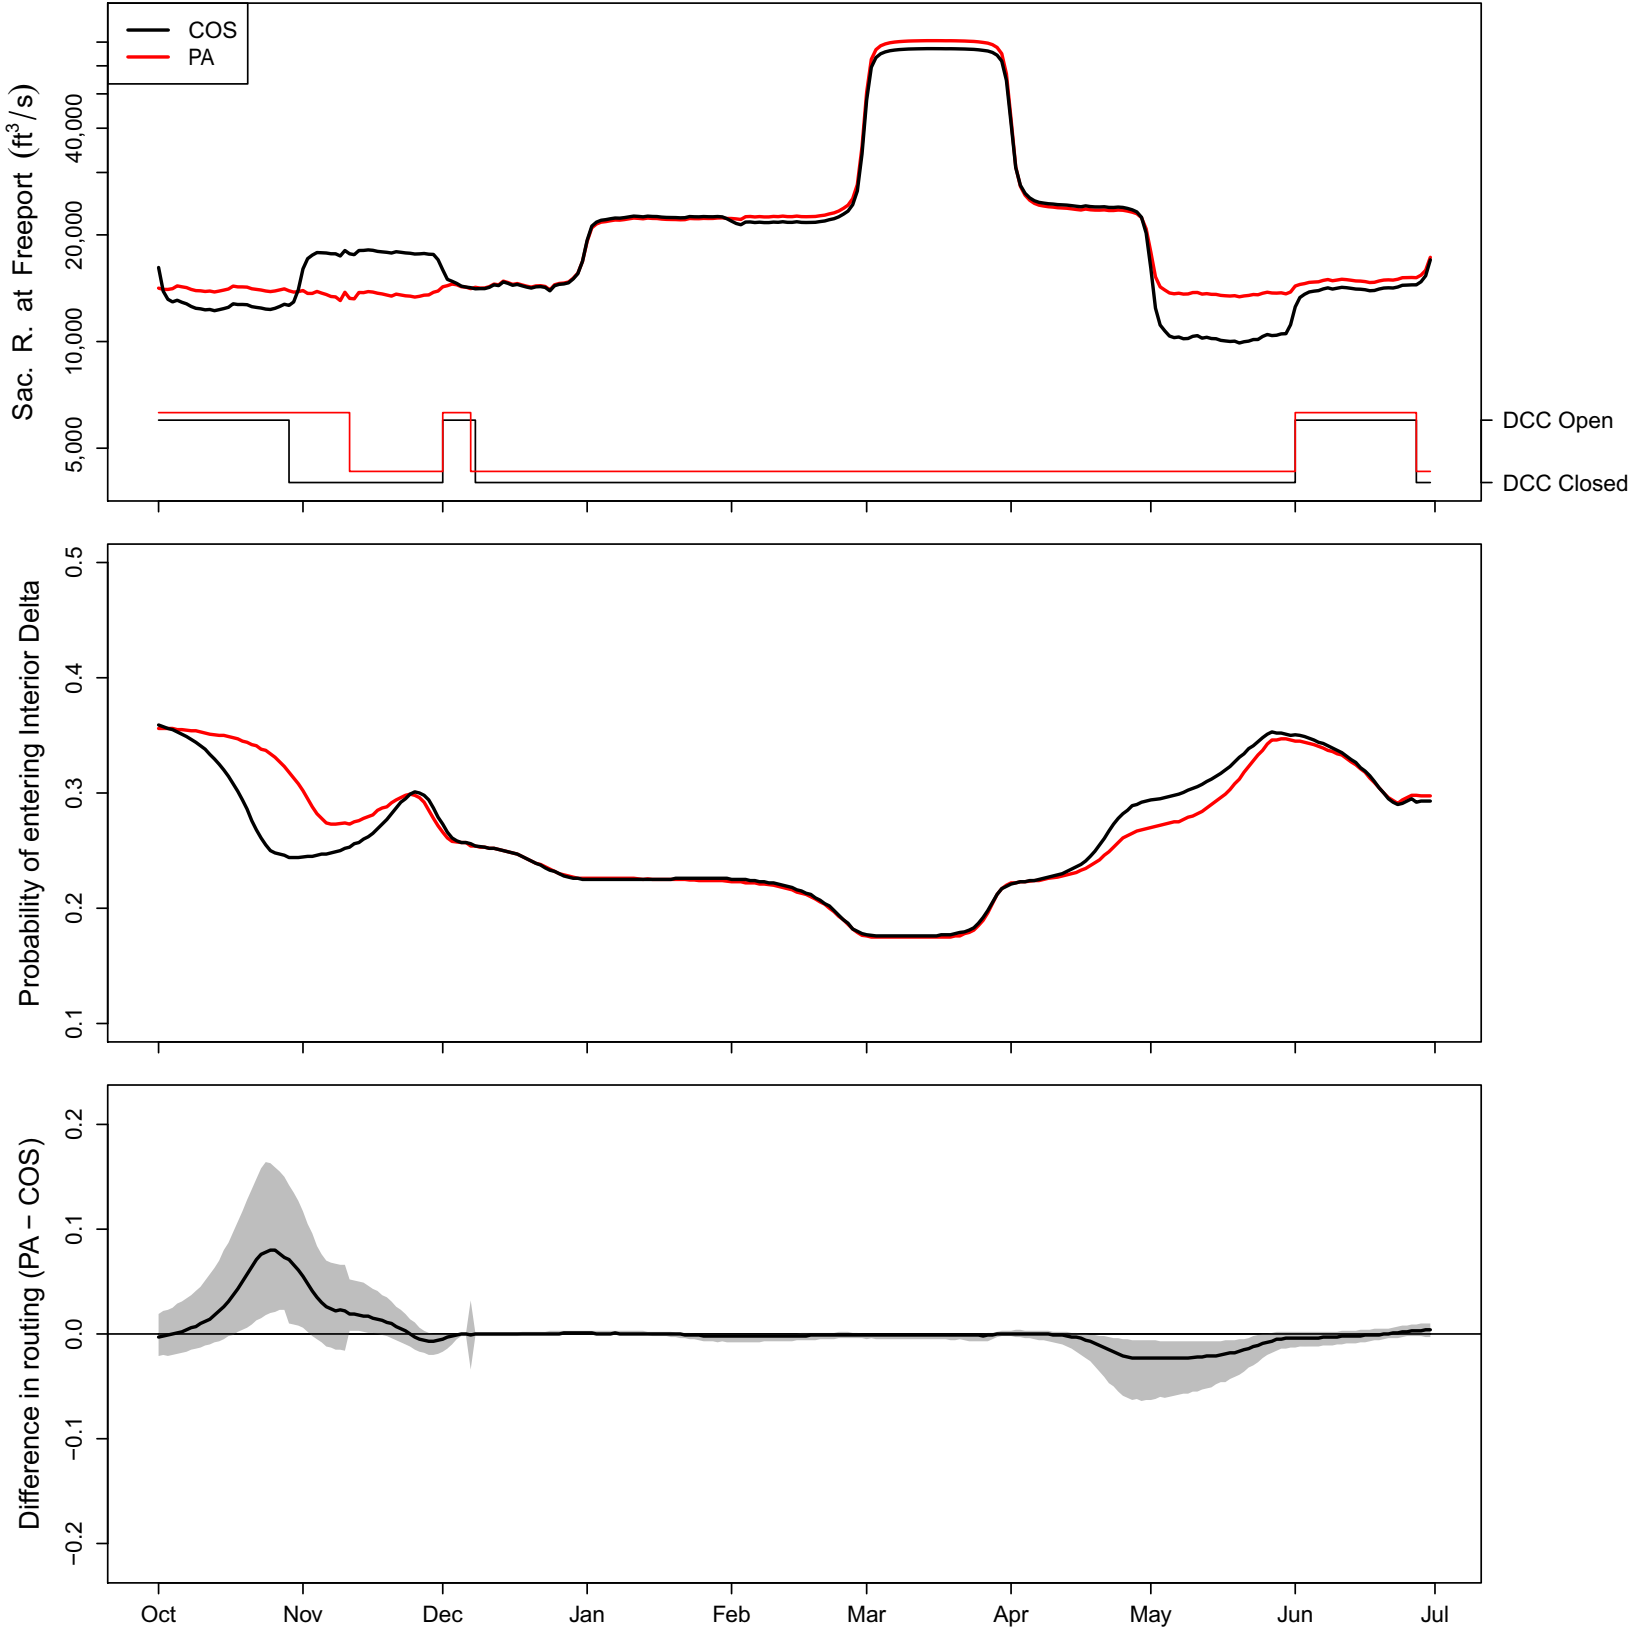

Appendix 4. Simulated Proportion of Fish Entering the Interior Delta by Year, Continuing Operations Compared to Proposed Action Scenarios, 1922–2003

1922 (WY type = AN)

1923 (WY type = BN)

1924 (WY type = C)

1925 (WY type = D)

1926 (WY type = D)

1927 (WY type = W)

1928 (WY type = AN)

1929 (WY type = C)

1930 (WY type = D)

1931 (WY type = C)

1932 (WY type = D)

1933 (WY type = C)

1934 (WY type = C)

1935 (WY type = BN)

1936 (WY type = BN)

1937 (WY type = BN)

1938 (WY type = W)

1939 (WY type = D)

1940 (WY type = AN)