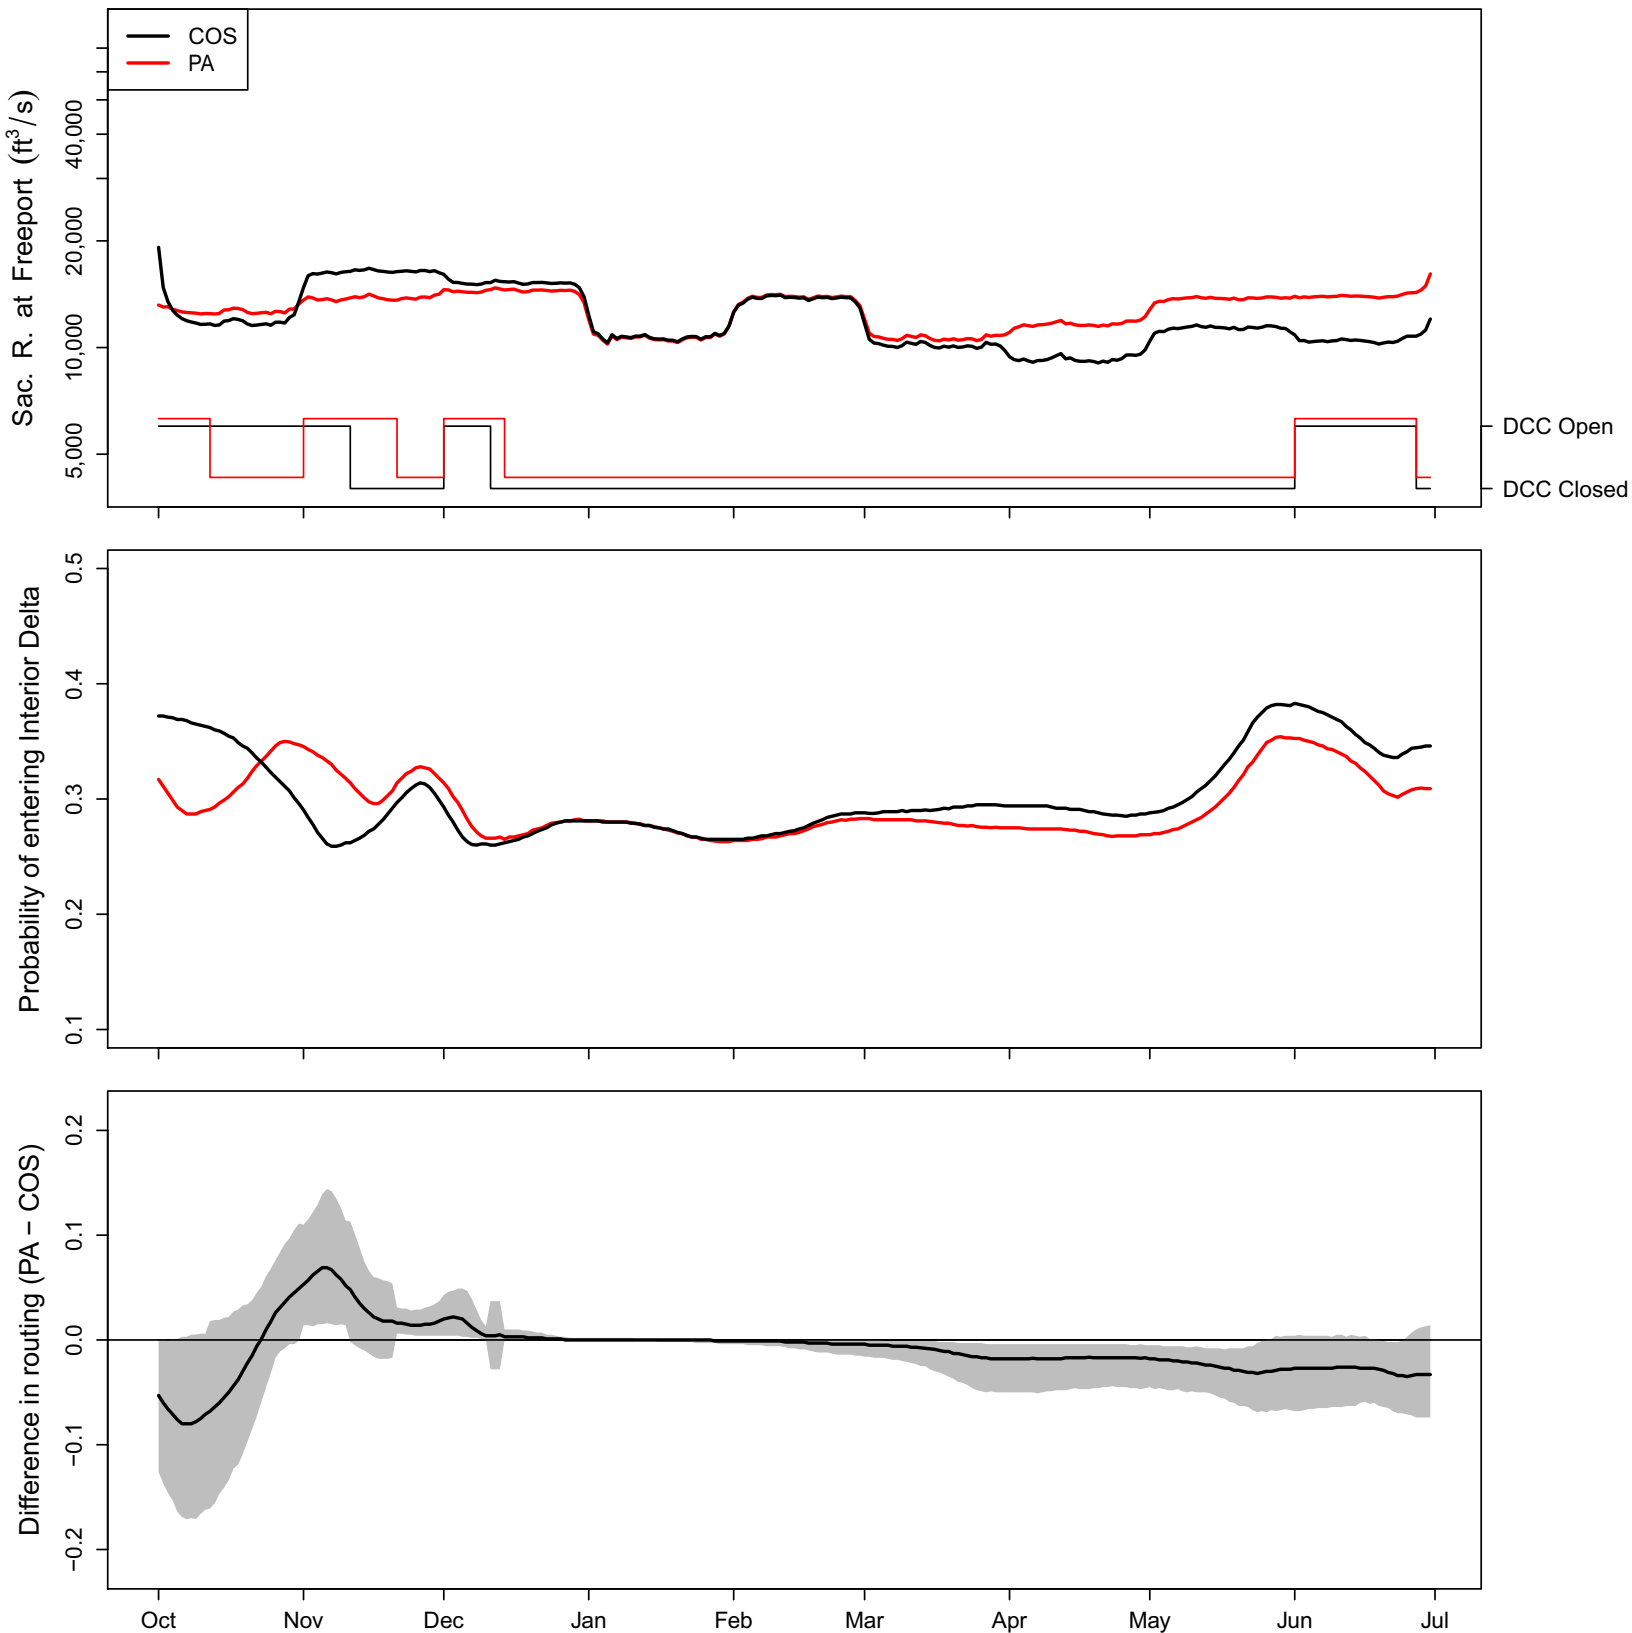

Appendix 4. Simulated Proportion of Fish Entering the Interior Delta by Year, Continuing Operations Compared to Proposed Action Scenarios, 1922–2003

1922 (WY type = AN)

1923 (WY type = BN)

1924 (WY type = C)

1925 (WY type = D)

1926 (WY type = D)

1927 (WY type = W)

1928 (WY type = AN)

1929 (WY type = C)

1930 (WY type = D)

1931 (WY type = C)

1932 (WY type = D)

1933 (WY type = C)

1934 (WY type = C)

1935 (WY type = BN)

1936 (WY type = BN)

1937 (WY type = BN)

1938 (WY type = W)

1939 (WY type = D)

1940 (WY type = AN)