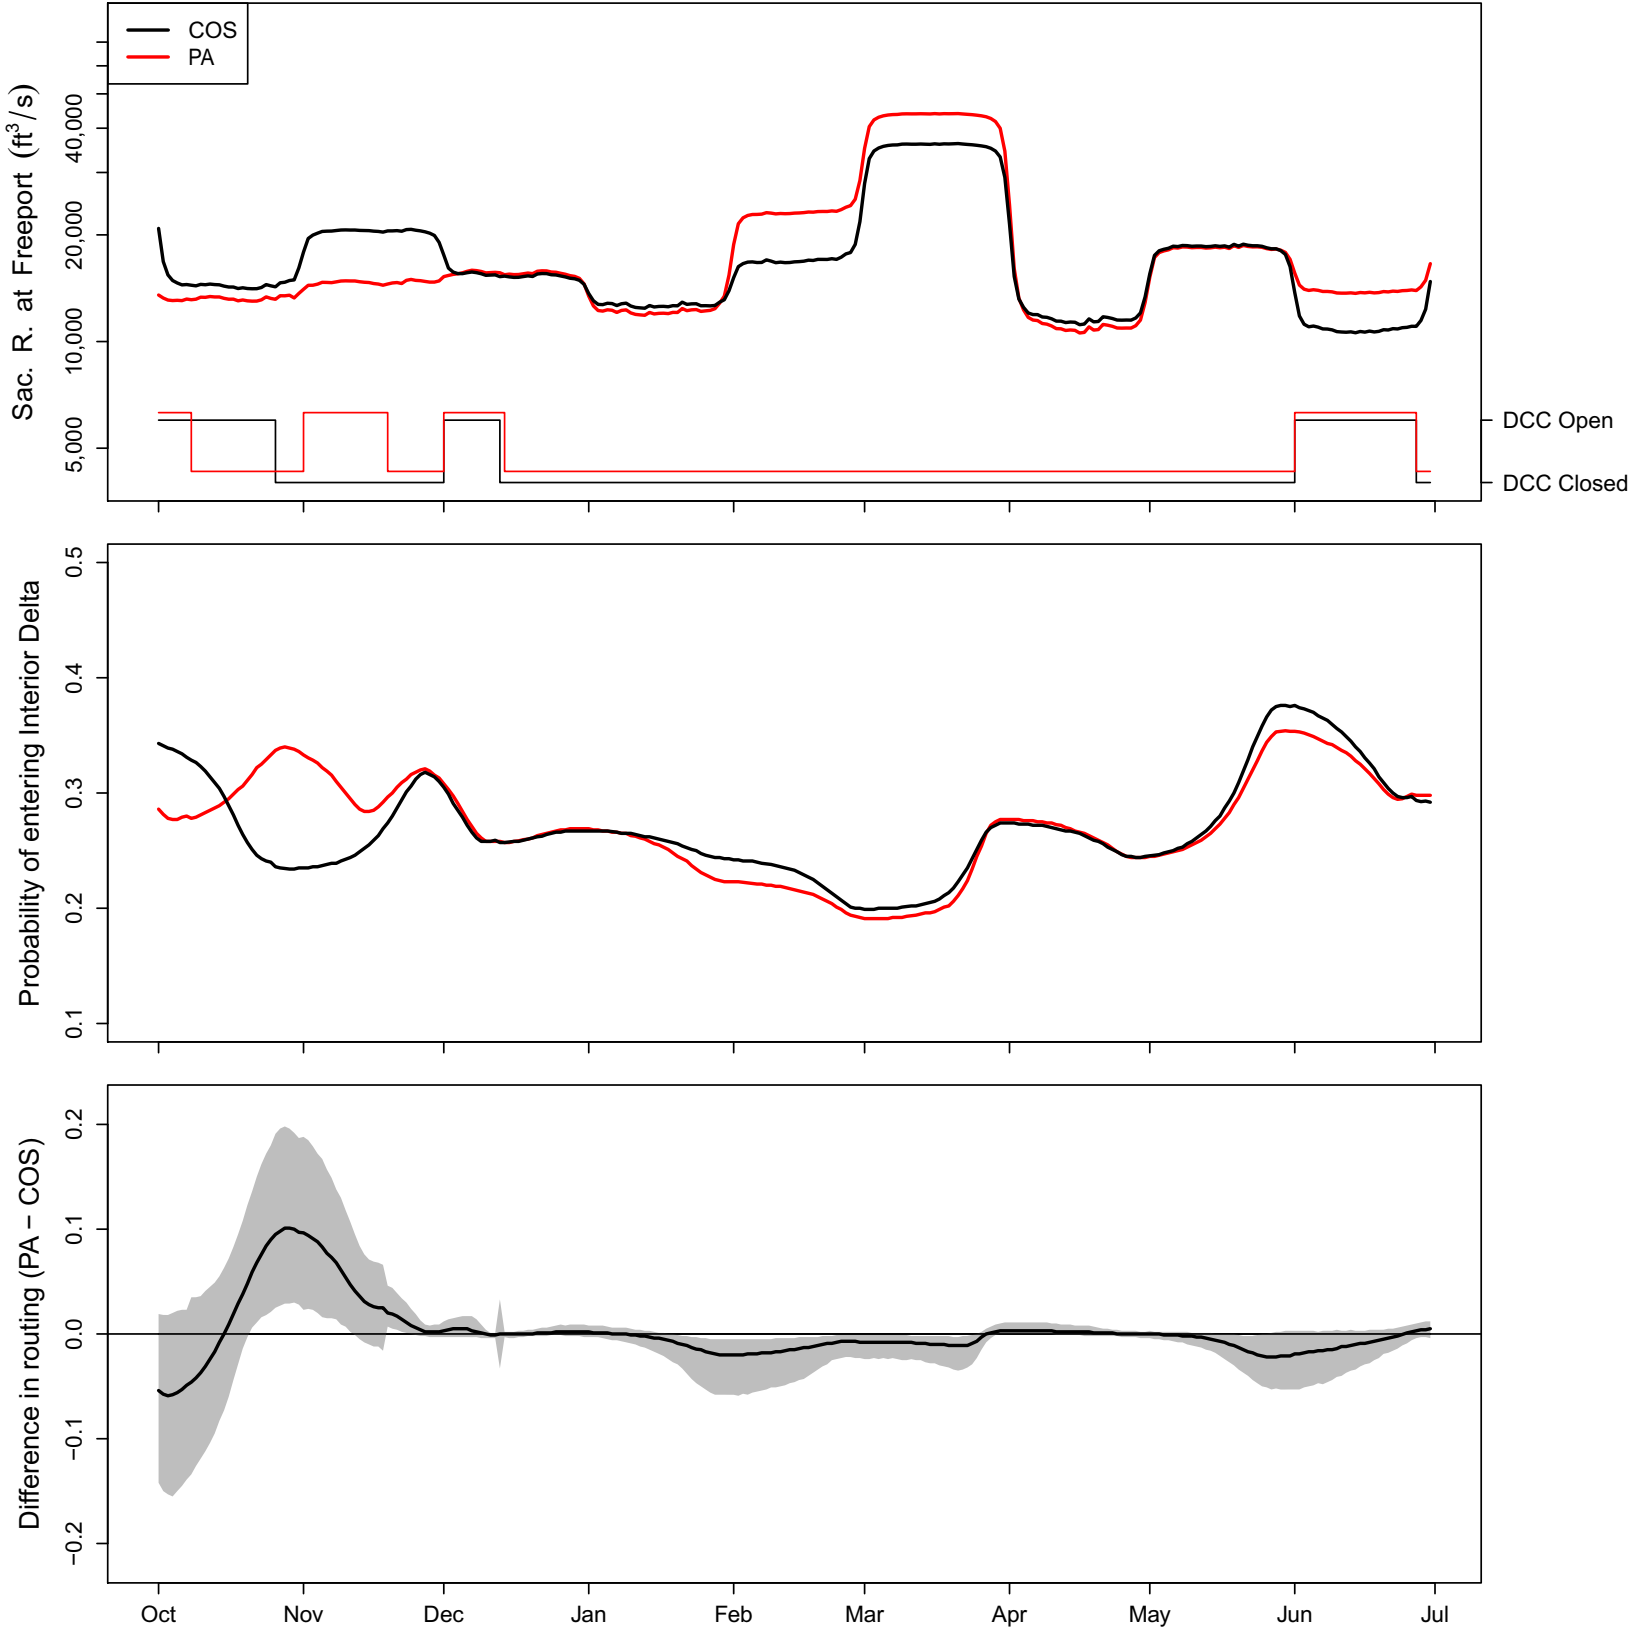

1957 (WY type = AN)