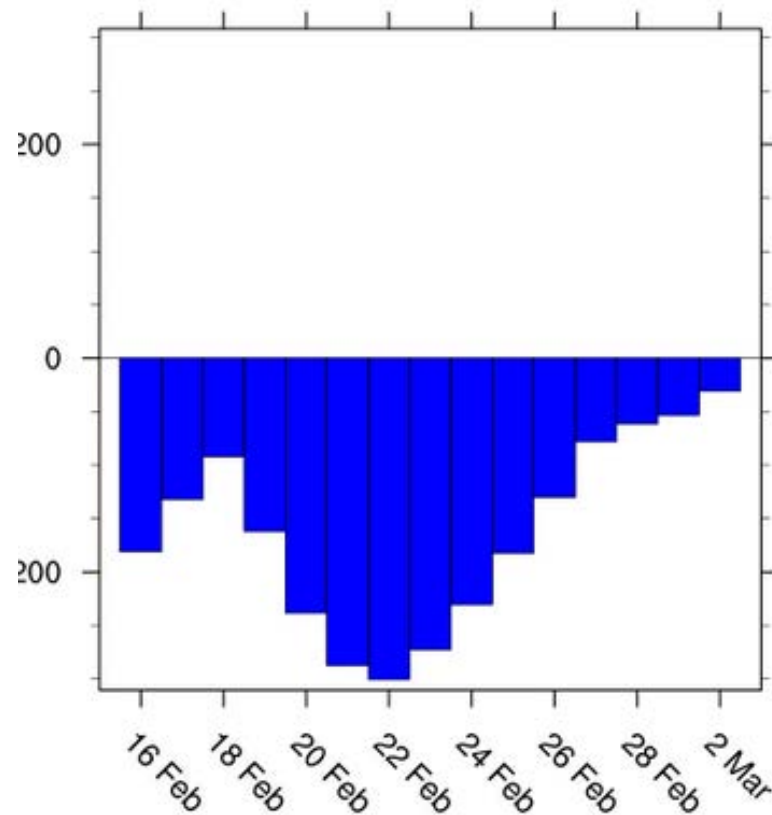

The Reason for all the Cold and Snow this Season

Positive NAO normally means Below Normal Snowfall but -EPO is Compensating

NAO Index

EPO Index

Website: www.weather.gov/boston

Twitter: [@NWSBoston](https://twitter.com/NWSBoston)