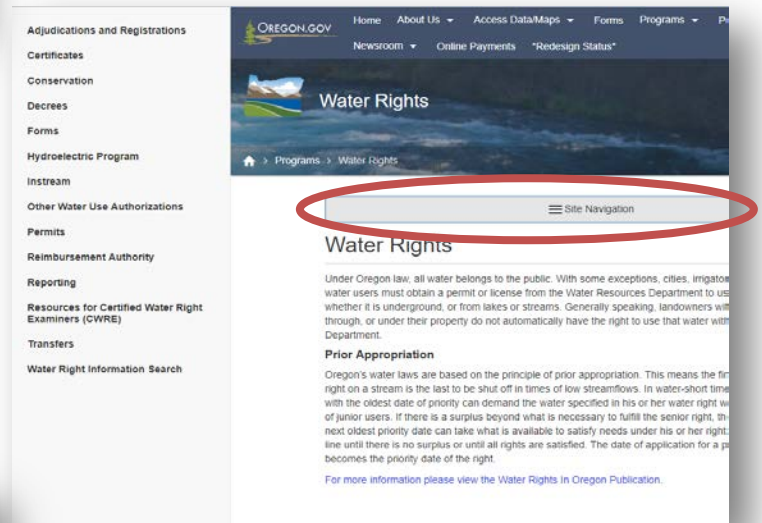

## Main Navigation

Allows user to easily understand structure of website and allows users to quickly visit any section within the site.

## Site Navigation

Allows user to see other pages that are of interest.

## Page "bread crumbs"

Shows the user where they are within the website's hierarchy. Maybe used to go to a specific page instead of using back button.