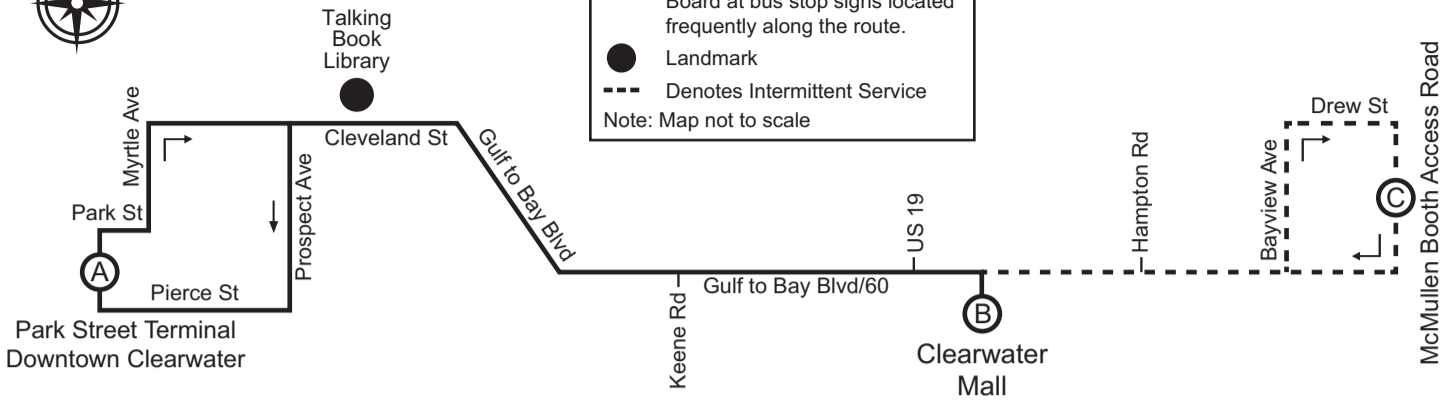

NORTH

LEGEND

- Timepoint; see scheduled times. Board at bus stop signs located frequently along the route.
- Landmark
- - - Denotes Intermittent Service
- Note: Map not to scale

Route 60

Serving: Park Street Terminal, Downtown Clearwater, Cleveland St, Gulf to Bay Blvd, Clearwater Mall, Bayview Ave, Drew St, McMullen Booth Frontage Rd

♿ - Wheelchair Service Provided On All Trips

Effective 2-27-22

TIMES SHOWN ARE SCHEDULED BUT MAY VARY DUE TO TRAFFIC CONDITIONS, WEATHER OR UNFORESEEN EVENTS.

Route 60

Serving: Park Street Terminal, Downtown Clearwater, Cleveland St, Gulf to Bay Blvd, Clearwater Mall, Bayview Ave, Drew St, McMullen Booth Frontage Rd