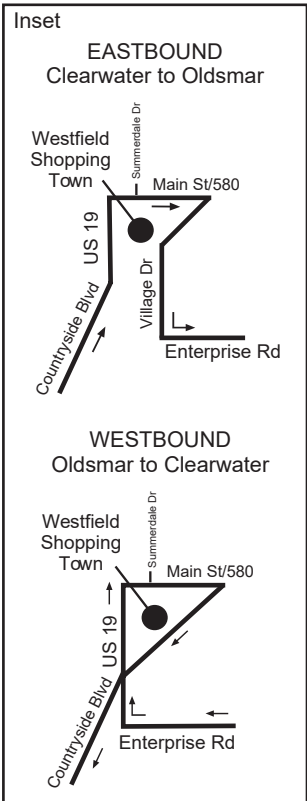

**LEGEND**

- Timepoint; see scheduled times.  
Board at bus stop signs located frequently along the route.
  - Landmark
  - Denotes Intermittent Service
- Note: Map not to scale

**NORTH**

# Route 67

## PARK STREET TERMINAL TO TAMPA RD & ST. PETERSBURG DR

MONDAY - FRIDAY

(A)	(B)	(C)	(D)
Park Street Terminal	Hercules Ave & Sunset Point Rd	McMullen Booth Rd & Enterprise Rd	Arrive Tampa Rd & St. Petersburg Dr
6:00 AM	6:14	6:31	7:00
7:00	7:16	7:33	8:00
8:00	8:17	8:34	9:00
9:00	9:15	9:32	10:00
10:00	10:15	10:32	11:00
11:00	11:15	11:32	12:00
12:00 PM	12:15	12:32	1:00
1:00	1:16	1:34	2:00
2:00	2:16	2:34	3:00
3:00	3:18	3:37	4:05
4:00	4:18	4:37	5:05
5:05	5:23	5:42	6:10
6:00	6:15	6:30	6:55

## ST. PETERSBURG DR TO PARK STREET TERMINAL

MONDAY - FRIDAY

(D)	(C)	(B)	(A)
Depart Tampa Rd & St. Petersburg Dr	McMullen Booth Rd & Enterprise Rd	Hercules Ave & Sunset Point Rd	Park Street Terminal
7:00 AM	7:12	7:28	7:55
8:00	8:12	8:28	8:55
9:00	9:10	9:28	9:50
10:00	10:10	10:28	10:50
11:00	11:10	11:28	11:50
12:00 PM	12:10	12:29	12:50
1:00	1:10	1:29	1:50
2:00	2:10	2:29	2:50
3:00	3:12	3:33	3:50
4:05	4:17	4:38	4:55
5:05	5:17	5:37	5:55
6:10	6:22	6:42	7:00
-	-	-	-