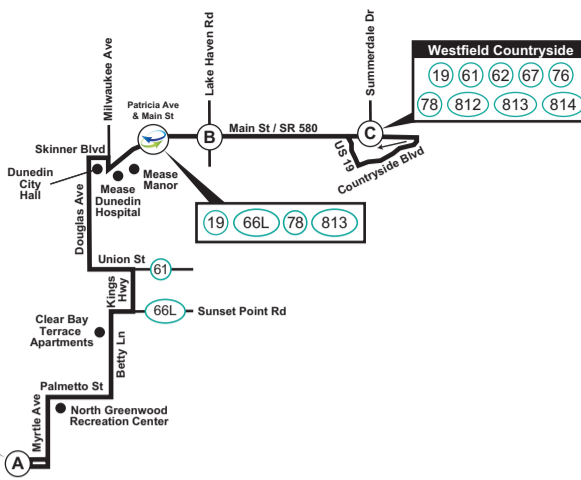

Legend

- Timepoint
- Route 78
- Landmark
- Intersecting Street & Bus Route
- Direct Connect Location

NORTH

Route 78

DOWNTOWN CLEARWATER TO WESTFIELD COUNTRYSIDE

Serving: Park Street Terminal, Downtown Clearwater, Clear Bay Terrace Apartments, Dunedin City Hall, Mease Dunedin Hospital, Mease Manor, Main St/580, Westfield Countryside

MONDAY - FRIDAY

Route 78

WESTFIELD COUNTRYSIDE TO DOWNTOWN CLEARWATER

Serving: Westfield Countryside, Main St/580, Mease Manor, Mease Dunedin Hospital, Dunedin City Hall, Clear Bay Terrace Apartments, Downtown Clearwater, Park Street Terminal

Serving: Park Street Terminal, Downtown Clearwater, Clear Bay Terrace Apartments, Dunedin City Hall, Mease Dunedin Hospital, Mease Manor, Main St/580, Westfield Countryside

SUNDAY & HOLIDAYS

Route 78

WESTFIELD COUNTRYSIDE TO DOWNTOWN CLEARWATER

Serving: Westfield Countryside, Main St/580, Mease Manor, Mease Dunedin Hospital, Dunedin City Hall, Clear Bay Terrace Apartments, Downtown Clearwater, Park Street Terminal

SUNDAY & HOLIDAYS

(A) Park Street Terminal	(B) Main St & Lake Haven Rd	(C) Westfield Countryside	(C) Westfield Countryside	(B) Main St & Lake Haven Rd	(A) Park Street Terminal
7:50 AM	8:11	8:16	8:20 AM	8:30	8:55
8:25	8:46	8:51	8:55	9:05	9:30
9:00	9:21	9:26	9:30	9:40	10:05
9:35	9:56	10:01	10:05	10:15	10:40
10:10	10:31	10:36	10:40	10:50	11:15
10:45	11:06	11:11	11:15	11:25	11:50
11:20	11:41	11:46	11:50	12:00	12:25
11:55	12:16	12:21	12:25 PM	12:35	1:00
12:30 PM	12:51	12:56	1:00	1:10	1:35
1:05	1:26	1:31	1:35	1:45	2:10
1:40	2:01	2:06	2:10	2:20	2:45
2:15	2:36	2:41	2:45	2:55	3:20
2:50	3:11	3:16	3:20	3:30	3:55
3:25	3:46	3:51	3:55	4:05	4:30
4:00	4:21	4:26	4:30	4:40	5:05
4:35	4:56	5:01	5:05	5:15	5:40
5:10	5:31	5:36	5:40	5:50	6:15
5:45	6:06	6:11	6:15	6:25	6:50
6:20	6:41	6:49	6:50	6:58	7:22
6:55	7:15	7:23	7:25	7:33	7:57