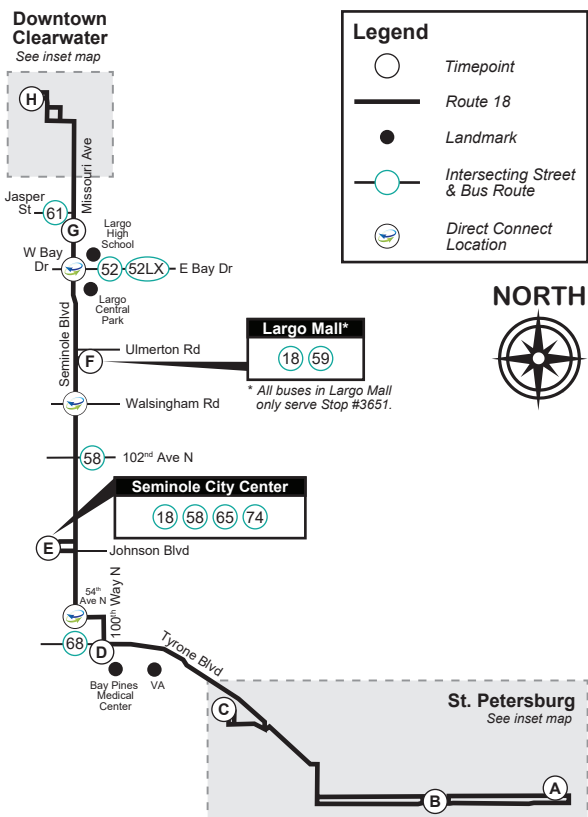

Route 18

DOWNTOWN ST. PETERSBURG TO PARK STREET TERMINAL

MONDAY - FRIDAY

(A)	(B)	(C)	(D)	(E)	(F)	(G)	(H)
1 Ave N & 6 St N	Grand Central Station	Tyrone Square Mall	Bay Pines VA Medical Center	Seminole City Center	Largo Mall	Missouri Ave & Rosery Rd	Park Street Terminal
-	-	-	-	-	5:34	5:42	5:55
-	-	-	-	-	5:49	5:57	6:10
-	5:17	5:32	-	5:57	6:09	6:17	6:30
-	-	5:52	-	6:17	6:29	6:37	6:50
5:40 AM	5:48	6:03	6:19	6:37	6:49	6:57	7:10
6:00	6:08	6:23	6:39	6:57	7:09	7:17	7:30
6:14	6:22	6:37	6:53	7:11	7:23	7:31	7:50
6:32	6:40	6:55	7:11	7:29	7:42	7:51	8:10
6:50	6:58	7:13	7:29	7:49	8:02	8:11	8:30
7:05	7:13	7:31	7:49	8:09	8:22	8:31	8:50
7:19	7:30	7:51	8:09	8:29	8:42	8:51	9:10
7:36	7:50	8:11	8:29	8:49	9:02	9:11	9:30
7:56	8:10	8:31	8:49	9:09	9:22	9:31	9:50
8:16	8:30	8:51	9:09	9:29	9:42	9:51	10:10
8:36	8:50	9:11	9:29	9:49	10:02	10:11	10:30
8:56	9:10	9:31	9:49	10:09	10:22	10:31	10:50
9:26	9:40	10:01	10:19	10:39	10:52	11:01	11:20
9:56	10:10	10:31	10:49	11:09	11:22	11:31	11:50
10:26	10:40	11:01	11:19	11:39	11:52	12:01	12:20
10:56	11:10	11:31	11:49	12:09	12:22	12:31	12:50
11:26	11:40	12:01	12:19	12:39	12:52	1:01	1:20
11:56	12:10	12:31	12:49	1:09	1:22	1:31	1:50
12:22 PM	12:36	12:57	1:15	1:36	1:52	2:01	2:20
12:52	1:06	1:27	1:45	2:06	2:22	2:31	2:50
1:18	1:33	1:56	2:15	2:36	2:52	3:01	3:20
1:48	2:03	2:26	2:45	3:06	3:22	3:31	3:50
2:18	2:33	2:56	3:15	3:36	3:52	4:01	4:20
2:48	3:03	3:26	3:45	4:06	4:22	4:31	4:50
3:08	3:23	3:46	4:05	4:26	4:42	4:51	5:10
3:28	3:43	4:06	4:25	4:46	5:02	5:11	5:30
3:48	4:03	4:26	4:45	5:06	5:22	5:31	5:50
4:08	4:23	4:46	5:05	5:26	5:42	5:51	6:10
4:29	4:44	5:07	5:26	5:47	6:03	6:12	6:30
4:47	5:02	5:25	5:44	6:07	6:23	6:32	6:50
5:15	5:30	5:53	6:12	6:32	6:48	6:57	7:15
5:39	5:54	6:16	6:32	6:52	7:08	7:17	7:35
6:04	6:18	6:36	6:52	7:12	7:28	7:37	7:55
6:27	6:41	6:59	7:15	7:35	7:51	8:00	8:15
6:52	7:06	7:24	7:40	8:00	-	8:20	8:35
7:13	7:27	7:45	8:01	8:20	-	8:40	8:55
7:32	7:46	8:05	8:21	8:40	-	9:00	9:15
8:00	8:11	8:30	8:46	9:05	-	9:25	9:40
8:30	8:41	9:00	9:16	9:35	-	9:55	10:10
9:39	9:50	10:04	-	10:24	-	10:39	10:50
10:32	10:39	10:53	-	11:13	-	-	-

SATURDAY