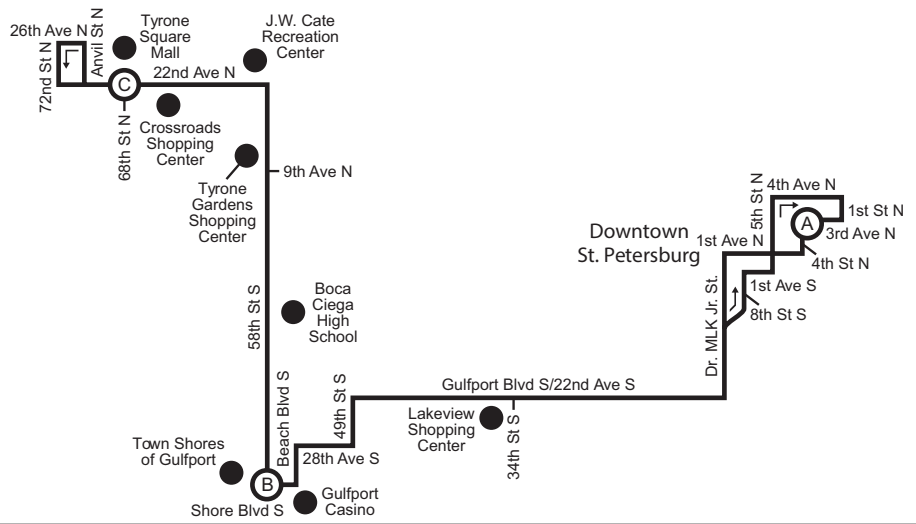

NORTH

LEGEND

○ Timepoint; see scheduled times.  
Board at bus stop signs located frequently along the route.

● Landmark

NOTE: Map not to scale

# Route 23