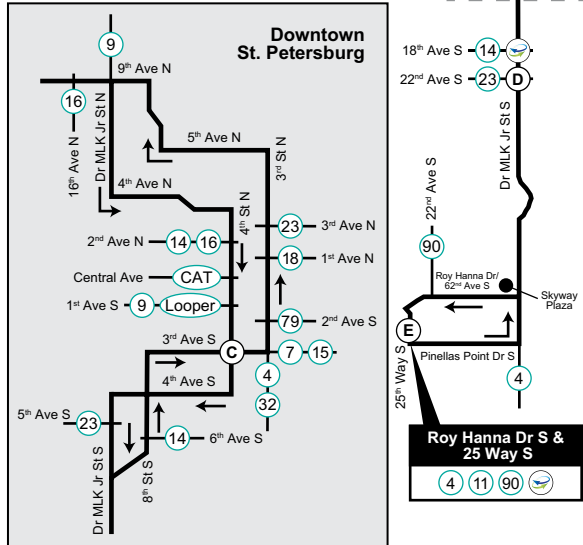

## 25 WAY S & ROY HANNA DR TO TYRONE SQUARE MALL

Serving: 25 Way S & Roy Hanna Dr, Skyway Plaza, Dr ML King St/9 St S, Downtown St. Petersburg, 9 Ave N, Tyrone Square Mall

MONDAY - FRIDAY

**Legend**

- Timepoint
- Route 20
- Landmark
- Intersecting Street & Bus Route
- Direct Connect Location

(E)	(D)	(C)	(B)	(A)	(A)	(B)	(C)	(D)	(E)
25 Way S & Roy Hanna Dr S	MLK & 22 Ave	3 St S & 3 Ave S	34 St N & 9 Ave	Tyrone Square Mall	Tyrone Square Mall	34 St N & 9 Ave	4 St S & 3 Ave S	MLK & 22 Ave	25 Way S & Roy Hanna Dr S
5:25 AM	5:36	5:44	5:55	6:08	6:20 AM	6:36	6:48	6:55	7:06
6:30	6:41	6:49	7:01	7:16	7:20	7:36	7:48	7:55	8:06
7:30	7:42	7:51	8:03	8:17	8:20	8:38	8:51	8:58	9:09
8:30	8:42	8:51	9:03	9:17	9:20	9:38	9:51	9:58	10:09
9:30	9:42	9:51	10:03	10:17	10:20	10:38	10:51	10:58	11:09
10:30	10:41	10:50	11:02	11:16	11:20	11:38	11:51	11:58	12:09
11:30	11:41	11:50	12:02	12:16	12:20 PM	12:39	12:53	1:00	1:11
12:30 PM	12:41	12:50	1:02	1:16	1:20	1:39	1:53	2:00	2:11
1:30	1:42	1:51	2:03	2:18	2:20	2:39	2:52	2:59	3:10
2:30	2:42	2:51	3:03	3:18	3:20	3:39	3:52	3:59	4:10
3:30	3:41	3:50	4:02	4:17	4:20	4:42	4:55	5:02	5:13
4:30	4:41	4:50	5:02	5:16	5:20	5:40	5:53	6:00	6:10
5:30	5:41	5:50	6:02	6:16	6:20	6:38	6:51	6:58	7:08
6:30	6:41	6:50	7:02	7:16	-	-	-	-	-

# Route 20

## 25 WAY S & ROY HANNA DR TO TYRONE SQUARE MALL

Serving: 25 Way S & Roy Hanna Dr, Skyway Plaza, Dr ML King St/9 St S, Downtown St. Petersburg, 9 Ave N, Tyrone Square Mall