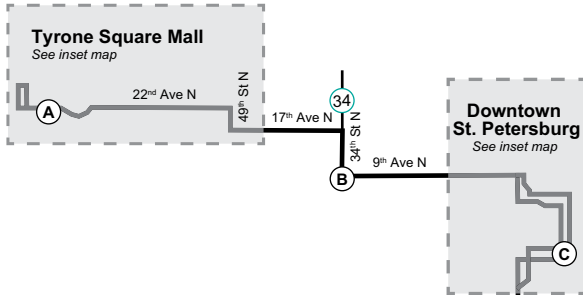

## 25 WAY S & ROY HANNA DR TO TYRONE SQUARE MALL

Serving: 25 Way S & Roy Hanna Dr, Skyway Plaza, Dr ML King St/9 St S, Downtown St. Petersburg, 9 Ave N, Tyrone Square Mall

MONDAY - FRIDAY

**Legend**

- Timepoint
- Route 20
- Landmark
- Intersecting Street & Bus Route
- Direct Connect Location

(E)	(D)	(C)	(B)	(A)	(A)	(B)	(C)	(D)	(E)
25 Way S & Roy Hanna Dr S	MLK & 22 Ave	3 St S & 3 Ave S	34 St N & 9 Ave	Tyrone Square Mall	Tyrone Square Mall	34 St N & 9 Ave	4 St S & 3 Ave S	MLK & 22 Ave	25 Way S & Roy Hanna Dr S
5:25 AM	5:36	5:44	5:55	6:08	6:20 AM	6:36	6:48	6:55	7:06
6:30	6:41	6:49	7:01	7:16	7:20	7:36	7:48	7:55	8:06
7:30	7:42	7:51	8:03	8:17	8:20	8:38	8:51	8:58	9:09
8:30	8:42	8:51	9:03	9:17	9:20	9:38	9:51	9:58	10:09
9:30	9:42	9:51	10:03	10:17	10:20	10:38	10:51	10:58	11:09
10:30	10:41	10:50	11:02	11:16	11:20	11:38	11:51	11:58	12:09
11:30	11:41	11:50	12:02	12:16	12:20 PM	12:39	12:53	1:00	1:11
12:30 PM	12:41	12:50	1:02	1:16	1:20	1:39	1:53	2:00	2:11
1:30	1:42	1:51	2:03	2:18	2:20	2:39	2:52	2:59	3:10
2:30	2:42	2:51	3:03	3:18	3:20	3:39	3:52	3:59	4:10
3:30	3:41	3:50	4:02	4:17	4:20	4:42	4:55	5:02	5:13
4:30	4:41	4:50	5:02	5:16	5:20	5:40	5:53	6:00	6:10
5:30	5:41	5:50	6:02	6:16	6:20	6:38	6:51	6:58	7:08
6:30	6:41	6:50	7:02	7:16	-	-	-	-	-

# Route 20

## 25 WAY S & ROY HANNA DR TO TYRONE SQUARE MALL

Serving: 25 Way S & Roy Hanna Dr, Skyway Plaza, Dr ML King St/9 St S, Downtown St. Petersburg, 9 Ave N, Tyrone Square Mall