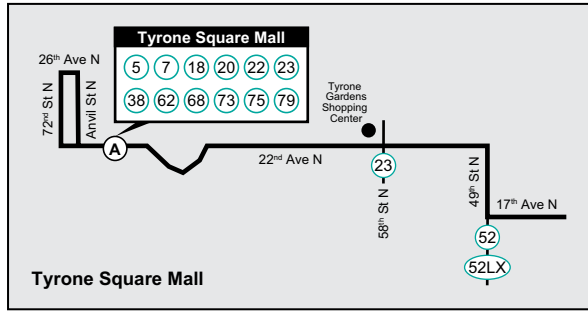

## 25 WAY S & ROY HANNA DR TO TYRONE SQUARE MALL

Serving: 25 Way S & Roy Hanna Dr, Skyway Plaza, Dr ML King St/9 St S, Downtown St. Petersburg, 9 Ave N, Tyrone Square Mall

MONDAY - FRIDAY

**Legend**

- Timepoint
- Route 20
- Landmark
- Intersecting Street & Bus Route
- Direct Connect Location

(E)	(D)	(C)	(B)	(A)	(A)	(B)	(C)	(D)	(E)
25 Way S & Roy Hanna Dr S	MLK & 22 Ave	3 St S & 3 Ave S	34 St N & 9 Ave	Tyrone Square Mall	Tyrone Square Mall	34 St N & 9 Ave	4 St S & 3 Ave S	MLK & 22 Ave	25 Way S & Roy Hanna Dr S
5:25 AM	5:36	5:44	5:55	6:08	6:20 AM	6:36	6:48	6:55	7:06
6:30	6:41	6:49	7:01	7:16	7:20	7:36	7:48	7:55	8:06
7:30	7:42	7:51	8:03	8:17	8:20	8:38	8:51	8:58	9:09
8:30	8:42	8:51	9:03	9:17	9:20	9:38	9:51	9:58	10:09
9:30	9:42	9:51	10:03	10:17	10:20	10:38	10:51	10:58	11:09
10:30	10:41	10:50	11:02	11:16	11:20	11:38	11:51	11:58	12:09
11:30	11:41	11:50	12:02	12:16	12:20 PM	12:39	12:53	1:00	1:11
12:30 PM	12:41	12:50	1:02	1:16	1:20	1:39	1:53	2:00	2:11
1:30	1:42	1:51	2:03	2:18	2:20	2:39	2:52	2:59	3:10
2:30	2:42	2:51	3:03	3:18	3:20	3:39	3:52	3:59	4:10
3:30	3:41	3:50	4:02	4:17	4:20	4:42	4:55	5:02	5:13
4:30	4:41	4:50	5:02	5:16	5:20	5:40	5:53	6:00	6:10
5:30	5:41	5:50	6:02	6:16	6:20	6:38	6:51	6:58	7:08
6:30	6:41	6:50	7:02	7:16	-	-	-	-	-