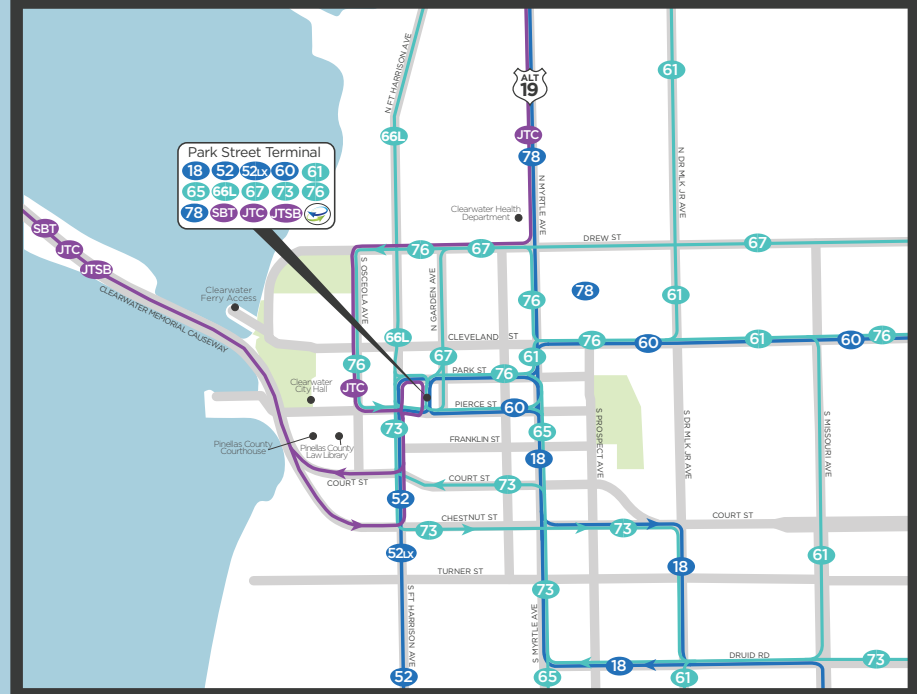

SYSTEM MAP

Connect with PSTA | @RidePSTA

PSTA.NET
INFOLINE 727.540.1900

Mapa del sistema de autobuses

All PSTA buses and trolleys are wheelchair accessible.
Todos los autobuses y las tranvías de PSTA son accesibles a personas en sillas de ruedas.

Full routes and schedules:

psta.net

Plan your trip here:

psta.net/transitapp
transit

Pay your fare here:

flamingofares.com

Legend

- SunRunner
- SunRunner Station
- Trolley Service
- Frequent
- Local
- Express
- Landmark
- Direct Connect Location
- Intermittent Service
- Connecting County Transit

Downtown Clearwater

Downtown St Petersburg & Grand Central Station