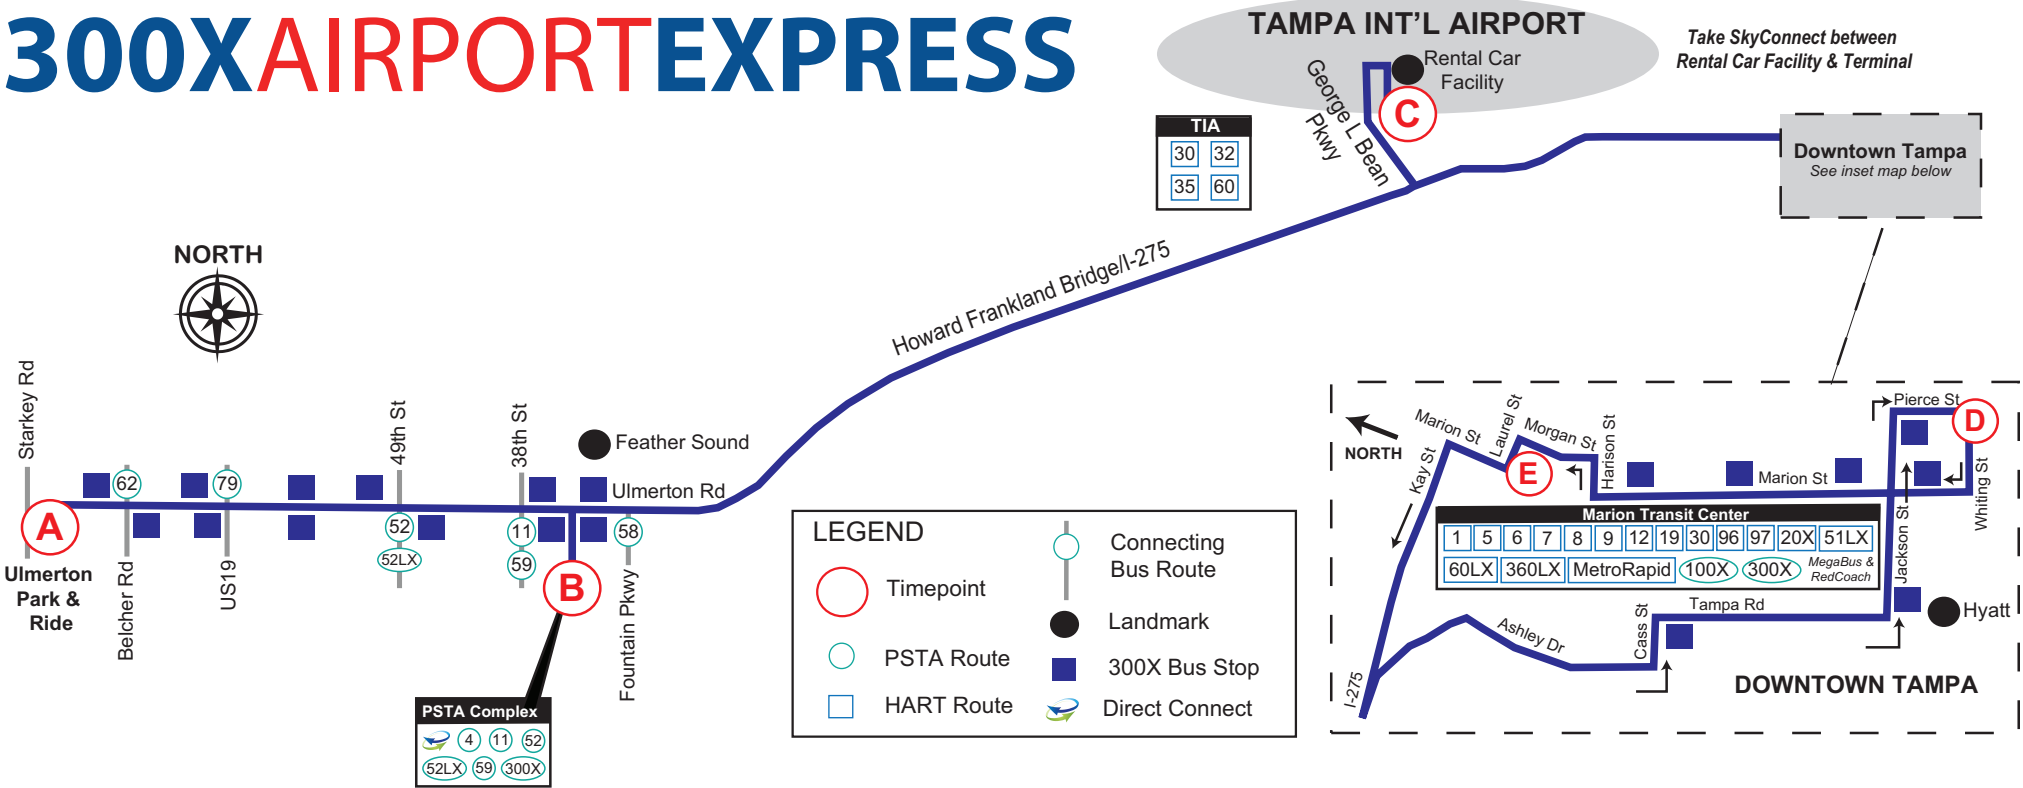

300X AIRPORTEXPRESS

ULMERTON PARK & RIDE TO TAMPA INTERNATIONAL AIRPORT AND DOWNTOWN TAMPA

MONDAY - FRIDAY
NO SATURDAY, SUNDAY OR HOLIDAY SERVICE

(A) Ulmerton Park & Ride	(B) PSTA Complex	(C) Tampa International Airport	(D) Pierce St.	(E) Marion Transit Center
6:10 AM	6:23	6:55	7:13	7:18
7:00	—	—	7:50	7:55
8:07	8:20	8:52	9:10	9:15
9:10	9:23	9:55	10:13	10:18
12:07 PM	12:20	12:55	1:13	1:18
3:17	3:30	4:02	4:20	4:25
4:17	4:30	5:02	5:20	5:25
5:20	5:33	6:05	6:20	6:25
6:20	6:33	7:05	7:20	7:25

TAMPA INTERNATIONAL AIRPORT AND DOWNTOWN TAMPA TO ULMERTON PARK & RIDE

MONDAY - FRIDAY
NO SATURDAY, SUNDAY OR HOLIDAY SERVICE

(E) Marion Transit Center	(C) Tampa International Airport	(B) PSTA Complex	(A) Ulmerton Park & Ride
7:42 AM	8:00	8:32	8:45
8:42	9:00	9:32	9:45
9:42	10:00	10:32	10:45
10:42	11:00	11:32	11:45
1:42 PM	2:00	2:32	2:45
4:45	—	—	5:35
5:43	6:01	6:33	6:46
6:42	7:00	7:32	7:45
7:42	8:00	8:32	8:45

♿ - Wheelchair Service Provided On All Trips

TIMES SHOWN ARE SCHEDULED BUT MAY VARY DUE TO TRAFFIC CONDITIONS, WEATHER OR UNFORESEEN EVENTS.

Effective 6-04-23

300X AIRPORTEXPRESS

ULMERTON PARK & RIDE TO TAMPA INTERNATIONAL AIRPORT AND DOWNTOWN TAMPA

MONDAY - FRIDAY
NO SATURDAY, SUNDAY OR HOLIDAY SERVICE

TAMPA INTERNATIONAL AIRPORT AND DOWNTOWN TAMPA TO ULMERTON PARK & RIDE

MONDAY - FRIDAY
NO SATURDAY, SUNDAY OR HOLIDAY SERVICE

(A) Ulmerton Park & Ride	(B) PSTA Complex	(C) Tampa International Airport	(D) Pierce St.	(E) Marion Transit Center	(E) Marion Transit Center	(C) Tampa International Airport	(B) PSTA Complex	(A) Ulmerton Park & Ride
6:10 AM	6:23	6:55	7:13	7:18	7:42 AM	8:00	8:32	8:45
7:00	—	—	7:50	7:55	8:42	9:00	9:32	9:45
8:07	8:20	8:52	9:10	9:15	9:42	10:00	10:32	10:45
9:10	9:23	9:55	10:13	10:18	10:42	11:00	11:32	11:45
12:07 PM	12:20	12:55	1:13	1:18	1:42 PM	2:00	2:32	2:45
3:17	3:30	4:02	4:20	4:25	4:45	—	—	5:35
4:17	4:30	5:02	5:20	5:25	5:43	6:01	6:33	6:46
5:20	5:33	6:05	6:20	6:25	6:42	7:00	7:32	7:45
6:20	6:33	7:05	7:20	7:25	7:42	8:00	8:32	8:45