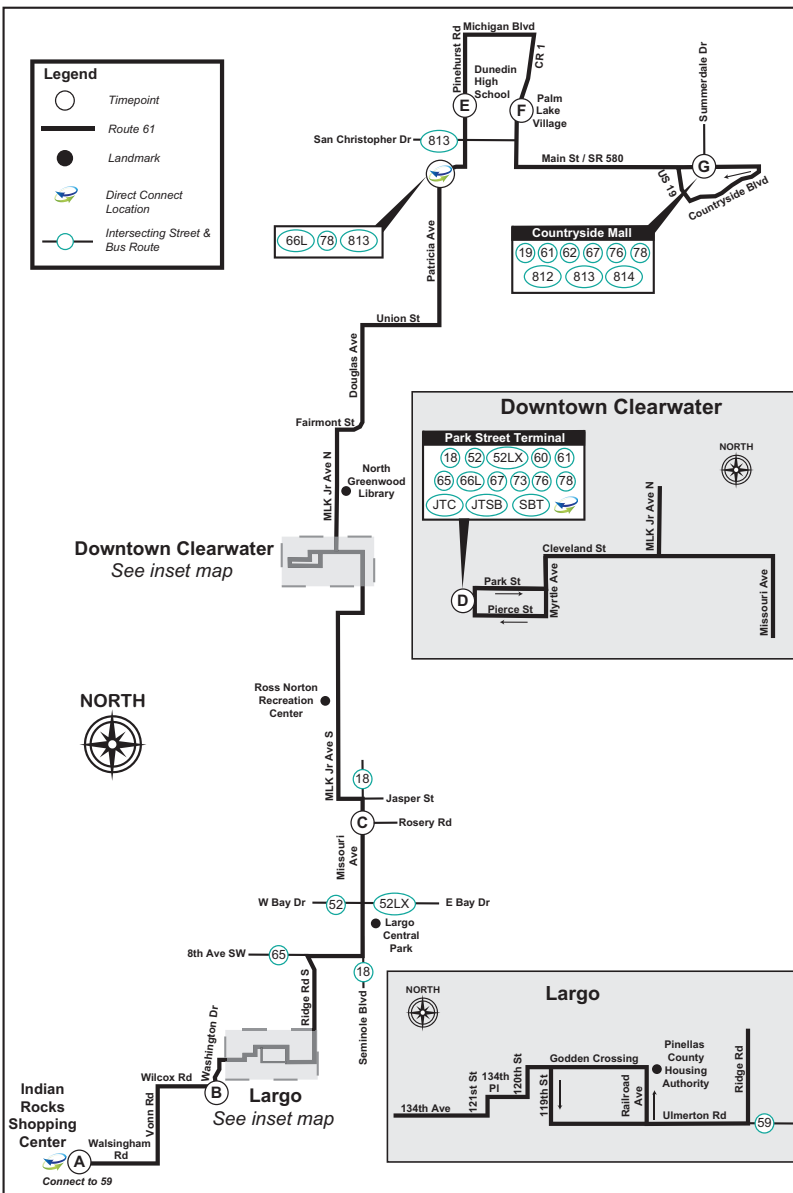

Route 61

INDIAN ROCKS SHOPPING CENTER TO MAIN ST & SUMMERDALE DR

MONDAY - FRIDAY

(A) Indian Rocks Shopping Center	(B) Washington Dr & 130 Ave N	(C) Missouri Ave & Rosery Rd	(D) Park Street Terminal	(E) Dunedin High School	(F) Palm Lake Village	(G) Main St & Summerdale Dr
-	5:25	5:41	6:15	6:34	6:40	6:51
-	-	-	6:57*	7:16	-	-
-	6:25	6:43	7:20	7:39	7:45	7:57
7:00 AM	7:07	7:26	8:05	8:24	8:30	8:42
8:00	8:07	8:26	9:05	9:24	9:30	9:42
9:00	9:07	9:26	10:05	10:24	10:30	10:42
10:00	10:07	10:26	11:05	11:24	11:30	11:42
11:00	11:07	11:26	12:05	12:24	12:30	12:42
12:00 PM	12:07	12:26	1:05	1:24	1:30	1:42
1:00	1:07	1:26	2:05	2:24	2:30	2:42
2:00	2:07	2:26	3:05	3:24	3:30	3:42
3:00	3:07	3:28	4:10	4:29	4:35	4:47
4:00	4:07	4:28	5:10	5:29	5:35	5:46
5:00	5:07	5:25	6:00	6:19	6:25	6:36
5:50	5:57	6:15	6:50	7:09	7:15	7:26
6:45	6:52	7:10	-	-	-	-

* This trip only operates when school is in session.

TIMES SHOWN ARE SCHEDULED BUT MAY VARY DUE TO TRAFFIC CONDITIONS, WEATHER OR UNFORESEEN EVENTS.

Route 61

MAIN ST & SUMMERDALE DR TO INDIAN ROCKS SHOPPING CENTER

MONDAY - FRIDAY

(G) Main St & Summerdale Dr	(F) Palm Lake Village	(E) Dunedin High School	(D) Park Street Terminal	(C) Missouri Ave & Rosery Rd	(B) Washington Dr & 130 Ave N	(A) Indian Rocks Shopping Center
7:00 AM	7:10	7:17	7:50	8:05	8:20	8:30
8:05	8:15	8:22	8:55	9:10	9:25	9:35
8:50	9:00	9:07	9:40	9:55	10:10	10:20
9:50	10:00	10:07	10:40	10:55	11:10	11:20
10:50	11:00	11:07	11:40	11:55	12:10	12:20
11:50	12:00	12:07	12:40	12:55	1:10	1:20
12:50 PM	1:00	1:07	1:40	1:55	2:10	2:20
1:50	2:00	2:07	2:40	2:55	3:10	3:20
-	-	2:10*	2:28	-	-	-
2:50	3:00	3:07	3:40	3:55	4:10	4:20
3:50	4:00	4:07	4:40	4:55	5:10	5:20
4:55	5:05	5:12	5:45	6:00	6:15	6:25
5:52	6:02	6:09	6:37	6:52	7:02	7:12
6:42	6:49	6:56	7:19	7:29	7:39	7:49
7:32	7:39	7:46	8:09	8:19	8:29	-