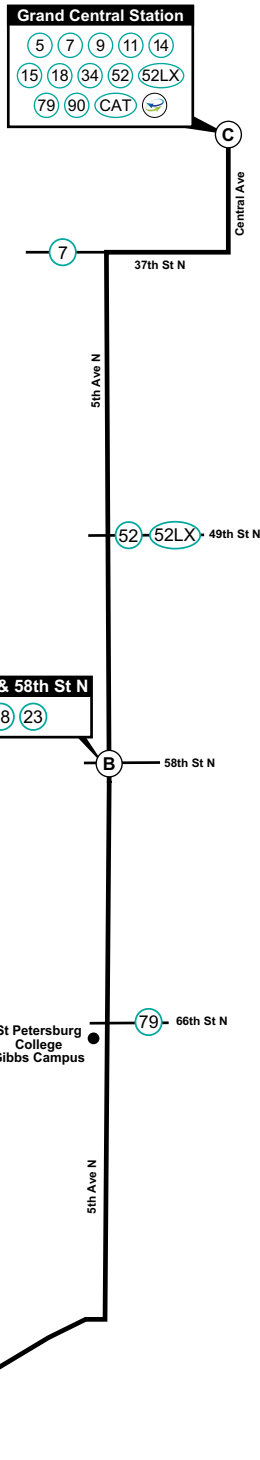

Legend

- Timepoint
- Route 5
- Landmark
- Intersecting Street & Bus Route
- Direct Connect Location

Route 5

TYRONE SQUARE MALL TO GRAND CENTRAL STATION

MONDAY - FRIDAY

(A) 22 Ave N at Tyrone Mall	(B) 5 Ave N & 58 St N	(C) Grand Central Station
6:00 AM	6:10	6:20
6:30	6:40	6:50
7:00	7:11	7:21
7:30	7:41	7:51
8:00	8:11	8:21
8:30	8:41	8:51
9:30	9:41	9:51
10:30	10:41	10:51
11:30	11:41	11:51
12:30 PM	12:41	12:51
1:30	1:41	1:51
2:30	2:41	2:51
3:30	3:41	3:51
4:30	4:40	4:50
5:00	5:10	5:20
5:30	5:40	5:50
6:00	6:10	6:20
6:30	6:40	6:50
7:00	7:10	7:20
7:50	8:00	8:10

Route 5

GRAND CENTRAL STATION TO TYRONE SQUARE MALL

MONDAY - FRIDAY

(C) Grand Central Station	(B) 5 Ave N & 58 St N	(A) 22 Ave N at Tyrone Mall
6:30 AM	6:39	6:54
7:00	7:11	7:26
7:30	7:41	7:56
8:00	8:11	8:26
8:30	8:41	8:56
9:00	9:11	9:26
10:00	10:11	10:26
11:00	11:11	11:26
12:00 PM	12:11	12:26
1:00	1:11	1:26
2:00	2:11	2:26
3:00	3:11	3:26
4:00	4:11	4:26
5:00	5:11	5:26
5:30	5:41	5:56
6:00	6:11	6:26
6:30	6:41	6:56
7:00	7:09	7:19
7:30	7:39	7:49
—	—	—

SATURDAY

—	—	—
6:30 AM	6:40	6:50
7:30	7:41	7:51
8:30	8:41	8:51
9:30	9:41	9:51
10:30	10:42	10:51
11:30	11:41	11:51
12:30 PM	12:41	12:51
1:30	1:41	1:51
2:30	2:41	2:51
3:30	3:41	3:51
4:30	4:40	4:50
5:30	5:40	5:50
6:30	6:40	6:50
7:22	7:32	7:42
8:10	8:20	8:30

SATURDAY

6:00 AM	6:09	6:24
7:00	7:11	7:26
8:00	8:11	8:26
9:00	9:11	9:26
10:00	10:11	10:26
11:00	11:11	11:26
12:00 PM	12:11	12:26
1:00	1:11	1:26
2:00	2:11	2:26
3:00	3:11	3:26
4:00	4:11	4:26
5:00	5:11	5:26
6:00	6:11	6:26
7:00	7:09	7:19
7:47	7:56	8:06
—	—	—