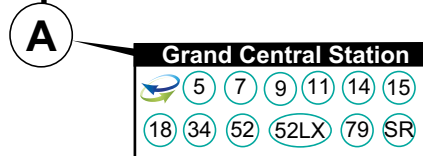

Central Avenue Trolley

GRAND CENTRAL STATION
TO ST. PETE PIER

ST. PETE PIER TO
GRAND CENTRAL STATION

MONDAY - SUNDAY

Ⓐ Grand Central Station	Ⓑ St. Pete Pier	Ⓑ St. Pete Pier	Ⓐ Grand Central Station
—	—	6:14 AM	6:31
—	—	6:39	7:01
6:33 AM	6:55	7:09	7:31
7:03	7:25	7:39	8:01
7:33	7:55	8:09	8:31
8:03	8:25	8:39	9:01
8:33	8:55	9:09	9:31
9:03	9:25	9:39	10:01
9:33	9:55	10:09	10:31
10:03	10:25	10:39	11:01
10:33	10:55	11:09	11:31
11:03	11:25	11:39	12:01
11:33	11:55	12:09 PM	12:31
12:03 PM	12:25	12:39	1:01
12:33	12:55	1:09	1:31
1:03	1:25	1:39	2:01
1:33	1:55	2:09	2:31
2:03	2:25	2:39	3:01
2:33	2:55	3:09	3:31
3:03	3:25	3:39	4:01
3:33	3:55	4:09	4:31
4:03	4:25	4:39	5:01
4:33	4:55	5:09	5:31
5:03	5:25	5:39	6:01
5:33	5:55	6:08	6:31
6:03	6:25	6:38	7:01
6:33	6:55	7:08	7:31
7:03	7:25	7:38	8:01
7:33	7:55	8:08	8:31
8:03	8:25	8:38	9:01
8:33	8:55	9:08	9:31
9:03	9:25	9:39	10:01
9:33	9:55	10:09 *	10:31 *
10:03	10:25	10:39 *	11:01 *
10:33 *	10:55 *	11:09 *	11:31 *
11:03 *	11:25 *	11:39 *	12:01 *
11:33 *	11:55 *	12:09 *	12:31 *
12:03 *	12:25 *	12:39 *	1:01 *
12:33 *	12:55 *	—	—