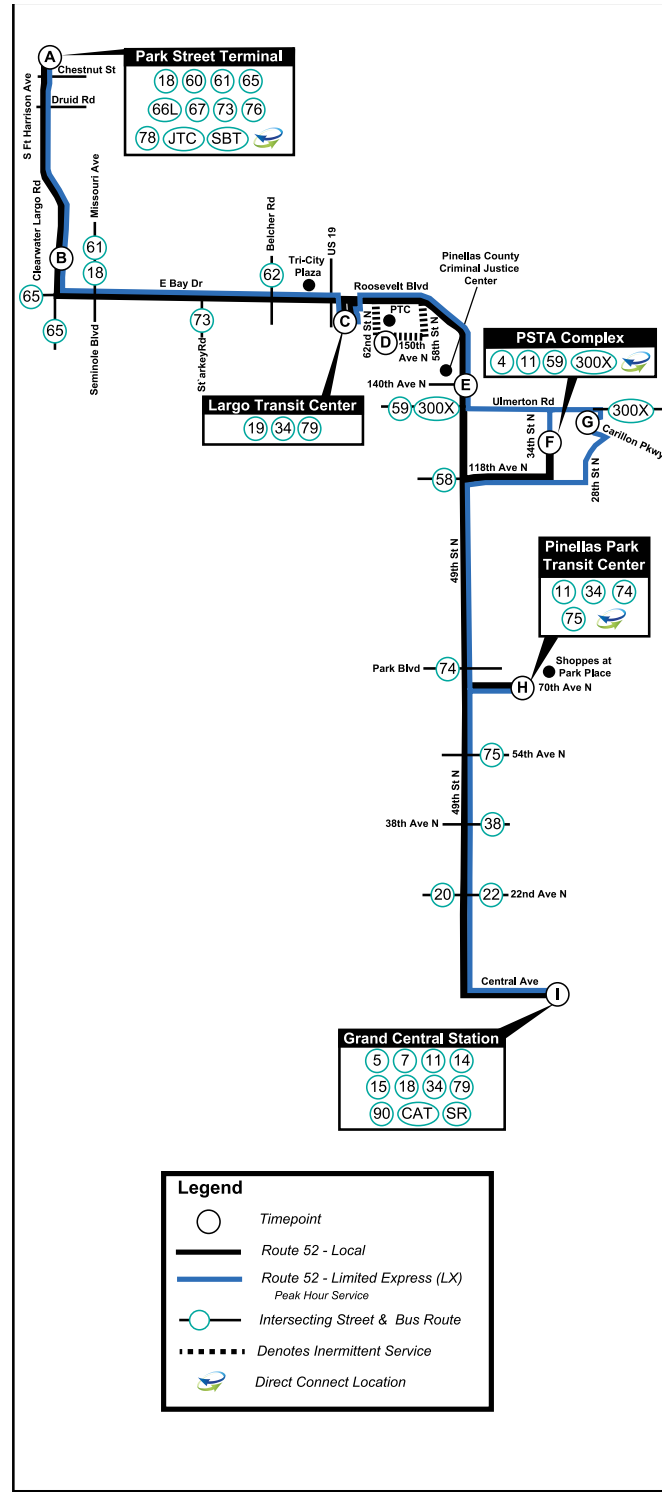

Route 52/52LX

DOWNTOWN CLEARWATER TO GRAND CENTRAL STATION

MONDAY - FRIDAY

(A)	(B)	(C)	(D)	(E)	(F)	(G)	(H)	(I)
Depart Park Street Terminal	Clearwater Largo Rd & Rosery Rd	Largo Transit Center	Avalon Loop	49 St N & 140 Ave	PSTA Facility 34th St	Raymond James Tower	Pinellas Park Transit Center	Arrive Grand Central Station
—	—	—	—	—	4:54	—	5:17	5:42
—	—	—	—	—	5:14	—	5:37	6:02
—	—	—	—	—	5:39	—	6:02	6:27
52LX 5:28 AM	5:36	5:52	—	5:58	6:09	6:12	6:38	7:03
—	—	—	—	—	6:39	—	7:02	7:27
52LX 6:08	6:16	6:36	—	6:43	6:54	6:57	7:23	7:48
—	—	—	—	—	7:09	—	7:32	7:57
52LX 6:38	6:46	7:06	—	7:13	7:24	7:27	7:53	8:18
6:27	6:35	7:05	7:09	7:16	7:39	—	8:02	8:27
6:54	7:05	7:35	7:39	7:46	8:09	—	8:32	8:57
7:24	7:35	8:05	8:09	8:16	8:39	—	9:02	9:27
7:54	8:05	8:35	8:39	8:46	9:09	—	9:32	9:57
8:24	8:35	9:05	9:09	9:16	9:39	—	10:02	10:27
8:54	9:05	9:35	9:39	9:46	10:09	—	10:32	11:02
9:24	9:35	10:05	10:09	10:16	10:39	—	11:02	11:32
9:59	10:10	10:40	10:44	10:51	11:09	—	11:32	12:02
10:29	10:40	11:10	11:14	11:21	11:39	—	12:02	12:32
10:59	11:10	11:40	11:44	11:51	12:09	—	12:32	1:02
11:29	11:40	12:10	12:14	12:21	12:39	—	1:02	1:32
11:59	12:10	12:40	12:44	12:51	1:09	—	1:32	2:02
12:29 PM	12:40	1:10	1:14	1:21	1:39	—	2:02	2:32
12:59	1:10	1:40	1:44	1:51	2:09	—	2:32	3:02
1:29	1:40	2:10	2:14	2:21	2:39	—	3:02	3:32
1:59	2:10	2:40	2:44	2:51	3:09	—	3:32	4:02
2:29	2:40	3:10	3:14	3:21	3:39	—	4:02	4:32
2:59	3:10	3:40	3:44	3:51	4:09	—	4:32	5:02
52LX 3:35	3:44	4:05	—	4:12	4:24	4:28	4:55	5:22
3:29	3:40	4:10	4:14	4:21	4:39	—	5:02	5:27
52LX 4:05	4:14	4:35	—	4:42	4:54	4:58	5:25	5:52
3:59	4:10	4:40	4:44	4:51	5:09	—	5:30	5:55
52LX 4:35	4:44	5:05	—	5:12	5:24	5:28	5:55	6:22
4:29	4:40	5:10	5:14	5:21	5:39	—	6:00	6:25
4:59	5:10	5:40	5:44	5:51	6:09	—	6:30	6:55
5:30	5:41	6:11	—	6:21	6:39	—	7:00	7:25
6:05	6:16	6:41	—	6:51	7:09	—	7:30	7:52
6:35	6:46	7:11	—	7:21	7:39	—	7:57	8:19
6:55	7:06	7:31	—	7:41	7:54	—	—	—
7:10	7:21	7:46	—	7:56	8:09	—	8:27	8:49
7:47	7:56	8:16	—	8:26	8:39	—	8:57	9:19
8:17	8:26	8:46	—	8:56	9:09	—	9:27	9:49
8:47	8:56	9:16	—	9:26	9:39	—	9:57	10:19
9:17	9:26	9:46	—	9:56	10:09	—	10:27	10:49
9:47	9:56	10:16	—	10:26	10:39	—	10:57	11:19
10:10	10:19	10:39	—	10:49	11:02	—	—	—
10:29	10:38	10:58	—	11:08	11:21	—	—	—
10:59	11:08	11:28	—	11:38	11:51	—	—	—
11:29	11:38	11:58	—	12:08	12:21	—	—	—

SATURDAY