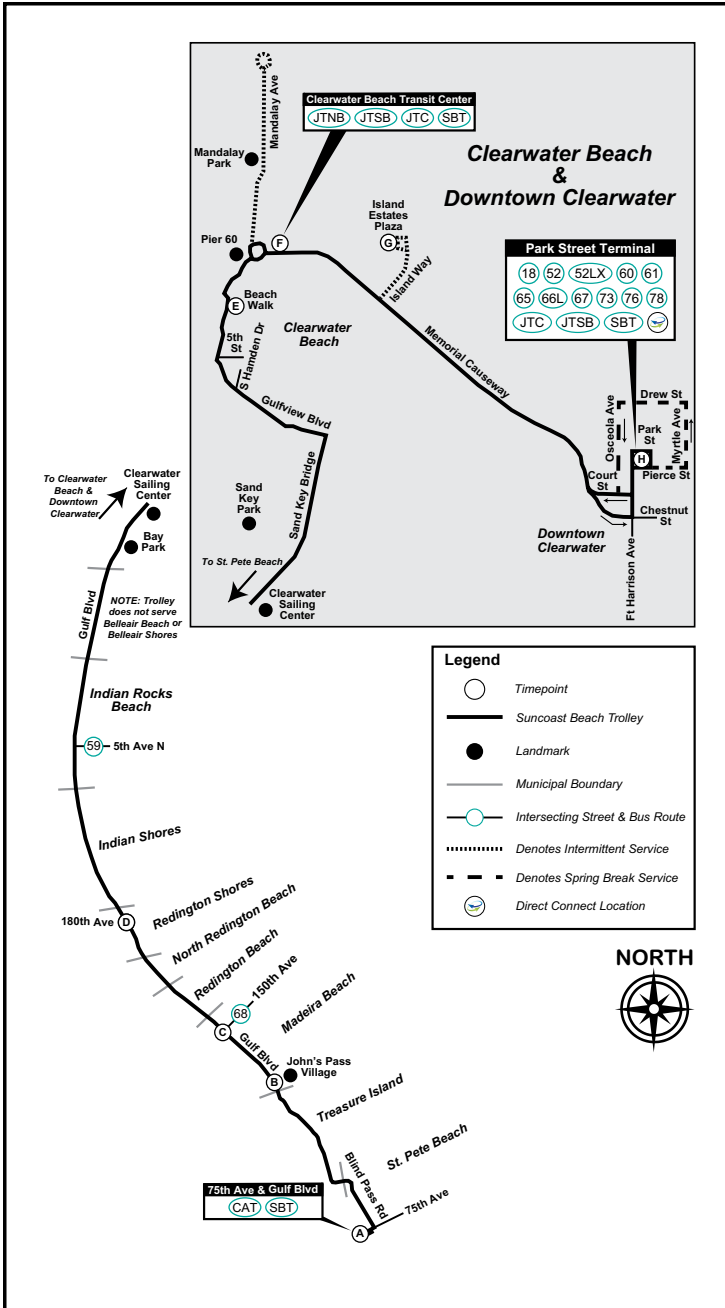

The Clearwater Jolley Trolley (727) 445-1200 provides circulator service to Clearwater Beach, Island Estates, and Mandalay Ave every day beginning at 10:00 AM. PSTA passes are valid on both services.

* - These trips run on Friday and Saturday Only.

E - Trips ends on GARDEN AVE.

NOTE: Trolley does not serve Belleair Beach or Belleair Shores

♿ - Wheelchair Service Provided On All Trips

TIMES SHOWN ARE SCHEDULED BUT MAY VARY DUE TO TRAFFIC CONDITIONS, WEATHER OR UNFORESEEN EVENTS.

Effective 2-27-22

PRE-BOARDING: Get Ready for Your Trip

Transit App
• Download at transitapp.com/download?c=psta

Real Time Bus Information
• Text your bus stop number to 41411 (For example: PSTA 1234)
• Enter bus stop number on the InfoLine at (727) 540-1900 or RidePSTA.net
• Bus stop numbers can be found on the bottom of the Real Time Bus Info sign

InfoLine
• Call the PSTA InfoLine at (727) 540-1900

Google
• Go to google.com/maps and select directions
• Select transit option
• Enter your trip information

Bus Schedules
• Printed schedules are available at PSTA Customer Service Centers
• Digital versions are available on PSTA.net

Look for the Sign
• Transit stops have a variety of different signs. Look for these logos:

Still need help?
Sign up for a "How to Ride" appointment with a PSTA Staff Specialist.

PHONE 727.540.1900
ONLINE PSTA.net/howtoride