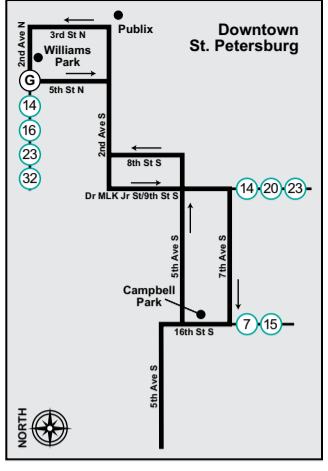

Legend

- Timepoint
- Route 79
- Landmark
- Intersecting Street & Bus Route
- ☺ Direct Connect Location

Route 79

LARGO TRANSIT CENTER TO DOWNTOWN ST. PETERSBURG MONDAY - FRIDAY

(A) Largo Transit Center	(B) Ulmerton Rd & 62 St N	(C) 66 St N & Park Blvd	(D) 22 Ave N at Tyrone Mall	(E) Gulfport Blvd & 49 St S	(F) Grand Central Station	(G) 5 St N & 1 Ave N
—	5:35	5:47	6:02	6:18	6:34	6:53
5:50 AM	6:03	6:21	6:39	6:57	7:13	7:32
6:25	6:38	6:53	7:11	7:29	7:45	8:04
7:08	7:21	7:36	7:54	8:12	8:28	8:47
7:40	7:53	8:08	8:26	8:44	9:00	9:19
8:12	8:25	8:40	8:58	9:16	9:32	9:51
8:44	8:57	9:12	9:30	9:48	10:04	10:23
9:16	9:29	9:44	10:02	10:20	10:36	10:55
9:48	10:01	10:16	10:34	10:52	11:08	11:27
10:20	10:33	10:48	11:06	11:24	11:40	11:59
10:52	11:05	11:20	11:38	11:56	12:12	12:31
11:24	11:37	11:52	12:10	12:28	12:44	1:03
11:56	12:09	12:24	12:42	1:00	1:16	1:35
12:28 PM	12:41	12:56	1:14	1:32	1:48	2:07
1:00	1:13	1:28	1:46	2:04	2:20	2:39
1:32	1:45	2:00	2:18	2:36	2:52	3:11
2:04	2:17	2:32	2:50	3:08	3:24	3:43
2:36	2:49	3:04	3:22	3:40	3:56	4:15
3:08	3:21	3:36	3:54	4:12	4:28	4:47
3:40	3:53	4:08	4:26	4:44	5:00	5:19
4:12	4:25	4:40	4:58	5:16	5:32	5:51
4:44	4:57	5:12	5:30	5:48	6:04	6:23
5:16	5:29	5:44	6:02	6:20	6:36	6:55
5:48	6:01	6:16	6:34	6:52	7:08	7:27
6:20	6:33	6:48	7:06	7:24	7:40	7:59
6:52	7:05	7:20	7:38	7:54	8:10	8:29
7:25	7:38	7:53	8:11	8:25	8:41	9:00
7:57	8:10	8:25	8:43	8:57	9:13	—

☺ - Wheelchair Service Provided On All Trips

Effective 6-2-24

TIMES SHOWN ARE SCHEDULED BUT MAY VARY DUE TO TRAFFIC CONDITIONS, WEATHER OR UNFORESEEN EVENTS.

Route 79

DOWNTOWN ST. PETERSBURG TO LARGO TRANSIT CENTER