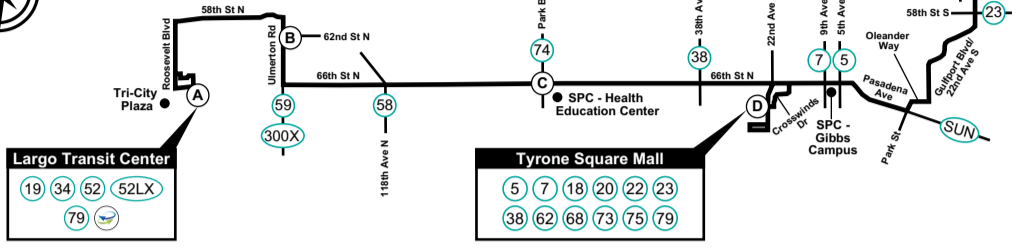

Legend

- Timepoint
- Route 79
- Landmark
- Intersecting Street & Bus Route
- ☺ Direct Connect Location

Route 79

LARGO TRANSIT CENTER TO DOWNTOWN ST. PETERSBURG MONDAY - FRIDAY

(A) Largo Transit Center	(B) Ulmerton Rd & 62 St N	(C) 66 St N & Park Blvd	(D) 22 Ave N at Tyrone Mall	(E) Gulfport Blvd & 49 St S	(F) Grand Central Station	(G) 5 St N & 1 Ave N
—	5:35	5:47	6:02	6:18	6:34	6:53
5:50 AM	6:03	6:21	6:39	6:57	7:13	7:32
6:25	6:38	6:53	7:11	7:29	7:45	8:04
7:08	7:21	7:36	7:54	8:12	8:28	8:47
7:40	7:53	8:08	8:26	8:44	9:00	9:19
8:12	8:25	8:40	8:58	9:16	9:32	9:51
8:44	8:57	9:12	9:30	9:48	10:04	10:23
9:16	9:29	9:44	10:02	10:20	10:36	10:55
9:48	10:01	10:16	10:34	10:52	11:08	11:27
10:20	10:33	10:48	11:06	11:24	11:40	11:59
10:52	11:05	11:20	11:38	11:56	12:12	12:31
11:24	11:37	11:52	12:10	12:28	12:44	1:03
11:56	12:09	12:24	12:42	1:00	1:16	1:35
12:28 PM	12:41	12:56	1:14	1:32	1:48	2:07
1:00	1:13	1:28	1:46	2:04	2:20	2:39
1:32	1:45	2:00	2:18	2:36	2:52	3:11
2:04	2:17	2:32	2:50	3:08	3:24	3:43
2:36	2:49	3:04	3:22	3:40	3:56	4:15
3:08	3:21	3:36	3:54	4:12	4:28	4:47
3:40	3:53	4:08	4:26	4:44	5:00	5:19
4:12	4:25	4:40	4:58	5:16	5:32	5:51
4:44	4:57	5:12	5:30	5:48	6:04	6:23
5:16	5:29	5:44	6:02	6:20	6:36	6:55
5:48	6:01	6:16	6:34	6:52	7:08	7:27
6:20	6:33	6:48	7:06	7:24	7:40	7:59
6:52	7:05	7:20	7:38	7:54	8:10	8:29
7:25	7:38	7:53	8:11	8:25	8:41	9:00
7:57	8:10	8:25	8:43	8:57	9:13	—

☺ - Wheelchair Service Provided On All Trips

Effective 6-2-24

TIMES SHOWN ARE SCHEDULED BUT MAY VARY DUE TO TRAFFIC CONDITIONS, WEATHER OR UNFORESEEN EVENTS.

Route 79

DOWNTOWN ST. PETERSBURG TO LARGO TRANSIT CENTER