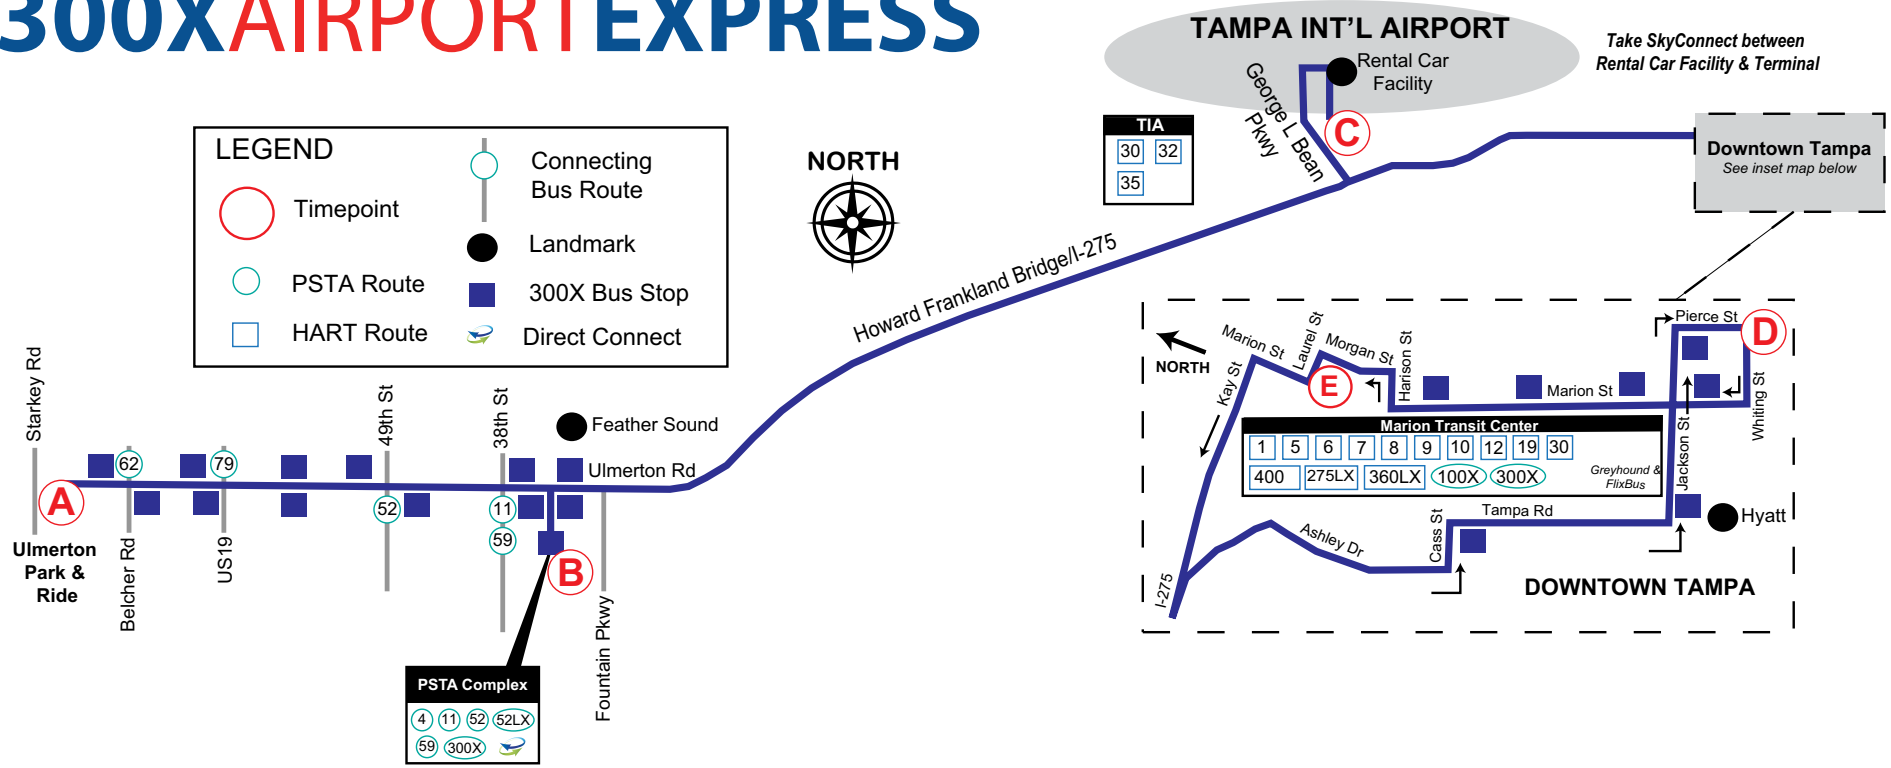

300X AIRPORTEXPRESS

ULMERTON PARK & RIDE TO TAMPA INTERNATIONAL AIRPORT AND DOWNTOWN TAMPA

MONDAY - FRIDAY
NO SATURDAY, SUNDAY OR HOLIDAY SERVICE

TAMPA INTERNATIONAL AIRPORT AND DOWNTOWN TAMPA TO ULMERTON PARK & RIDE

MONDAY - FRIDAY
NO SATURDAY, SUNDAY OR HOLIDAY SERVICE

(A) Ulmerton Park & Ride	(B) PSTA Complex	(C) Tampa International Airport	(D) Pierce St.	(E) Marion Transit Center	(E) Marion Transit Center	(C) Tampa International Airport	(B) PSTA Complex	(A) Ulmerton Park & Ride
6:10 AM	6:23	6:55	7:13	7:18	7:42 AM	8:00	8:32	8:45
7:00	—	—	7:50	7:55	8:42	9:00	9:32	9:45
8:07	8:20	8:52	9:10	9:15	9:42	10:00	10:32	10:45
9:10	9:23	9:55	10:13	10:18	10:42	11:00	11:32	11:45
12:07 PM	12:20	12:55	1:13	1:18	1:42 PM	2:00	2:32	2:45
3:17	3:30	4:02	4:20	4:25	4:45	—	—	5:35
4:17	4:30	5:02	5:20	5:25	5:43	6:01	6:33	6:46
5:20	5:33	6:05	6:20	6:25	6:42	7:00	7:32	7:45
6:20	6:33	7:05	7:20	7:25	7:42	8:00	8:32	8:45

♿ - Wheelchair Service Provided On All Trips

TIMES SHOWN ARE SCHEDULED BUT MAY VARY DUE TO TRAFFIC CONDITIONS, WEATHER OR UNFORESEEN EVENTS.

Effective 6-02-24