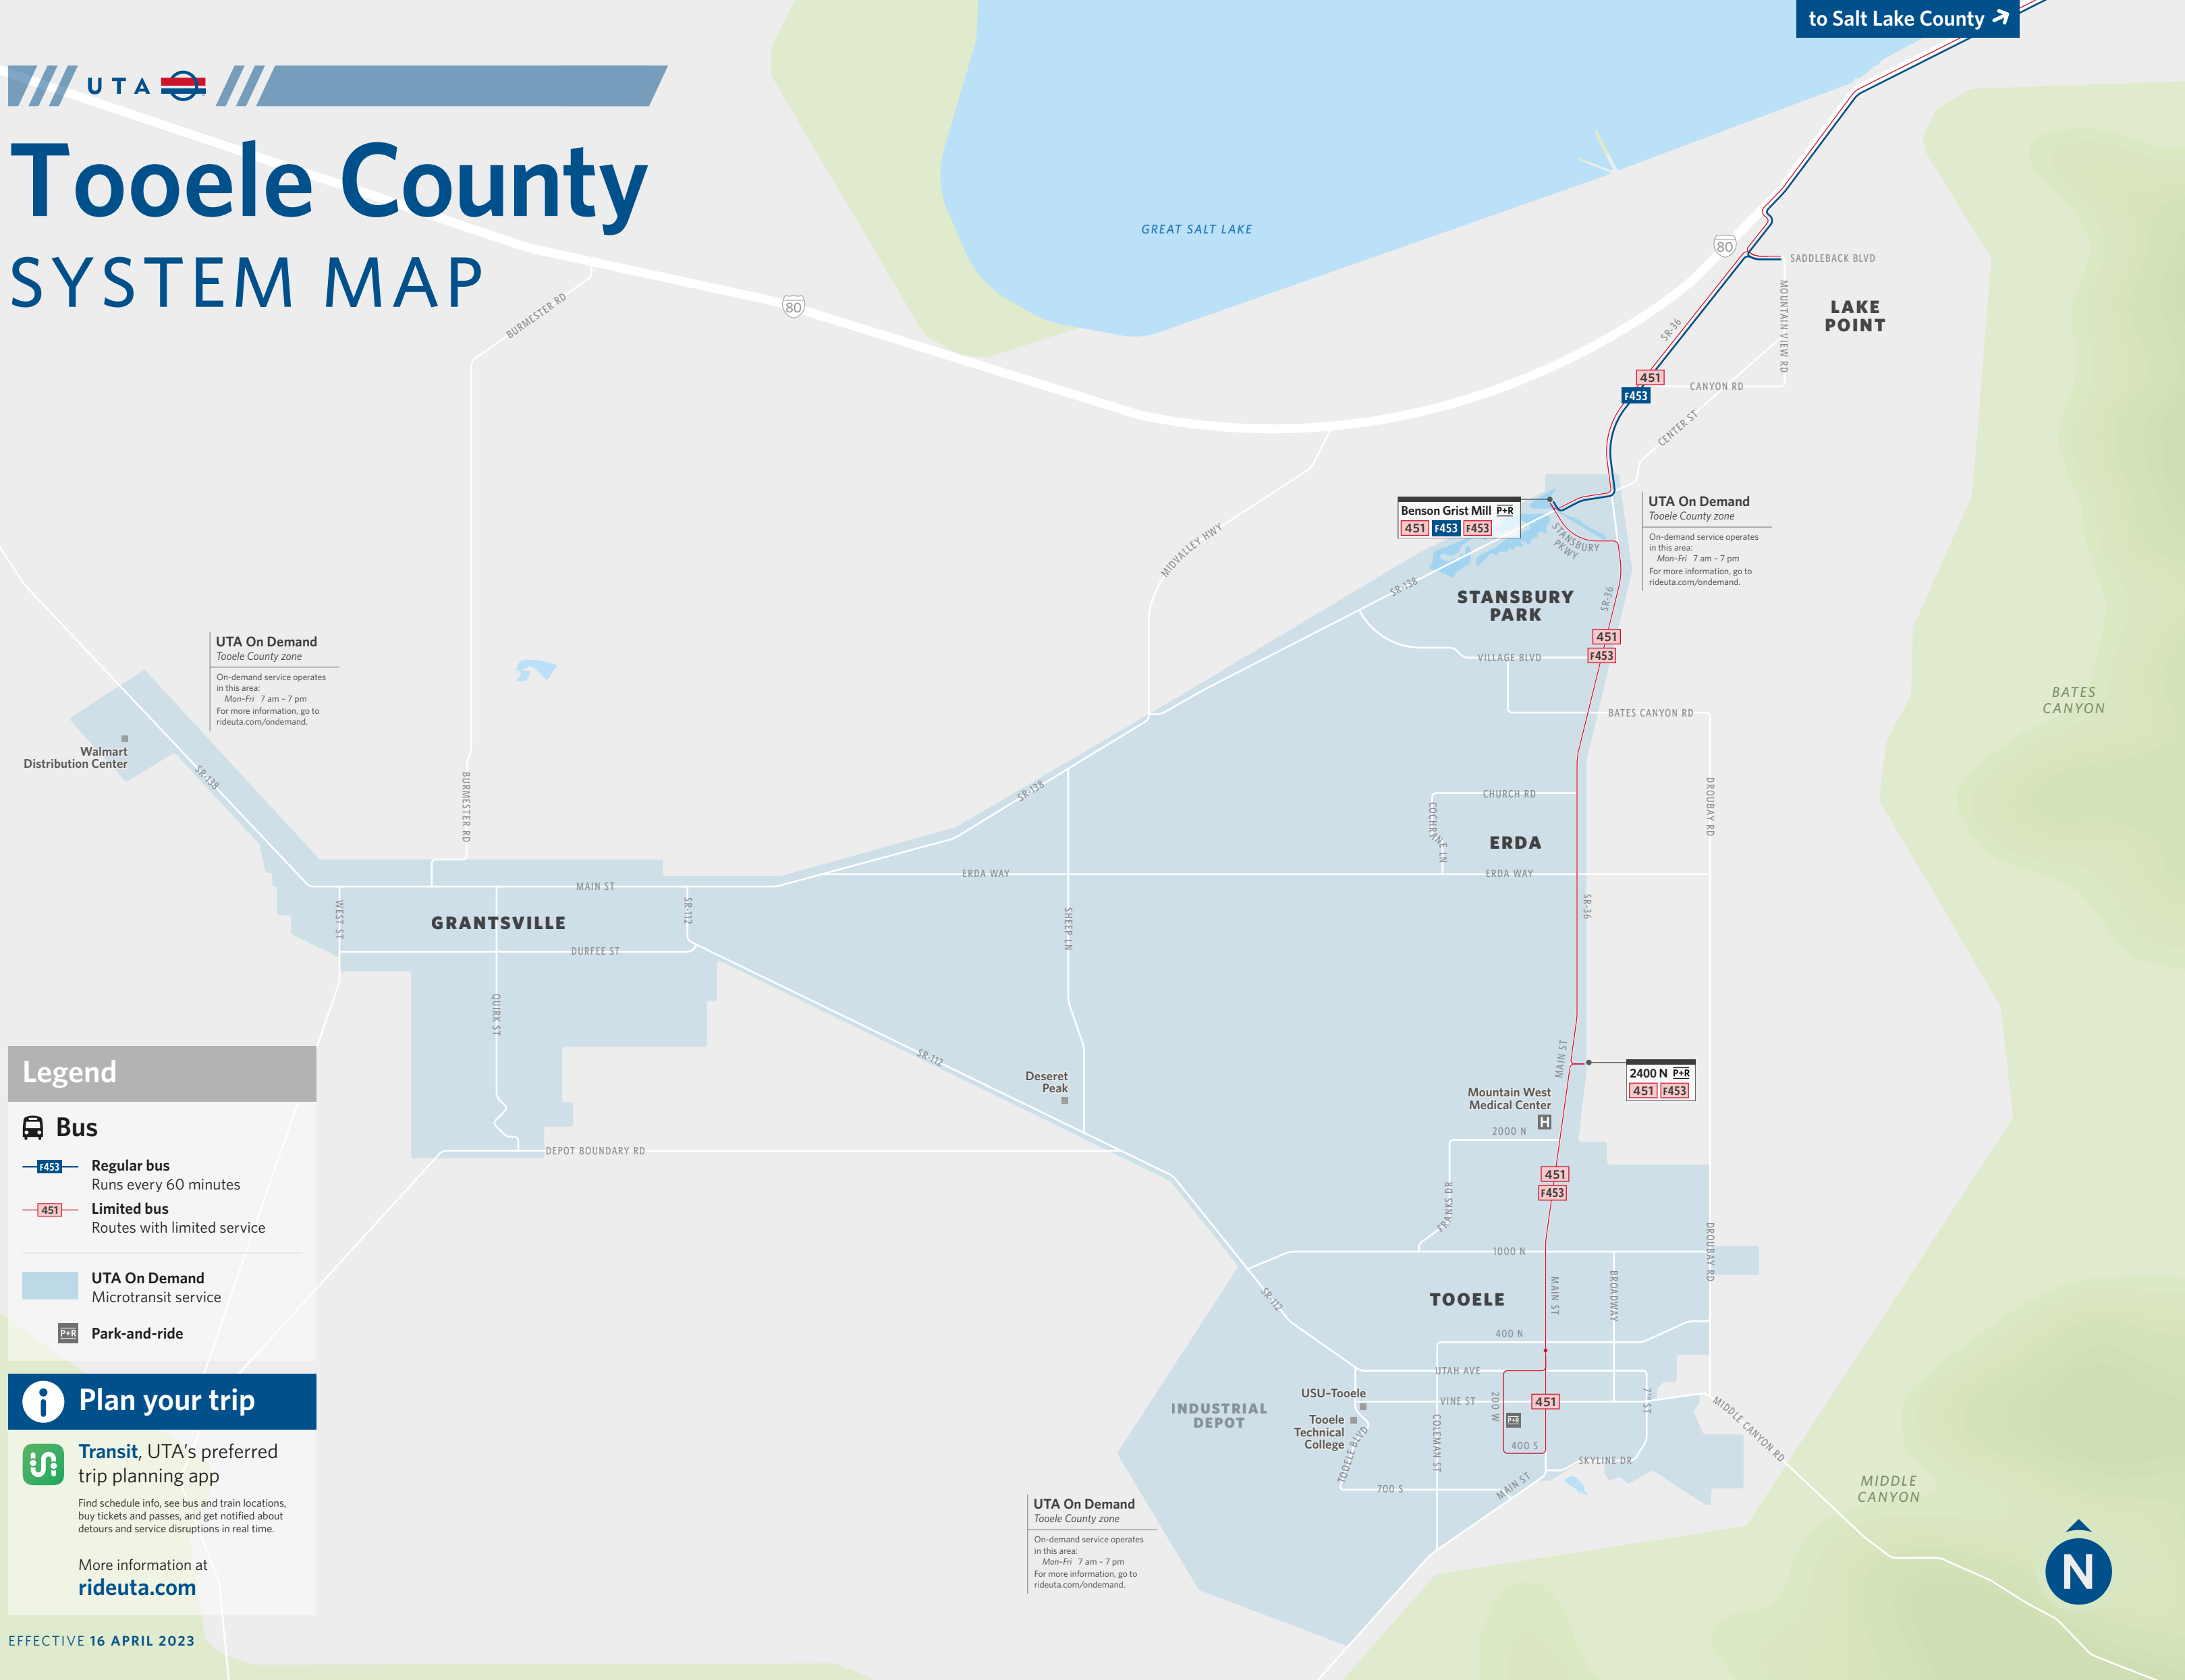

Tooele County SYSTEM MAP

UTA On Demand
Tooele County zone
On-demand service operates in this area:
Mon-Fri 7 am - 7 pm
For more information, go to rideuta.com/ondemand.

UTA On Demand
Tooele County zone
On-demand service operates in this area:
Mon-Fri 7 am - 7 pm
For more information, go to rideuta.com/ondemand.

UTA On Demand
Tooele County zone
On-demand service operates in this area:
Mon-Fri 7 am - 7 pm
For more information, go to rideuta.com/ondemand.

Legend

- Bus**
 - Regular bus**
Runs every 60 minutes
 - Limited bus**
Routes with limited service
- UTA On Demand**
Microtransit service
- Park-and-ride**

Plan your trip

Transit, UTA's preferred trip planning app
Find schedule info, see bus and train locations, buy tickets and passes, and get notified about detours and service disruptions in real time.

More information at rideuta.com