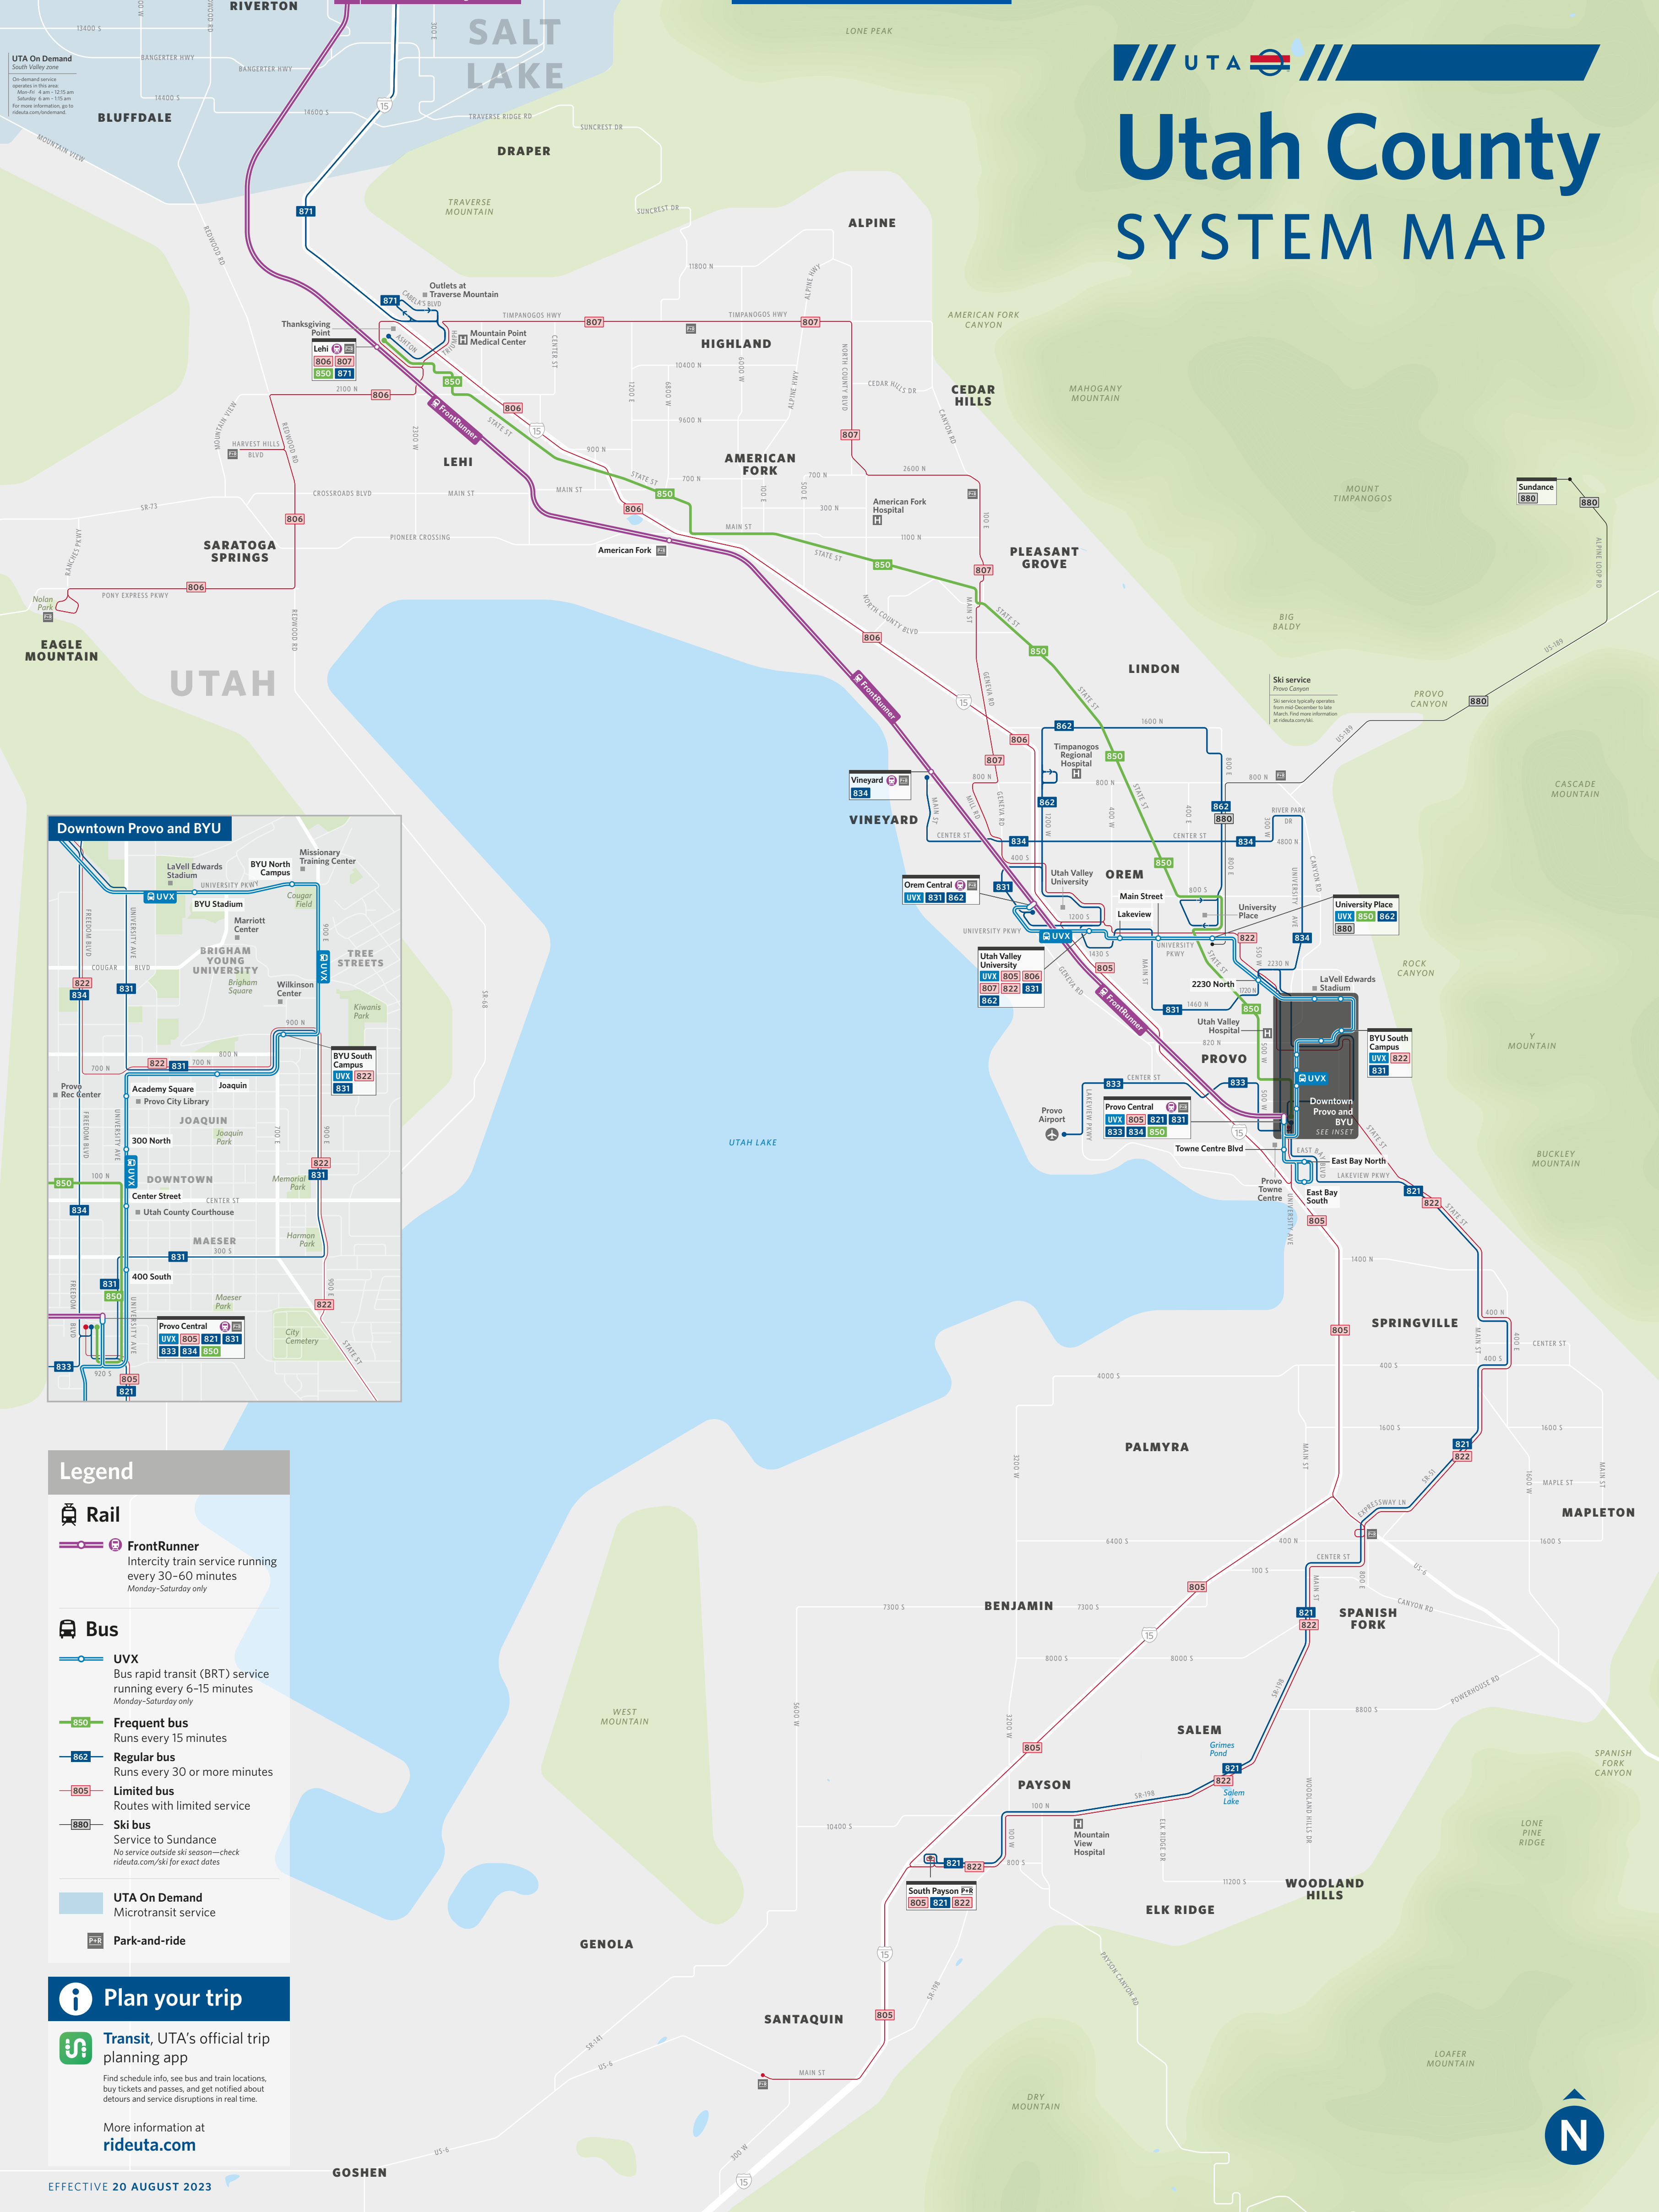

Utah County SYSTEM MAP

UTA On Demand
South Valley zone
On-demand service operates in this area
Monday 6 am - 12:15 am
Saturday 6 am - 11:55 am
For more information, go to rideuta.com/ondemand

FrontRunner to Salt Lake Central & Ogden Central

↑ to Salt Lake, Davis, and Weber counties