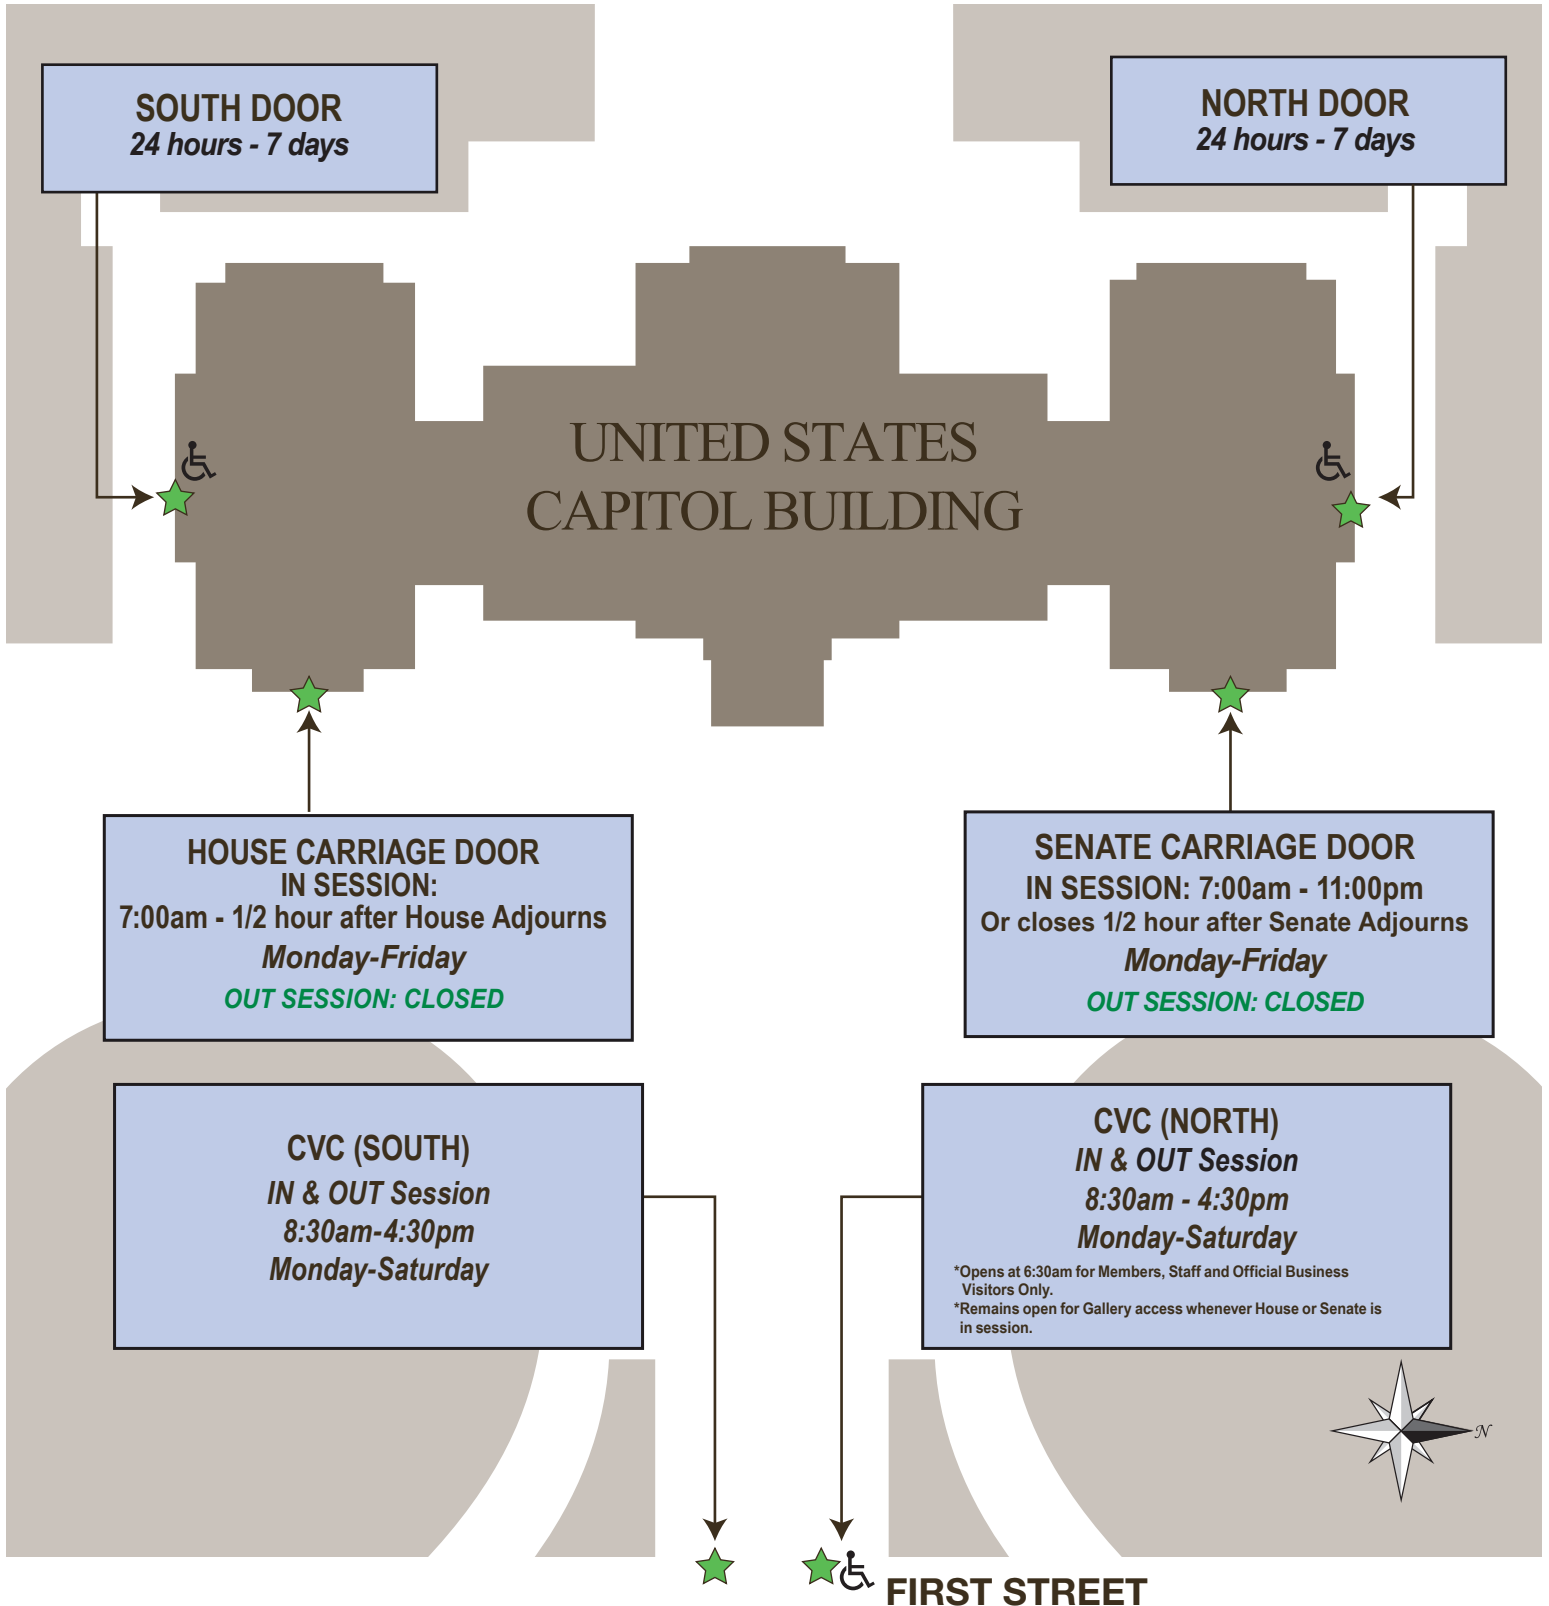

US CAPITOL BUILDING

DOOR MAP AND HOURS OF OPERATION*

Effective November 11, 2024

★ - OPEN

⊘ - CLOSED

* Approved by Committee on Rules and Administration and Sergeant at Arms (OSEPC)
* Subject to Published Legislative Calendar AND/OR Leadership Notification

November 2024