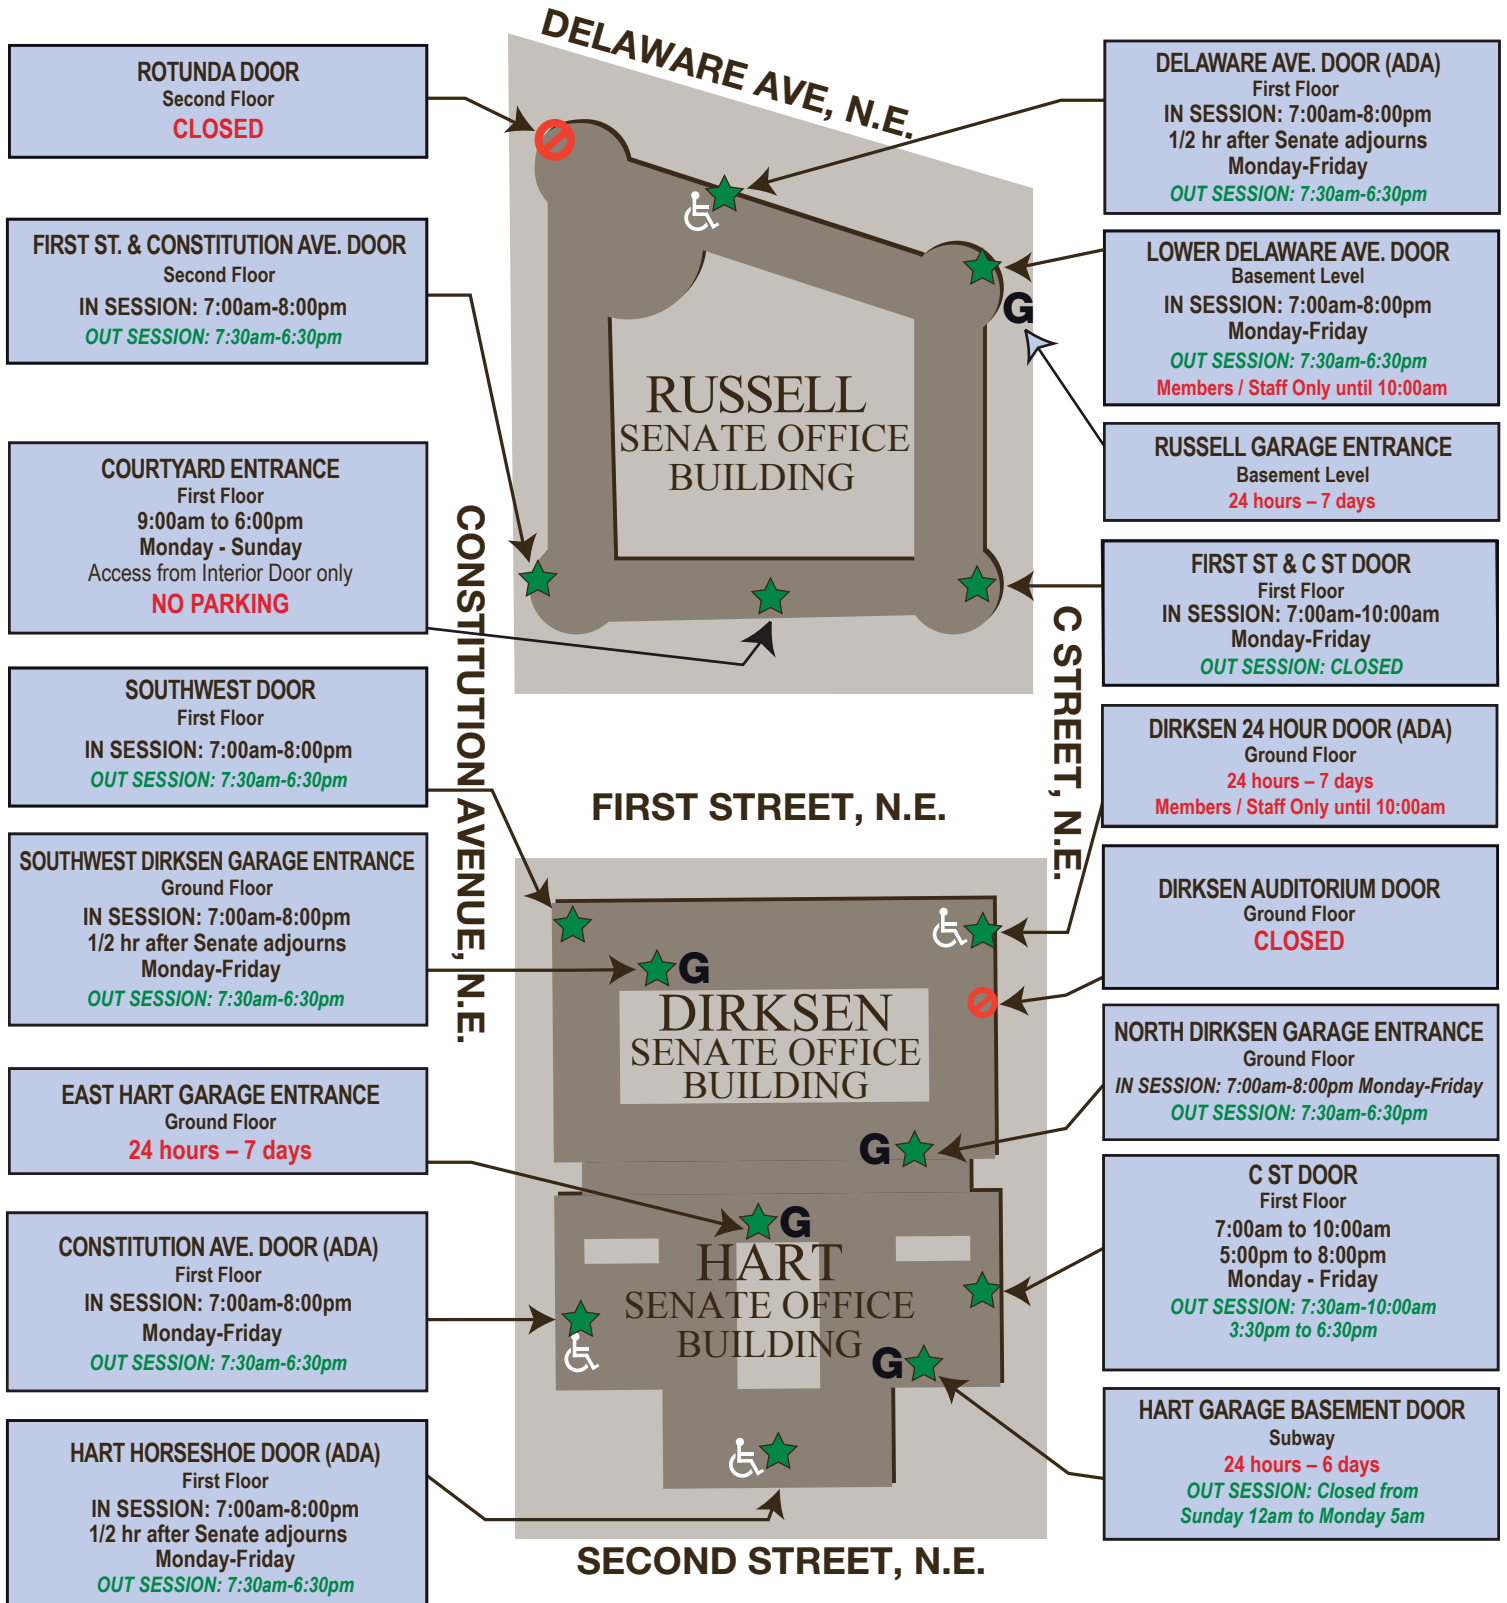

SENATE OFFICE BUILDINGS

DOOR MAP AND HOURS OF OPERATION*

Effective November 11, 2024

* Approved by Committee on Rules and Administration and Sergeant at Arms
 * Subject to Published Legislative Calendar AND/OR Leadership Notification

★ - OPEN ❌ - CLOSED G - GARAGE ENTRANCE