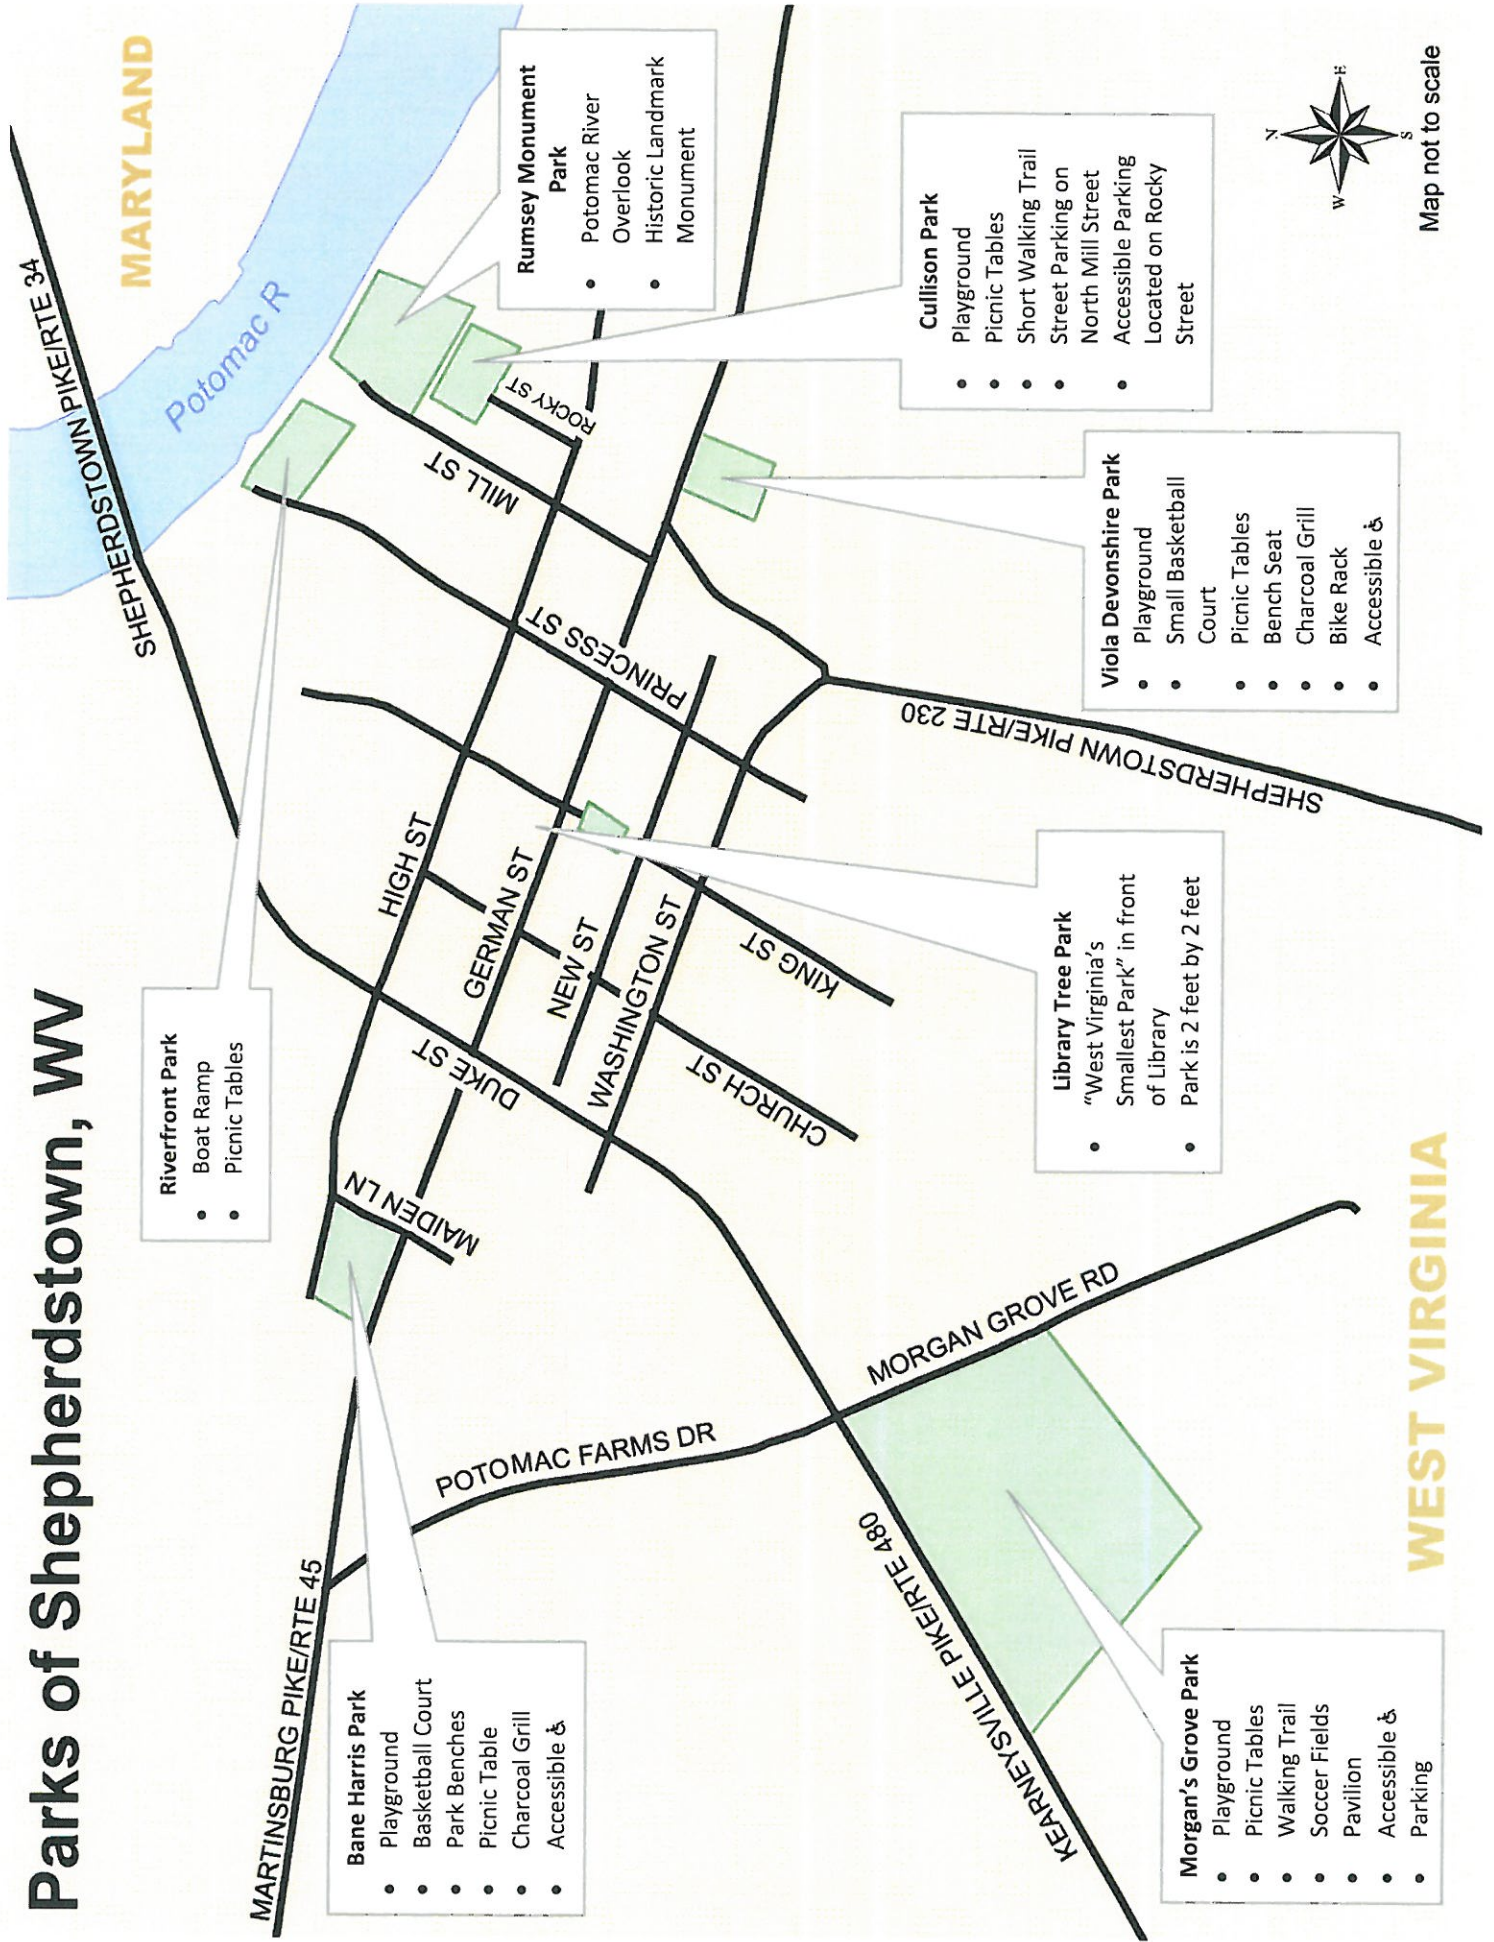

Parks of Shepherdstown WV

1 Rumsey Monument Park

Potomac River Overlook
Historic Landmark Monument

2 Cullison Park

Playground
Picnic Tables
Short Walking Trail
Street Parking on Mill Street
Accessible Parking Located on Rocky Street

MARYLAND

WEST VIRGINIA

- Riverfront Park**
- Boat Ramp
 - Picnic Tables

- Bane Harris Park**
- Playground
 - Basketball Court
 - Park Benches
 - Picnic Table
 - Charcoal Grill
 - Accessible &

- Rumsey Monument Park**
- Potomac River Overlook
 - Historic Landmark Monument

- Cullison Park**
- Playground
 - Picnic Tables
 - Short Walking Trail
 - Street Parking on North Mill Street
 - Accessible Parking Located on Rocky Street

- Viola Devonshire Park**
- Playground
 - Small Basketball Court
 - Picnic Tables
 - Bench Seat
 - Charcoal Grill
 - Bike Rack
 - Accessible &

- Library Tree Park**
- "West Virginia's Smallest Park" in front of Library
 - Park is 2 feet by 2 feet

- Morgan's Grove Park**
- Playground
 - Picnic Tables
 - Walking Trail
 - Soccer Fields
 - Pavilion
 - Accessible &
 - Parking