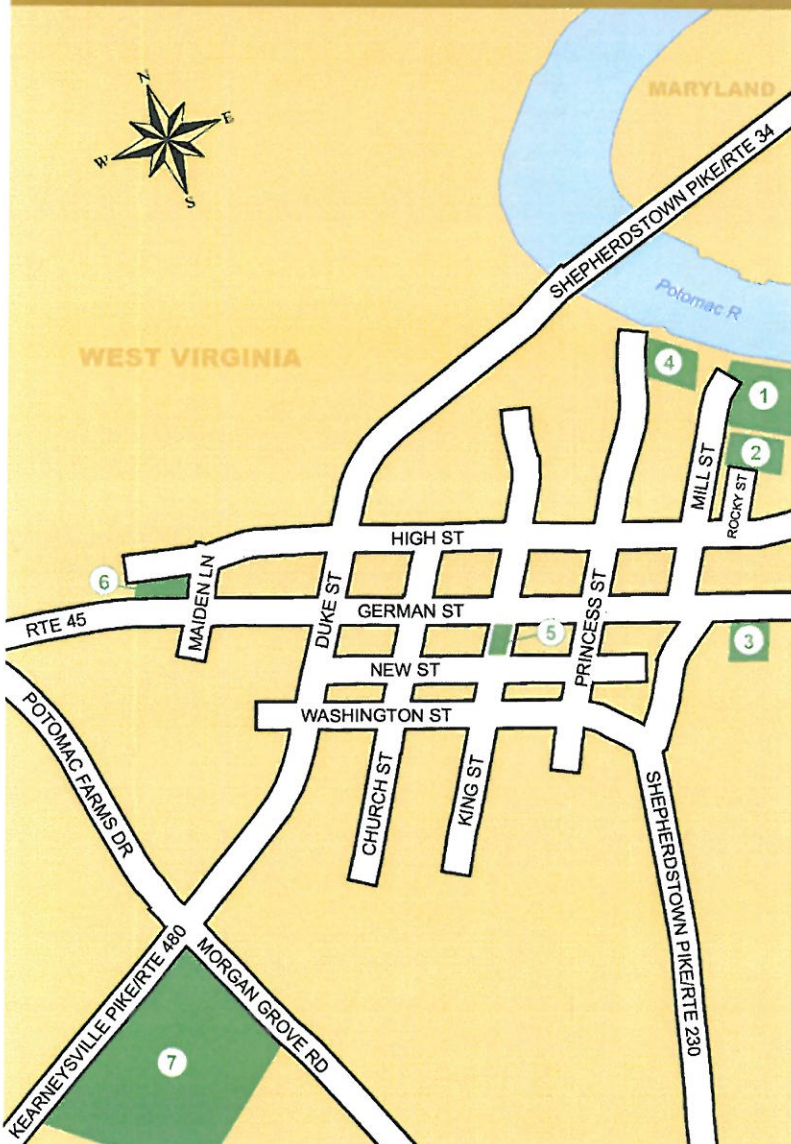

Parks of Shepherdstown WV

1 Rumsey Monument Park

Potomac River Overlook
Historic Landmark Monument

2 Cullison Park

Playground
Picnic Tables
Short Walking Trail
Street Parking on Mill Street
Accessible Parking Located on Rocky Street

MARYLAND

WEST VIRGINIA

- Riverfront Park**
- Boat Ramp
 - Picnic Tables

- Bane Harris Park**
- Playground
 - Basketball Court
 - Park Benches
 - Picnic Table
 - Charcoal Grill
 - Accessible &

- Rumsey Monument Park**
- Potomac River Overlook
 - Historic Landmark Monument

- Library Tree Park**
- "West Virginia's Smallest Park" in front of Library
 - Park is 2 feet by 2 feet

- Morgan's Grove Park**
- Playground
 - Picnic Tables
 - Walking Trail
 - Soccer Fields
 - Pavilion
 - Accessible &
 - Parking

Map not to scale