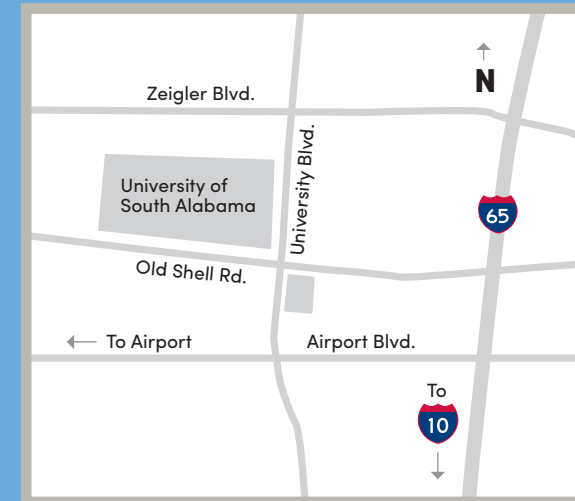

# Welcome to South!

Thanks for coming to visit! This map is designed to help you navigate your way around the academic and residential buildings, common areas, and athletic and recreation venues. Along the way, you'll find sculpture, biking and nature trails, and friendly faces. So take it all in, and don't forget to take a selfie in front of the Student Center mural!

### DIRECTIONS TO USA MAIN CAMPUS

Take Exit 3 (Airport Boulevard) off Interstate 65. This is the same exit for Mobile's airport. Continue west on Airport Boulevard (approximately three miles) until you reach University Boulevard. Turn right on University Boulevard. Turn left at the fourth traffic light, which is USA South Drive.