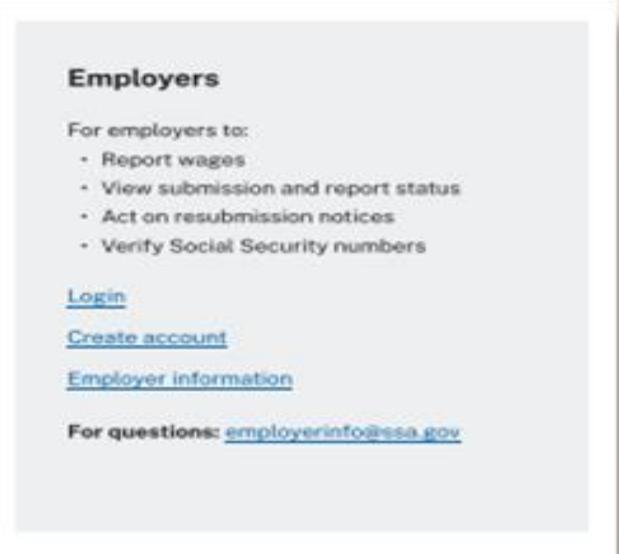

Securing today
and tomorrow

Business Services Online (BSO)

Scan the QR code to learn more!

On March 25, 2023, we updated how you access a BSO account to use the following services:

Wage file upload

W-2/W-2C online

AccuWage online

Social Security Number Verification Service

View wage report name/SSN errors

Important

- You **MUST** start at the BSO Welcome page www.ssa.gov/bso.
- The first time you access BSO after March 25, 2023, you will need to select the **'Log in'** link. If you do not have a Social Security online account, Login.gov or ID.me credential, select the **'Create account'** link to verify your identity with one of our credential service providers.
- Please use the 'Log in' link when accessing BSO after that.
- Your BSO User ID and password is no longer used to access BSO employer services. You must have a Social Security online account, Login.gov, or ID.me credential to gain access to the BSO application.