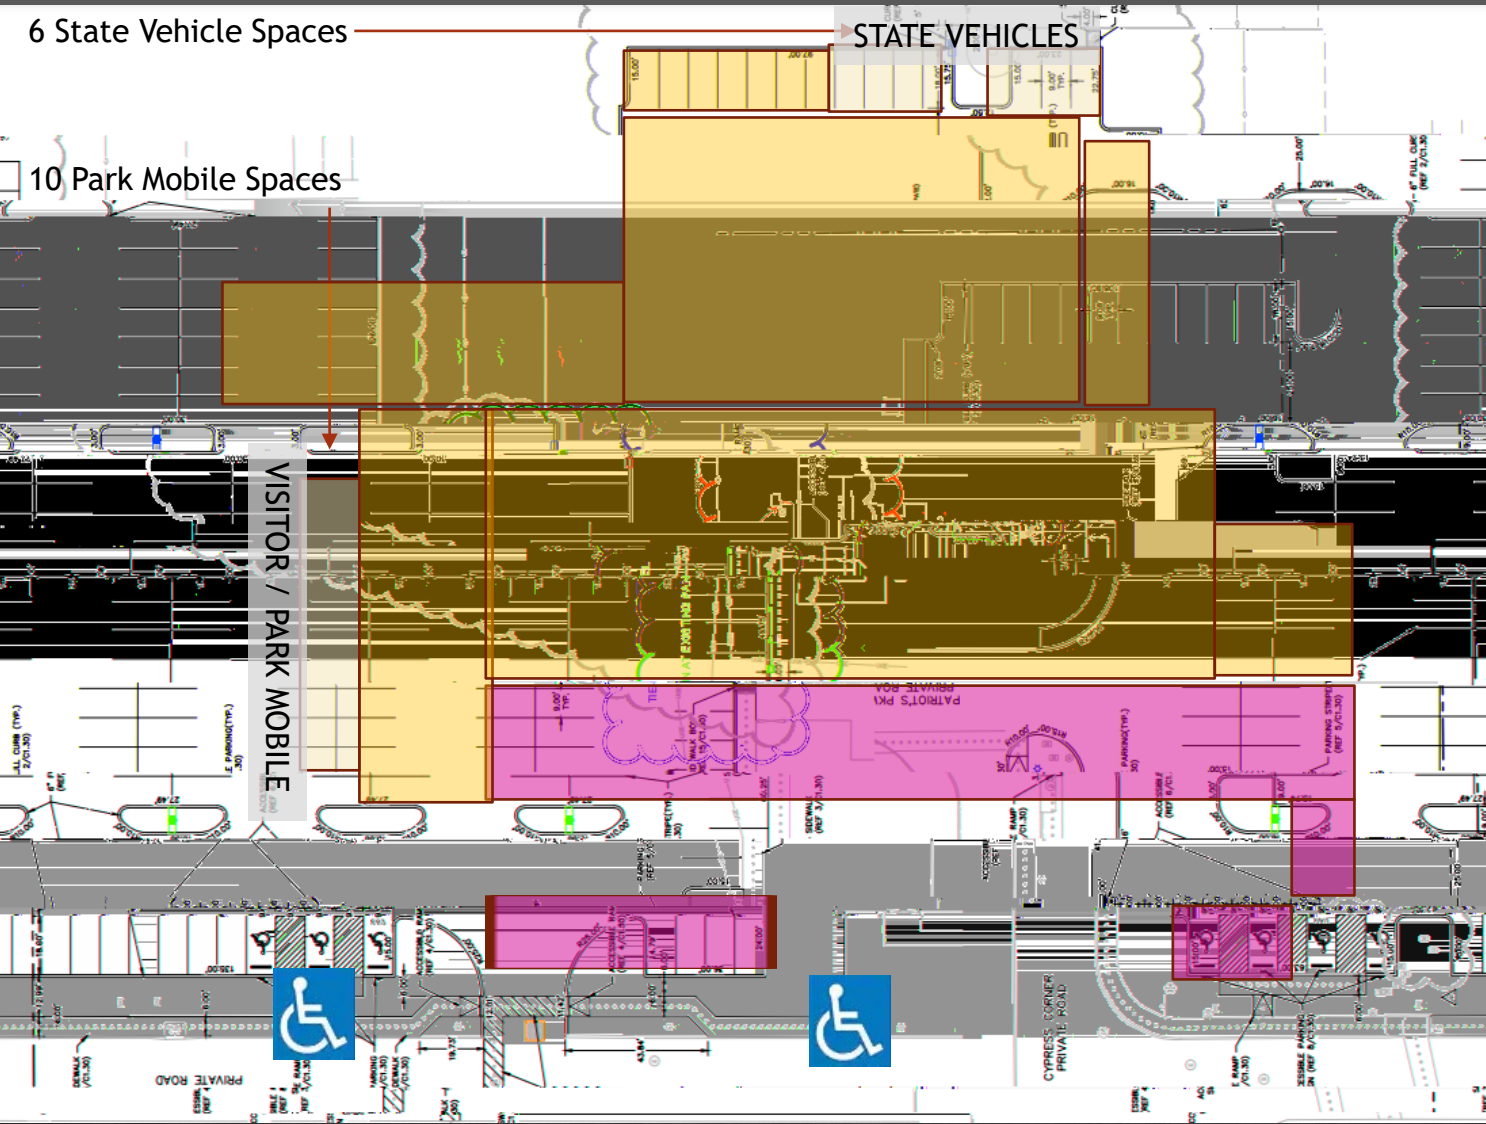

Parking & Transportation Services

TEXAS A&M UNIVERSITY
SAN ANTONIO

PARKING MAPS

General Parking Zones

TEXAS A&M UNIVERSITY
SAN ANTONIO

LOT 2 (A,B,C)

TEXAS A&M UNIVERSITY
SAN ANTONIO

Zones:

Central Campus West Side

- Students, Faculty and Staff
- 2A Reserve
- 2C Reserve
- 2C MODS Reserve
- M • Motorcycle

Map is an Approximate Overview

TEXAS A&M UNIVERSITY
SAN ANTONIO

LOT 1A

Zones:

Central Campus East Side

-  Resident
-  Faculty/Staff Parking
-  Reserve

Map is an Approximate Overview

6 State Vehicle Spaces

STATE VEHICLES

10 Park Mobile Spaces

LOT 4

TEXAS A&M UNIVERSITY
SAN ANTONIO

Zones:

Central Campus East Side

- Faculty/Staff Parking
- Reserve

Map is an Approximate Overview