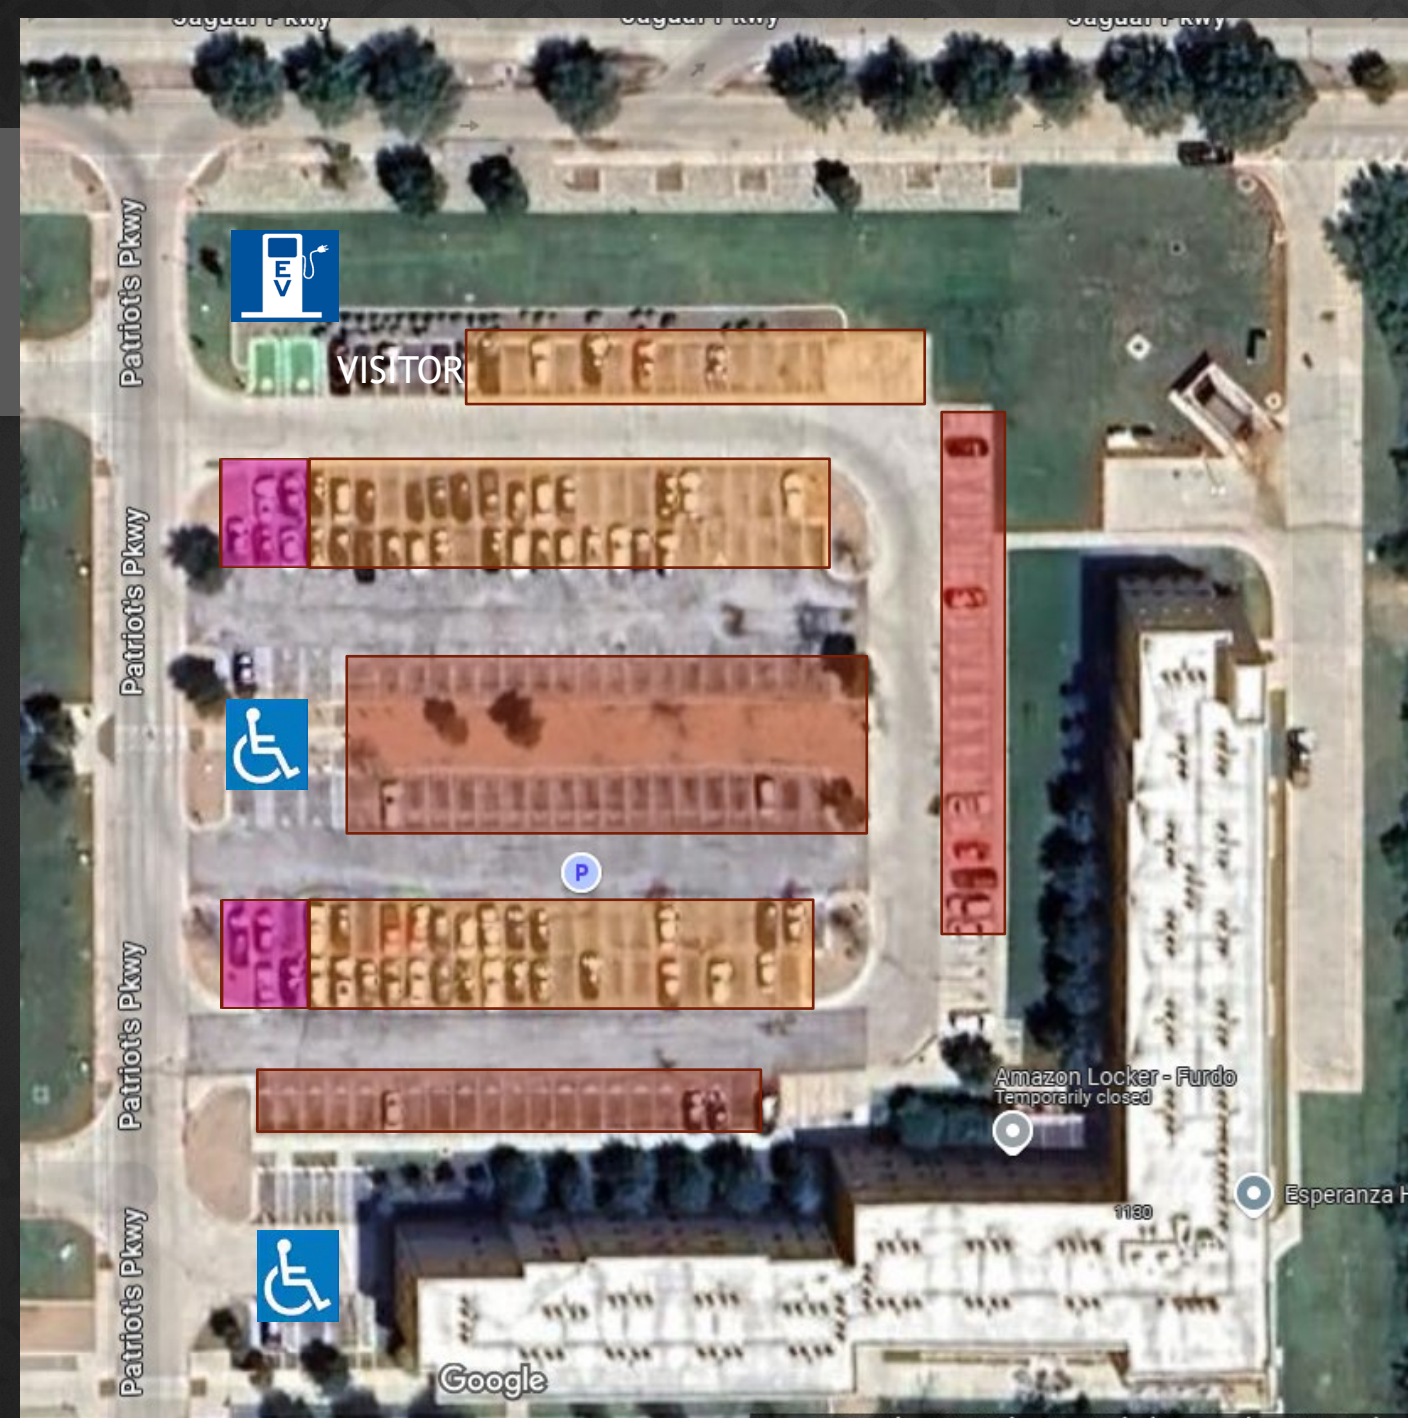

Parking & Transportation Services

TEXAS A&M UNIVERSITY
SAN ANTONIO

PARKING MAPS

General Parking Zones

TEXAS A&M UNIVERSITY
SAN ANTONIO

LOT 2 (A,B,C)

TEXAS A&M UNIVERSITY
SAN ANTONIO

Zones:

Central Campus West Side

- Students, Faculty and Staff
- 2A Reserve
- 2C Reserve
- 2C MODS Reserve
- M • Motorcycle

Map is an Approximate Overview

TEXAS A&M UNIVERSITY
SAN ANTONIO

LOT 1A

Zones:

Central Campus East Side

-  Resident
-  Faculty/Staff Parking
-  Reserve

Map is an Approximate Overview

6 State Vehicle Spaces

STATE VEHICLES

10 Park Mobile Spaces

LOT 4

TEXAS A&M UNIVERSITY
SAN ANTONIO

Zones:

Central Campus East Side

- Faculty/Staff Parking
- Reserve

Map is an Approximate Overview