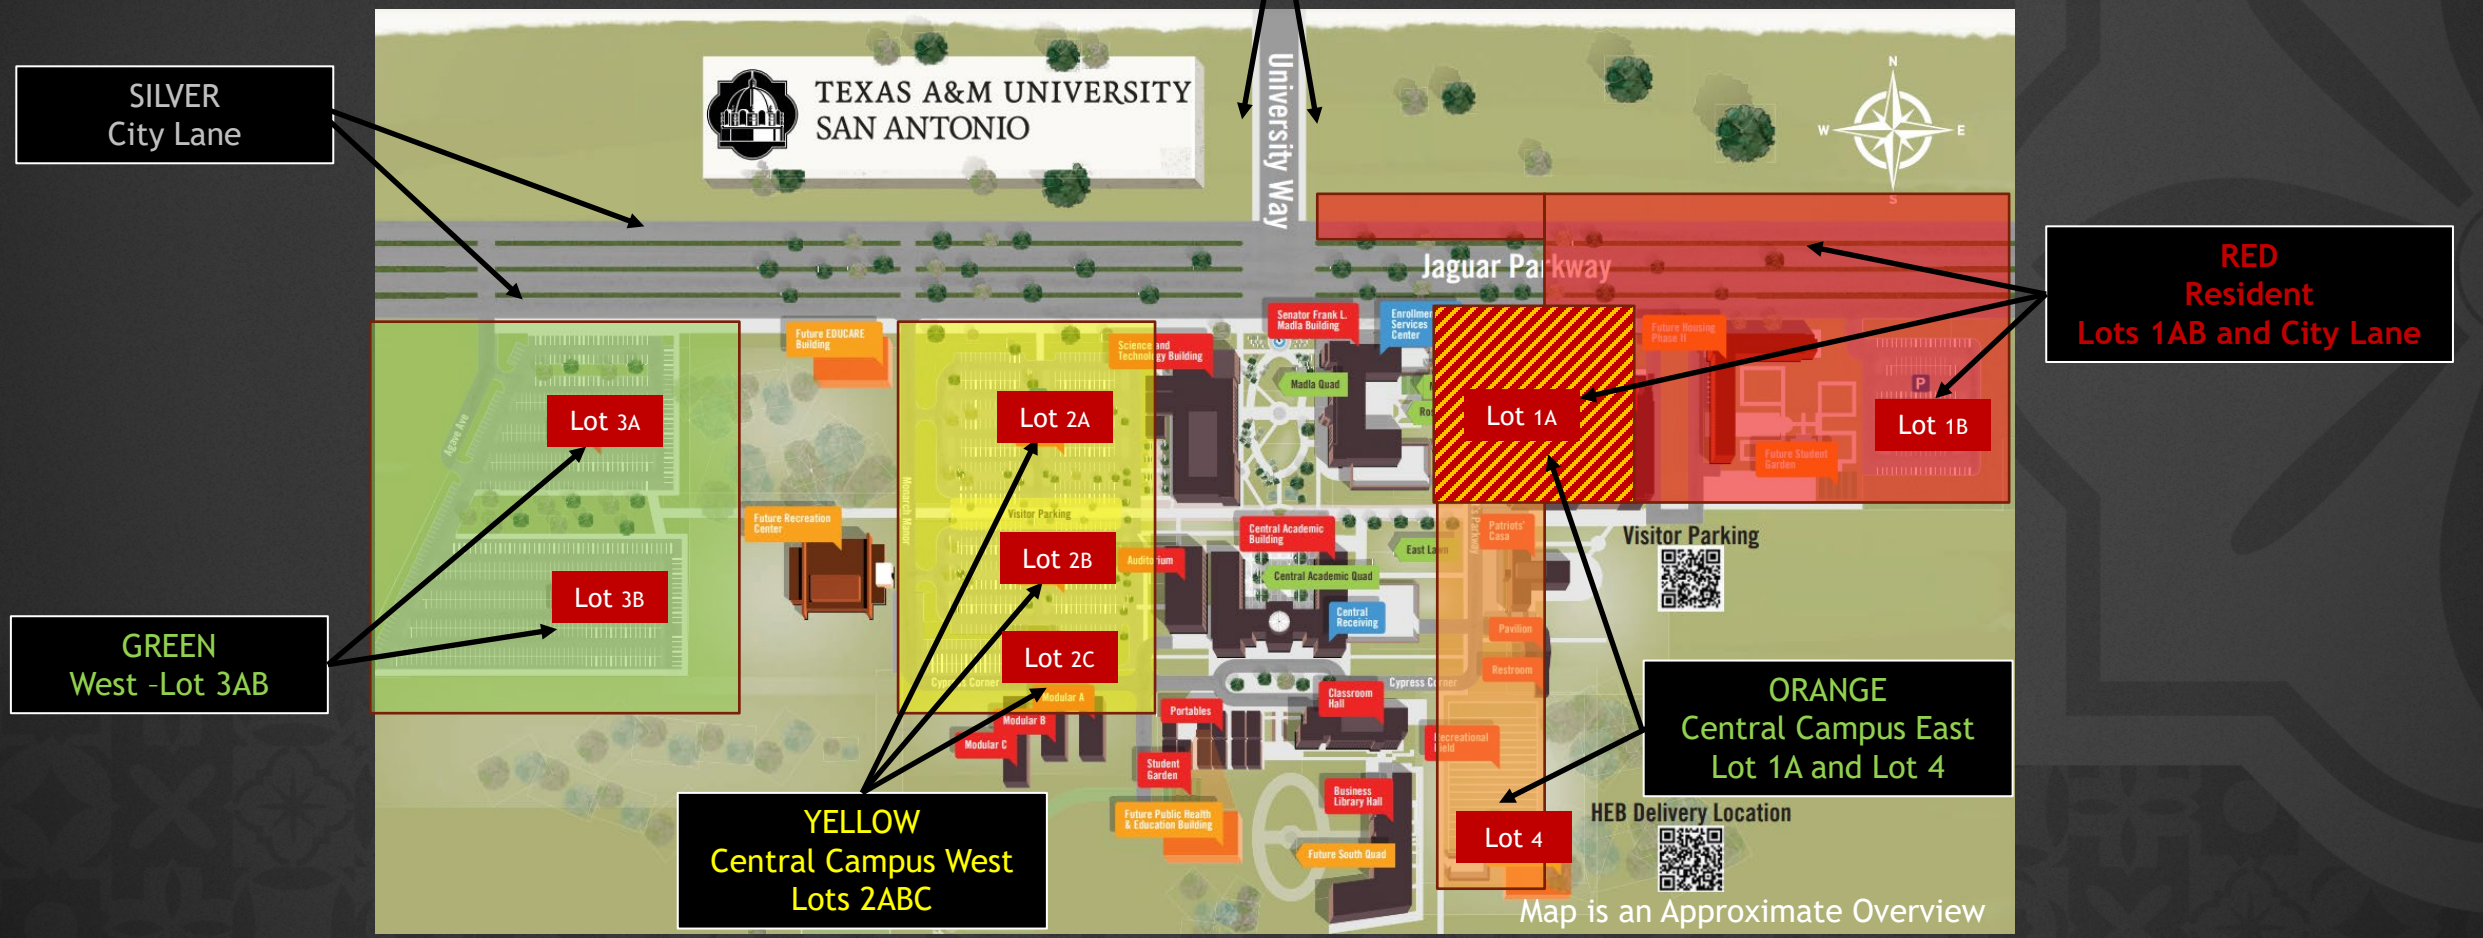

Parking & Transportation Services

TEXAS A&M UNIVERSITY
SAN ANTONIO

PARKING MAPS

General Parking Zones

TEXAS A&M UNIVERSITY
SAN ANTONIO

LOT 2 (A,B,C)

TEXAS A&M UNIVERSITY
SAN ANTONIO

Zones:

Central Campus West Side

- Students, Faculty and Staff
- 2A Reserve
- 2C Reserve
- 2C MODS Reserve
- M • Motorcycle

Map is an Approximate Overview

TEXAS A&M UNIVERSITY
SAN ANTONIO

LOT 1A

Zones:

Central Campus East Side

-  Resident
-  Faculty/Staff Parking
-  Reserve

Map is an Approximate Overview

6 State Vehicle Spaces

STATE VEHICLES

10 Park Mobile Spaces

LOT 4

TEXAS A&M UNIVERSITY
SAN ANTONIO

Zones:

Central Campus East Side

- Faculty/Staff Parking
- Reserve

Map is an Approximate Overview