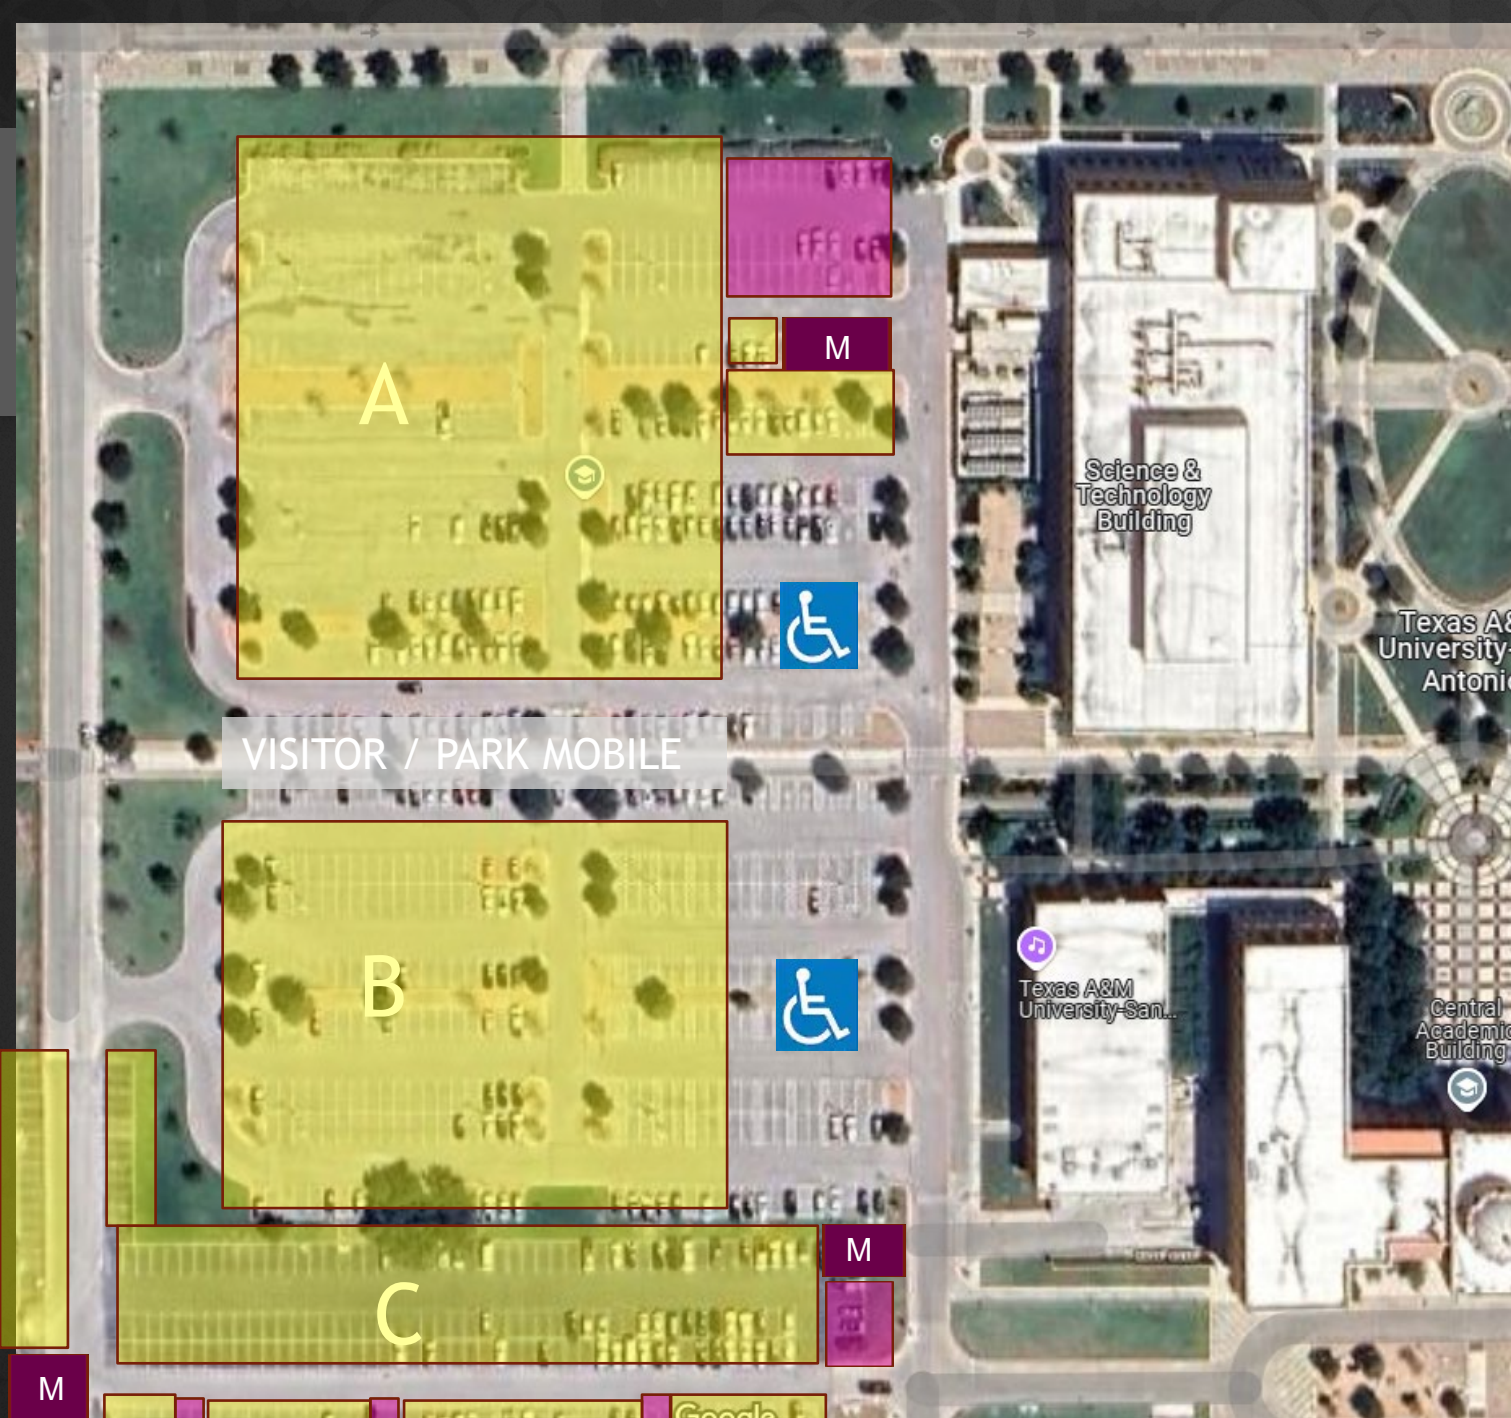

Parking & Transportation Services

TEXAS A&M UNIVERSITY
SAN ANTONIO

PARKING MAPS

General Parking Zones

TEXAS A&M UNIVERSITY
SAN ANTONIO

LOT 2 (A,B,C)

TEXAS A&M UNIVERSITY
SAN ANTONIO

Zones:

Central Campus West Side

- Students, Faculty and Staff
- 2A Reserve
- 2C Reserve
- 2C MODS Reserve
- M • Motorcycle

Map is an Approximate Overview

TEXAS A&M UNIVERSITY
SAN ANTONIO

LOT 1A

Zones:

Central Campus East Side

-  Resident
-  Faculty/Staff Parking
-  Reserve

Map is an Approximate Overview

6 State Vehicle Spaces

STATE VEHICLES

10 Park Mobile Spaces

LOT 4

TEXAS A&M UNIVERSITY
SAN ANTONIO

Zones:

Central Campus East Side

- Faculty/Staff Parking
- Reserve

Map is an Approximate Overview