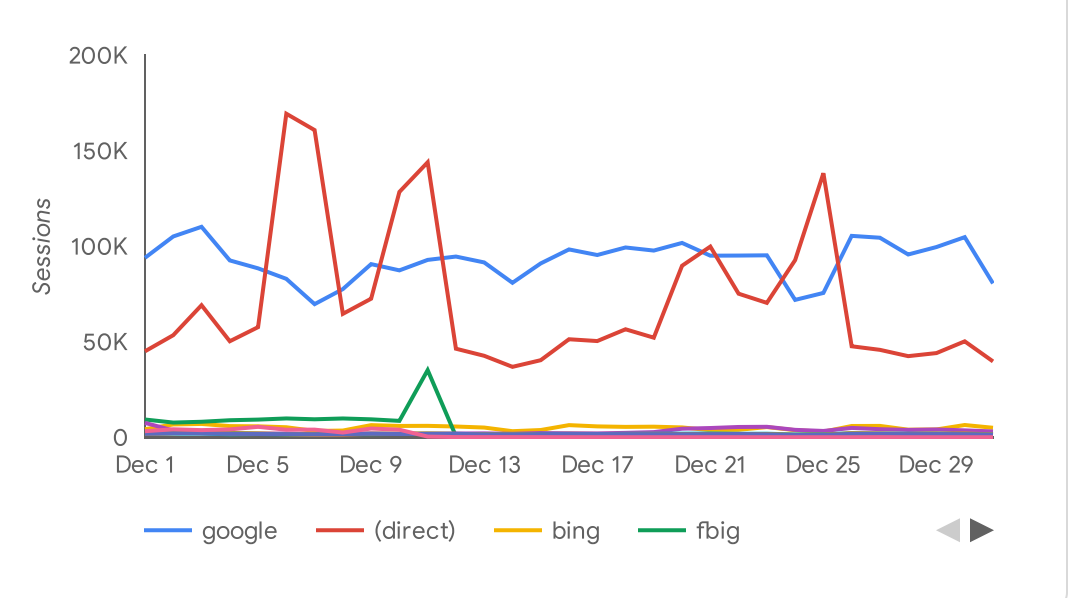

2024 December

Summary

Total users 5.0M ↑ 7.1%	Total Views 37,860,089 ↑ 6.3%	New User % 100% ↑ 1.1%	Pct Engaged 96% ↑ 0.7%	Pageviews per User 7.6 ↓ -0.8%	Engagement Time 00:00:59 ↓ -4.9%
--------------------------------------	--	-------------------------------------	-------------------------------------	---	---

Trends

Page Views

	Page title	Views	New users	Total users
1.	TSA PreCheck Transportation Security Ad...	5,655,225	937,235	1,220,704
2.	What Can I Bring? All Transportation Secu...	5,297,325	259,391	429,353
3.	TSA PreCheck® Enrollment Centers Trans...	3,538,451	63,756	393,837
4.	TSA Cares Transportation Security Admini...	2,564,469	803,377	718,147
5.	Transportation Security Administration Tr...	2,176,963	443,715	573,739
6.	What Can I Bring? Misc Transportation Se...	1,406,686	8,030	90,958
7.	What Can I Bring? Food Transportation Se...	1,293,352	68,862	139,995
8.	Acceptable Identification at the TSA Check...	1,060,138	222,102	274,406
9.	Liquids, Aerosols, and Gels Rule Transport...	845,455	167,889	215,459
10.	I forgot my Known Traveler Number (KTN)....	496,036	97,742	128,992

Top Pages

Page path	Views	% Views	Active users
/precheck	5,581,359	14.7%	1,210,223
/travel/security-screening/whatcanibri...	5,298,672	14.0%	428,989
/precheck/enrollment-centers	3,046,444	8.0%	378,249
/travel/tsa-cares	2,564,508	6.8%	718,084
/	2,176,061	5.7%	573,072
/travel/security-screening/whatcanibri...	1,407,107	3.7%	90,931
/travel/security-screening/whatcanibri...	1,293,627	3.4%	139,873
/travel/security-screening/identification	1,060,229	2.8%	274,255
/travel/security-screening/liquids-aero...	740,060	2.0%	192,331

Top Events

Event name	Event count	% Events	Active users
page_view	37,860,089	51.9%	5,003,060
scroll	9,211,557	12.6%	3,955,248
user_engagement	7,209,058	9.9%	2,456,356
session_start	6,462,373	8.9%	5,002,180
first_visit	5,024,225	6.9%	4,805,215
Click	2,846,567	3.9%	1,170,559
click	1,176,732	1.6%	804,079
form_start	889,648	1.2%	579,909
form_submit	535,377	0.7%	328,425