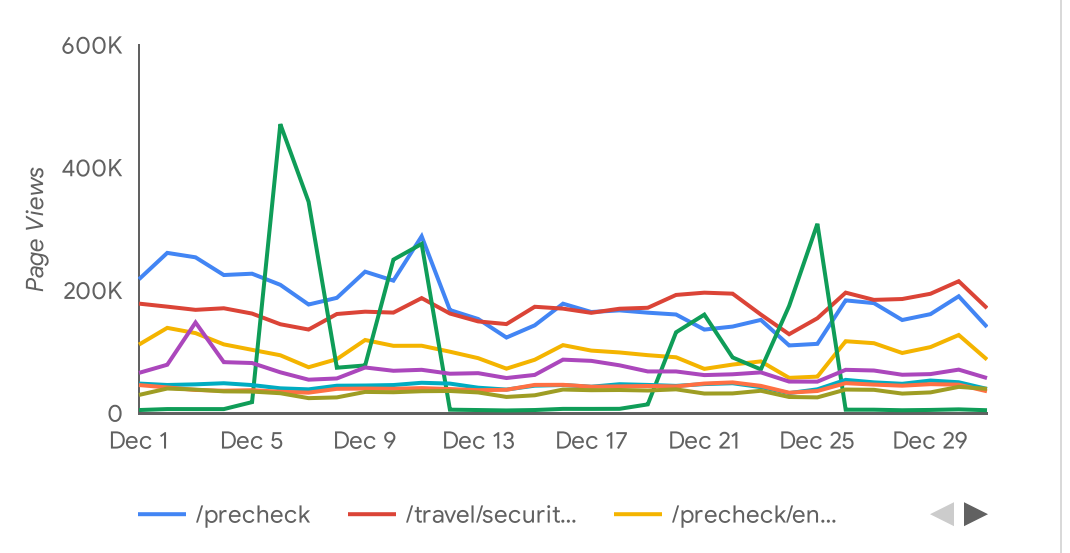

2024 December

Summary

Total users 5.0M ↑ 7.1%	Total Views 37,860,089 ↑ 6.3%	New User % 100% ↑ 1.1%	Pct Engaged 96% ↑ 0.7%	Pageviews per User 7.6 ↓ -0.8%	Engagement Time 00:00:59 ↓ -4.9%
--------------------------------------	--	-------------------------------------	-------------------------------------	---	---

Trends

Page Views

	Page title	Views	New users	Total users
1.	TSA PreCheck Transportation Security Ad...	5,655,225	937,235	1,220,704
2.	What Can I Bring? All Transportation Secu...	5,297,325	259,391	429,353
3.	TSA PreCheck® Enrollment Centers Trans...	3,538,451	63,756	393,837
4.	TSA Cares Transportation Security Admini...	2,564,469	803,377	718,147
5.	Transportation Security Administration Tr...	2,176,963	443,715	573,739
6.	What Can I Bring? Misc Transportation Se...	1,406,686	8,030	90,958
7.	What Can I Bring? Food Transportation Se...	1,293,352	68,862	139,995
8.	Acceptable Identification at the TSA Check...	1,060,138	222,102	274,406
9.	Liquids, Aerosols, and Gels Rule Transport...	845,455	167,889	215,459
10.	I forgot my Known Traveler Number (KTN)....	496,036	97,742	128,992

Top Pages

Page path	Views	% Views	Active users
/precheck	5,581,359	14.7%	1,210,223
/travel/security-screening/whatcanibri...	5,298,672	14.0%	428,989
/precheck/enrollment-centers	3,046,444	8.0%	378,249
/travel/tsa-cares	2,564,508	6.8%	718,084
/	2,176,061	5.7%	573,072
/travel/security-screening/whatcanibri...	1,407,107	3.7%	90,931
/travel/security-screening/whatcanibri...	1,293,627	3.4%	139,873
/travel/security-screening/identification	1,060,229	2.8%	274,255
/travel/security-screening/liquids-aero...	740,060	2.0%	192,331

Top Events

Event name	Event count	% Events	Active users
page_view	37,860,089	51.9%	5,003,060
scroll	9,211,557	12.6%	3,955,248
user_engagement	7,209,058	9.9%	2,456,356
session_start	6,462,373	8.9%	5,002,180
first_visit	5,024,225	6.9%	4,805,215
Click	2,846,567	3.9%	1,170,559
click	1,176,732	1.6%	804,079
form_start	889,648	1.2%	579,909
form_submit	535,377	0.7%	328,425