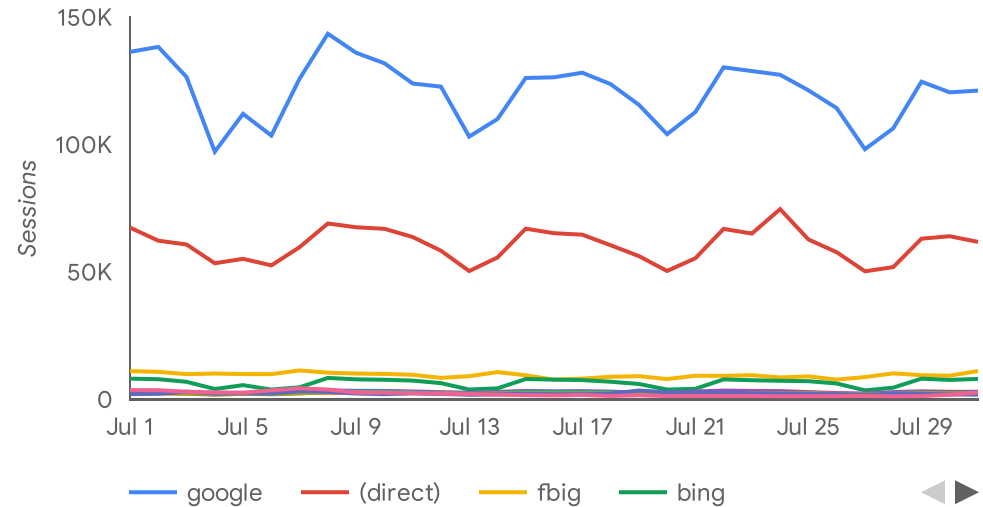

2024 July

Summary

Total users 5.6M -2.8%

New users 5.3M -2.6%

New User % 96% +0.2%

Pct Engaged 95% +0.7%

Pageviews per User 8.9 +0.0%

Engagement Time 00:01:20 +0.9%

Trends

Page Views

Table with 4 columns: Page title, Views, New users, Total users. Lists top 10 pages.

Top Pages

Table with 4 columns: Page path, Views, % Views, Active users. Lists top 8 page paths.

Top Traffic Sources

Table with 4 columns: Session source, Session medium, Sessions, % Sessions. Lists top 10 traffic sources.

Top Events

Table with 4 columns: Event name, Event count, % Events, Active users. Lists top 10 events.