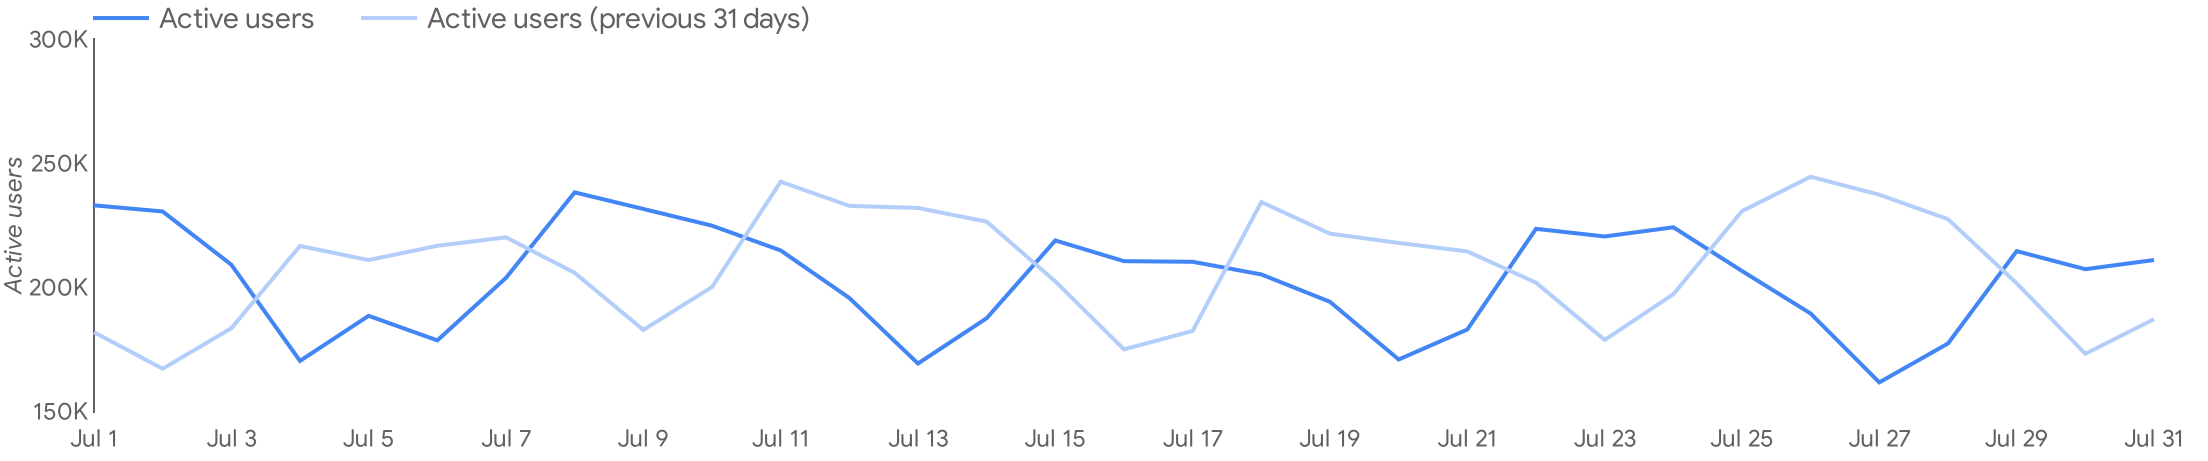

2024 July

Summary

Total users 5.6M -2.8%

New users 5.3M -2.6%

New User % 96% +0.2%

Pct Engaged 95% +0.7%

Pageviews per User 8.9 +0.0%

Engagement Time 00:01:20 +0.9%

Trends

Page Views

Table with 4 columns: Page title, Views, New users, Total users. Lists top 10 pages.

Top Pages

Table with 4 columns: Page path, Views, % Views, Active users. Lists top 8 page paths.

Top Traffic Sources

Table with 4 columns: Session source, Session medium, Sessions, % Sessions. Lists top 10 traffic sources.

Top Events

Table with 4 columns: Event name, Event count, % Events, Active users. Lists top 10 events.