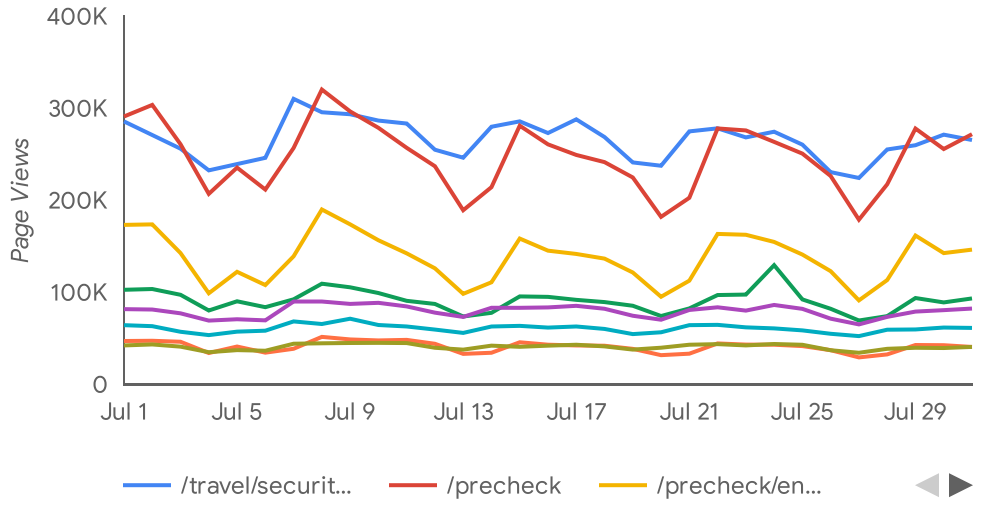

2024 July

Summary

Total users 5.6M -2.8%

New users 5.3M -2.6%

New User % 96% +0.2%

Pct Engaged 95% +0.7%

Pageviews per User 8.9 +0.0%

Engagement Time 00:01:20 +0.9%

Trends

Page Views

Table with 4 columns: Page title, Views, New users, Total users. Lists top 10 pages.

Top Pages

Table with 4 columns: Page path, Views, % Views, Active users. Lists top 8 page paths.

Top Traffic Sources

Table with 4 columns: Session source, Session medium, Sessions, % Sessions. Lists top 10 traffic sources.

Top Events

Table with 4 columns: Event name, Event count, % Events, Active users. Lists top 10 events.