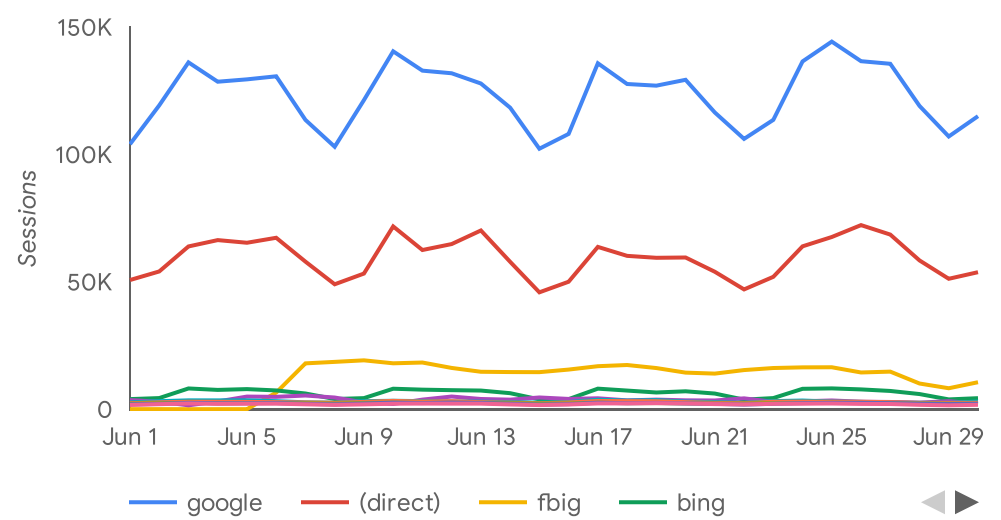

2024 June

Summary

Total users	New users	New User %	Pct Engaged	Pageviews per User	Engagement Time
5.6M	5.3M	95%	94%	8.9	00:01:19
↑ 80.0%	↑ 77.4%	↓ -1.4%	↓ -0.9%	↑ 12.6%	↑ 16.8%

Trends

Page Views

	Page title	Views	New users	Total users
1.	What Can I Bring? All Transportation Secu...	8,490,905	343,372	612,990
2.	TSA PreCheck® Transportation Security A...	7,725,336	1,355,526	1,730,432
3.	TSA PreCheck® Enrollment Centers Trans...	4,976,975	76,551	532,041
4.	Transportation Security Administration Tr...	2,792,425	518,278	691,747
5.	What Can I Bring? Miscellaneous Transpor...	2,519,405	10,560	154,855
6.	What Can I Bring? Food Transportation Se...	1,899,897	87,358	201,103
7.	Liquids Rule Transportation Security Admi...	1,307,859	235,187	340,301
8.	Acceptable Identification at the TSA Check...	1,291,165	261,804	334,321
9.	What Can I Bring? Medical Transportation ...	853,649	10,523	91,599
10.	TWIC® Transportation Security Administra...	575,930	110,271	127,404

Top Traffic Sources

Session source	Session medium	Sessions	% Sessions
google	organic	3,412,308	46.7%
(direct)	(none)	1,760,175	24.1%
fbig	social	372,716	5.1%
google	cpc	312,183	4.3%
bing	organic	116,089	1.6%
zetaglobal	display	106,858	1.5%
aa.com	referral	90,140	1.2%
delta.com	referral	84,680	1.2%
bing	cpc	72,804	1.0%

Top Events

Event name	Event count	% Events	Active users
page_view	49,563,472	52.3%	5,577,768
scroll	11,722,947	12.4%	4,299,985
user_engagement	10,948,550	11.6%	3,391,736
session_start	7,224,603	7.6%	5,554,916
first_visit	5,313,801	5.6%	5,310,591
Click	3,448,399	3.6%	1,416,005
click	1,565,273	1.7%	1,036,845
form_start	1,224,876	1.3%	771,684
form_submit	738,423	0.8%	451,404