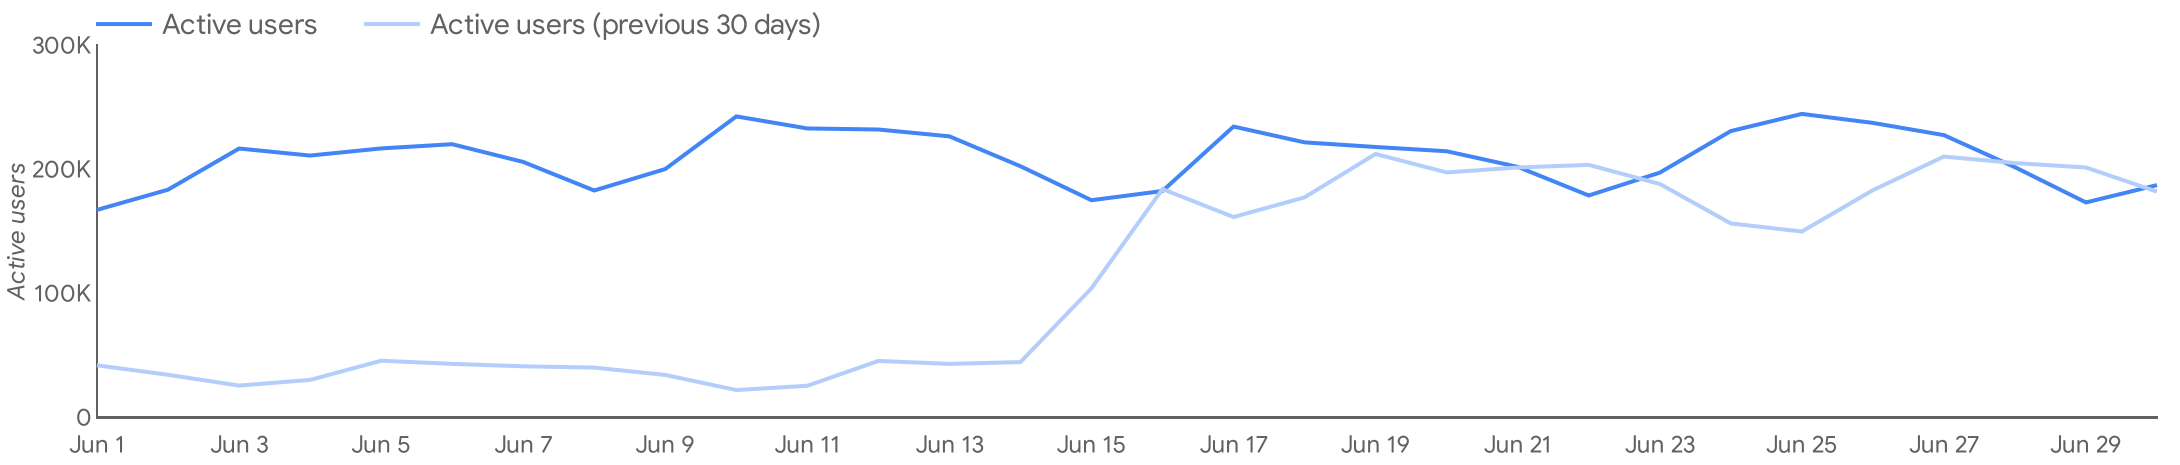

2024 June

Summary

Total users	New users	New User %	Pct Engaged	Pageviews per User	Engagement Time
5.6M	5.3M	95%	94%	8.9	00:01:19
↑ 80.0%	↑ 77.4%	↓ -1.4%	↓ -0.9%	↑ 12.6%	↑ 16.8%

Trends

Page Views

	Page title	Views	New users	Total users
1.	What Can I Bring? All Transportation Secu...	8,490,905	343,372	612,990
2.	TSA PreCheck® Transportation Security A...	7,725,336	1,355,526	1,730,432
3.	TSA PreCheck® Enrollment Centers Trans...	4,976,975	76,551	532,041
4.	Transportation Security Administration Tr...	2,792,425	518,278	691,747
5.	What Can I Bring? Miscellaneous Transpor...	2,519,405	10,560	154,855
6.	What Can I Bring? Food Transportation Se...	1,899,897	87,358	201,103
7.	Liquids Rule Transportation Security Admi...	1,307,859	235,187	340,301
8.	Acceptable Identification at the TSA Check...	1,291,165	261,804	334,321
9.	What Can I Bring? Medical Transportation ...	853,649	10,523	91,599
10.	TWIC® Transportation Security Administra...	575,930	110,271	127,404

Top Traffic Sources

Session source	Session medium	Sessions	% Sessions
google	organic	3,412,308	46.7%
(direct)	(none)	1,760,175	24.1%
fbig	social	372,716	5.1%
google	cpc	312,183	4.3%
bing	organic	116,089	1.6%
zetaglobal	display	106,858	1.5%
aa.com	referral	90,140	1.2%
delta.com	referral	84,680	1.2%
bing	cpc	72,804	1.0%

Top Events

Event name	Event count	% Events	Active users
page_view	49,563,472	52.3%	5,577,768
scroll	11,722,947	12.4%	4,299,985
user_engagement	10,948,550	11.6%	3,391,736
session_start	7,224,603	7.6%	5,554,916
first_visit	5,313,801	5.6%	5,310,591
Click	3,448,399	3.6%	1,416,005
click	1,565,273	1.7%	1,036,845
form_start	1,224,876	1.3%	771,684
form_submit	738,423	0.8%	451,404