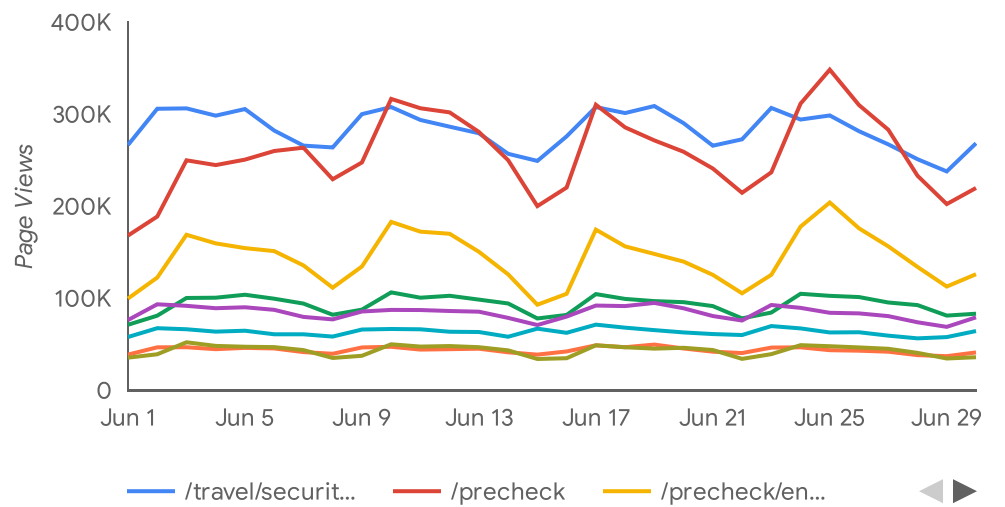

2024 June

Summary

Total users	New users	New User %	Pct Engaged	Pageviews per User	Engagement Time
5.6M	5.3M	95%	94%	8.9	00:01:19
↑ 80.0%	↑ 77.4%	↓ -1.4%	↓ -0.9%	↑ 12.6%	↑ 16.8%

Trends

Page Views

	Page title	Views	New users	Total users
1.	What Can I Bring? All Transportation Secu...	8,490,905	343,372	612,990
2.	TSA PreCheck® Transportation Security A...	7,725,336	1,355,526	1,730,432
3.	TSA PreCheck® Enrollment Centers Trans...	4,976,975	76,551	532,041
4.	Transportation Security Administration Tr...	2,792,425	518,278	691,747
5.	What Can I Bring? Miscellaneous Transpor...	2,519,405	10,560	154,855
6.	What Can I Bring? Food Transportation Se...	1,899,897	87,358	201,103
7.	Liquids Rule Transportation Security Admi...	1,307,859	235,187	340,301
8.	Acceptable Identification at the TSA Check...	1,291,165	261,804	334,321
9.	What Can I Bring? Medical Transportation ...	853,649	10,523	91,599
10.	TWIC® Transportation Security Administra...	575,930	110,271	127,404

Top Traffic Sources

Session source	Session medium	Sessions	% Sessions
google	organic	3,412,308	46.7%
(direct)	(none)	1,760,175	24.1%
fbig	social	372,716	5.1%
google	cpc	312,183	4.3%
bing	organic	116,089	1.6%
zetaglobal	display	106,858	1.5%
aa.com	referral	90,140	1.2%
delta.com	referral	84,680	1.2%
bing	cpc	72,804	1.0%

Top Events

Event name	Event count	% Events	Active users
page_view	49,563,472	52.3%	5,577,768
scroll	11,722,947	12.4%	4,299,985
user_engagement	10,948,550	11.6%	3,391,736
session_start	7,224,603	7.6%	5,554,916
first_visit	5,313,801	5.6%	5,310,591
Click	3,448,399	3.6%	1,416,005
click	1,565,273	1.7%	1,036,845
form_start	1,224,876	1.3%	771,684
form_submit	738,423	0.8%	451,404