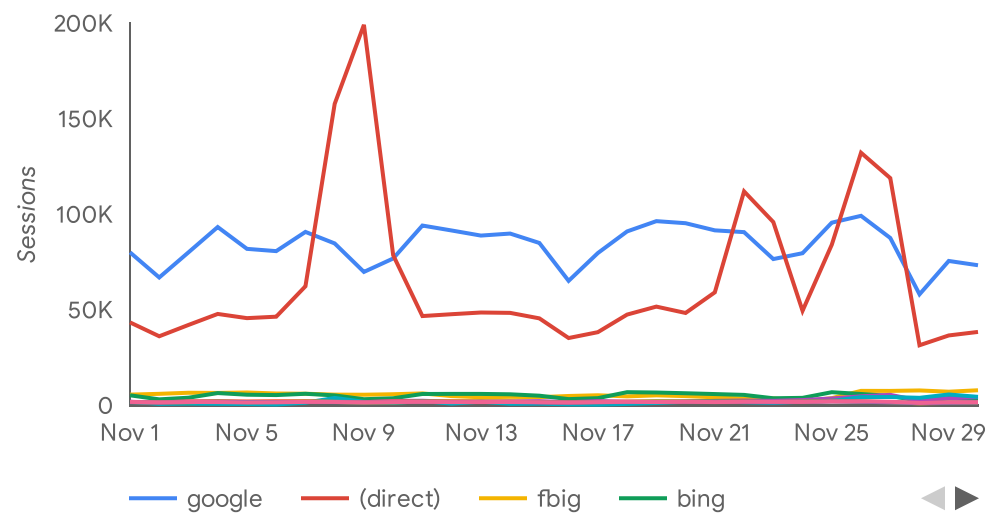

2024 November

Summary

Total users 4.5M ↑ 1.2%

Total Views 34,660,531 ↓ -3.0%

New User % 100% ↑ 4.0%

Pct Engaged 95% ↑ 1.5%

Pageviews per User 7.6 ↓ -4.2%

Engagement Time 00:01:02 ↓ -8.6%

Trends

Page Views

Table with 4 columns: Page title, Views, New users, Total users. Lists top 10 pages.

Top Pages

Table with 4 columns: Page path, Views, % Views, Active users. Lists top 8 page paths.

Top Traffic Sources

Table with 4 columns: Session source, Session medium, Sessions, % Sessions. Lists top 10 traffic sources.

Top Events

Table with 4 columns: Event name, Event count, % Events, Active users. Lists top 10 events.