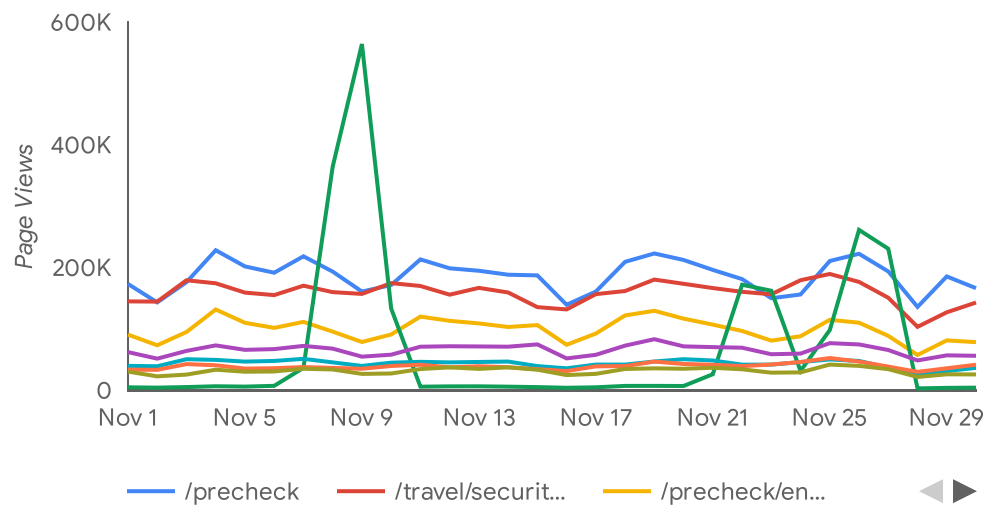

2024 November

Summary

Total users 4.5M ↑ 1.2%

Total Views 34,660,531 ↓ -3.0%

New User % 100% ↑ 4.0%

Pct Engaged 95% ↑ 1.5%

Pageviews per User 7.6 ↓ -4.2%

Engagement Time 00:01:02 ↓ -8.6%

Trends

Page Views

Table with 4 columns: Page title, Views, New users, Total users. Lists top 10 pages.

Top Pages

Table with 4 columns: Page path, Views, % Views, Active users. Lists top 8 page paths.

Top Traffic Sources

Table with 4 columns: Session source, Session medium, Sessions, % Sessions. Lists top 10 traffic sources.

Top Events

Table with 4 columns: Event name, Event count, % Events, Active users. Lists top 10 events.