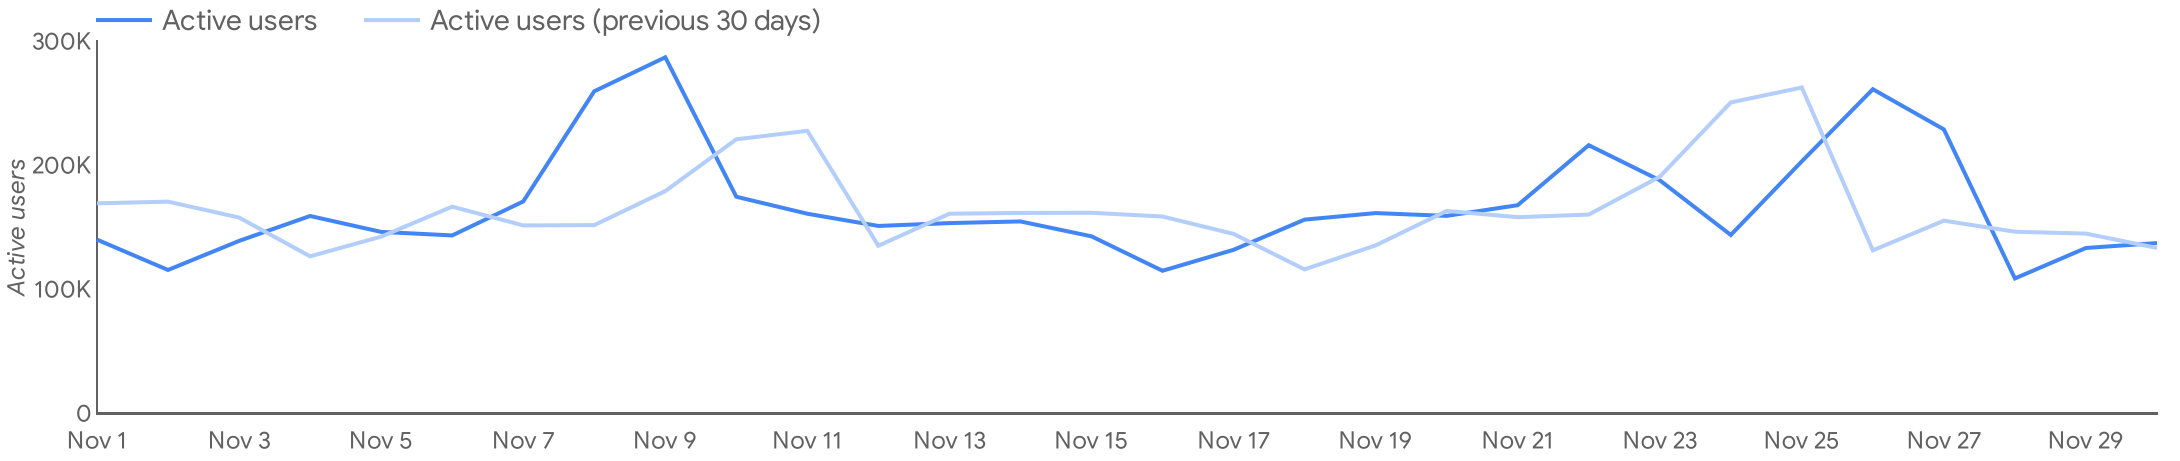

2024 November

Summary

Total users 4.5M ↑ 1.2%

Total Views 34,660,531 ↓ -3.0%

New User % 100% ↑ 4.0%

Pct Engaged 95% ↑ 1.5%

Pageviews per User 7.6 ↓ -4.2%

Engagement Time 00:01:02 ↓ -8.6%

Trends

Page Views

Table with 4 columns: Page title, Views, New users, Total users. Lists top 10 pages.

Top Pages

Table with 4 columns: Page path, Views, % Views, Active users. Lists top 8 page paths.

Top Traffic Sources

Table with 4 columns: Session source, Session medium, Sessions, % Sessions. Lists top 10 traffic sources.

Top Events

Table with 4 columns: Event name, Event count, % Events, Active users. Lists top 10 events.